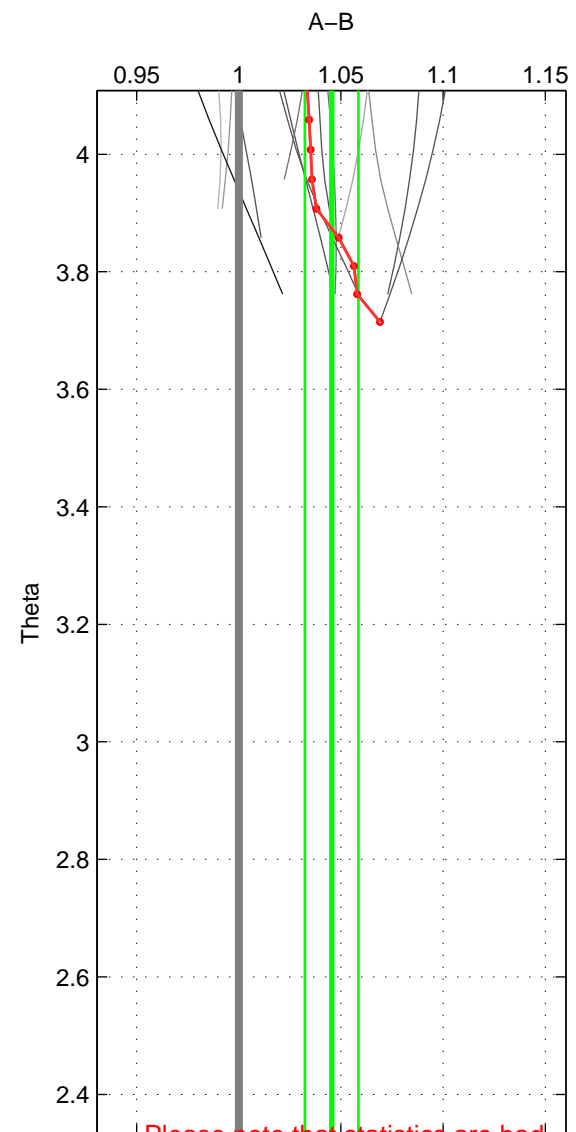

Cruise A (red). Date: Nov 1982 Cruisename: 205-29GD19821110

Cruise B (blue). Date: Aug 1998 Cruisename: 329-OMEX2

\*\*\* "Favourite" values are those of space 1.

	Offset	O.StDev	Ratio	R.Stdev	Rating
SIGMA:	0.027	0.040	1.023	0.034	4
THETA:	0.053	0.016	1.045	0.013	3
DEPTH:	0.045	0.004	1.038	0.003	3
FAV.:	0.027	0.040	1.023	0.034	4

Profiles of A: 5  
 Profiles of B: 4  
 Diff profs : 11  
 WMoffset (A-B): 0.027079  
 WMoffset stdev: 0.039796  
 WMratio (A/B): 1.0232  
 WMratio stdev: 0.03387

Quality (1-5): 4

Please note that statistics are bad.

Profiles of A: 6  
 Profiles of B: 5  
 Diff profs : 13  
 WMoffset (A-B): 0.053034  
 WMoffset stdev: 0.015695  
 WMratio (A/B): 1.0455  
 WMratio stdev: 0.013077

Quality (1-5): 3

Please note that statistics are bad.

Profiles of A: 6  
 Profiles of B: 3  
 Diff profs : 7  
 WMoffset (A-B): 0.044862  
 WMoffset stdev: 0.0040529  
 WMratio (A/B): 1.0383  
 WMratio stdev: 0.0033304

Quality (1-5): 3