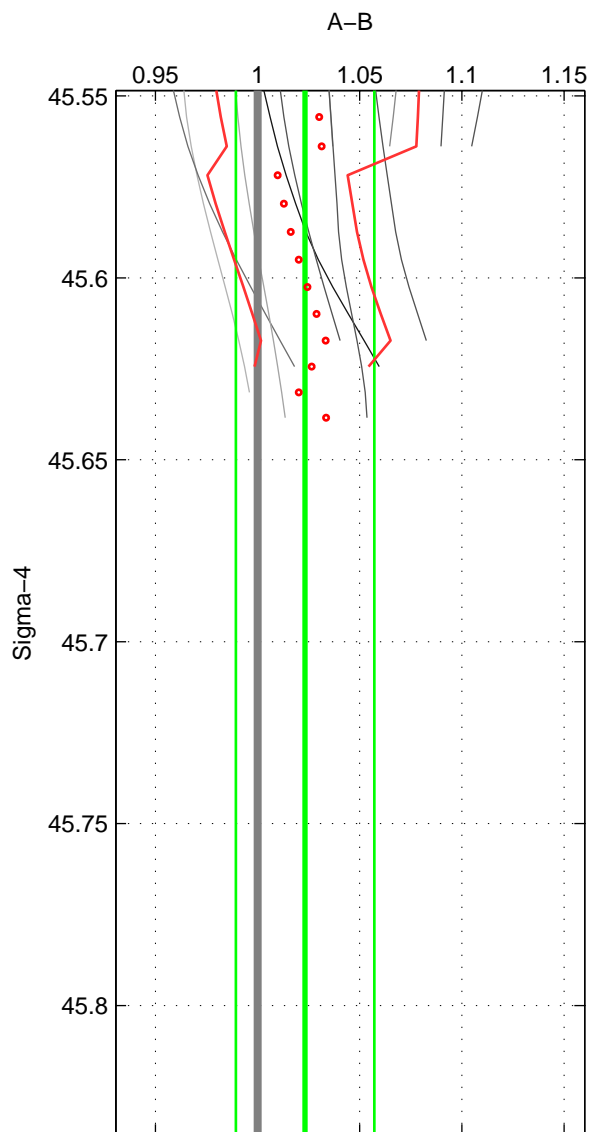

Cruise A (red). Date: Nov 1982 Cruisename: 205-29GD19821110

Cruise B (blue). Date: Aug 1998 Cruisename: 329-OMEX2

\*\*\* "Favourite" values are those of space 1.

	Offset	O.StDev	Ratio	R.Stdev	Rating
SIGMA:	0.027	0.040	1.023	0.034	4
THETA:	0.053	0.016	1.045	0.013	3
DEPTH:	0.045	0.004	1.038	0.003	3
FAV.:	0.027	0.040	1.023	0.034	4

Profiles of A: 5  
 Profiles of B: 4  
 Diff profs : 11  
 WMoffset (A-B): 0.027079  
 WMoffset stdev: 0.039796  
 WMratio (A/B): 1.0232  
 WMratio stdev: 0.03387

Quality (1-5): 4

Please note that statistics are bad.

Profiles of A: 6  
 Profiles of B: 5  
 Diff profs : 13  
 WMoffset (A-B): 0.053034  
 WMoffset stdev: 0.015695  
 WMratio (A/B): 1.0455  
 WMratio stdev: 0.013077

Quality (1-5): 3

Please note that statistics are bad.

Profiles of A: 6  
 Profiles of B: 3  
 Diff profs : 7  
 WMoffset (A-B): 0.044862  
 WMoffset stdev: 0.0040529  
 WMratio (A/B): 1.0383  
 WMratio stdev: 0.0033304

Quality (1-5): 3