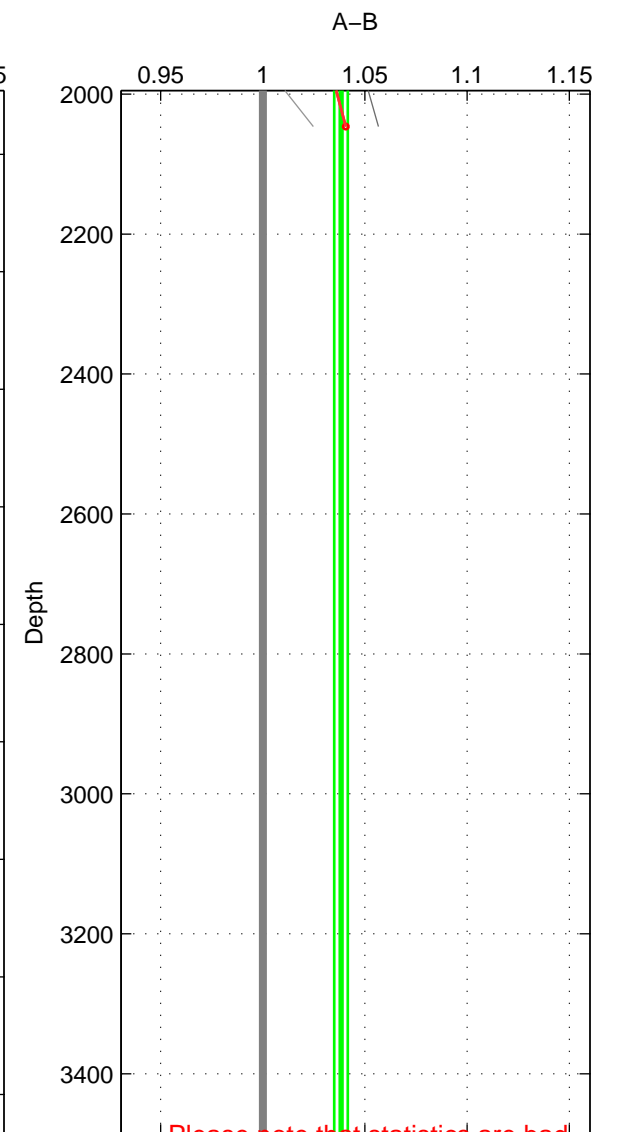

Cruise A (red). Date: Nov 1982 Cruisename: 205-29GD19821110

Cruise B (blue). Date: Aug 1998 Cruisename: 329-OMEX2

\*\*\* "Favourite" values are those of space 1.

	Offset	O.StDev	Ratio	R.Stdev	Rating
SIGMA:	0.027	0.040	1.023	0.034	4
THETA:	0.053	0.016	1.045	0.013	3
DEPTH:	0.045	0.004	1.038	0.003	3
FAV.:	0.027	0.040	1.023	0.034	4

Profiles of A: 5  
 Profiles of B: 4  
 Diff profs : 11  
 WMoffset (A-B): 0.027079  
 WMoffset stdev: 0.039796  
 WMratio (A/B): 1.0232  
 WMratio stdev: 0.03387

Quality (1-5): 4

Please note that statistics are bad.

Profiles of A: 6  
 Profiles of B: 5  
 Diff profs : 13  
 WMoffset (A-B): 0.053034  
 WMoffset stdev: 0.015695  
 WMratio (A/B): 1.0455  
 WMratio stdev: 0.013077

Quality (1-5): 3

Please note that statistics are bad.

Profiles of A: 6  
 Profiles of B: 3  
 Diff profs : 7  
 WMoffset (A-B): 0.044862  
 WMoffset stdev: 0.0040529  
 WMratio (A/B): 1.0383  
 WMratio stdev: 0.0033304

Quality (1-5): 3