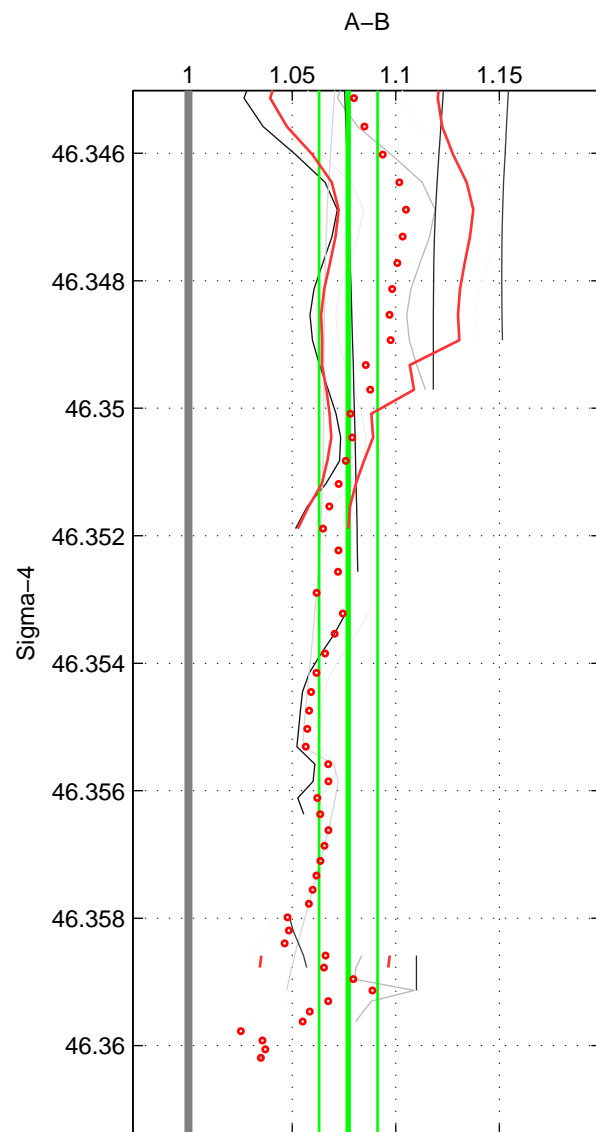

Cruise A (red). Date: Sep 1993 Cruisename: 33-18SN19950803
 Cruise B (blue). Date: Aug 2008 Cruisename: 46-18SN20080717

*** "Favourite" values are those of space 2.

	Offset	O.StDev	Ratio	R.Stdev	Rating
SIGMA:	0.079	0.014	1.077	0.014	3
THETA:	0.059	0.020	1.056	0.020	4
DEPTH:	0.071	0.024	1.070	0.026	3
FAV.:	0.059	0.020	1.056	0.020	4

Profiles of A: 3
 Profiles of B: 7
 Diff profs: 10
 WMoffset (A-B): 0.079071
 WMoffset stdev: 0.014039
 WMratio (A/B): 1.0771
 WMratio stdev: 0.014121

Quality (1-5): 3

Profiles of A: 3
 Profiles of B: 8
 Diff profs: 14
 WMoffset (A-B): 0.058505
 WMoffset stdev: 0.019983
 WMratio (A/B): 1.0562
 WMratio stdev: 0.020473

Quality (1-5): 4

Profiles of A: 3
 Profiles of B: 7
 Diff profs: 11
 WMoffset (A-B): 0.070935
 WMoffset stdev: 0.024498
 WMratio (A/B): 1.0695
 WMratio stdev: 0.025628

Quality (1-5): 3