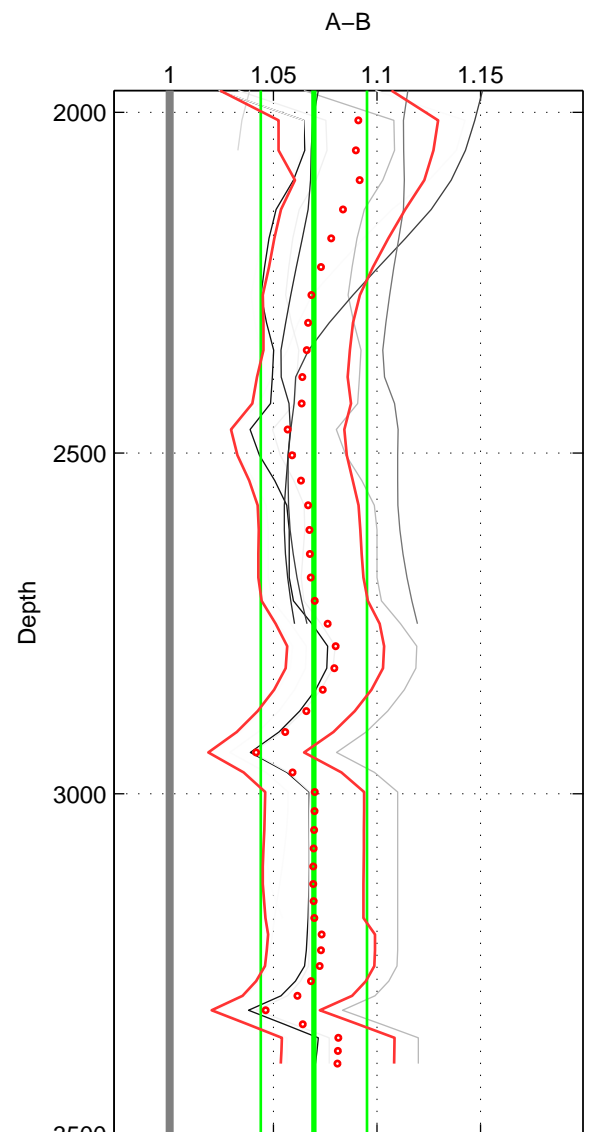

Cruise A (red). Date: Sep 1993 Cruisename: 33-18SN19950803
 Cruise B (blue). Date: Aug 2008 Cruisename: 46-18SN20080717

*** "Favourite" values are those of space 2.

	Offset	O.StDev	Ratio	R.Stdev	Rating
SIGMA:	0.079	0.014	1.077	0.014	3
THETA:	0.059	0.020	1.056	0.020	4
DEPTH:	0.071	0.024	1.070	0.026	3
FAV.:	0.059	0.020	1.056	0.020	4

Profiles of A: 3
 Profiles of B: 7
 Diff profs: 10
 WMoffset (A-B): 0.079071
 WMoffset stdev: 0.014039
 WMratio (A/B): 1.0771
 WMratio stdev: 0.014121

Quality (1-5): 3

Profiles of A: 3
 Profiles of B: 8
 Diff profs: 14
 WMoffset (A-B): 0.058505
 WMoffset stdev: 0.019983
 WMratio (A/B): 1.0562
 WMratio stdev: 0.020473

Quality (1-5): 4

Profiles of A: 3
 Profiles of B: 7
 Diff profs: 11
 WMoffset (A-B): 0.070935
 WMoffset stdev: 0.024498
 WMratio (A/B): 1.0695
 WMratio stdev: 0.025628

Quality (1-5): 3