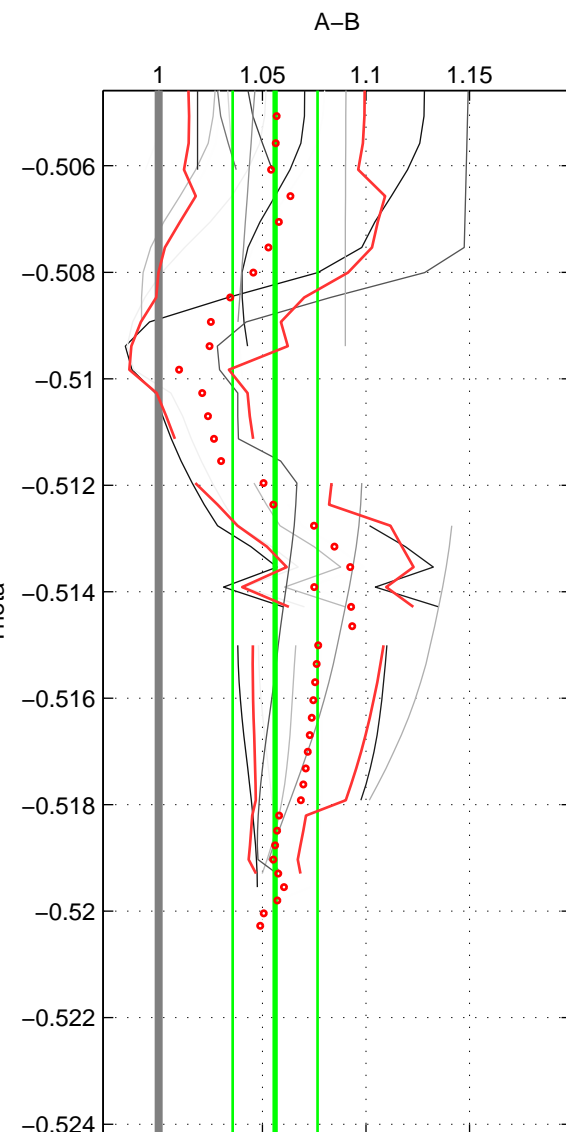

Cruise A (red). Date: Sep 1993 Cruisename: 33-18SN19950803
 Cruise B (blue). Date: Aug 2008 Cruisename: 46-18SN20080717

*** "Favourite" values are those of space 2.

	Offset	O.StDev	Ratio	R.Stdev	Rating
SIGMA:	0.079	0.014	1.077	0.014	3
THETA:	0.059	0.020	1.056	0.020	4
DEPTH:	0.071	0.024	1.070	0.026	3
FAV.:	0.059	0.020	1.056	0.020	4

Profiles of A: 3
 Profiles of B: 7
 Diff profs: 10
 WMoffset (A-B): 0.079071
 WMoffset stdev: 0.014039
 WMratio (A/B): 1.0771
 WMratio stdev: 0.014121

Quality (1-5): 3

Profiles of A: 3
 Profiles of B: 8
 Diff profs: 14
 WMoffset (A-B): 0.058505
 WMoffset stdev: 0.019983
 WMratio (A/B): 1.0562
 WMratio stdev: 0.020473

Quality (1-5): 4

Profiles of A: 3
 Profiles of B: 7
 Diff profs: 11
 WMoffset (A-B): 0.070935
 WMoffset stdev: 0.024498
 WMratio (A/B): 1.0695
 WMratio stdev: 0.025628

Quality (1-5): 3