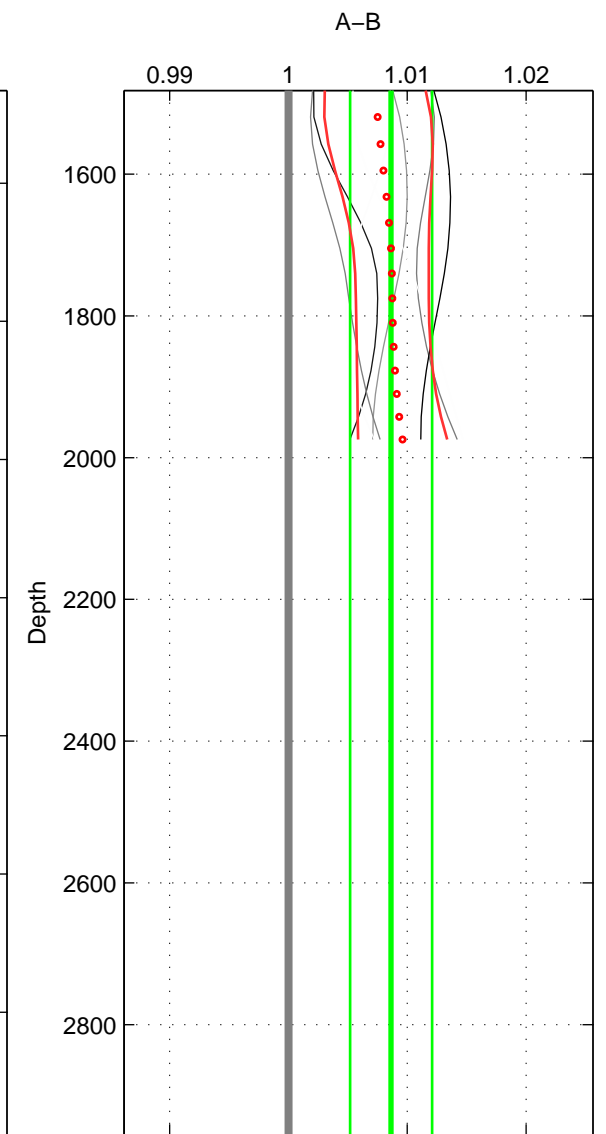

Cruise A (red). Date: Aug 1999 Cruisename: 570-49HO19990719

Cruise B (blue). Date: Jun 1997 Cruisename: 681-49UP19970530

*** "Favourite" values are means of spaces 1 2 3.

	Offset	O.StDev	Ratio	R.Stdev	Rating
SIGMA:	0.005	0.020	1.002	0.007	2
THETA:	0.007	0.017	1.002	0.006	2
DEPTH:	0.025	0.010	1.009	0.003	2
FAV.:	0.012	0.016	1.004	0.005	2

Profiles of A: 4
 Profiles of B: 4
 Diff profs : 7
 WMoffset (A-B): 0.0045849
 WMoffset stdev: 0.02025
 WMratio (A/B): 1.0016
 WMratio stdev: 0.0068716

Quality (1-5): 2

Profiles of A: 4
 Profiles of B: 4
 Diff profs : 7
 WMoffset (A-B): 0.0072083
 WMoffset stdev: 0.017295
 WMratio (A/B): 1.0025
 WMratio stdev: 0.005922

Quality (1-5): 2

Profiles of A: 4
 Profiles of B: 4
 Diff profs : 7
 WMoffset (A-B): 0.025361
 WMoffset stdev: 0.010107
 WMratio (A/B): 1.0086
 WMratio stdev: 0.0034527

Quality (1-5): 2