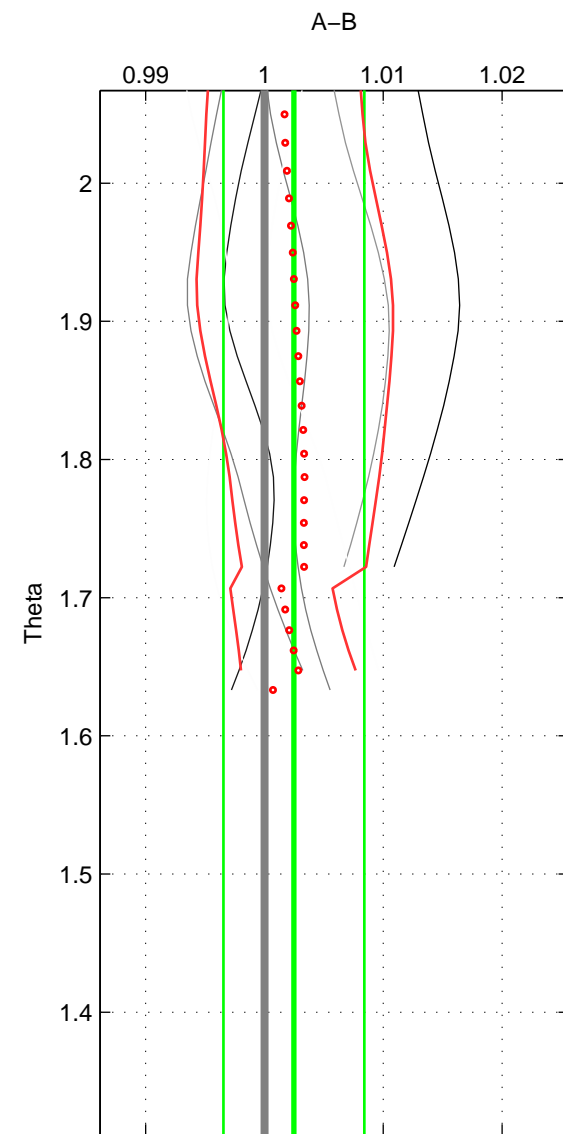

Cruise A (red). Date: Aug 1999 Cruisename: 570-49HO19990719

Cruise B (blue). Date: Jun 1997 Cruisename: 681-49UP19970530

*** "Favourite" values are means of spaces 1 2 3.

	Offset	O.StDev	Ratio	R.Stdev	Rating
SIGMA:	0.005	0.020	1.002	0.007	2
THETA:	0.007	0.017	1.002	0.006	2
DEPTH:	0.025	0.010	1.009	0.003	2
FAV.:	0.012	0.016	1.004	0.005	2

Profiles of A: 4
 Profiles of B: 4
 Diff profs : 7
 WMoffset (A-B): 0.0045849
 WMoffset stdev: 0.02025
 WMratio (A/B): 1.0016
 WMratio stdev: 0.0068716

Quality (1-5): 2

Profiles of A: 4
 Profiles of B: 4
 Diff profs : 7
 WMoffset (A-B): 0.0072083
 WMoffset stdev: 0.017295
 WMratio (A/B): 1.0025
 WMratio stdev: 0.005922

Quality (1-5): 2

Profiles of A: 4
 Profiles of B: 4
 Diff profs : 7
 WMoffset (A-B): 0.025361
 WMoffset stdev: 0.010107
 WMratio (A/B): 1.0086
 WMratio stdev: 0.0034527

Quality (1-5): 2