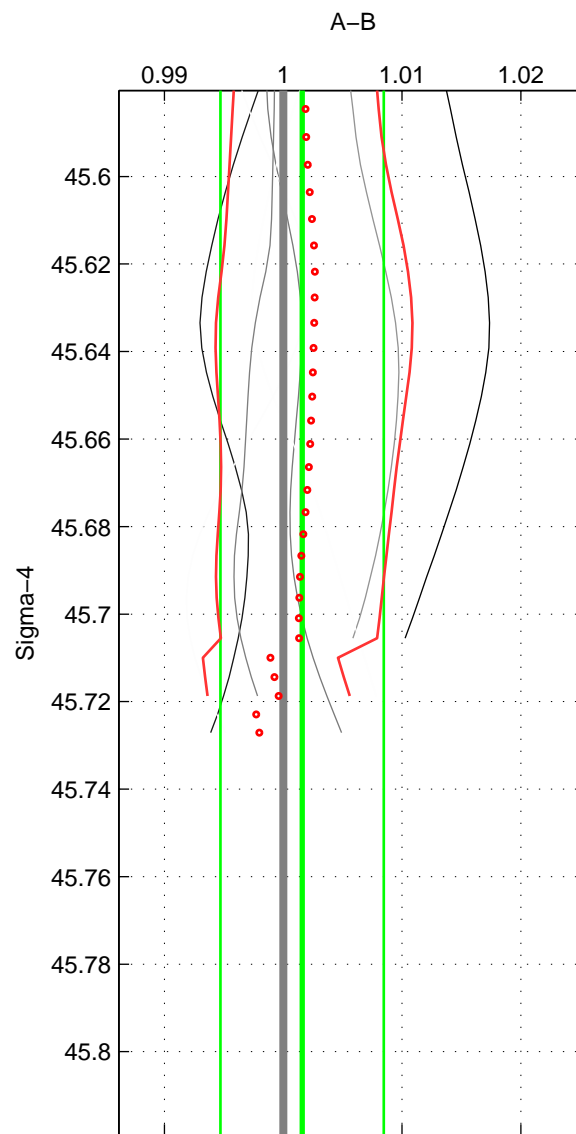

Cruise A (red). Date: Aug 1999 Cruisename: 570-49HO19990719

Cruise B (blue). Date: Jun 1997 Cruisename: 681-49UP19970530

*** "Favourite" values are means of spaces 1 2 3.

	Offset	O.StDev	Ratio	R.Stdev	Rating
SIGMA:	0.005	0.020	1.002	0.007	2
THETA:	0.007	0.017	1.002	0.006	2
DEPTH:	0.025	0.010	1.009	0.003	2
FAV.:	0.012	0.016	1.004	0.005	2

Profiles of A: 4
 Profiles of B: 4
 Diff profs : 7
 WMoffset (A-B): 0.0045849
 WMoffset stdev: 0.02025
 WMratio (A/B): 1.0016
 WMratio stdev: 0.0068716

Quality (1-5): 2

Profiles of A: 4
 Profiles of B: 4
 Diff profs : 7
 WMoffset (A-B): 0.0072083
 WMoffset stdev: 0.017295
 WMratio (A/B): 1.0025
 WMratio stdev: 0.005922

Quality (1-5): 2

Profiles of A: 4
 Profiles of B: 4
 Diff profs : 7
 WMoffset (A-B): 0.025361
 WMoffset stdev: 0.010107
 WMratio (A/B): 1.0086
 WMratio stdev: 0.0034527

Quality (1-5): 2