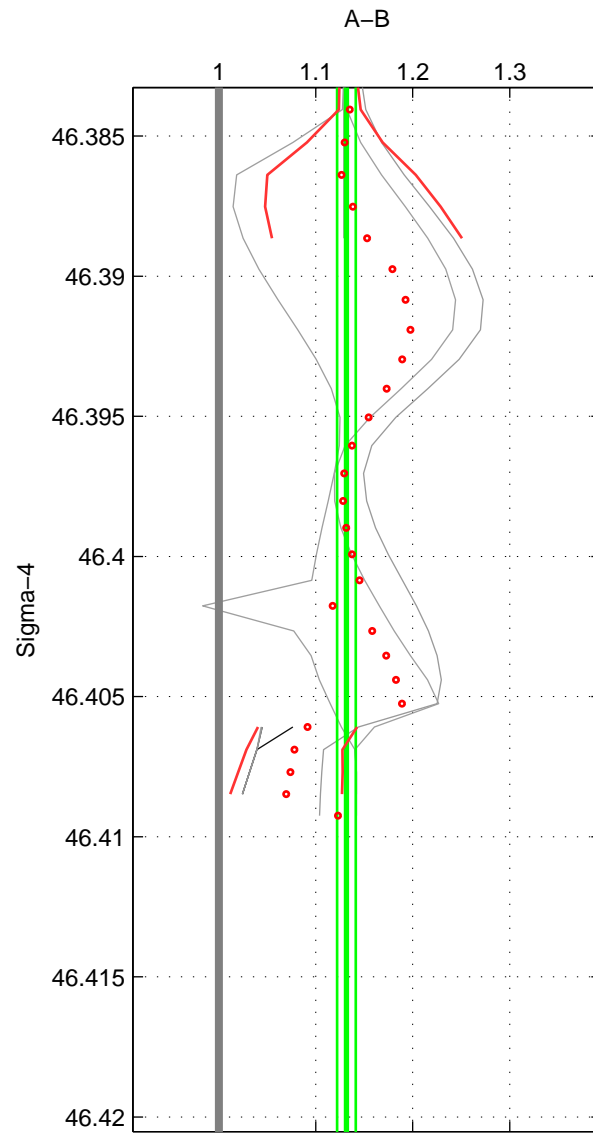

Cruise A (red). Date: Sep 1993 Cruisename: 3-06AQ19930806

Cruise B (blue). Date: Sep 1980 Cruisename: 111-77YM19800811

\*\*\* "Favourite" values are means of spaces 1 2 3.

	Offset	O.StDev	Ratio	R.Stdev	Rating
SIGMA:	0.113	0.007	1.132	0.010	2
THETA:	0.113	0.014	1.131	0.019	2
DEPTH:	0.109	0.016	1.126	0.021	2
FAV.:	0.112	0.012	1.130	0.016	2

Profiles of A: 5  
 Profiles of B: 3  
 Diff profs : 8  
 WMoffset (A-B): 0.11292  
 WMoffset stdev: 0.0070717  
 WMratio (A/B): 1.1317  
 WMratio stdev: 0.0095356

Quality (1-5): 2

Profiles of A: 5  
 Profiles of B: 3  
 Diff profs : 9  
 WMoffset (A-B): 0.11301  
 WMoffset stdev: 0.013558  
 WMratio (A/B): 1.1312  
 WMratio stdev: 0.018551

Quality (1-5): 2

Profiles of A: 5  
 Profiles of B: 3  
 Diff profs : 8  
 WMoffset (A-B): 0.10923  
 WMoffset stdev: 0.015757  
 WMratio (A/B): 1.1264  
 WMratio stdev: 0.020883

Quality (1-5): 2