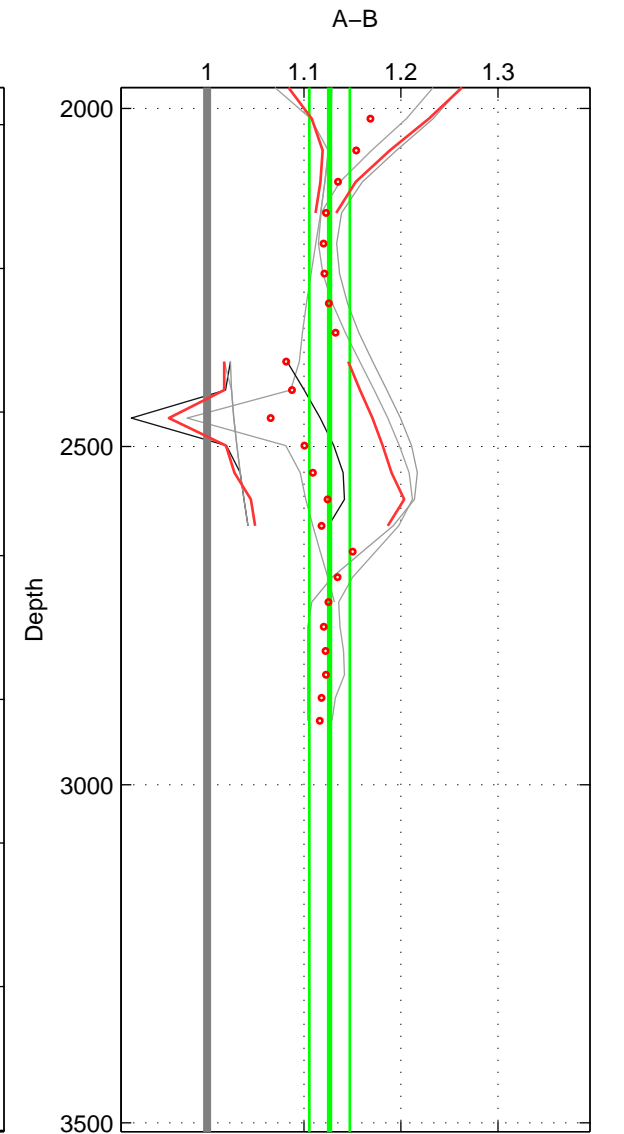

Cruise A (red). Date: Sep 1993 Cruisename: 3-06AQ19930806

Cruise B (blue). Date: Sep 1980 Cruisename: 111-77YM19800811

\*\*\* "Favourite" values are means of spaces 1 2 3.

	Offset	O.StDev	Ratio	R.Stdev	Rating
SIGMA:	0.113	0.007	1.132	0.010	2
THETA:	0.113	0.014	1.131	0.019	2
DEPTH:	0.109	0.016	1.126	0.021	2
FAV.:	0.112	0.012	1.130	0.016	2

Profiles of A: 5  
 Profiles of B: 3  
 Diff profs : 8  
 WMoffset (A-B): 0.11292  
 WMoffset stdev: 0.0070717  
 WMratio (A/B): 1.1317  
 WMratio stdev: 0.0095356

Quality (1-5): 2

Profiles of A: 5  
 Profiles of B: 3  
 Diff profs : 9  
 WMoffset (A-B): 0.11301  
 WMoffset stdev: 0.013558  
 WMratio (A/B): 1.1312  
 WMratio stdev: 0.018551

Quality (1-5): 2

Profiles of A: 5  
 Profiles of B: 3  
 Diff profs : 8  
 WMoffset (A-B): 0.10923  
 WMoffset stdev: 0.015757  
 WMratio (A/B): 1.1264  
 WMratio stdev: 0.020883

Quality (1-5): 2