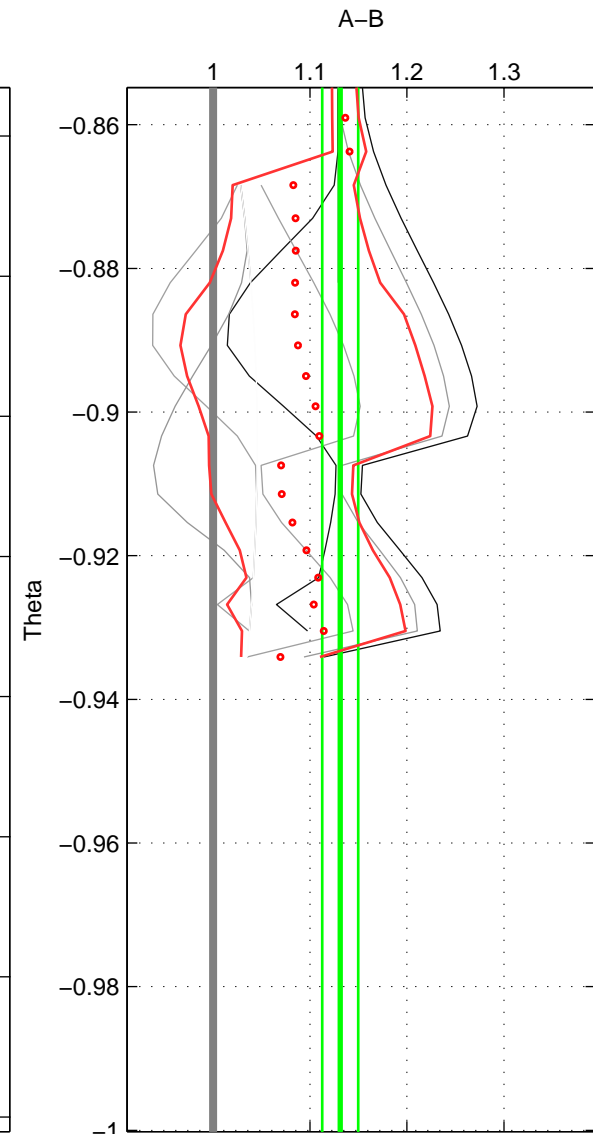

Cruise A (red). Date: Sep 1993 Cruisename: 3-06AQ19930806

Cruise B (blue). Date: Sep 1980 Cruisename: 111-77YM19800811

\*\*\* "Favourite" values are means of spaces 1 2 3.

	Offset	O.StDev	Ratio	R.Stdev	Rating
SIGMA:	0.113	0.007	1.132	0.010	2
THETA:	0.113	0.014	1.131	0.019	2
DEPTH:	0.109	0.016	1.126	0.021	2
FAV.:	0.112	0.012	1.130	0.016	2

Profiles of A: 5  
 Profiles of B: 3  
 Diff profs : 8  
 WMoffset (A-B): 0.11292  
 WMoffset stdev: 0.0070717  
 WMratio (A/B): 1.1317  
 WMratio stdev: 0.0095356

Quality (1-5): 2

Profiles of A: 5  
 Profiles of B: 3  
 Diff profs : 9  
 WMoffset (A-B): 0.11301  
 WMoffset stdev: 0.013558  
 WMratio (A/B): 1.1312  
 WMratio stdev: 0.018551

Quality (1-5): 2

Profiles of A: 5  
 Profiles of B: 3  
 Diff profs : 8  
 WMoffset (A-B): 0.10923  
 WMoffset stdev: 0.015757  
 WMratio (A/B): 1.1264  
 WMratio stdev: 0.020883

Quality (1-5): 2