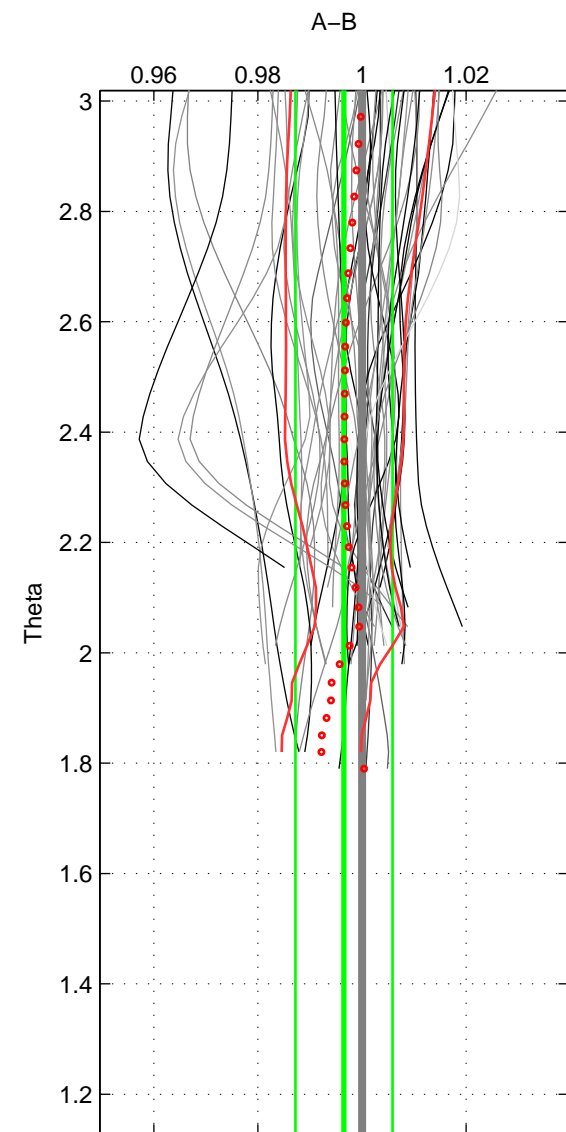

Cruise A (red). Date: Apr 2004 Cruisename: 665-49UF20040421

Cruise B (blue). Date: Feb 2008 Cruisename: 717-49UP20080122

*** "Favourite" values are means of spaces 1 2.

	Offset	O.StDev	Ratio	R.Stdev	Rating
SIGMA:	-0.007	0.026	0.997	0.009	5
THETA:	-0.010	0.026	0.997	0.009	5
DEPTH:	-0.012	0.004	0.996	0.001	3
FAV. :	-0.009	0.026	0.997	0.009	5

Profiles of A: 32
 Profiles of B: 17
 Diff profs : 51
 WMoffset (A-B): -0.0073345
 WMoffset stdev: 0.025968
 WMratio (A/B): 0.99742
 WMratio stdev: 0.0094134

Quality (1-5): 5

Profiles of A: 32
 Profiles of B: 17
 Diff profs : 51
 WMoffset (A-B): -0.009873
 WMoffset stdev: 0.025819
 WMratio (A/B): 0.99652
 WMratio stdev: 0.0093316

Quality (1-5): 5

Profiles of A: 32
 Profiles of B: 17
 Diff profs : 51
 WMoffset (A-B): -0.012432
 WMoffset stdev: 0.0039804
 WMratio (A/B): 0.99558
 WMratio stdev: 0.0014386

Quality (1-5): 3

Please note that statistics are bad.