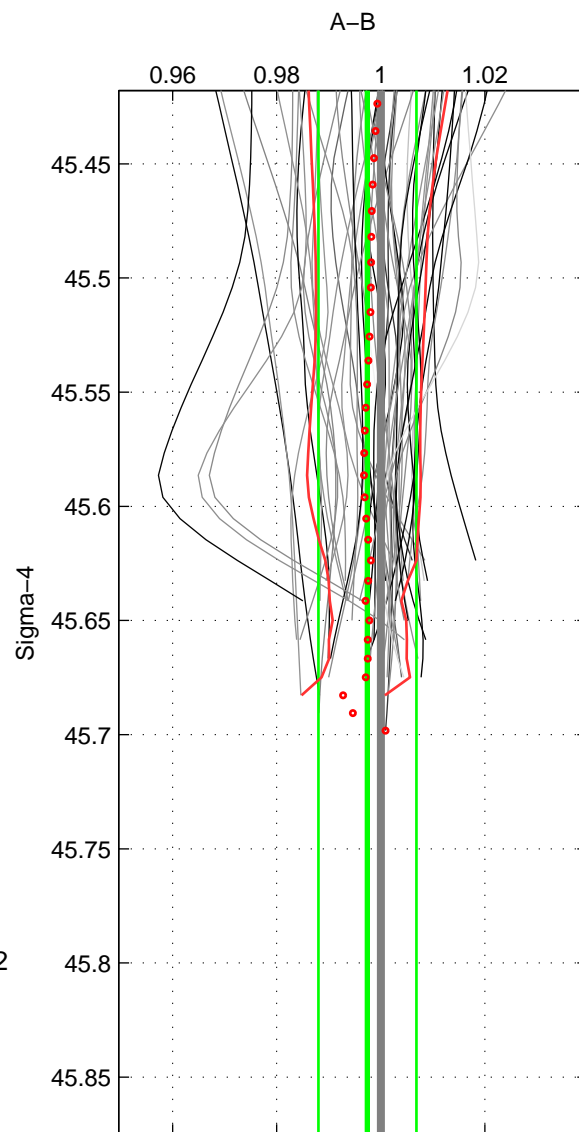

Cruise A (red). Date: Apr 2004 Cruisename: 665-49UF20040421

Cruise B (blue). Date: Feb 2008 Cruisename: 717-49UP20080122

*** "Favourite" values are means of spaces 1 2.

	Offset	O.StDev	Ratio	R.Stdev	Rating
SIGMA:	-0.007	0.026	0.997	0.009	5
THETA:	-0.010	0.026	0.997	0.009	5
DEPTH:	-0.012	0.004	0.996	0.001	3
FAV. :	-0.009	0.026	0.997	0.009	5

Profiles of A: 32
 Profiles of B: 17
 Diff profs : 51
 WMoffset (A-B): -0.0073345
 WMoffset stdev: 0.025968
 WMratio (A/B): 0.99742
 WMratio stdev: 0.0094134

Quality (1-5): 5

Profiles of A: 32
 Profiles of B: 17
 Diff profs : 51
 WMoffset (A-B): -0.009873
 WMoffset stdev: 0.025819
 WMratio (A/B): 0.99652
 WMratio stdev: 0.0093316

Quality (1-5): 5

Profiles of A: 32
 Profiles of B: 17
 Diff profs : 51
 WMoffset (A-B): -0.012432
 WMoffset stdev: 0.0039804
 WMratio (A/B): 0.99558
 WMratio stdev: 0.0014386

Quality (1-5): 3

Please note that statistics are bad.