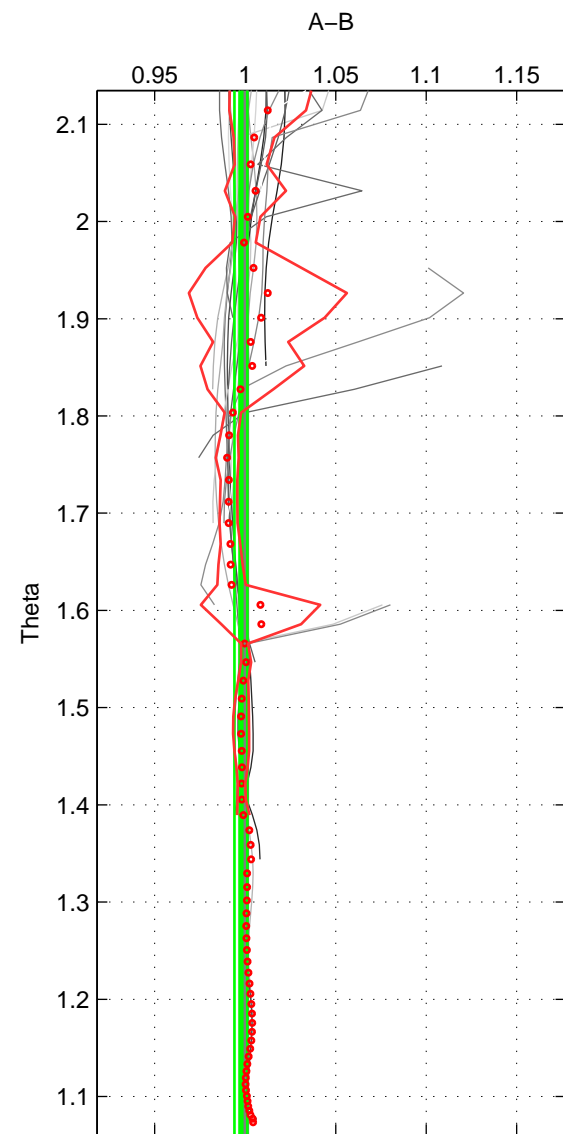

Cruise A (red). Date: Aug 2004 Cruisename: 601-49NZ20040807

Cruise B (blue). Date: Sep 1999 Cruisename: 731-90CI19990827

\*\*\* "Favourite" values are means of spaces 1 2.

	Offset	O.StDev	Ratio	R.Stdev	Rating
SIGMA:	0.001	0.007	1.000	0.003	4
THETA:	-0.007	0.010	0.998	0.004	4
DEPTH:	-0.042	0.024	0.986	0.008	3
FAV. :	-0.003	0.008	0.999	0.003	4

Profiles of A: 3  
 Profiles of B: 9  
 Diff profs : 17  
 WMoffset (A-B): 0.00091469  
 WMoffset stdev: 0.0069936  
 WMratio (A/B): 1.0003  
 WMratio stdev: 0.0025079

Quality (1-5): 4

Profiles of A: 3  
 Profiles of B: 9  
 Diff profs : 17  
 WMoffset (A-B): -0.0065254  
 WMoffset stdev: 0.0098896  
 WMratio (A/B): 0.9976  
 WMratio stdev: 0.0035826

Quality (1-5): 4

Profiles of A: 3  
 Profiles of B: 9  
 Diff profs : 17  
 WMoffset (A-B): -0.041958  
 WMoffset stdev: 0.024326  
 WMratio (A/B): 0.98589  
 WMratio stdev: 0.0080995

Quality (1-5): 3