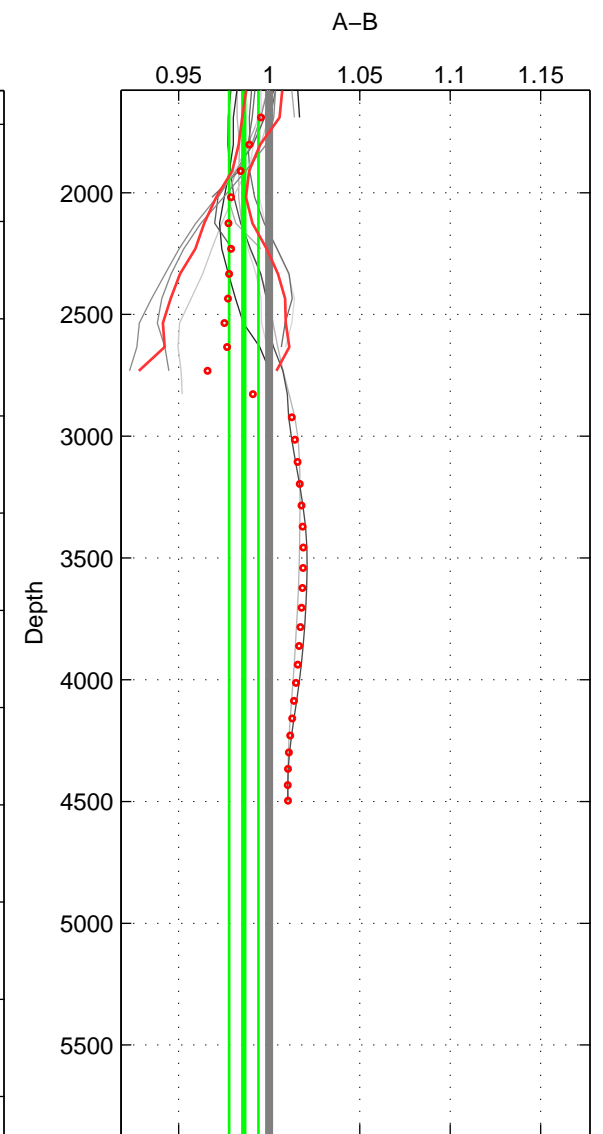

Cruise A (red). Date: Aug 2004 Cruisename: 601-49NZ20040807

Cruise B (blue). Date: Sep 1999 Cruisename: 731-90CI19990827

\*\*\* "Favourite" values are means of spaces 1 2.

	Offset	O.StDev	Ratio	R.Stdev	Rating
SIGMA:	0.001	0.007	1.000	0.003	4
THETA:	-0.007	0.010	0.998	0.004	4
DEPTH:	-0.042	0.024	0.986	0.008	3
FAV. :	-0.003	0.008	0.999	0.003	4

Profiles of A: 3  
 Profiles of B: 9  
 Diff profs : 17  
 WMoffset (A-B): 0.00091469  
 WMoffset stdev: 0.0069936  
 WMratio (A/B): 1.0003  
 WMratio stdev: 0.0025079

Quality (1-5): 4

Profiles of A: 3  
 Profiles of B: 9  
 Diff profs : 17  
 WMoffset (A-B): -0.0065254  
 WMoffset stdev: 0.0098896  
 WMratio (A/B): 0.9976  
 WMratio stdev: 0.0035826

Quality (1-5): 4

Profiles of A: 3  
 Profiles of B: 9  
 Diff profs : 17  
 WMoffset (A-B): -0.041958  
 WMoffset stdev: 0.024326  
 WMratio (A/B): 0.98589  
 WMratio stdev: 0.0080995

Quality (1-5): 3