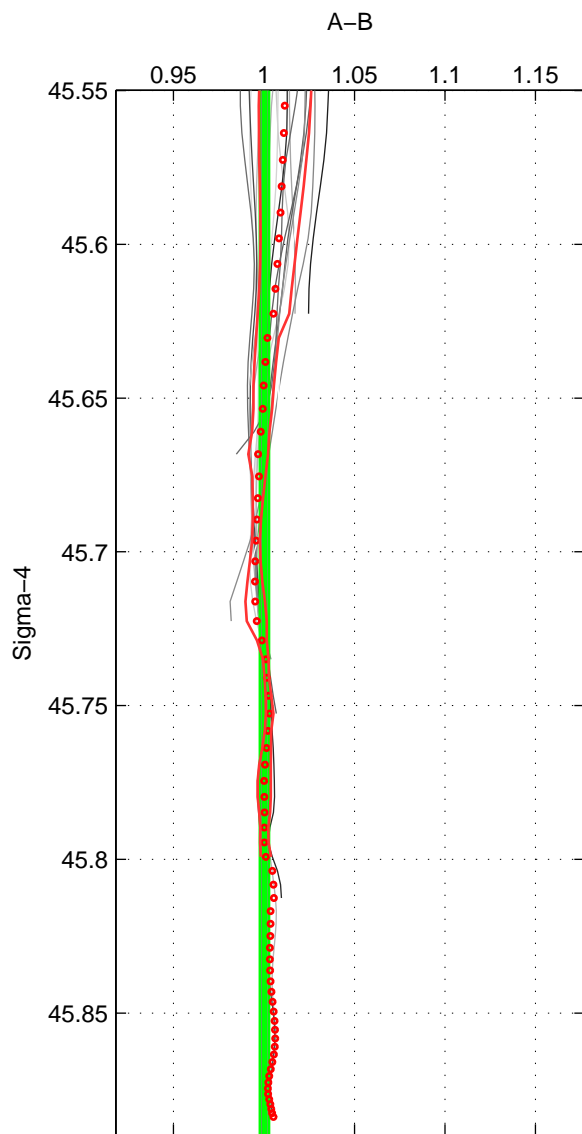

Cruise A (red). Date: Aug 2004 Cruisename: 601-49NZ20040807

Cruise B (blue). Date: Sep 1999 Cruisename: 731-90CI19990827

\*\*\* "Favourite" values are means of spaces 1 2.

	Offset	O.StDev	Ratio	R.Stdev	Rating
SIGMA:	0.001	0.007	1.000	0.003	4
THETA:	-0.007	0.010	0.998	0.004	4
DEPTH:	-0.042	0.024	0.986	0.008	3
FAV. :	-0.003	0.008	0.999	0.003	4

Profiles of A: 3  
 Profiles of B: 9  
 Diff profs : 17  
 WMoffset (A-B): 0.00091469  
 WMoffset stdev: 0.0069936  
 WMratio (A/B): 1.0003  
 WMratio stdev: 0.0025079

Quality (1-5): 4

Profiles of A: 3  
 Profiles of B: 9  
 Diff profs : 17  
 WMoffset (A-B): -0.0065254  
 WMoffset stdev: 0.0098896  
 WMratio (A/B): 0.9976  
 WMratio stdev: 0.0035826

Quality (1-5): 4

Profiles of A: 3  
 Profiles of B: 9  
 Diff profs : 17  
 WMoffset (A-B): -0.041958  
 WMoffset stdev: 0.024326  
 WMratio (A/B): 0.98589  
 WMratio stdev: 0.0080995

Quality (1-5): 3