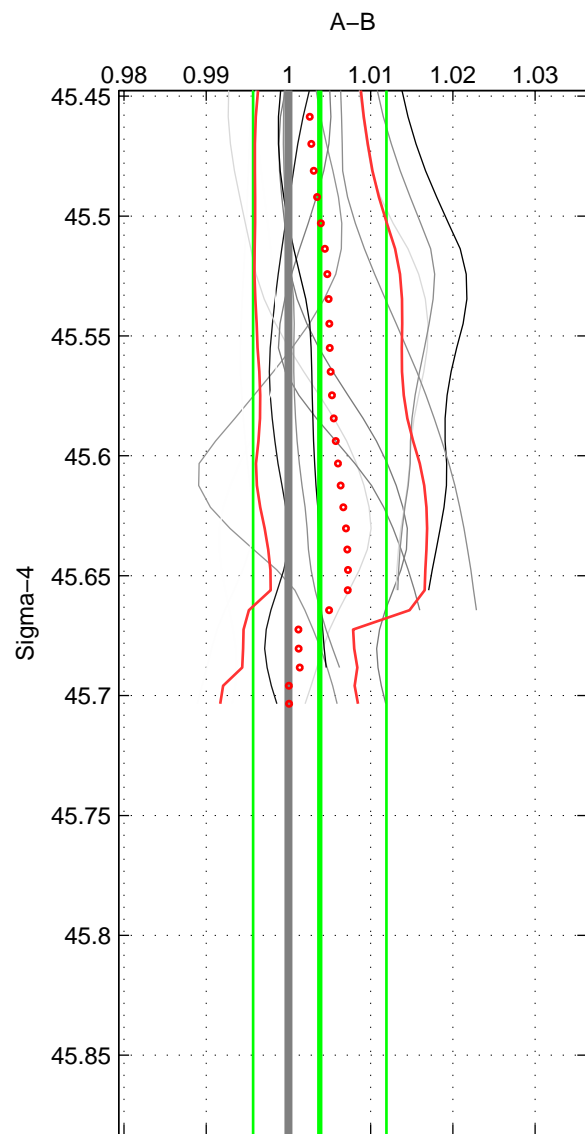

Cruise A (red). Date: Jun 1997 Cruisename: 681-49UP19970530

Cruise B (blue). Date: Jun 2006 Cruisename: 711-49UP20060607

\*\*\* "Favourite" values are means of spaces 1 2.

	Offset	O.StDev	Ratio	R.Stdev	Rating
SIGMA:	0.011	0.024	1.004	0.008	5
THETA:	0.013	0.024	1.004	0.008	5
DEPTH:	0.014	0.004	1.005	0.001	3
FAV.:	0.012	0.024	1.004	0.008	5

Profiles of A: 8  
 Profiles of B: 15  
 Diff profs : 13  
 WMoffset (A-B): 0.011258  
 WMoffset stdev: 0.024326  
 WMratio (A/B): 1.0038  
 WMratio stdev: 0.0081113

Quality (1-5): 5

Profiles of A: 8  
 Profiles of B: 15  
 Diff profs : 13  
 WMoffset (A-B): 0.012979  
 WMoffset stdev: 0.023749  
 WMratio (A/B): 1.0044  
 WMratio stdev: 0.007884

Quality (1-5): 5

Profiles of A: 8  
 Profiles of B: 15  
 Diff profs : 13  
 WMoffset (A-B): 0.014352  
 WMoffset stdev: 0.0039023  
 WMratio (A/B): 1.0049  
 WMratio stdev: 0.001422

Quality (1-5): 3

Please note that statistics are bad.