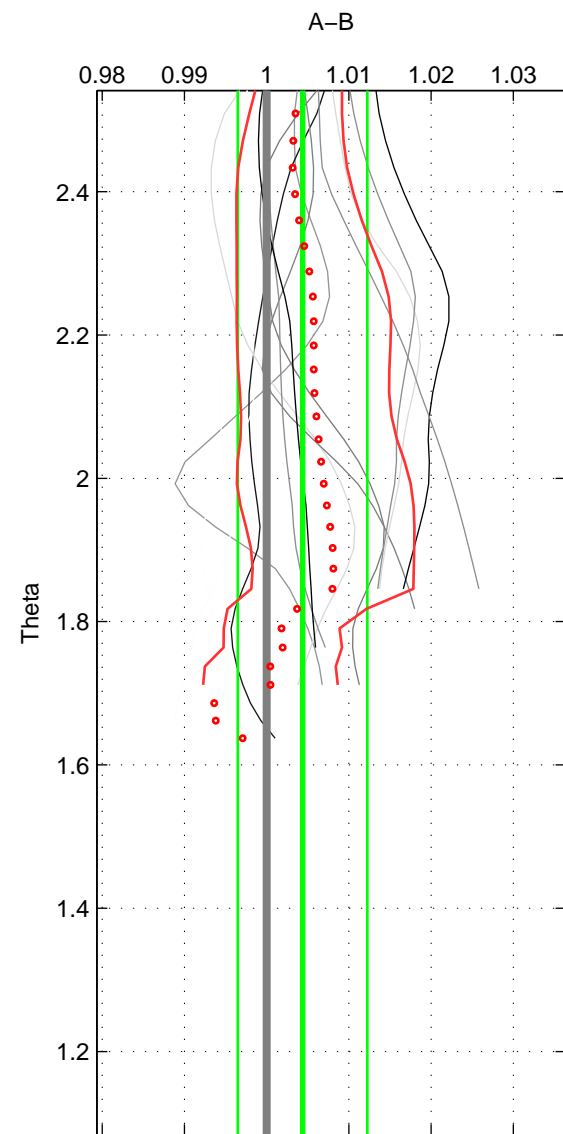

Cruise A (red). Date: Jun 1997 Cruisename: 681-49UP19970530

Cruise B (blue). Date: Jun 2006 Cruisename: 711-49UP20060607

\*\*\* "Favourite" values are means of spaces 1 2.

	Offset	O.StDev	Ratio	R.Stdev	Rating
SIGMA:	0.011	0.024	1.004	0.008	5
THETA:	0.013	0.024	1.004	0.008	5
DEPTH:	0.014	0.004	1.005	0.001	3
FAV.:	0.012	0.024	1.004	0.008	5

Profiles of A: 8  
 Profiles of B: 15  
 Diff profs : 13  
 WMoffset (A-B): 0.011258  
 WMoffset stdev: 0.024326  
 WMratio (A/B): 1.0038  
 WMratio stdev: 0.0081113

Quality (1-5): 5

Profiles of A: 8  
 Profiles of B: 15  
 Diff profs : 13  
 WMoffset (A-B): 0.012979  
 WMoffset stdev: 0.023749  
 WMratio (A/B): 1.0044  
 WMratio stdev: 0.007884

Quality (1-5): 5

Profiles of A: 8  
 Profiles of B: 15  
 Diff profs : 13  
 WMoffset (A-B): 0.014352  
 WMoffset stdev: 0.0039023  
 WMratio (A/B): 1.0049  
 WMratio stdev: 0.001422

Quality (1-5): 3

Please note that statistics are bad.