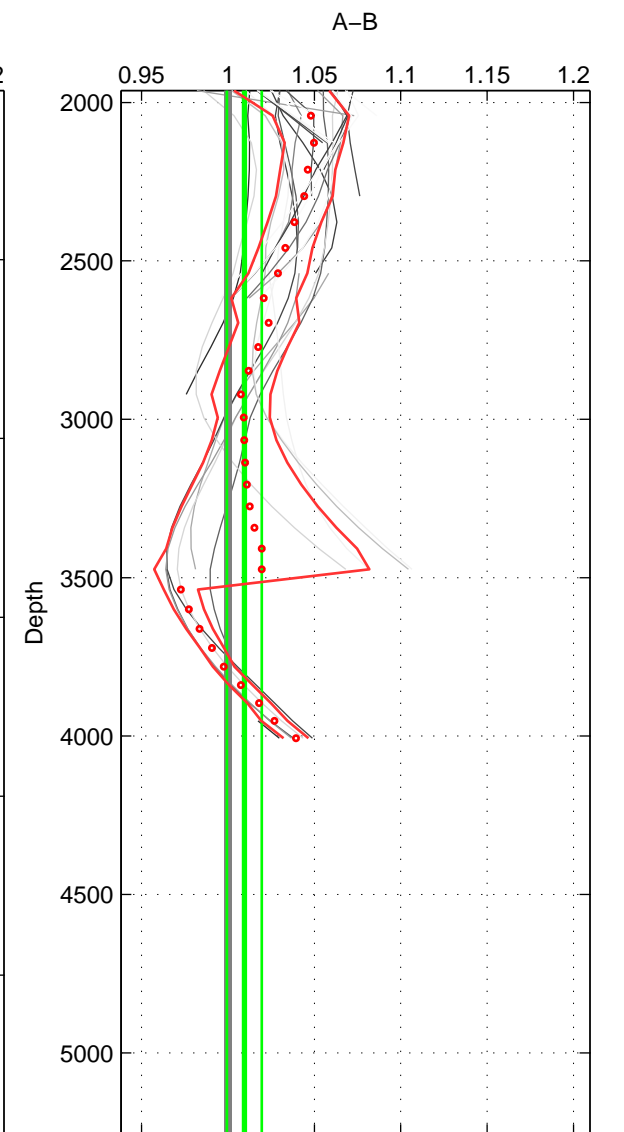

Cruise A (red). Date: Jun 1989 Cruisename: 268-35LU19890509

Cruise B (blue). Date: Aug 1998 Cruisename: 329-OMEX2

*** "Favourite" values are means of spaces 1 2.

	Offset	O.StDev	Ratio	R.Stdev	Rating
SIGMA:	0.020	0.015	1.013	0.010	5
THETA:	0.019	0.015	1.012	0.010	5
DEPTH:	0.015	0.015	1.009	0.010	4
FAV.:	0.019	0.015	1.012	0.010	5

Profiles of A: 26
 Profiles of B: 6
 Diff profs : 41
 WMoffset (A-B): 0.019569
 WMoffset stdev: 0.015373
 WMratio (A/B): 1.0127
 WMratio stdev: 0.010458

Quality (1-5): 5

Profiles of A: 26
 Profiles of B: 7
 Diff profs : 49
 WMoffset (A-B): 0.018806
 WMoffset stdev: 0.015366
 WMratio (A/B): 1.0122
 WMratio stdev: 0.01033

Quality (1-5): 5

Profiles of A: 26
 Profiles of B: 5
 Diff profs : 33
 WMoffset (A-B): 0.015183
 WMoffset stdev: 0.014854
 WMratio (A/B): 1.0095
 WMratio stdev: 0.01009

Quality (1-5): 4