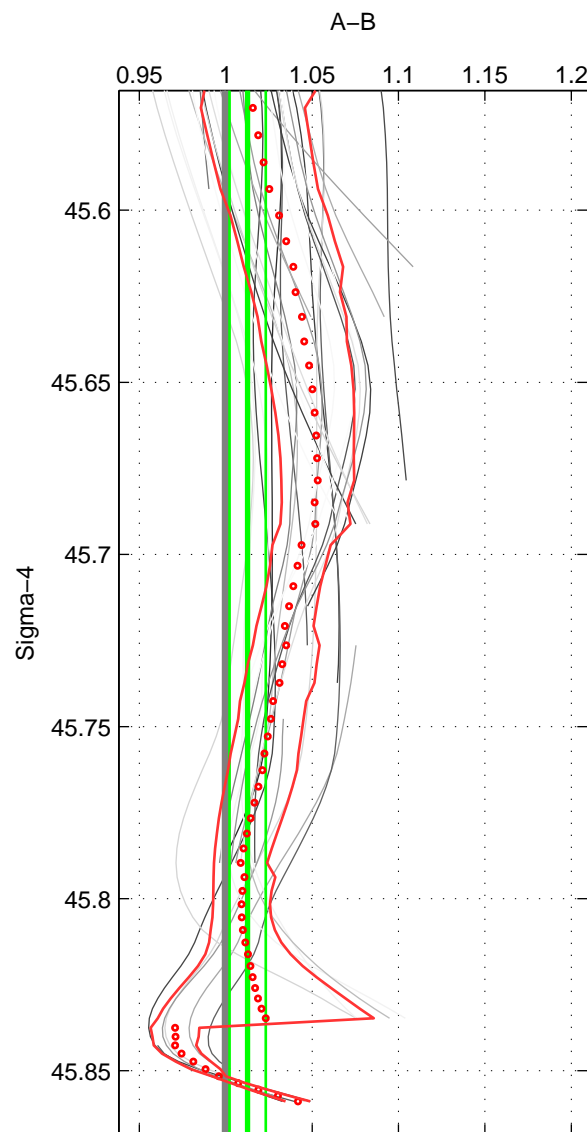

Cruise A (red). Date: Jun 1989 Cruisename: 268-35LU19890509

Cruise B (blue). Date: Aug 1998 Cruisename: 329-OMEX2

*** "Favourite" values are means of spaces 1 2.

	Offset	O.StDev	Ratio	R.Stdev	Rating
SIGMA:	0.020	0.015	1.013	0.010	5
THETA:	0.019	0.015	1.012	0.010	5
DEPTH:	0.015	0.015	1.009	0.010	4
FAV.:	0.019	0.015	1.012	0.010	5

Profiles of A: 26
 Profiles of B: 6
 Diff profs : 41
 WMoffset (A-B): 0.019569
 WMoffset stdev: 0.015373
 WMratio (A/B): 1.0127
 WMratio stdev: 0.010458

Quality (1-5): 5

Profiles of A: 26
 Profiles of B: 7
 Diff profs : 49
 WMoffset (A-B): 0.018806
 WMoffset stdev: 0.015366
 WMratio (A/B): 1.0122
 WMratio stdev: 0.01033

Quality (1-5): 5

Profiles of A: 26
 Profiles of B: 5
 Diff profs : 33
 WMoffset (A-B): 0.015183
 WMoffset stdev: 0.014854
 WMratio (A/B): 1.0095
 WMratio stdev: 0.01009

Quality (1-5): 4