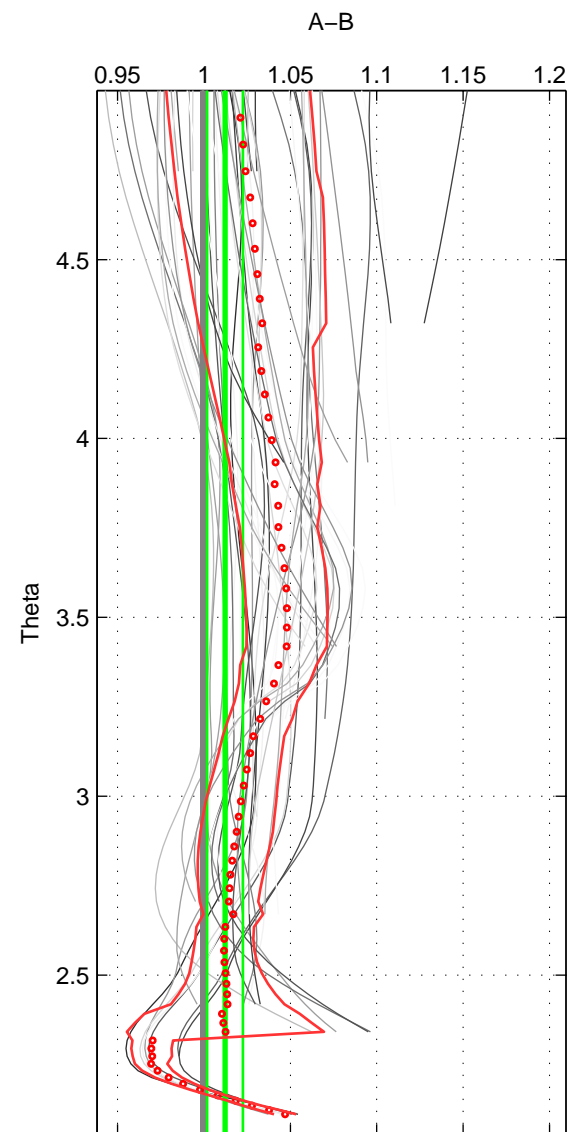

Cruise A (red). Date: Jun 1989 Cruisename: 268-35LU19890509

Cruise B (blue). Date: Aug 1998 Cruisename: 329-OMEX2

*** "Favourite" values are means of spaces 1 2.

	Offset	O.StDev	Ratio	R.Stdev	Rating
SIGMA:	0.020	0.015	1.013	0.010	5
THETA:	0.019	0.015	1.012	0.010	5
DEPTH:	0.015	0.015	1.009	0.010	4
FAV.:	0.019	0.015	1.012	0.010	5

Profiles of A: 26
 Profiles of B: 6
 Diff profs : 41
 WMoffset (A-B): 0.019569
 WMoffset stdev: 0.015373
 WMratio (A/B): 1.0127
 WMratio stdev: 0.010458

Quality (1-5): 5

Profiles of A: 26
 Profiles of B: 7
 Diff profs : 49
 WMoffset (A-B): 0.018806
 WMoffset stdev: 0.015366
 WMratio (A/B): 1.0122
 WMratio stdev: 0.01033

Quality (1-5): 5

Profiles of A: 26
 Profiles of B: 5
 Diff profs : 33
 WMoffset (A-B): 0.015183
 WMoffset stdev: 0.014854
 WMratio (A/B): 1.0095
 WMratio stdev: 0.01009

Quality (1-5): 4