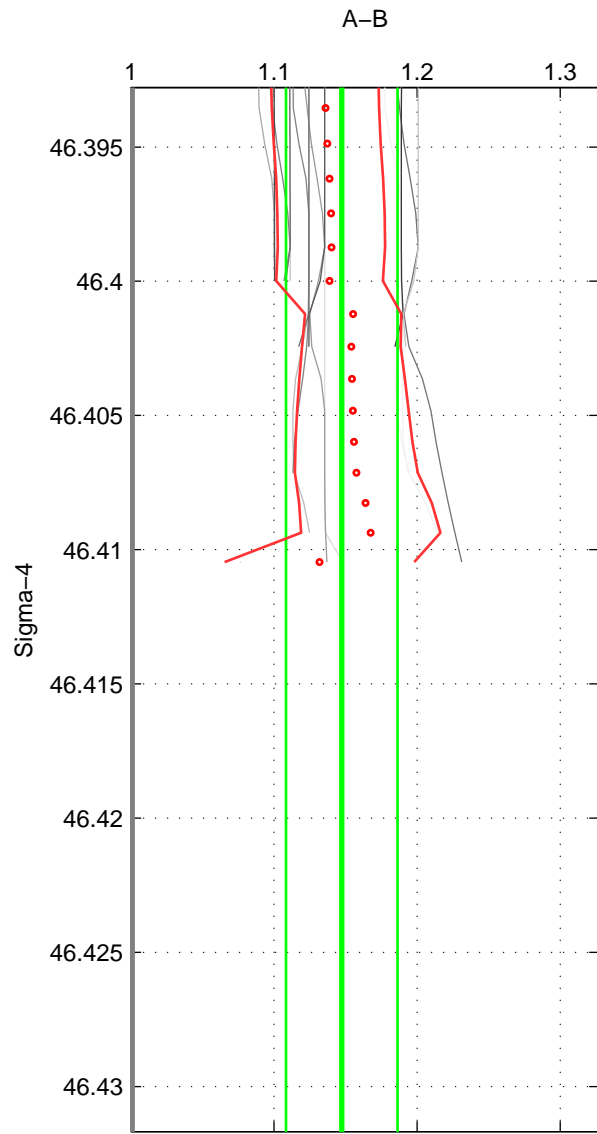

Cruise A (red). Date: Jun 2002 Cruisename: 49-316N20020530

Cruise B (blue). Date: Sep 1980 Cruisename: 111-77YM19800811

\*\*\* "Favourite" values are means of spaces 1 2.

	Offset	O.StDev	Ratio	R.Stdev	Rating
SIGMA:	0.129	0.030	1.147	0.039	4
THETA:	0.116	0.033	1.130	0.042	4
DEPTH:	0.115	0.031	1.130	0.039	3
FAV.:	0.123	0.031	1.139	0.040	4

Profiles of A: 6  
 Profiles of B: 3  
 Diff profs : 17  
 WMoffset (A-B): 0.12922  
 WMoffset stdev: 0.029563  
 WMratio (A/B): 1.1474  
 WMratio stdev: 0.038892

Quality (1-5): 4

Profiles of A: 6  
 Profiles of B: 3  
 Diff profs : 17  
 WMoffset (A-B): 0.11587  
 WMoffset stdev: 0.03253  
 WMratio (A/B): 1.1299  
 WMratio stdev: 0.041603

Quality (1-5): 4

Profiles of A: 6  
 Profiles of B: 3  
 Diff profs : 17  
 WMoffset (A-B): 0.11536  
 WMoffset stdev: 0.030958  
 WMratio (A/B): 1.1301  
 WMratio stdev: 0.038971

Quality (1-5): 3

Please note that statistics are bad.