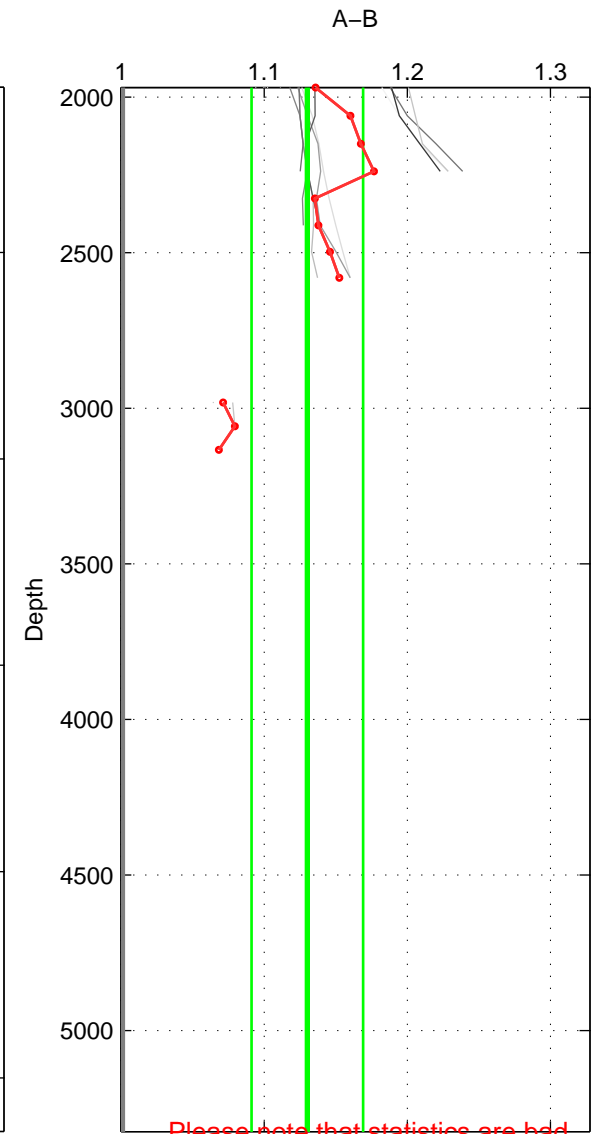

Cruise A (red). Date: Jun 2002 Cruisename: 49-316N20020530

Cruise B (blue). Date: Sep 1980 Cruisename: 111-77YM19800811

\*\*\* "Favourite" values are means of spaces 1 2.

	Offset	O.StDev	Ratio	R.Stdev	Rating
SIGMA:	0.129	0.030	1.147	0.039	4
THETA:	0.116	0.033	1.130	0.042	4
DEPTH:	0.115	0.031	1.130	0.039	3
FAV.:	0.123	0.031	1.139	0.040	4

Profiles of A: 6  
 Profiles of B: 3  
 Diff profs : 17  
 WMoffset (A-B): 0.12922  
 WMoffset stdev: 0.029563  
 WMratio (A/B): 1.1474  
 WMratio stdev: 0.038892

Quality (1-5): 4

Profiles of A: 6  
 Profiles of B: 3  
 Diff profs : 17  
 WMoffset (A-B): 0.11587  
 WMoffset stdev: 0.03253  
 WMratio (A/B): 1.1299  
 WMratio stdev: 0.041603

Quality (1-5): 4

Profiles of A: 6  
 Profiles of B: 3  
 Diff profs : 17  
 WMoffset (A-B): 0.11536  
 WMoffset stdev: 0.030958  
 WMratio (A/B): 1.1301  
 WMratio stdev: 0.038971

Quality (1-5): 3

Please note that statistics are bad.