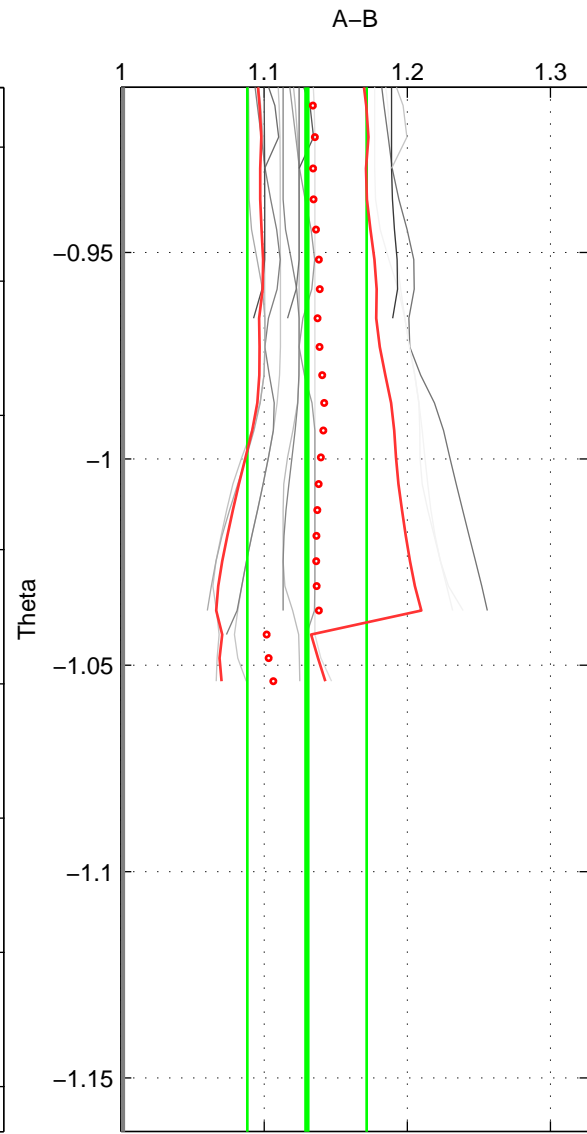

Cruise A (red). Date: Jun 2002 Cruisename: 49-316N20020530

Cruise B (blue). Date: Sep 1980 Cruisename: 111-77YM19800811

\*\*\* "Favourite" values are means of spaces 1 2.

	Offset	O.StDev	Ratio	R.Stdev	Rating
SIGMA:	0.129	0.030	1.147	0.039	4
THETA:	0.116	0.033	1.130	0.042	4
DEPTH:	0.115	0.031	1.130	0.039	3
FAV.:	0.123	0.031	1.139	0.040	4

Profiles of A: 6  
 Profiles of B: 3  
 Diff profs : 17  
 WMoffset (A-B): 0.12922  
 WMoffset stdev: 0.029563  
 WMratio (A/B): 1.1474  
 WMratio stdev: 0.038892

Quality (1-5): 4

Profiles of A: 6  
 Profiles of B: 3  
 Diff profs : 17  
 WMoffset (A-B): 0.11587  
 WMoffset stdev: 0.03253  
 WMratio (A/B): 1.1299  
 WMratio stdev: 0.041603

Quality (1-5): 4

Profiles of A: 6  
 Profiles of B: 3  
 Diff profs : 17  
 WMoffset (A-B): 0.11536  
 WMoffset stdev: 0.030958  
 WMratio (A/B): 1.1301  
 WMratio stdev: 0.038971

Quality (1-5): 3

Please note that statistics are bad.