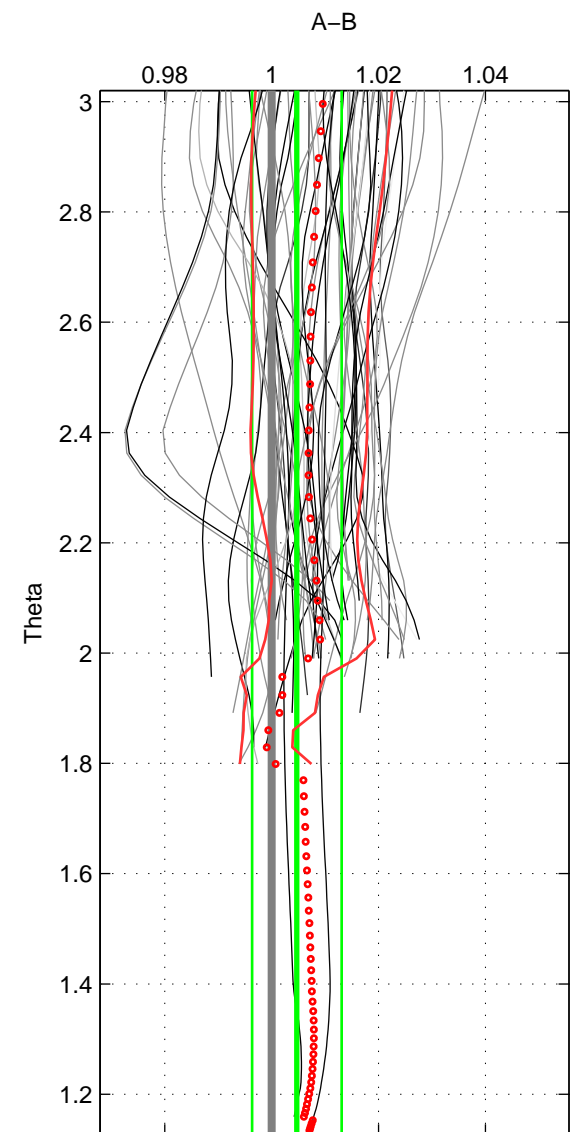

Cruise A (red). Date: Feb 2007 Cruisename: 673-49UF20070117

Cruise B (blue). Date: Feb 2008 Cruisename: 717-49UP20080122

\*\*\* "Favourite" values are means of spaces 1 2.

	Offset	O.StDev	Ratio	R.Stdev	Rating
SIGMA:	0.007	0.016	1.002	0.006	5
THETA:	0.013	0.023	1.005	0.008	5
DEPTH:	0.018	0.004	1.007	0.001	3
FAV.:	0.010	0.020	1.004	0.007	5

Profiles of A: 37  
 Profiles of B: 20  
 Diff profs : 56  
 WMoffset (A-B): 0.0065435  
 WMoffset stdev: 0.016317  
 WMratio (A/B): 1.0025  
 WMratio stdev: 0.006016

Quality (1-5): 5

Profiles of A: 37  
 Profiles of B: 20  
 Diff profs : 56  
 WMoffset (A-B): 0.012563  
 WMoffset stdev: 0.022797  
 WMratio (A/B): 1.0047  
 WMratio stdev: 0.0083796

Quality (1-5): 5

Profiles of A: 37  
 Profiles of B: 20  
 Diff profs : 56  
 WMoffset (A-B): 0.018189  
 WMoffset stdev: 0.003535  
 WMratio (A/B): 1.0067  
 WMratio stdev: 0.0012562

Quality (1-5): 3

Please note that statistics are bad.