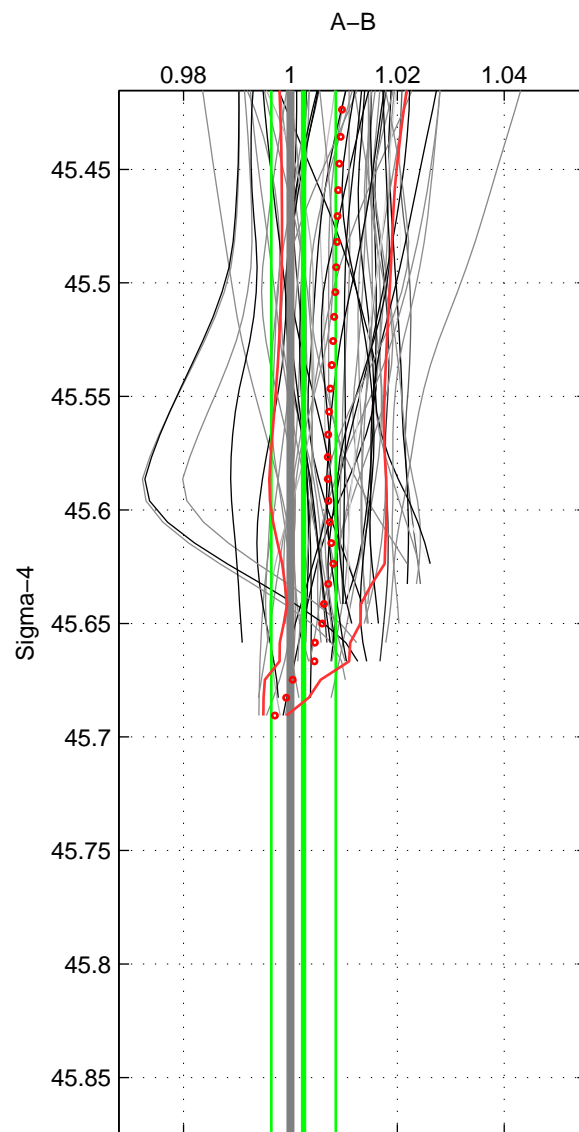

Cruise A (red). Date: Feb 2007 Cruisename: 673-49UF20070117

Cruise B (blue). Date: Feb 2008 Cruisename: 717-49UP20080122

\*\*\* "Favourite" values are means of spaces 1 2.

	Offset	O.StDev	Ratio	R.Stdev	Rating
SIGMA:	0.007	0.016	1.002	0.006	5
THETA:	0.013	0.023	1.005	0.008	5
DEPTH:	0.018	0.004	1.007	0.001	3
FAV.:	0.010	0.020	1.004	0.007	5

Profiles of A: 37  
 Profiles of B: 20  
 Diff profs : 56  
 WMoffset (A-B): 0.0065435  
 WMoffset stdev: 0.016317  
 WMratio (A/B): 1.0025  
 WMratio stdev: 0.006016

Quality (1-5): 5

Profiles of A: 37  
 Profiles of B: 20  
 Diff profs : 56  
 WMoffset (A-B): 0.012563  
 WMoffset stdev: 0.022797  
 WMratio (A/B): 1.0047  
 WMratio stdev: 0.0083796

Quality (1-5): 5

Profiles of A: 37  
 Profiles of B: 20  
 Diff profs : 56  
 WMoffset (A-B): 0.018189  
 WMoffset stdev: 0.003535  
 WMratio (A/B): 1.0067  
 WMratio stdev: 0.0012562

Quality (1-5): 3

Please note that statistics are bad.