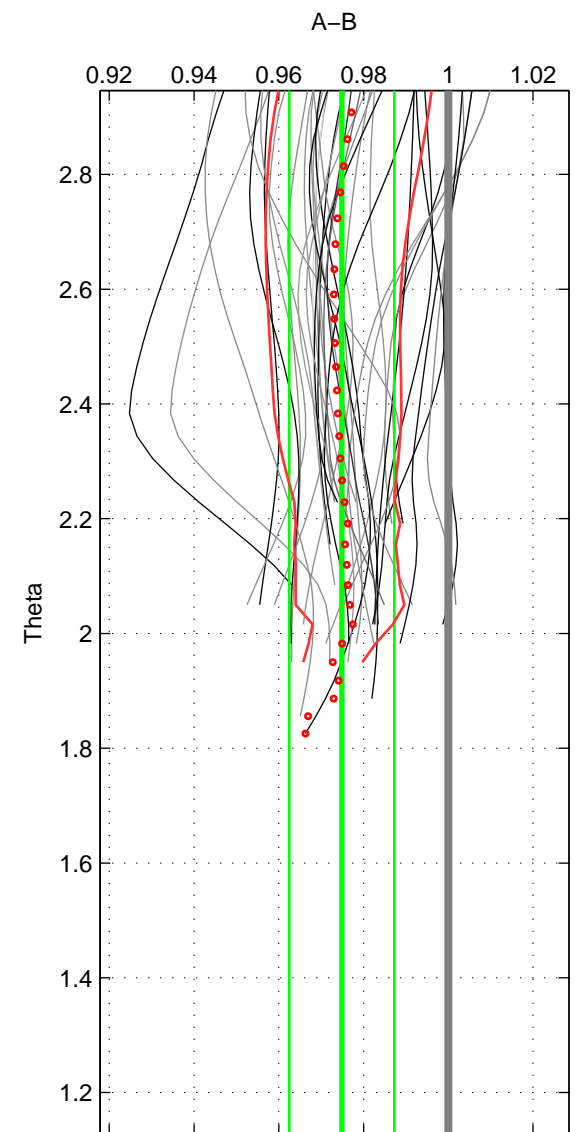

Cruise A (red). Date: Nov 2002 Cruisename: 659-49UF20021031

Cruise B (blue). Date: Feb 2008 Cruisename: 717-49UP20080122

*** "Favourite" values are means of spaces 1 2.

	Offset	O.StDev	Ratio	R.Stdev	Rating
SIGMA:	-0.072	0.031	0.974	0.011	5
THETA:	-0.069	0.034	0.975	0.012	5
DEPTH:	-0.073	0.003	0.974	0.001	3
FAV.:	-0.070	0.033	0.974	0.012	5

Profiles of A: 22
 Profiles of B: 17
 Diff profs : 37
 WMoffset (A-B): -0.071771
 WMoffset stdev: 0.031384
 WMratio (A/B): 0.97384
 WMratio stdev: 0.011325

Quality (1-5): 5

Profiles of A: 22
 Profiles of B: 17
 Diff profs : 37
 WMoffset (A-B): -0.069123
 WMoffset stdev: 0.033935
 WMratio (A/B): 0.97486
 WMratio stdev: 0.0124

Quality (1-5): 5

Profiles of A: 22
 Profiles of B: 17
 Diff profs : 37
 WMoffset (A-B): -0.072803
 WMoffset stdev: 0.0029639
 WMratio (A/B): 0.97356
 WMratio stdev: 0.0011473

Quality (1-5): 3

Please note that statistics are bad.