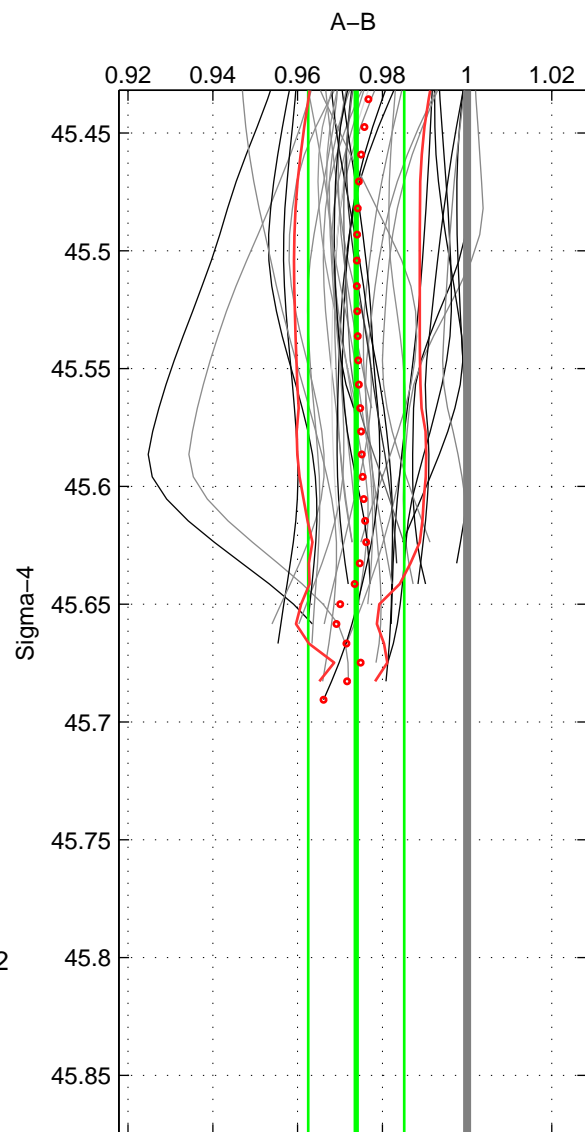

Cruise A (red). Date: Nov 2002 Cruisename: 659-49UF20021031

Cruise B (blue). Date: Feb 2008 Cruisename: 717-49UP20080122

*** "Favourite" values are means of spaces 1 2.

	Offset	O.StDev	Ratio	R.Stdev	Rating
SIGMA:	-0.072	0.031	0.974	0.011	5
THETA:	-0.069	0.034	0.975	0.012	5
DEPTH:	-0.073	0.003	0.974	0.001	3
FAV.:	-0.070	0.033	0.974	0.012	5

Profiles of A: 22
 Profiles of B: 17
 Diff profs : 37
 WMoffset (A-B): -0.071771
 WMoffset stdev: 0.031384
 WMratio (A/B): 0.97384
 WMratio stdev: 0.011325

Quality (1-5): 5

Profiles of A: 22
 Profiles of B: 17
 Diff profs : 37
 WMoffset (A-B): -0.069123
 WMoffset stdev: 0.033935
 WMratio (A/B): 0.97486
 WMratio stdev: 0.0124

Quality (1-5): 5

Profiles of A: 22
 Profiles of B: 17
 Diff profs : 37
 WMoffset (A-B): -0.072803
 WMoffset stdev: 0.0029639
 WMratio (A/B): 0.97356
 WMratio stdev: 0.0011473

Quality (1-5): 3

Please note that statistics are bad.