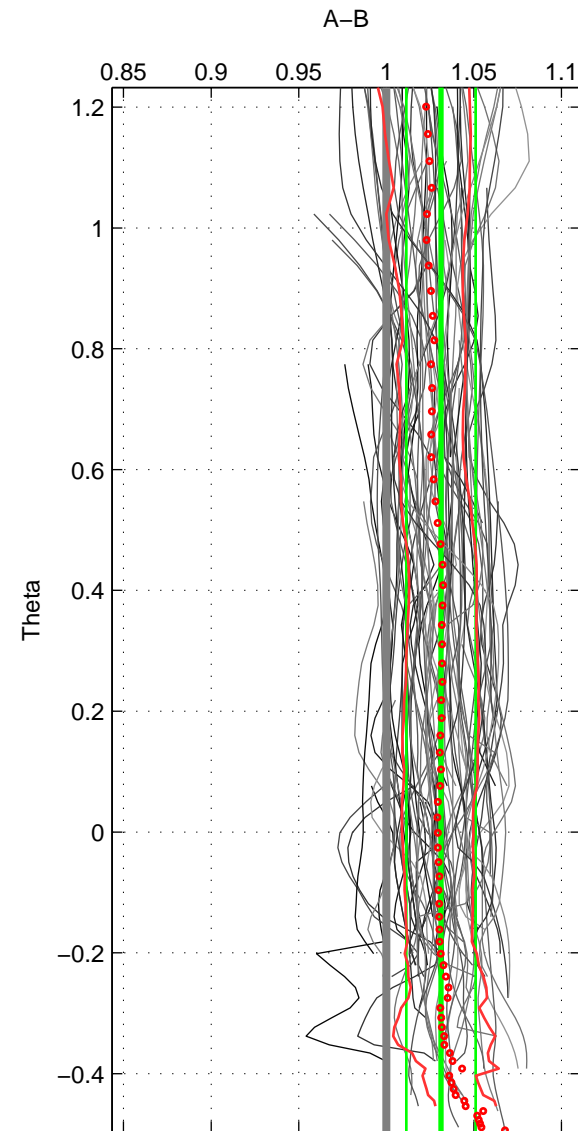

Cruise A (red). Date: Feb 2005 Cruisename: 254-33RO20050111

Cruise B (blue). Date: Apr 1995 Cruisename: 320-74JC19950320

*** "Favourite" values are means of spaces 1 2 3.

	Offset	O.StDev	Ratio	R.Stdev	Rating
SIGMA:	0.067	0.043	1.031	0.020	5
THETA:	0.068	0.042	1.031	0.020	5
DEPTH:	0.074	0.038	1.034	0.017	5
FAV.:	0.070	0.041	1.032	0.019	5

Profiles of A: 17
 Profiles of B: 31
 Diff profs : 83
 WMoffset (A-B): 0.066913
 WMoffset stdev: 0.042703
 WMratio (A/B): 1.0308
 WMratio stdev: 0.019845

Quality (1-5): 5

Profiles of A: 17
 Profiles of B: 31
 Diff profs : 83
 WMoffset (A-B): 0.067608
 WMoffset stdev: 0.042472
 WMratio (A/B): 1.0312
 WMratio stdev: 0.019768

Quality (1-5): 5

Profiles of A: 17
 Profiles of B: 31
 Diff profs : 87
 WMoffset (A-B): 0.074301
 WMoffset stdev: 0.037537
 WMratio (A/B): 1.0339
 WMratio stdev: 0.017288

Quality (1-5): 5