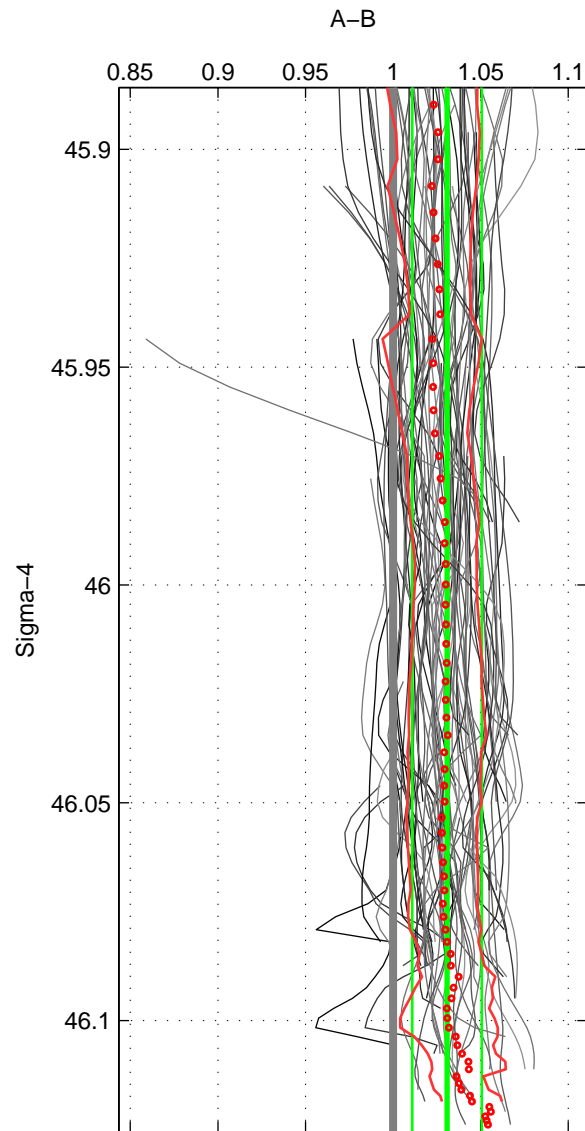

Cruise A (red). Date: Feb 2005 Cruisename: 254-33RO20050111

Cruise B (blue). Date: Apr 1995 Cruisename: 320-74JC19950320

*** "Favourite" values are means of spaces 1 2 3.

	Offset	O.StDev	Ratio	R.Stdev	Rating
SIGMA:	0.067	0.043	1.031	0.020	5
THETA:	0.068	0.042	1.031	0.020	5
DEPTH:	0.074	0.038	1.034	0.017	5
FAV.:	0.070	0.041	1.032	0.019	5

Profiles of A: 17
 Profiles of B: 31
 Diff profs : 83
 WMoffset (A-B): 0.066913
 WMoffset stdev: 0.042703
 WMratio (A/B): 1.0308
 WMratio stdev: 0.019845

Quality (1-5): 5

Profiles of A: 17
 Profiles of B: 31
 Diff profs : 83
 WMoffset (A-B): 0.067608
 WMoffset stdev: 0.042472
 WMratio (A/B): 1.0312
 WMratio stdev: 0.019768

Quality (1-5): 5

Profiles of A: 17
 Profiles of B: 31
 Diff profs : 87
 WMoffset (A-B): 0.074301
 WMoffset stdev: 0.037537
 WMratio (A/B): 1.0339
 WMratio stdev: 0.017288

Quality (1-5): 5