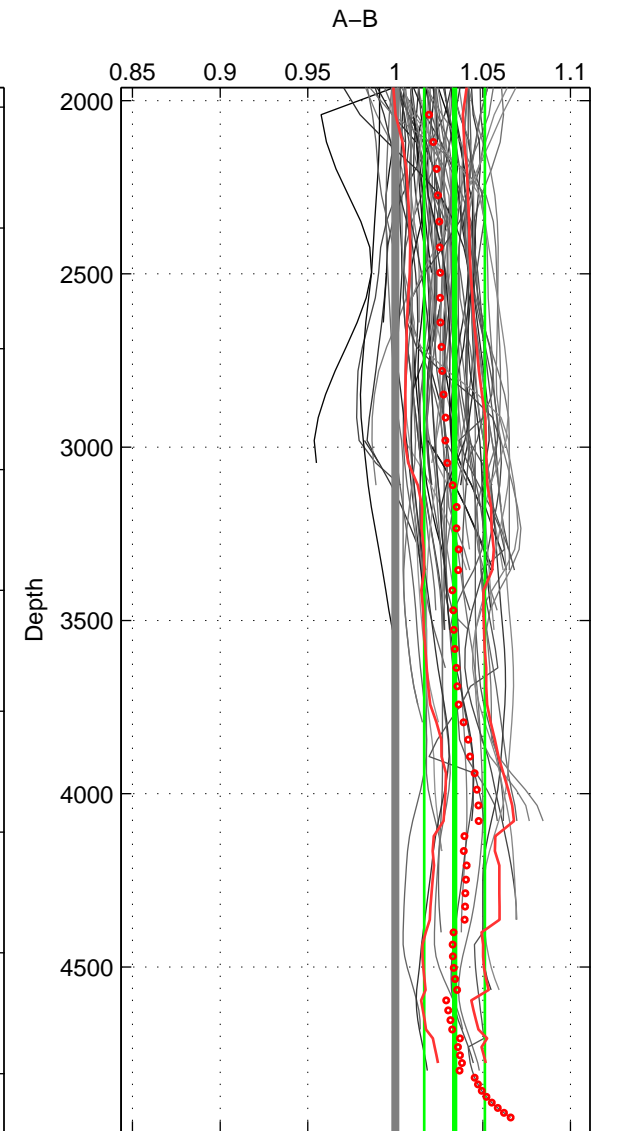

Cruise A (red). Date: Feb 2005 Cruisename: 254-33RO20050111

Cruise B (blue). Date: Apr 1995 Cruisename: 320-74JC19950320

*** "Favourite" values are means of spaces 1 2 3.

	Offset	O.StDev	Ratio	R.Stdev	Rating
SIGMA:	0.067	0.043	1.031	0.020	5
THETA:	0.068	0.042	1.031	0.020	5
DEPTH:	0.074	0.038	1.034	0.017	5
FAV.:	0.070	0.041	1.032	0.019	5

Profiles of A: 17
 Profiles of B: 31
 Diff profs : 83
 WMoffset (A-B): 0.066913
 WMoffset stdev: 0.042703
 WMratio (A/B): 1.0308
 WMratio stdev: 0.019845

Quality (1-5): 5

Profiles of A: 17
 Profiles of B: 31
 Diff profs : 83
 WMoffset (A-B): 0.067608
 WMoffset stdev: 0.042472
 WMratio (A/B): 1.0312
 WMratio stdev: 0.019768

Quality (1-5): 5

Profiles of A: 17
 Profiles of B: 31
 Diff profs : 87
 WMoffset (A-B): 0.074301
 WMoffset stdev: 0.037537
 WMratio (A/B): 1.0339
 WMratio stdev: 0.017288

Quality (1-5): 5