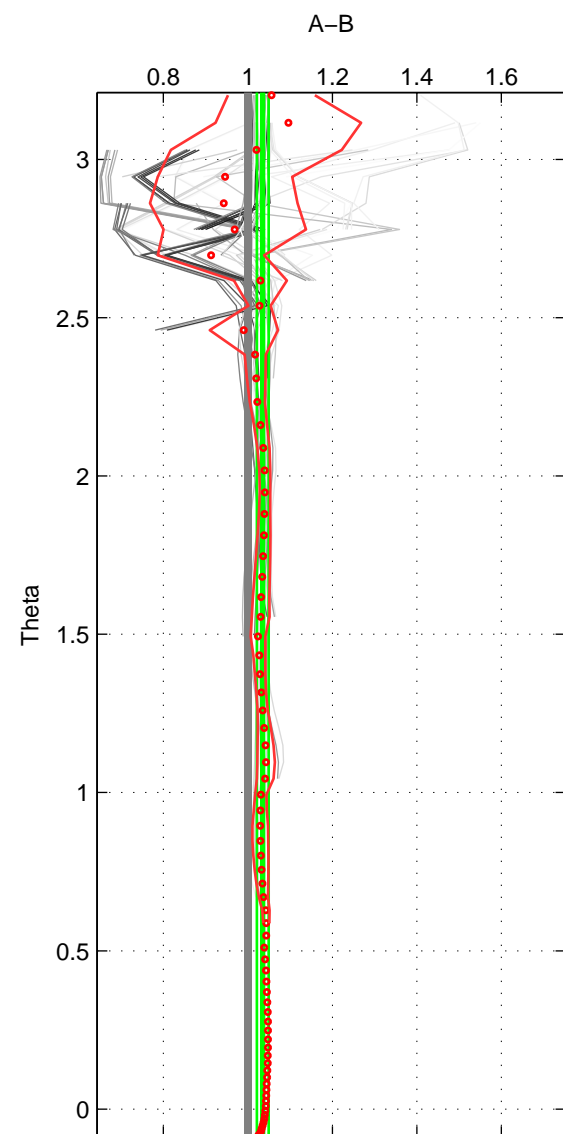

Cruise A (red). Date: Nov 2003 Cruisename: 282-49NZ20031106

Cruise B (blue). Date: Apr 1995 Cruisename: 320-74JC19950320

*** "Favourite" values are means of spaces 1 2 3.

	Offset	O.StDev	Ratio	R.Stdev	Rating
SIGMA:	0.058	0.027	1.037	0.017	5
THETA:	0.059	0.024	1.035	0.014	5
DEPTH:	0.030	0.038	1.021	0.027	5
FAV.:	0.049	0.030	1.031	0.020	5

Profiles of A: 11
 Profiles of B: 9
 Diff profs: 69
 WMoffset (A-B): 0.058487
 WMoffset stdev: 0.027451
 WMratio (A/B): 1.0369
 WMratio stdev: 0.01723

Quality (1-5): 5

Profiles of A: 11
 Profiles of B: 9
 Diff profs: 69
 WMoffset (A-B): 0.059363
 WMoffset stdev: 0.023873
 WMratio (A/B): 1.0352
 WMratio stdev: 0.014103

Quality (1-5): 5

Profiles of A: 11
 Profiles of B: 9
 Diff profs: 69
 WMoffset (A-B): 0.030044
 WMoffset stdev: 0.038483
 WMratio (A/B): 1.0212
 WMratio stdev: 0.02749

Quality (1-5): 5