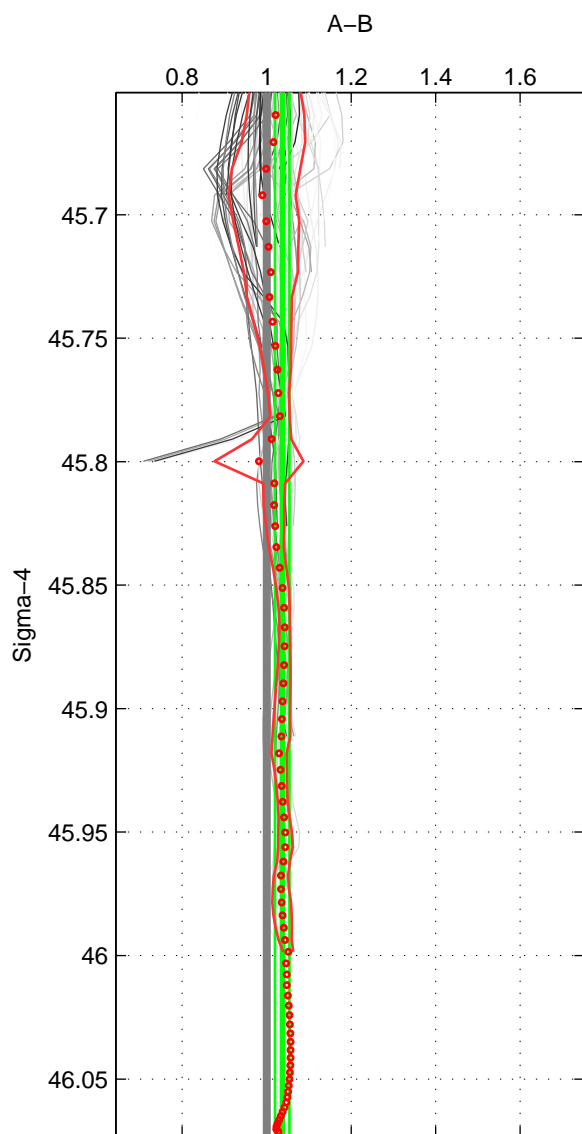

Cruise A (red). Date: Nov 2003 Cruisename: 282-49NZ20031106

Cruise B (blue). Date: Apr 1995 Cruisename: 320-74JC19950320

*** "Favourite" values are means of spaces 1 2 3.

	Offset	O.StDev	Ratio	R.Stdev	Rating
SIGMA:	0.058	0.027	1.037	0.017	5
THETA:	0.059	0.024	1.035	0.014	5
DEPTH:	0.030	0.038	1.021	0.027	5
FAV.:	0.049	0.030	1.031	0.020	5

Profiles of A: 11
 Profiles of B: 9
 Diff profs: 69
 WMoffset (A-B): 0.058487
 WMoffset stdev: 0.027451
 WMratio (A/B): 1.0369
 WMratio stdev: 0.01723

Quality (1-5): 5

Profiles of A: 11
 Profiles of B: 9
 Diff profs: 69
 WMoffset (A-B): 0.059363
 WMoffset stdev: 0.023873
 WMratio (A/B): 1.0352
 WMratio stdev: 0.014103

Quality (1-5): 5

Profiles of A: 11
 Profiles of B: 9
 Diff profs: 69
 WMoffset (A-B): 0.030044
 WMoffset stdev: 0.038483
 WMratio (A/B): 1.0212
 WMratio stdev: 0.02749

Quality (1-5): 5