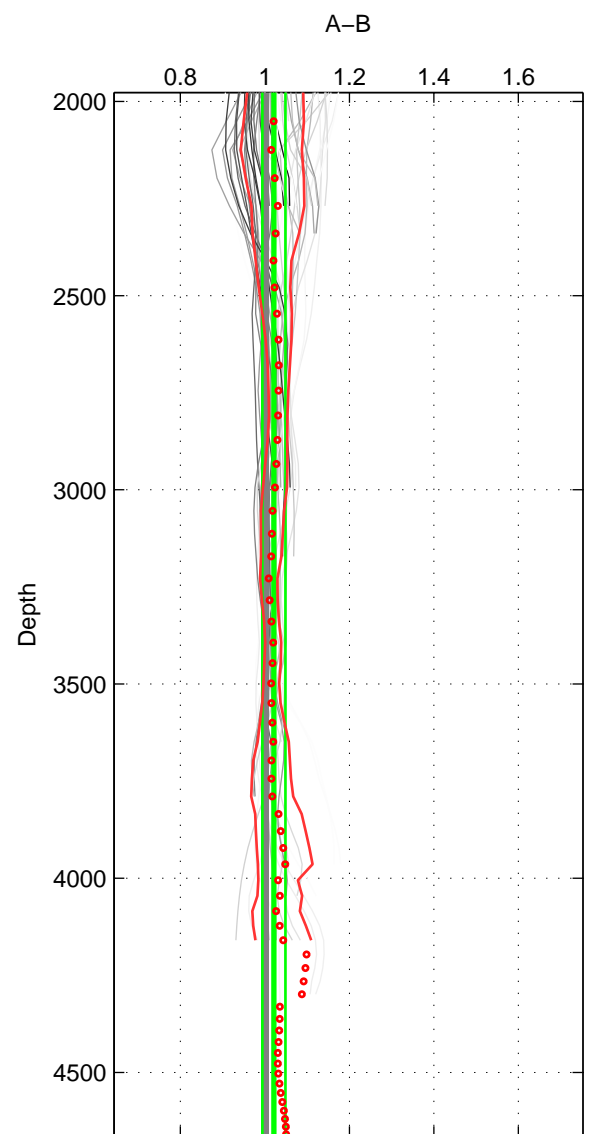

Cruise A (red). Date: Nov 2003 Cruisename: 282-49NZ20031106

Cruise B (blue). Date: Apr 1995 Cruisename: 320-74JC19950320

*** "Favourite" values are means of spaces 1 2 3.

	Offset	O.StDev	Ratio	R.Stdev	Rating
SIGMA:	0.058	0.027	1.037	0.017	5
THETA:	0.059	0.024	1.035	0.014	5
DEPTH:	0.030	0.038	1.021	0.027	5
FAV.:	0.049	0.030	1.031	0.020	5

Profiles of A: 11
 Profiles of B: 9
 Diff profs: 69
 WMoffset (A-B): 0.058487
 WMoffset stdev: 0.027451
 WMratio (A/B): 1.0369
 WMratio stdev: 0.01723

Quality (1-5): 5

Profiles of A: 11
 Profiles of B: 9
 Diff profs: 69
 WMoffset (A-B): 0.059363
 WMoffset stdev: 0.023873
 WMratio (A/B): 1.0352
 WMratio stdev: 0.014103

Quality (1-5): 5

Profiles of A: 11
 Profiles of B: 9
 Diff profs: 69
 WMoffset (A-B): 0.030044
 WMoffset stdev: 0.038483
 WMratio (A/B): 1.0212
 WMratio stdev: 0.02749

Quality (1-5): 5