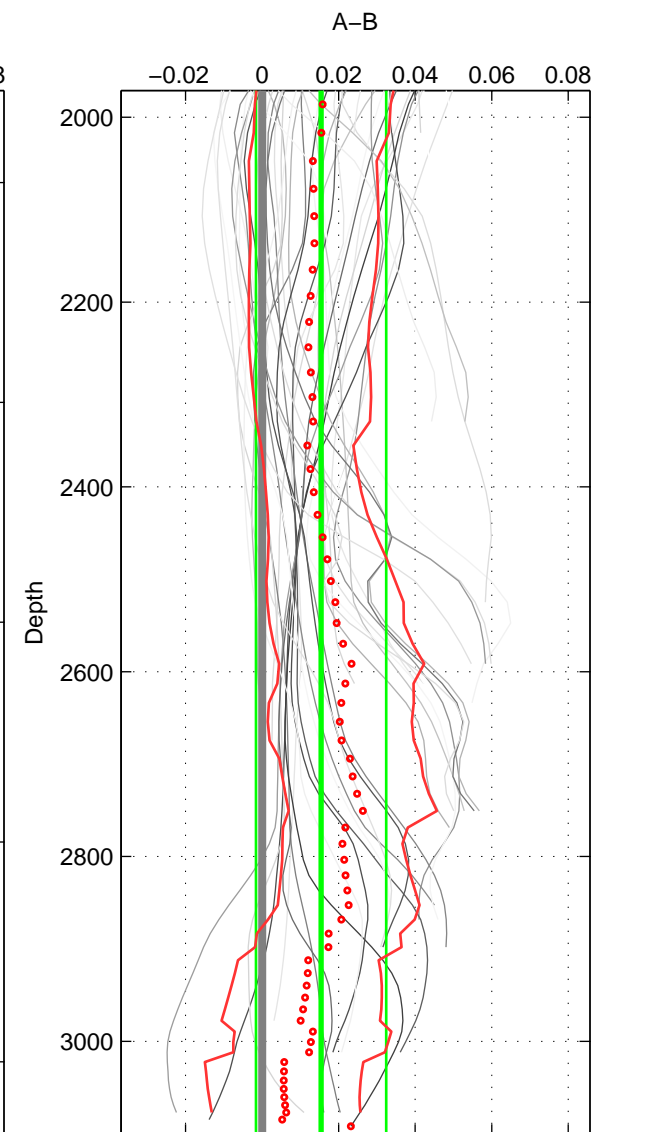

Cruise A (red). Date: Jul 2009 Cruisename: 136-06MM20090714

Cruise B (blue). Date: Jul 2001 Cruisename: 160-06MT20010620

\*\*\* "Favourite" values are means of spaces 1 2 3.

|        | Offset | O.StDev | Ratio | R.Stdev | Rating |
|--------|--------|---------|-------|---------|--------|
| SIGMA: | 0.019  | 0.005   | 1.001 | 0.000   | 4      |
| THETA: | 0.018  | 0.006   | 1.001 | 0.000   | 4      |
| DEPTH: | 0.015  | 0.017   | 1.000 | 0.000   | 4      |
| FAV.:  | 0.018  | 0.009   | 1.001 | 0.000   | 4      |

Profiles of A: 7  
 Profiles of B: 21  
 Diff profs: 43  
 WMoffset (A-B): 0.018825  
 WMoffset stdev: 0.0051197  
 WMratio (A/B): 1.0005  
 WMratio stdev: 0.00014689

Quality (1-5): 4

Profiles of A: 7  
 Profiles of B: 21  
 Diff profs: 43  
 WMoffset (A-B): 0.018439  
 WMoffset stdev: 0.0056433  
 WMratio (A/B): 1.0005  
 WMratio stdev: 0.00016191

Quality (1-5): 4

Profiles of A: 7  
 Profiles of B: 21  
 Diff profs: 44  
 WMoffset (A-B): 0.015413  
 WMoffset stdev: 0.017022  
 WMratio (A/B): 1.0004  
 WMratio stdev: 0.00048798

Quality (1-5): 4