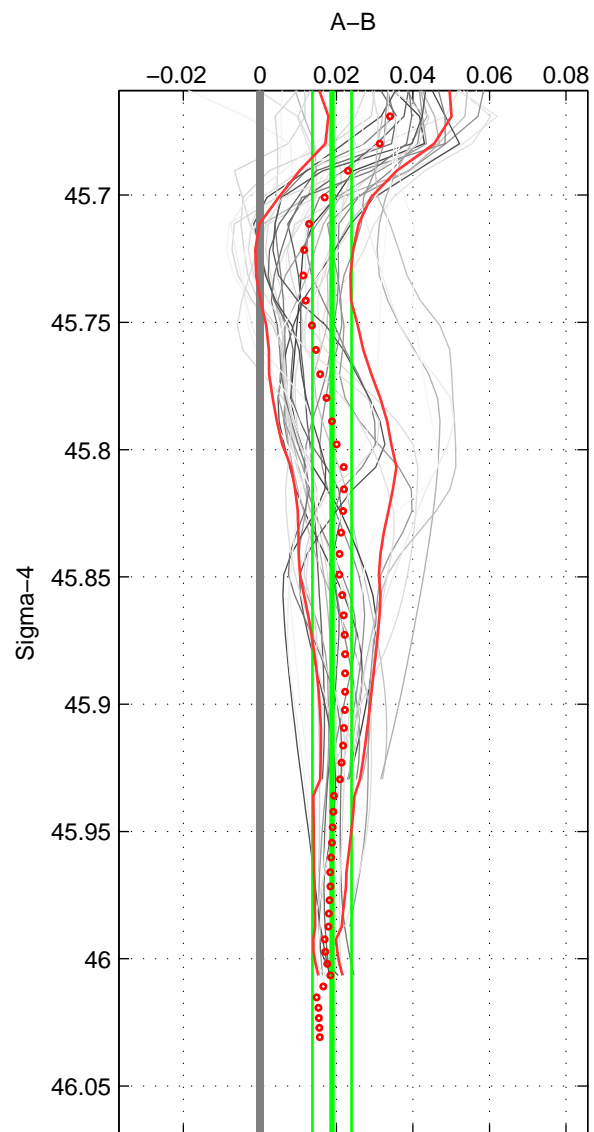

Cruise A (red). Date: Jul 2009 Cruisename: 136-06MM20090714

Cruise B (blue). Date: Jul 2001 Cruisename: 160-06MT20010620

\*\*\* "Favourite" values are means of spaces 1 2 3.

|        | Offset | O.StDev | Ratio | R.Stdev | Rating |
|--------|--------|---------|-------|---------|--------|
| SIGMA: | 0.019  | 0.005   | 1.001 | 0.000   | 4      |
| THETA: | 0.018  | 0.006   | 1.001 | 0.000   | 4      |
| DEPTH: | 0.015  | 0.017   | 1.000 | 0.000   | 4      |
| FAV.:  | 0.018  | 0.009   | 1.001 | 0.000   | 4      |

Profiles of A: 7  
 Profiles of B: 21  
 Diff profs: 43  
 WMoffset (A-B): 0.018825  
 WMoffset stdev: 0.0051197  
 WMratio (A/B): 1.0005  
 WMratio stdev: 0.00014689

Quality (1-5): 4

Profiles of A: 7  
 Profiles of B: 21  
 Diff profs: 43  
 WMoffset (A-B): 0.018439  
 WMoffset stdev: 0.0056433  
 WMratio (A/B): 1.0005  
 WMratio stdev: 0.00016191

Quality (1-5): 4

Profiles of A: 7  
 Profiles of B: 21  
 Diff profs: 44  
 WMoffset (A-B): 0.015413  
 WMoffset stdev: 0.017022  
 WMratio (A/B): 1.0004  
 WMratio stdev: 0.00048798

Quality (1-5): 4