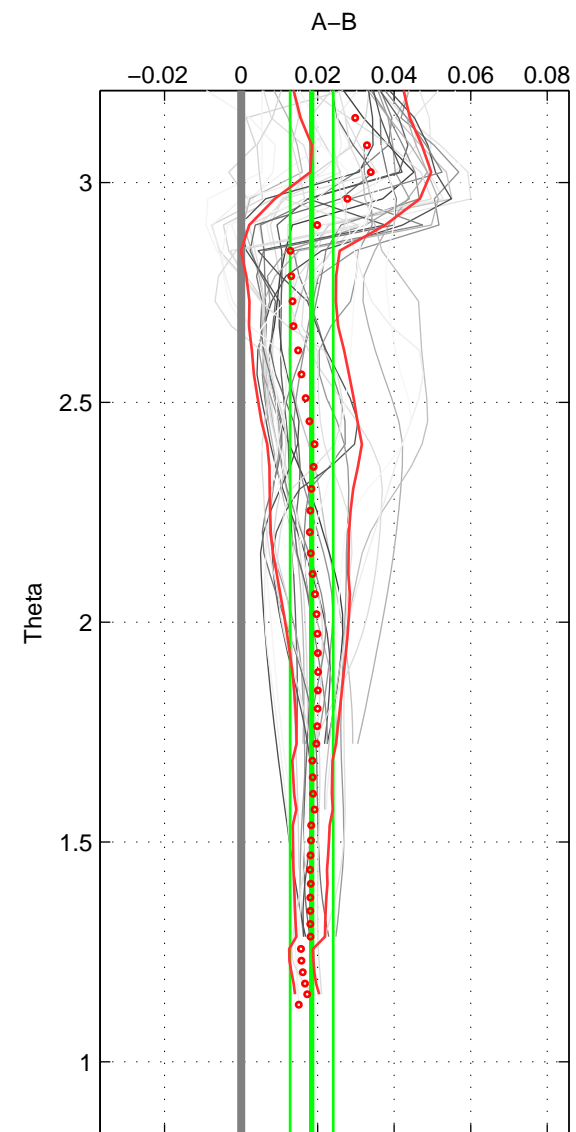

Cruise A (red). Date: Jul 2009 Cruisename: 136-06MM20090714

Cruise B (blue). Date: Jul 2001 Cruisename: 160-06MT20010620

\*\*\* "Favourite" values are means of spaces 1 2 3.

|        | Offset | O.StDev | Ratio | R.Stdev | Rating |
|--------|--------|---------|-------|---------|--------|
| SIGMA: | 0.019  | 0.005   | 1.001 | 0.000   | 4      |
| THETA: | 0.018  | 0.006   | 1.001 | 0.000   | 4      |
| DEPTH: | 0.015  | 0.017   | 1.000 | 0.000   | 4      |
| FAV.:  | 0.018  | 0.009   | 1.001 | 0.000   | 4      |

Profiles of A: 7  
 Profiles of B: 21  
 Diff profs: 43  
 WMoffset (A-B): 0.018825  
 WMoffset stdev: 0.0051197  
 WMratio (A/B): 1.0005  
 WMratio stdev: 0.00014689

Quality (1-5): 4

Profiles of A: 7  
 Profiles of B: 21  
 Diff profs: 43  
 WMoffset (A-B): 0.018439  
 WMoffset stdev: 0.0056433  
 WMratio (A/B): 1.0005  
 WMratio stdev: 0.00016191

Quality (1-5): 4

Profiles of A: 7  
 Profiles of B: 21  
 Diff profs: 44  
 WMoffset (A-B): 0.015413  
 WMoffset stdev: 0.017022  
 WMratio (A/B): 1.0004  
 WMratio stdev: 0.00048798

Quality (1-5): 4