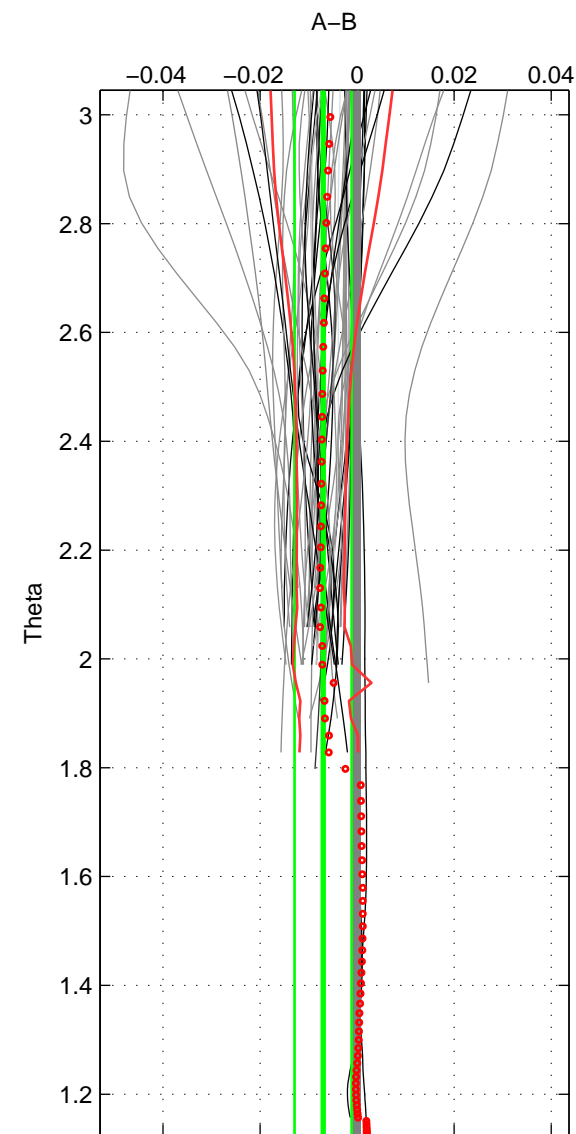

Cruise A (red). Date: Jul 1998 Cruisename: 685-49UP19980703

Cruise B (blue). Date: Feb 2008 Cruisename: 717-49UP20080122

*** "Favourite" values are means of spaces 1 2.

	Offset	O.StDev	Ratio	R.Stdev	Rating
SIGMA:	-0.005	0.004	1.000	0.000	5
THETA:	-0.007	0.006	1.000	0.000	5
DEPTH:	-0.006	0.001	1.000	0.000	3
FAV. :	-0.006	0.005	1.000	0.000	5

Profiles of A: 37
 Profiles of B: 20
 Diff profs : 56
 WMoffset (A-B): -0.0053121
 WMoffset stdev: 0.0042173
 WMratio (A/B): 0.99985
 WMratio stdev: 0.00012191

Quality (1-5): 5

Profiles of A: 37
 Profiles of B: 20
 Diff profs : 56
 WMoffset (A-B): -0.0069967
 WMoffset stdev: 0.0058808
 WMratio (A/B): 0.9998
 WMratio stdev: 0.00017003

Quality (1-5): 5

Profiles of A: 37
 Profiles of B: 20
 Diff profs : 56
 WMoffset (A-B): -0.0055444
 WMoffset stdev: 0.0009246
 WMratio (A/B): 0.99984
 WMratio stdev: 2.6632e-05

Quality (1-5): 3

Please note that statistics are bad.