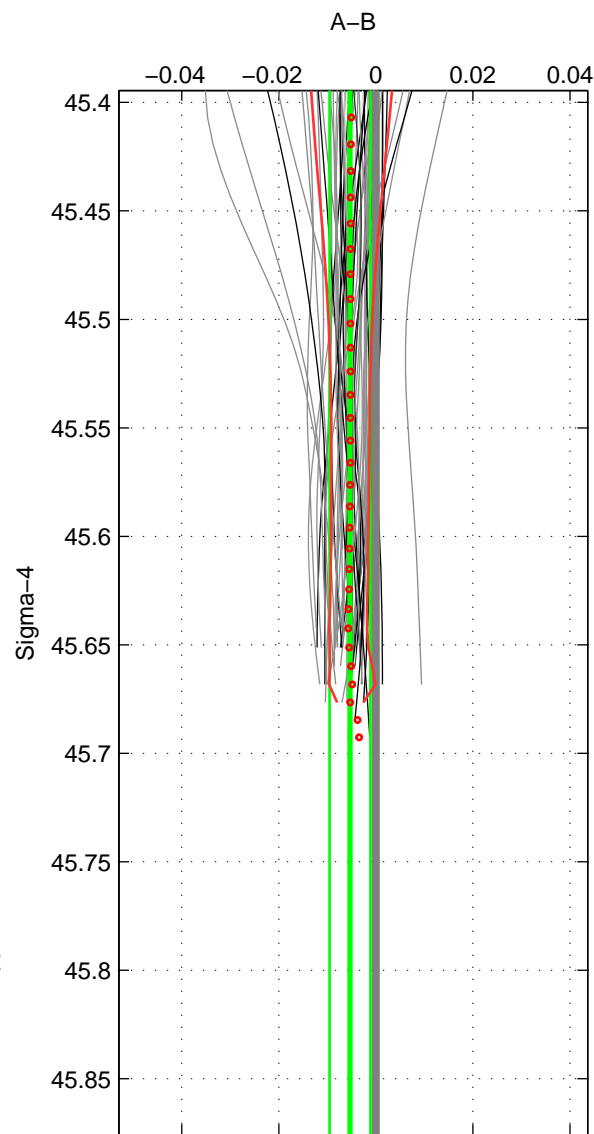

Cruise A (red). Date: Jul 1998 Cruisename: 685-49UP19980703

Cruise B (blue). Date: Feb 2008 Cruisename: 717-49UP20080122

*** "Favourite" values are means of spaces 1 2.

	Offset	O.StDev	Ratio	R.Stdev	Rating
SIGMA:	-0.005	0.004	1.000	0.000	5
THETA:	-0.007	0.006	1.000	0.000	5
DEPTH:	-0.006	0.001	1.000	0.000	3
FAV. :	-0.006	0.005	1.000	0.000	5

Profiles of A: 37
 Profiles of B: 20
 Diff profs : 56
 WMoffset (A-B): -0.0053121
 WMoffset stdev: 0.0042173
 WMratio (A/B): 0.99985
 WMratio stdev: 0.00012191

Quality (1-5): 5

Profiles of A: 37
 Profiles of B: 20
 Diff profs : 56
 WMoffset (A-B): -0.0069967
 WMoffset stdev: 0.0058808
 WMratio (A/B): 0.9998
 WMratio stdev: 0.00017003

Quality (1-5): 5

Profiles of A: 37
 Profiles of B: 20
 Diff profs : 56
 WMoffset (A-B): -0.0055444
 WMoffset stdev: 0.0009246
 WMratio (A/B): 0.99984
 WMratio stdev: 2.6632e-05

Quality (1-5): 3

Please note that statistics are bad.