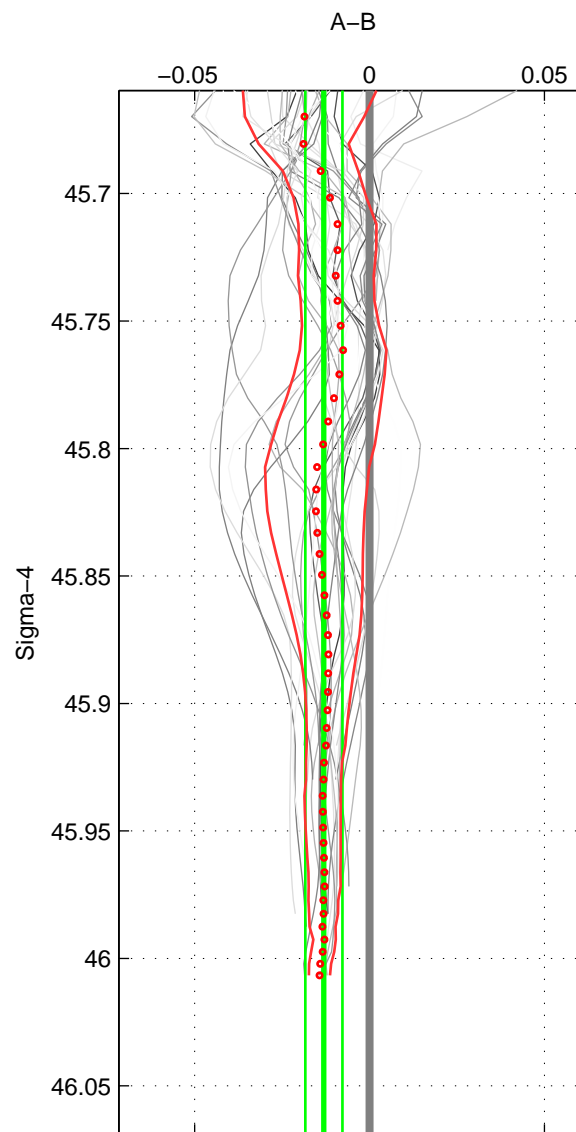

Cruise A (red). Date: Jul 2001 Cruisename: 160-06MT20010620

Cruise B (blue). Date: Aug 2003 Cruisename: 166-06MT20030723

*** "Favourite" values are means of spaces 1 2 3.

	Offset	O.StDev	Ratio	R.Stdev	Rating
SIGMA:	-0.013	0.005	1.000	0.000	4
THETA:	-0.013	0.006	1.000	0.000	4
DEPTH:	-0.008	0.018	1.000	0.001	4
FAV.:	-0.011	0.010	1.000	0.000	4

Profiles of A: 21
 Profiles of B: 5
 Diff profs : 35
 WMoffset (A-B): -0.013053
 WMoffset stdev: 0.005296
 WMratio (A/B): 0.99963
 WMratio stdev: 0.0001518

Quality (1-5): 4

Profiles of A: 21
 Profiles of B: 5
 Diff profs : 35
 WMoffset (A-B): -0.012598
 WMoffset stdev: 0.0056328
 WMratio (A/B): 0.99964
 WMratio stdev: 0.00016145

Quality (1-5): 4

Profiles of A: 21
 Profiles of B: 5
 Diff profs : 36
 WMoffset (A-B): -0.0082144
 WMoffset stdev: 0.018342
 WMratio (A/B): 0.99976
 WMratio stdev: 0.00052535

Quality (1-5): 4