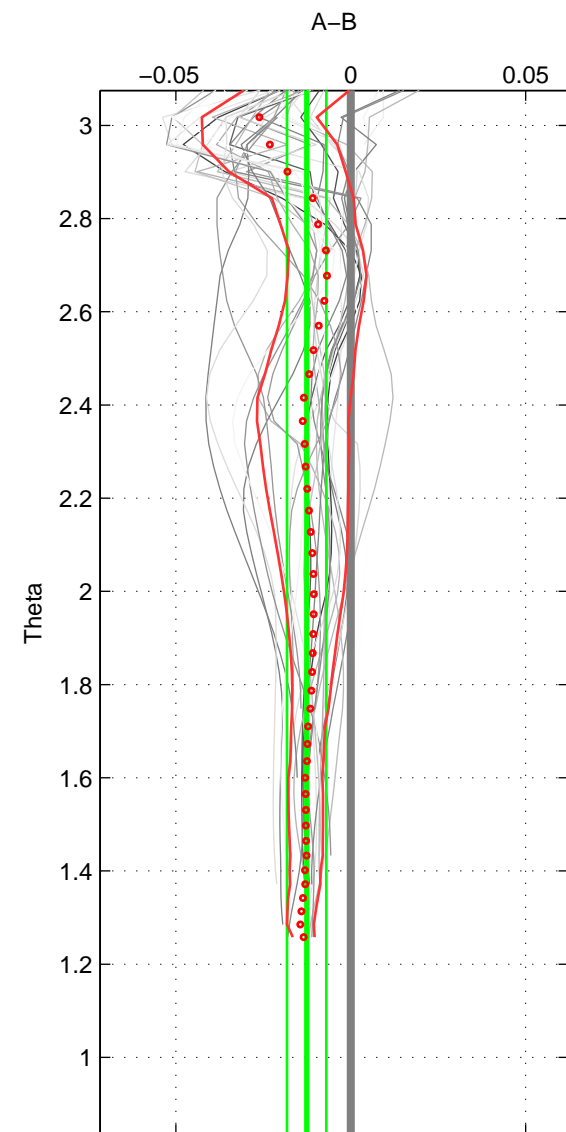

Cruise A (red). Date: Jul 2001 Cruisename: 160-06MT20010620

Cruise B (blue). Date: Aug 2003 Cruisename: 166-06MT20030723

*** "Favourite" values are means of spaces 1 2 3.

	Offset	O.StDev	Ratio	R.Stdev	Rating
SIGMA:	-0.013	0.005	1.000	0.000	4
THETA:	-0.013	0.006	1.000	0.000	4
DEPTH:	-0.008	0.018	1.000	0.001	4
FAV.:	-0.011	0.010	1.000	0.000	4

Profiles of A: 21
 Profiles of B: 5
 Diff profs : 35
 WMoffset (A-B): -0.013053
 WMoffset stdev: 0.005296
 WMratio (A/B): 0.99963
 WMratio stdev: 0.0001518

Quality (1-5): 4

Profiles of A: 21
 Profiles of B: 5
 Diff profs : 35
 WMoffset (A-B): -0.012598
 WMoffset stdev: 0.0056328
 WMratio (A/B): 0.99964
 WMratio stdev: 0.00016145

Quality (1-5): 4

Profiles of A: 21
 Profiles of B: 5
 Diff profs : 36
 WMoffset (A-B): -0.0082144
 WMoffset stdev: 0.018342
 WMratio (A/B): 0.99976
 WMratio stdev: 0.00052535

Quality (1-5): 4