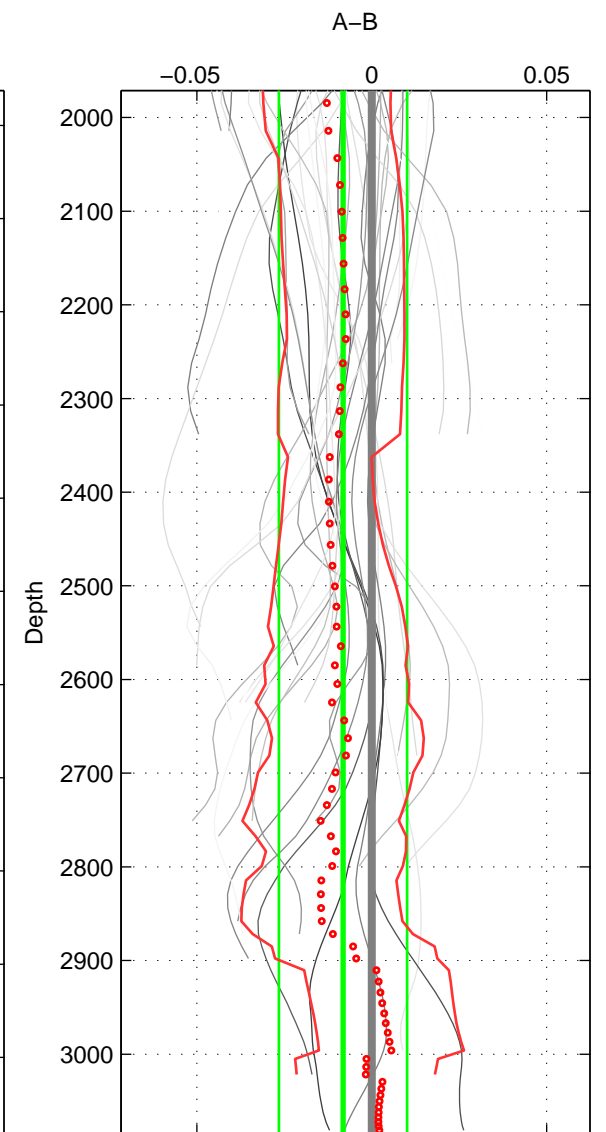

Cruise A (red). Date: Jul 2001 Cruisename: 160-06MT20010620

Cruise B (blue). Date: Aug 2003 Cruisename: 166-06MT20030723

*** "Favourite" values are means of spaces 1 2 3.

	Offset	O.StDev	Ratio	R.Stdev	Rating
SIGMA:	-0.013	0.005	1.000	0.000	4
THETA:	-0.013	0.006	1.000	0.000	4
DEPTH:	-0.008	0.018	1.000	0.001	4
FAV.:	-0.011	0.010	1.000	0.000	4

Profiles of A: 21
 Profiles of B: 5
 Diff profs : 35
 WMoffset (A-B): -0.013053
 WMoffset stdev: 0.005296
 WMratio (A/B): 0.99963
 WMratio stdev: 0.0001518

Quality (1-5): 4

Profiles of A: 21
 Profiles of B: 5
 Diff profs : 35
 WMoffset (A-B): -0.012598
 WMoffset stdev: 0.0056328
 WMratio (A/B): 0.99964
 WMratio stdev: 0.00016145

Quality (1-5): 4

Profiles of A: 21
 Profiles of B: 5
 Diff profs : 36
 WMoffset (A-B): -0.0082144
 WMoffset stdev: 0.018342
 WMratio (A/B): 0.99976
 WMratio stdev: 0.00052535

Quality (1-5): 4