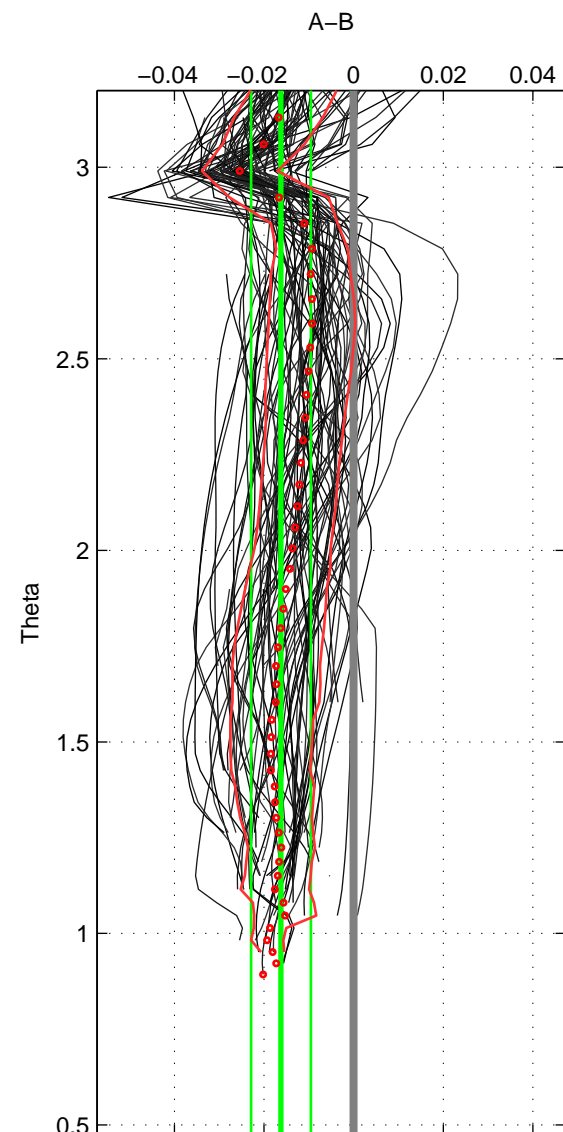

Cruise A (red). Date: Jul 2001 Cruisename: 160-06MT20010620

Cruise B (blue). Date: Jul 2003 Cruisename: 165-06MT20030626

\*\*\* "Favourite" values are means of spaces 1 2 3.

	Offset	O.StDev	Ratio	R.Stdev	Rating
SIGMA:	-0.015	0.007	1.000	0.000	4
THETA:	-0.016	0.007	1.000	0.000	4
DEPTH:	-0.011	0.010	1.000	0.000	4
FAV.:	-0.014	0.008	1.000	0.000	4

Profiles of A: 30  
 Profiles of B: 34  
 Diff profs : 100  
 WMoffset (A-B): -0.015499  
 WMoffset stdev: 0.0073926  
 WMratio (A/B): 0.99956  
 WMratio stdev: 0.00021178

Quality (1-5): 4

Profiles of A: 30  
 Profiles of B: 34  
 Diff profs : 100  
 WMoffset (A-B): -0.016222  
 WMoffset stdev: 0.0066611  
 WMratio (A/B): 0.99954  
 WMratio stdev: 0.00019083

Quality (1-5): 4

Profiles of A: 30  
 Profiles of B: 34  
 Diff profs : 100  
 WMoffset (A-B): -0.011266  
 WMoffset stdev: 0.010167  
 WMratio (A/B): 0.99968  
 WMratio stdev: 0.00029119

Quality (1-5): 4