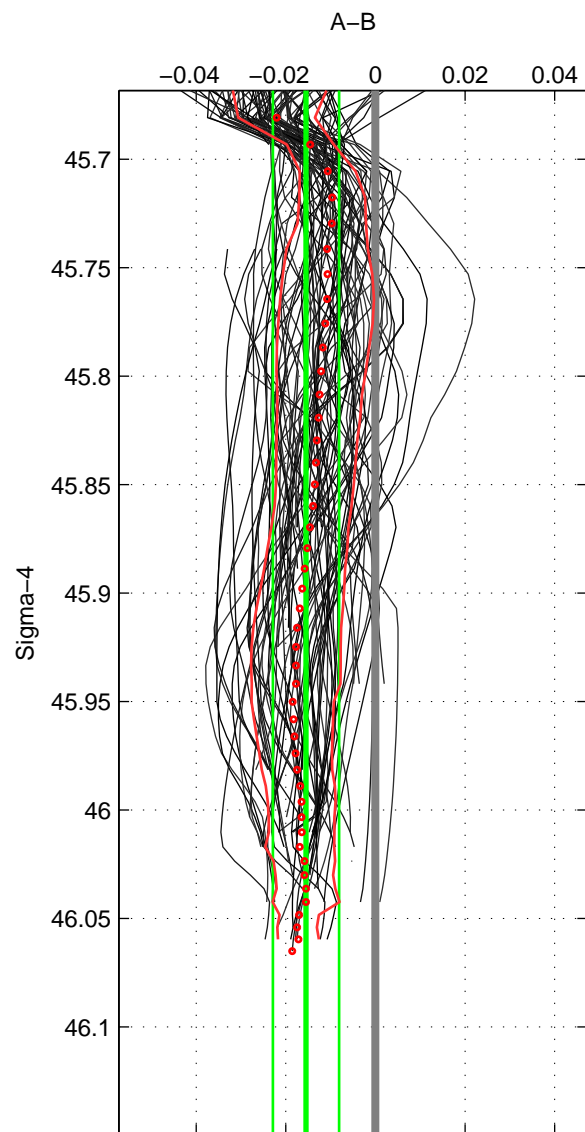

Cruise A (red). Date: Jul 2001 Cruisename: 160-06MT20010620

Cruise B (blue). Date: Jul 2003 Cruisename: 165-06MT20030626

\*\*\* "Favourite" values are means of spaces 1 2 3.

	Offset	O.StDev	Ratio	R.Stdev	Rating
SIGMA:	-0.015	0.007	1.000	0.000	4
THETA:	-0.016	0.007	1.000	0.000	4
DEPTH:	-0.011	0.010	1.000	0.000	4
FAV.:	-0.014	0.008	1.000	0.000	4

Profiles of A: 30  
 Profiles of B: 34  
 Diff profs : 100  
 WMoffset (A-B): -0.015499  
 WMoffset stdev: 0.0073926  
 WMratio (A/B): 0.99956  
 WMratio stdev: 0.00021178

Quality (1-5): 4

Profiles of A: 30  
 Profiles of B: 34  
 Diff profs : 100  
 WMoffset (A-B): -0.016222  
 WMoffset stdev: 0.0066611  
 WMratio (A/B): 0.99954  
 WMratio stdev: 0.00019083

Quality (1-5): 4

Profiles of A: 30  
 Profiles of B: 34  
 Diff profs : 100  
 WMoffset (A-B): -0.011266  
 WMoffset stdev: 0.010167  
 WMratio (A/B): 0.99968  
 WMratio stdev: 0.00029119

Quality (1-5): 4