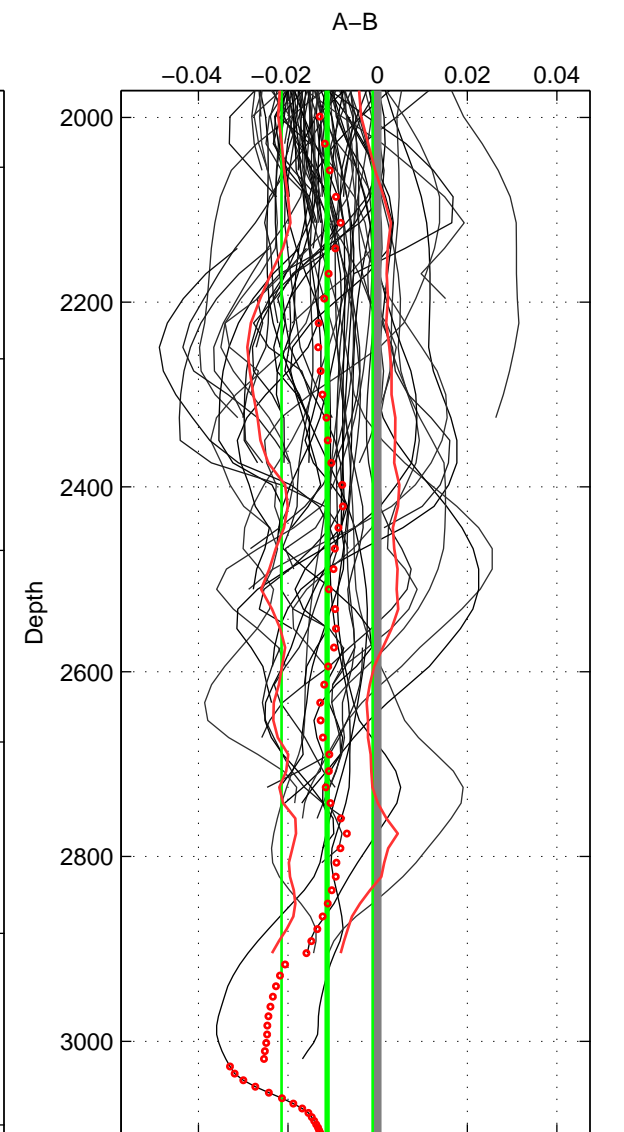

Cruise A (red). Date: Jul 2001 Cruisename: 160-06MT20010620

Cruise B (blue). Date: Jul 2003 Cruisename: 165-06MT20030626

\*\*\* "Favourite" values are means of spaces 1 2 3.

	Offset	O.StDev	Ratio	R.Stdev	Rating
SIGMA:	-0.015	0.007	1.000	0.000	4
THETA:	-0.016	0.007	1.000	0.000	4
DEPTH:	-0.011	0.010	1.000	0.000	4
FAV.:	-0.014	0.008	1.000	0.000	4

Profiles of A: 30  
 Profiles of B: 34  
 Diff profs : 100  
 WMoffset (A-B): -0.015499  
 WMoffset stdev: 0.0073926  
 WMratio (A/B): 0.99956  
 WMratio stdev: 0.00021178

Quality (1-5): 4

Profiles of A: 30  
 Profiles of B: 34  
 Diff profs : 100  
 WMoffset (A-B): -0.016222  
 WMoffset stdev: 0.0066611  
 WMratio (A/B): 0.99954  
 WMratio stdev: 0.00019083

Quality (1-5): 4

Profiles of A: 30  
 Profiles of B: 34  
 Diff profs : 100  
 WMoffset (A-B): -0.011266  
 WMoffset stdev: 0.010167  
 WMratio (A/B): 0.99968  
 WMratio stdev: 0.00029119

Quality (1-5): 4