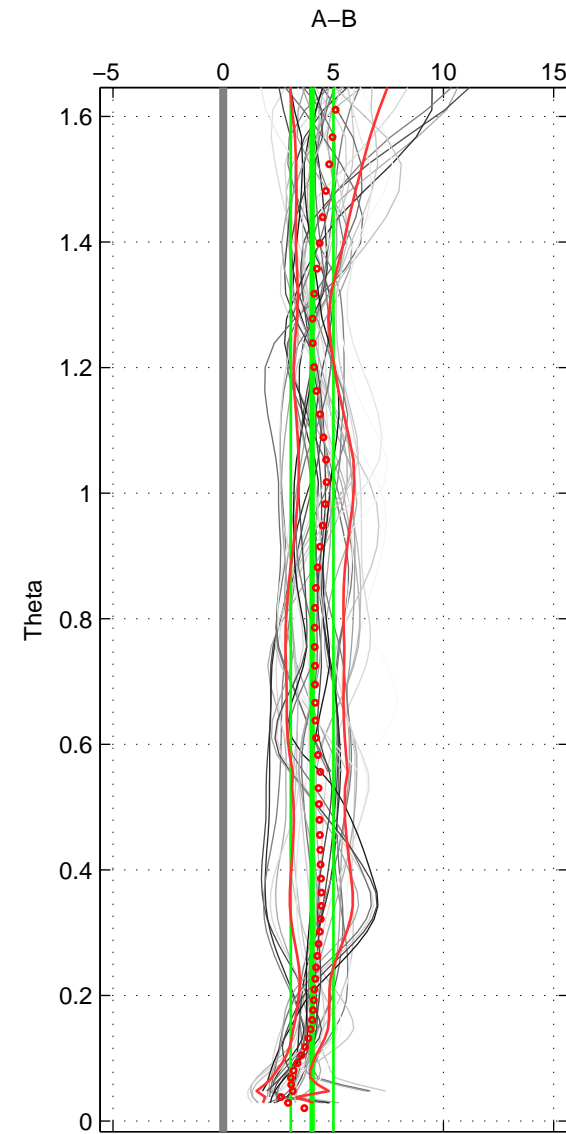

Cruise A (red). Date: Jan 2008 Cruisename: 513-33RO20071215  
 Cruise B (blue). Date: Mar 1992 Cruisename: 733-90KD19920214

\*\*\* "Favourite" values are means of spaces 1 2 3.

	Offset	O.StDev	Ratio	R.Stdev	Rating
SIGMA:	0.004	0.001	1.000	0.000	5
THETA:	0.004	0.001	1.000	0.000	5
DEPTH:	0.004	0.001	1.000	0.000	5
FAV. :	0.004	0.001	1.000	0.000	5

Profiles of A: 9  
 Profiles of B: 7  
 Diff profs : 39  
 WMoffset (A-B): 0.0043257  
 WMoffset stdev: 0.0010064  
 WMratio (A/B): 1.0001  
 WMratio stdev: 2.8997e-05

Quality (1-5): 5

Profiles of A: 9  
 Profiles of B: 7  
 Diff profs : 39  
 WMoffset (A-B): 0.0040345  
 WMoffset stdev: 0.00096925  
 WMratio (A/B): 1.0001  
 WMratio stdev: 2.7926e-05

Quality (1-5): 5

Profiles of A: 9  
 Profiles of B: 7  
 Diff profs : 39  
 WMoffset (A-B): 0.0037923  
 WMoffset stdev: 0.00097855  
 WMratio (A/B): 1.0001  
 WMratio stdev: 2.82e-05

Quality (1-5): 5