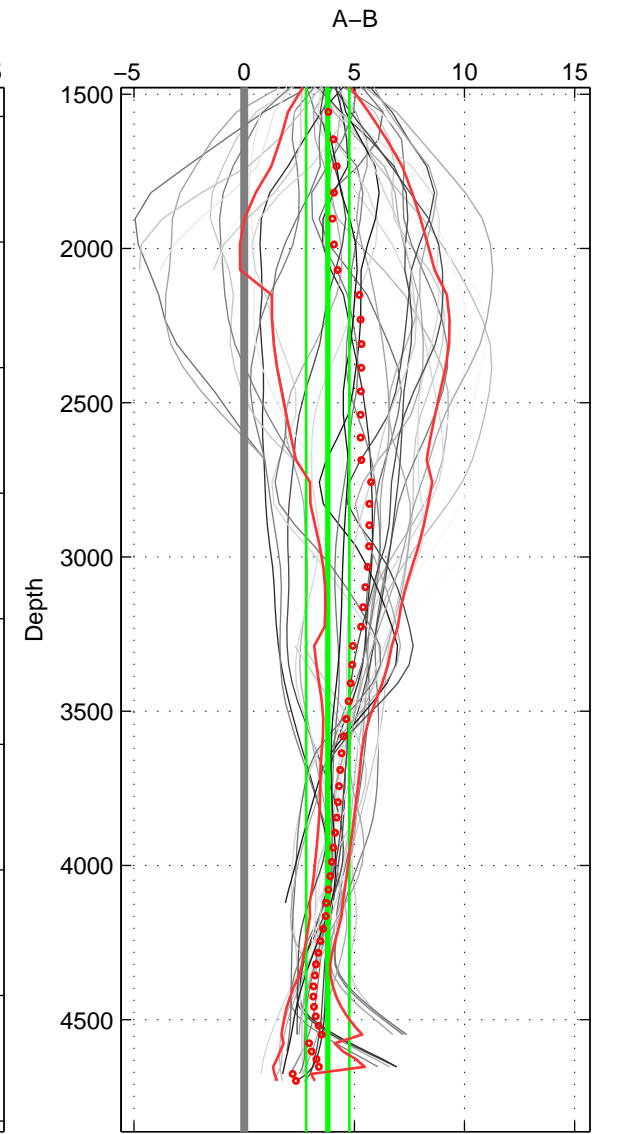

Cruise A (red). Date: Jan 2008 Cruisename: 513-33RO20071215  
 Cruise B (blue). Date: Mar 1992 Cruisename: 733-90KD19920214

\*\*\* "Favourite" values are means of spaces 1 2 3.

	Offset	O.StDev	Ratio	R.Stdev	Rating
SIGMA:	0.004	0.001	1.000	0.000	5
THETA:	0.004	0.001	1.000	0.000	5
DEPTH:	0.004	0.001	1.000	0.000	5
FAV. :	0.004	0.001	1.000	0.000	5

Profiles of A: 9  
 Profiles of B: 7  
 Diff profs : 39  
 WMoffset (A-B): 0.0043257  
 WMoffset stdev: 0.0010064  
 WMratio (A/B): 1.0001  
 WMratio stdev: 2.8997e-05

Quality (1-5): 5

Profiles of A: 9  
 Profiles of B: 7  
 Diff profs : 39  
 WMoffset (A-B): 0.0040345  
 WMoffset stdev: 0.00096925  
 WMratio (A/B): 1.0001  
 WMratio stdev: 2.7926e-05

Quality (1-5): 5

Profiles of A: 9  
 Profiles of B: 7  
 Diff profs : 39  
 WMoffset (A-B): 0.0037923  
 WMoffset stdev: 0.00097855  
 WMratio (A/B): 1.0001  
 WMratio stdev: 2.82e-05

Quality (1-5): 5