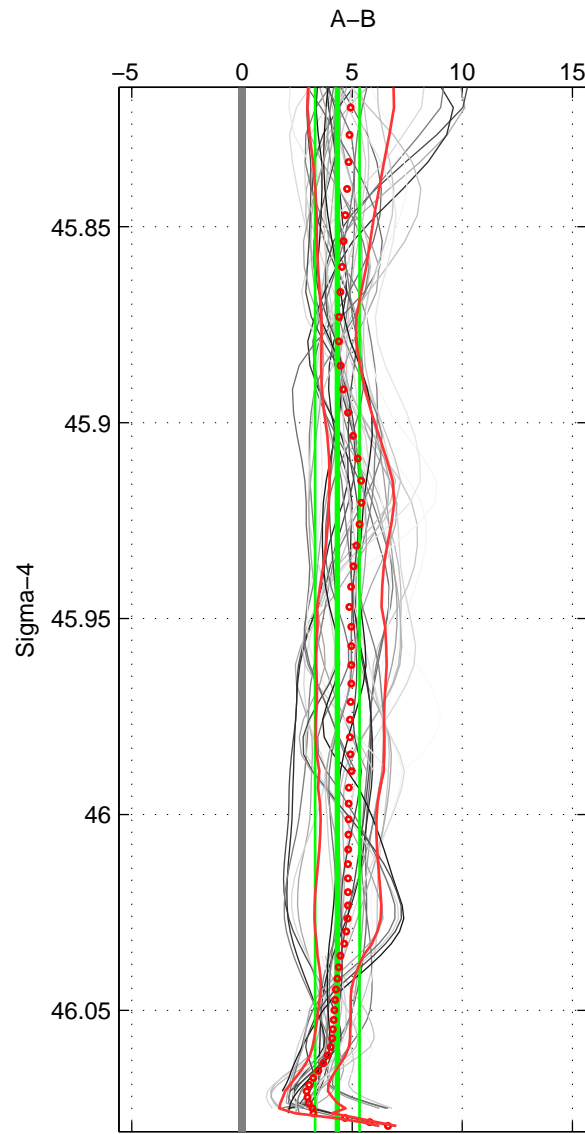

Cruise A (red). Date: Jan 2008 Cruisename: 513-33RO20071215  
 Cruise B (blue). Date: Mar 1992 Cruisename: 733-90KD19920214

\*\*\* "Favourite" values are means of spaces 1 2 3.

	Offset	O.StDev	Ratio	R.Stdev	Rating
SIGMA:	0.004	0.001	1.000	0.000	5
THETA:	0.004	0.001	1.000	0.000	5
DEPTH:	0.004	0.001	1.000	0.000	5
FAV. :	0.004	0.001	1.000	0.000	5

Profiles of A: 9  
 Profiles of B: 7  
 Diff profs : 39  
 WMoffset (A-B): 0.0043257  
 WMoffset stdev: 0.0010064  
 WMratio (A/B): 1.0001  
 WMratio stdev: 2.8997e-05

Quality (1-5): 5

Profiles of A: 9  
 Profiles of B: 7  
 Diff profs : 39  
 WMoffset (A-B): 0.0040345  
 WMoffset stdev: 0.00096925  
 WMratio (A/B): 1.0001  
 WMratio stdev: 2.7926e-05

Quality (1-5): 5

Profiles of A: 9  
 Profiles of B: 7  
 Diff profs : 39  
 WMoffset (A-B): 0.0037923  
 WMoffset stdev: 0.00097855  
 WMratio (A/B): 1.0001  
 WMratio stdev: 2.82e-05

Quality (1-5): 5