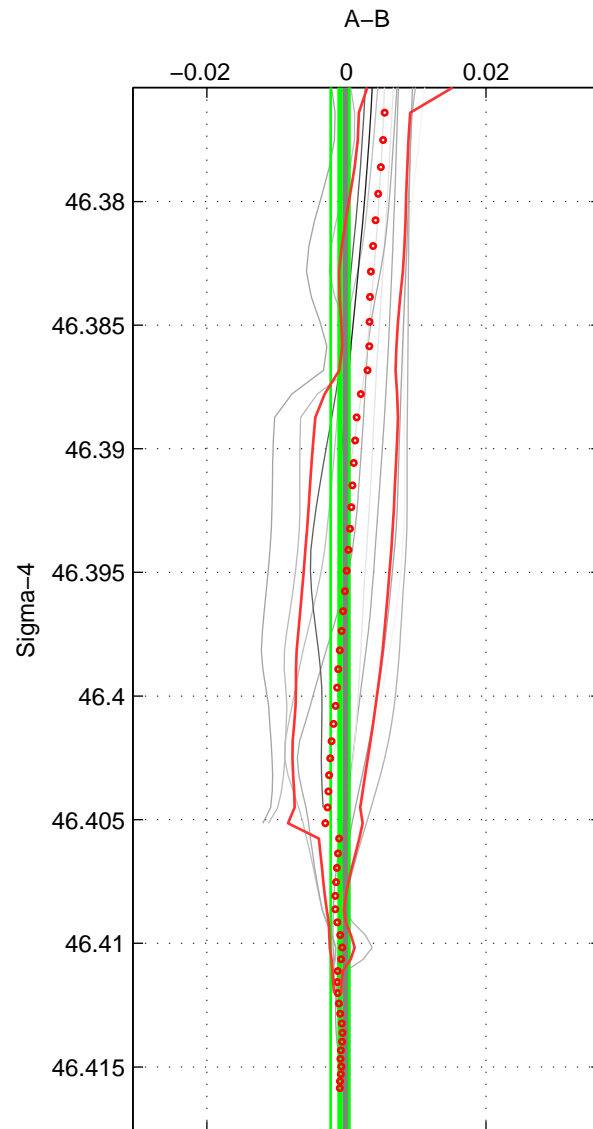

Cruise A (red). Date: Sep 1991 Cruisename: 106-77DN19910726
 Cruise B (blue). Date: May 2002 Cruisename: 108-77DN20020420

*** "Favourite" values are means of spaces 1 2.

	Offset	O.StDev	Ratio	R.Stdev	Rating
SIGMA:	-0.001	0.001	1.000	0.000	4
THETA:	0.003	0.007	1.000	0.000	4
DEPTH:	-0.003	0.005	1.000	0.000	3
FAV.:	0.001	0.004	1.000	0.000	4

Profiles of A: 8
 Profiles of B: 3
 Diff profs : 19
 WMoffset (A-B): -0.0009345
 WMoffset stdev: 0.0013324
 WMratio (A/B): 0.99997
 WMratio stdev: 3.8137e-05

Quality (1-5): 4

Profiles of A: 8
 Profiles of B: 3
 Diff profs : 19
 WMoffset (A-B): 0.0028894
 WMoffset stdev: 0.0065265
 WMratio (A/B): 1.0001
 WMratio stdev: 0.00018692

Quality (1-5): 4

Profiles of A: 8
 Profiles of B: 3
 Diff profs : 19
 WMoffset (A-B): -0.0032786
 WMoffset stdev: 0.0047018
 WMratio (A/B): 0.99991
 WMratio stdev: 0.00013459

Quality (1-5): 3