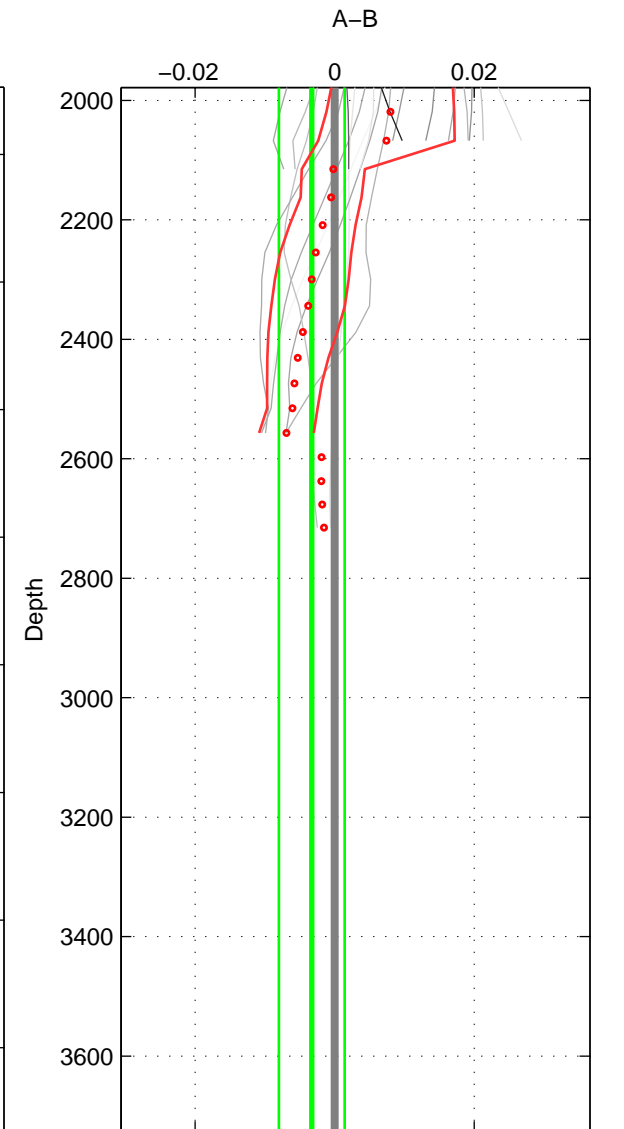

Cruise A (red). Date: Sep 1991 Cruisename: 106-77DN19910726
 Cruise B (blue). Date: May 2002 Cruisename: 108-77DN20020420

*** "Favourite" values are means of spaces 1 2.

	Offset	O.StDev	Ratio	R.Stdev	Rating
SIGMA:	-0.001	0.001	1.000	0.000	4
THETA:	0.003	0.007	1.000	0.000	4
DEPTH:	-0.003	0.005	1.000	0.000	3
FAV.:	0.001	0.004	1.000	0.000	4

Profiles of A: 8
 Profiles of B: 3
 Diff profs : 19
 WMoffset (A-B): -0.0009345
 WMoffset stdev: 0.0013324
 WMratio (A/B): 0.99997
 WMratio stdev: 3.8137e-05

Quality (1-5): 4

Profiles of A: 8
 Profiles of B: 3
 Diff profs : 19
 WMoffset (A-B): 0.0028894
 WMoffset stdev: 0.0065265
 WMratio (A/B): 1.0001
 WMratio stdev: 0.00018692

Quality (1-5): 4

Profiles of A: 8
 Profiles of B: 3
 Diff profs : 19
 WMoffset (A-B): -0.0032786
 WMoffset stdev: 0.0047018
 WMratio (A/B): 0.99991
 WMratio stdev: 0.00013459

Quality (1-5): 3