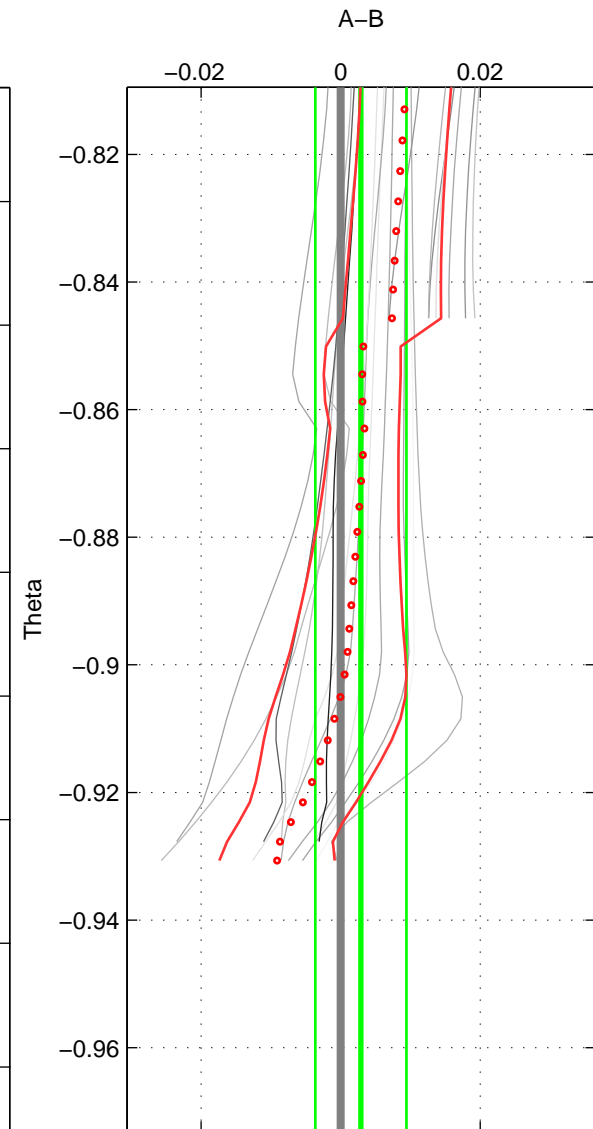

Cruise A (red). Date: Sep 1991 Cruisename: 106-77DN19910726
 Cruise B (blue). Date: May 2002 Cruisename: 108-77DN20020420

*** "Favourite" values are means of spaces 1 2.

	Offset	O.StDev	Ratio	R.Stdev	Rating
SIGMA:	-0.001	0.001	1.000	0.000	4
THETA:	0.003	0.007	1.000	0.000	4
DEPTH:	-0.003	0.005	1.000	0.000	3
FAV.:	0.001	0.004	1.000	0.000	4

Profiles of A: 8
 Profiles of B: 3
 Diff profs : 19
 WMoffset (A-B): -0.0009345
 WMoffset stdev: 0.0013324
 WMratio (A/B): 0.99997
 WMratio stdev: 3.8137e-05

Quality (1-5): 4

Profiles of A: 8
 Profiles of B: 3
 Diff profs : 19
 WMoffset (A-B): 0.0028894
 WMoffset stdev: 0.0065265
 WMratio (A/B): 1.0001
 WMratio stdev: 0.00018692

Quality (1-5): 4

Profiles of A: 8
 Profiles of B: 3
 Diff profs : 19
 WMoffset (A-B): -0.0032786
 WMoffset stdev: 0.0047018
 WMratio (A/B): 0.99991
 WMratio stdev: 0.00013459

Quality (1-5): 3