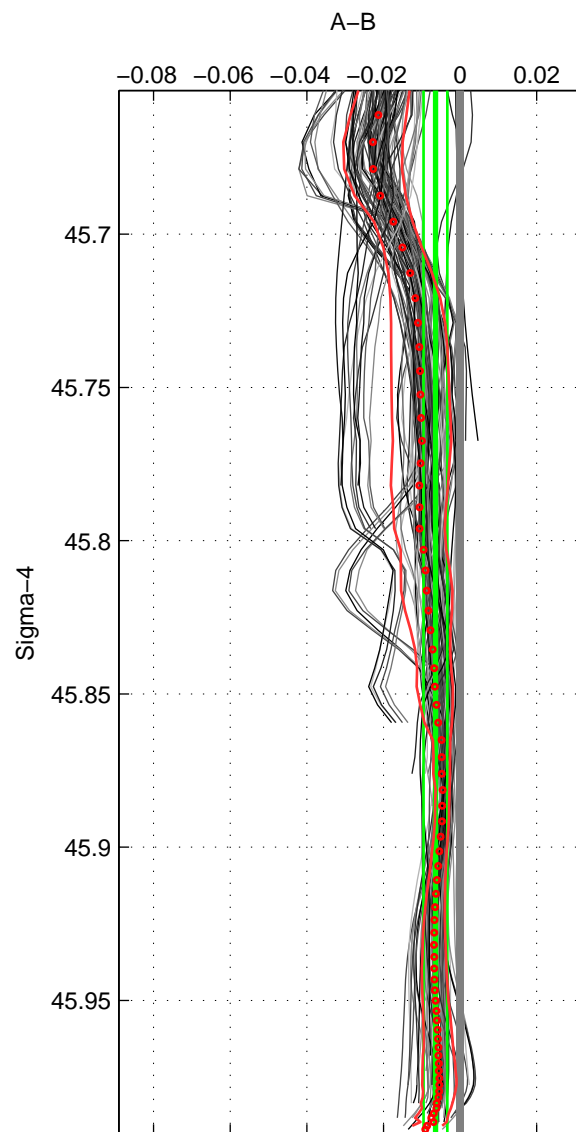

Cruise A (red). Date: Jul 2002 Cruisename: 193-18HU20020623

Cruise B (blue). Date: Jun 2006 Cruisename: 197-18HU20060524

\*\*\* "Favourite" values are means of spaces 1 2 3.

	Offset	O.StDev	Ratio	R.Stdev	Rating
SIGMA:	-0.006	0.003	1.000	0.000	5
THETA:	-0.006	0.003	1.000	0.000	5
DEPTH:	-0.007	0.005	1.000	0.000	5
FAV.:	-0.006	0.004	1.000	0.000	5

Profiles of A: 17  
 Profiles of B: 21  
 Diff profs : 100  
 WMoffset (A-B): -0.0064118  
 WMoffset stdev: 0.0031065  
 WMratio (A/B): 0.99982  
 WMratio stdev: 8.9023e-05

Quality (1-5): 5

Profiles of A: 17  
 Profiles of B: 21  
 Diff profs : 100  
 WMoffset (A-B): -0.005707  
 WMoffset stdev: 0.0025811  
 WMratio (A/B): 0.99984  
 WMratio stdev: 7.3977e-05

Quality (1-5): 5

Profiles of A: 17  
 Profiles of B: 21  
 Diff profs : 100  
 WMoffset (A-B): -0.006585  
 WMoffset stdev: 0.0052054  
 WMratio (A/B): 0.99981  
 WMratio stdev: 0.00014919

Quality (1-5): 5