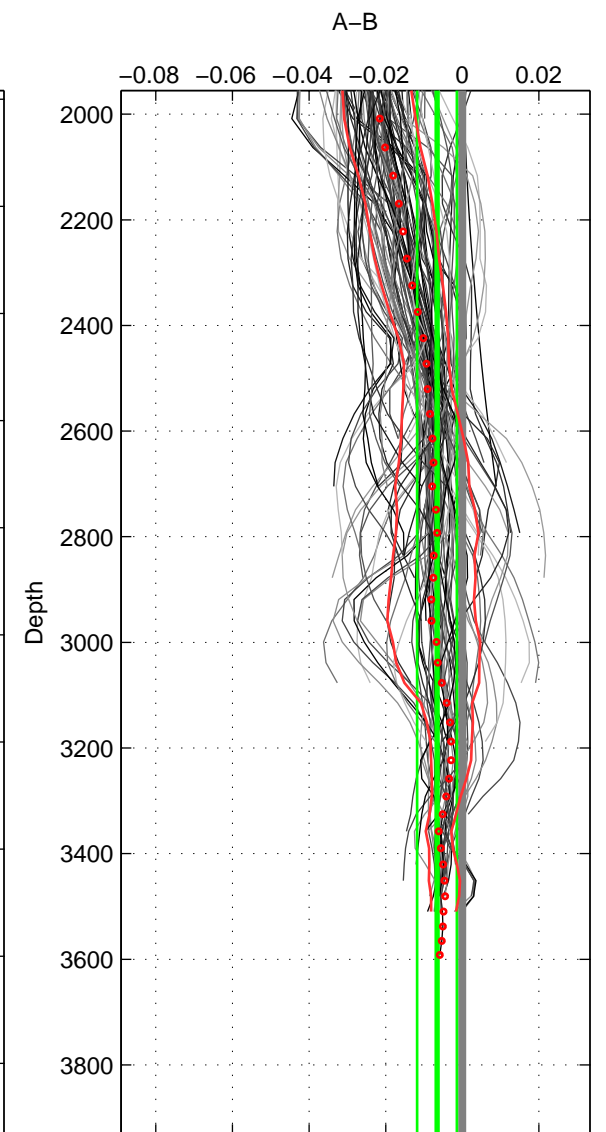

Cruise A (red). Date: Jul 2002 Cruisename: 193-18HU20020623

Cruise B (blue). Date: Jun 2006 Cruisename: 197-18HU20060524

\*\*\* "Favourite" values are means of spaces 1 2 3.

	Offset	O.StDev	Ratio	R.Stdev	Rating
SIGMA:	-0.006	0.003	1.000	0.000	5
THETA:	-0.006	0.003	1.000	0.000	5
DEPTH:	-0.007	0.005	1.000	0.000	5
FAV.:	-0.006	0.004	1.000	0.000	5

Profiles of A: 17  
 Profiles of B: 21  
 Diff profs : 100  
 WMoffset (A-B): -0.0064118  
 WMoffset stdev: 0.0031065  
 WMratio (A/B): 0.99982  
 WMratio stdev: 8.9023e-05

Quality (1-5): 5

Profiles of A: 17  
 Profiles of B: 21  
 Diff profs : 100  
 WMoffset (A-B): -0.005707  
 WMoffset stdev: 0.0025811  
 WMratio (A/B): 0.99984  
 WMratio stdev: 7.3977e-05

Quality (1-5): 5

Profiles of A: 17  
 Profiles of B: 21  
 Diff profs : 100  
 WMoffset (A-B): -0.006585  
 WMoffset stdev: 0.0052054  
 WMratio (A/B): 0.99981  
 WMratio stdev: 0.00014919

Quality (1-5): 5