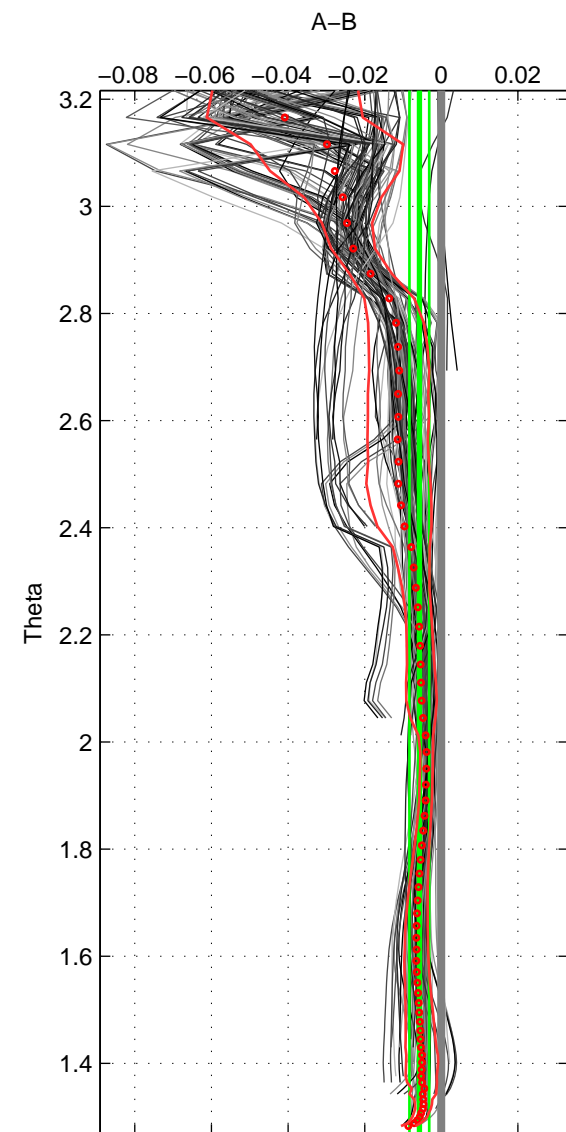

Cruise A (red). Date: Jul 2002 Cruisename: 193-18HU20020623

Cruise B (blue). Date: Jun 2006 Cruisename: 197-18HU20060524

\*\*\* "Favourite" values are means of spaces 1 2 3.

	Offset	O.StDev	Ratio	R.Stdev	Rating
SIGMA:	-0.006	0.003	1.000	0.000	5
THETA:	-0.006	0.003	1.000	0.000	5
DEPTH:	-0.007	0.005	1.000	0.000	5
FAV.:	-0.006	0.004	1.000	0.000	5

Profiles of A: 17  
 Profiles of B: 21  
 Diff profs : 100  
 WMoffset (A-B): -0.0064118  
 WMoffset stdev: 0.0031065  
 WMratio (A/B): 0.99982  
 WMratio stdev: 8.9023e-05

Quality (1-5): 5

Profiles of A: 17  
 Profiles of B: 21  
 Diff profs : 100  
 WMoffset (A-B): -0.005707  
 WMoffset stdev: 0.0025811  
 WMratio (A/B): 0.99984  
 WMratio stdev: 7.3977e-05

Quality (1-5): 5

Profiles of A: 17  
 Profiles of B: 21  
 Diff profs : 100  
 WMoffset (A-B): -0.006585  
 WMoffset stdev: 0.0052054  
 WMratio (A/B): 0.99981  
 WMratio stdev: 0.00014919

Quality (1-5): 5