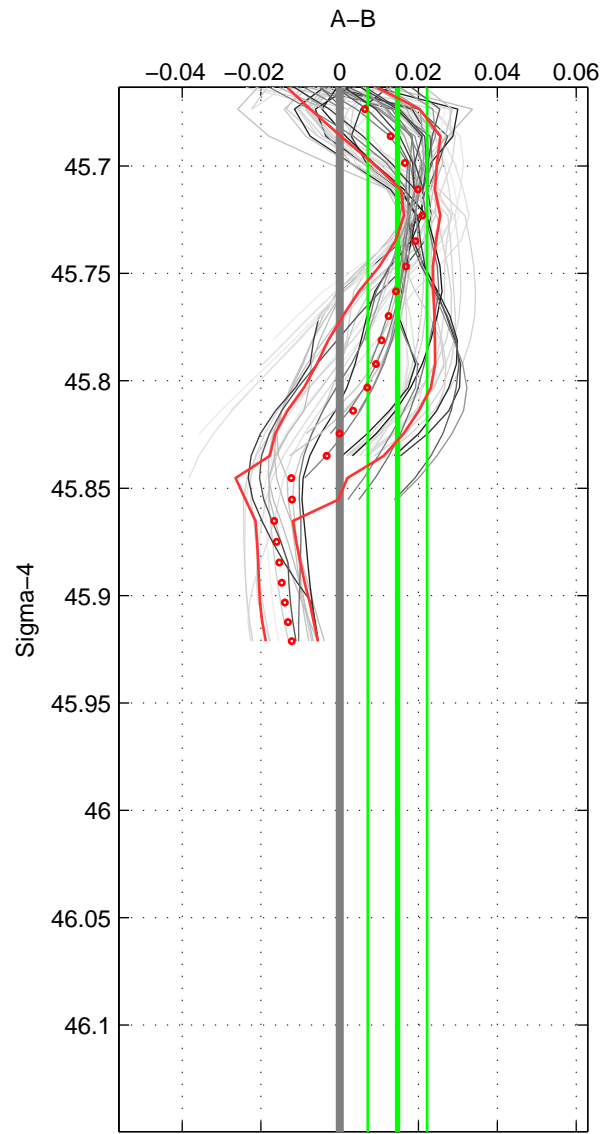

Cruise A (red). Date: Jul 1992 Cruisename: 85-58JH19920712

Cruise B (blue). Date: Jul 2003 Cruisename: 165-06MT20030626

*** "Favourite" values are means of spaces 1 2 3.

	Offset	O.StDev	Ratio	R.Stdev	Rating
SIGMA:	0.015	0.008	1.000	0.000	4
THETA:	0.014	0.007	1.000	0.000	4
DEPTH:	0.013	0.011	1.000	0.000	4
FAV.:	0.014	0.009	1.000	0.000	4

Profiles of A: 4
 Profiles of B: 23
 Diff profs: 68
 WMoffset (A-B): 0.014665
 WMoffset stdev: 0.007533
 WMratio (A/B): 1.0004
 WMratio stdev: 0.00021586

Quality (1-5): 4

Profiles of A: 4
 Profiles of B: 23
 Diff profs: 68
 WMoffset (A-B): 0.013952
 WMoffset stdev: 0.0073642
 WMratio (A/B): 1.0004
 WMratio stdev: 0.00021102

Quality (1-5): 4

Profiles of A: 4
 Profiles of B: 23
 Diff profs: 68
 WMoffset (A-B): 0.012881
 WMoffset stdev: 0.011285
 WMratio (A/B): 1.0004
 WMratio stdev: 0.00032336

Quality (1-5): 4