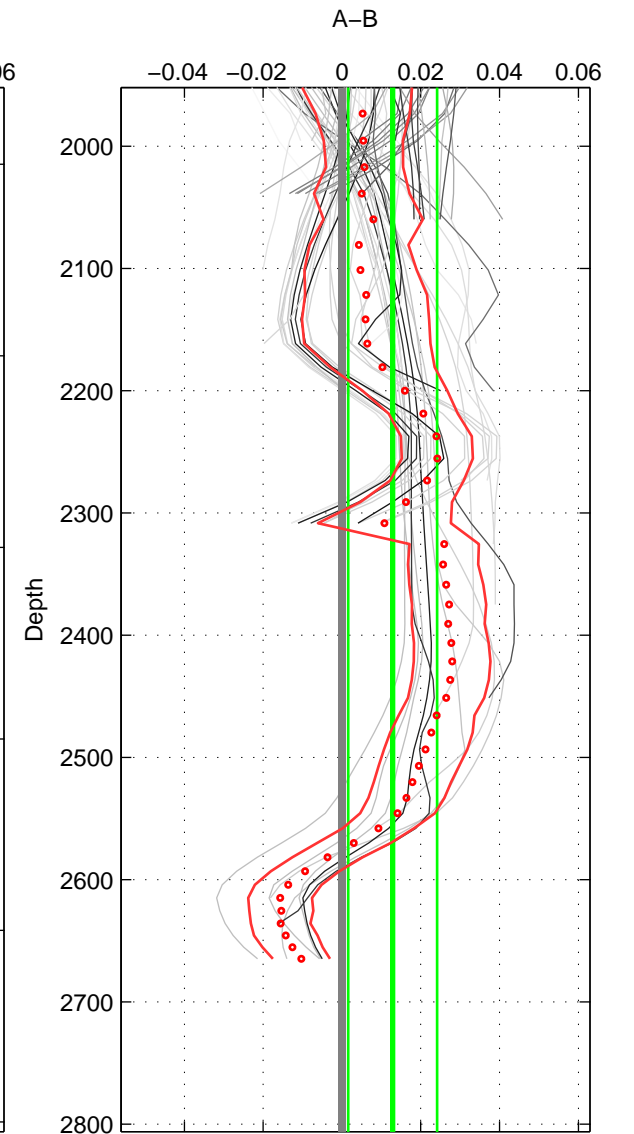

Cruise A (red). Date: Jul 1992 Cruisename: 85-58JH19920712

Cruise B (blue). Date: Jul 2003 Cruisename: 165-06MT20030626

*** "Favourite" values are means of spaces 1 2 3.

	Offset	O.StDev	Ratio	R.Stdev	Rating
SIGMA:	0.015	0.008	1.000	0.000	4
THETA:	0.014	0.007	1.000	0.000	4
DEPTH:	0.013	0.011	1.000	0.000	4
FAV.:	0.014	0.009	1.000	0.000	4

Profiles of A: 4
 Profiles of B: 23
 Diff profs: 68
 WMoffset (A-B): 0.014665
 WMoffset stdev: 0.007533
 WMratio (A/B): 1.0004
 WMratio stdev: 0.00021586

Quality (1-5): 4

Profiles of A: 4
 Profiles of B: 23
 Diff profs: 68
 WMoffset (A-B): 0.013952
 WMoffset stdev: 0.0073642
 WMratio (A/B): 1.0004
 WMratio stdev: 0.00021102

Quality (1-5): 4

Profiles of A: 4
 Profiles of B: 23
 Diff profs: 68
 WMoffset (A-B): 0.012881
 WMoffset stdev: 0.011285
 WMratio (A/B): 1.0004
 WMratio stdev: 0.00032336

Quality (1-5): 4