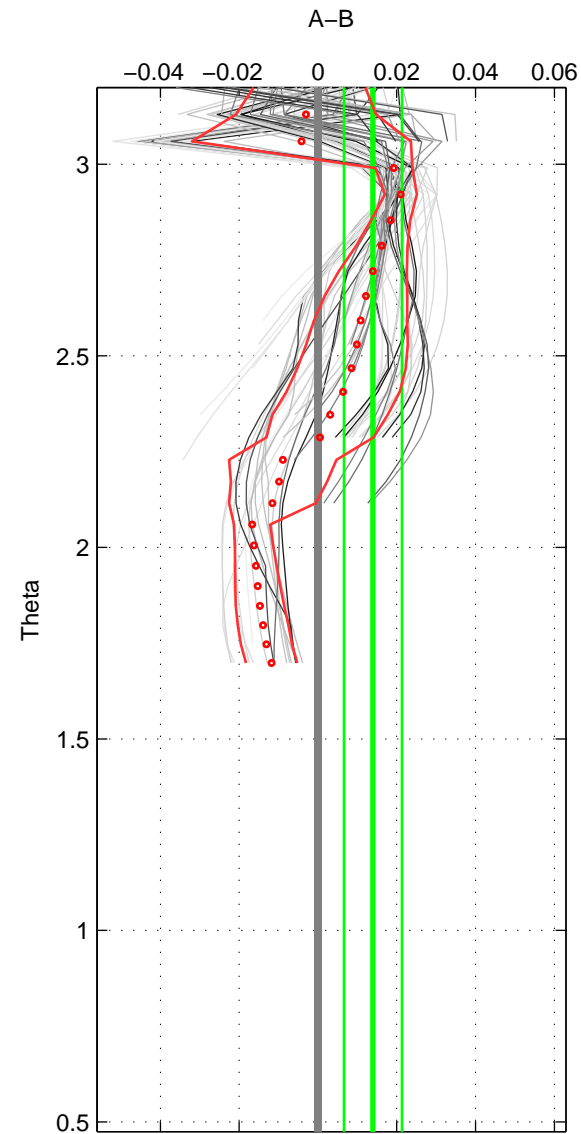

Cruise A (red). Date: Jul 1992 Cruisename: 85-58JH19920712

Cruise B (blue). Date: Jul 2003 Cruisename: 165-06MT20030626

*** "Favourite" values are means of spaces 1 2 3.

	Offset	O.StDev	Ratio	R.Stdev	Rating
SIGMA:	0.015	0.008	1.000	0.000	4
THETA:	0.014	0.007	1.000	0.000	4
DEPTH:	0.013	0.011	1.000	0.000	4
FAV.:	0.014	0.009	1.000	0.000	4

Profiles of A: 4
 Profiles of B: 23
 Diff profs: 68
 WMoffset (A-B): 0.014665
 WMoffset stdev: 0.007533
 WMratio (A/B): 1.0004
 WMratio stdev: 0.00021586

Quality (1-5): 4

Profiles of A: 4
 Profiles of B: 23
 Diff profs: 68
 WMoffset (A-B): 0.013952
 WMoffset stdev: 0.0073642
 WMratio (A/B): 1.0004
 WMratio stdev: 0.00021102

Quality (1-5): 4

Profiles of A: 4
 Profiles of B: 23
 Diff profs: 68
 WMoffset (A-B): 0.012881
 WMoffset stdev: 0.011285
 WMratio (A/B): 1.0004
 WMratio stdev: 0.00032336

Quality (1-5): 4