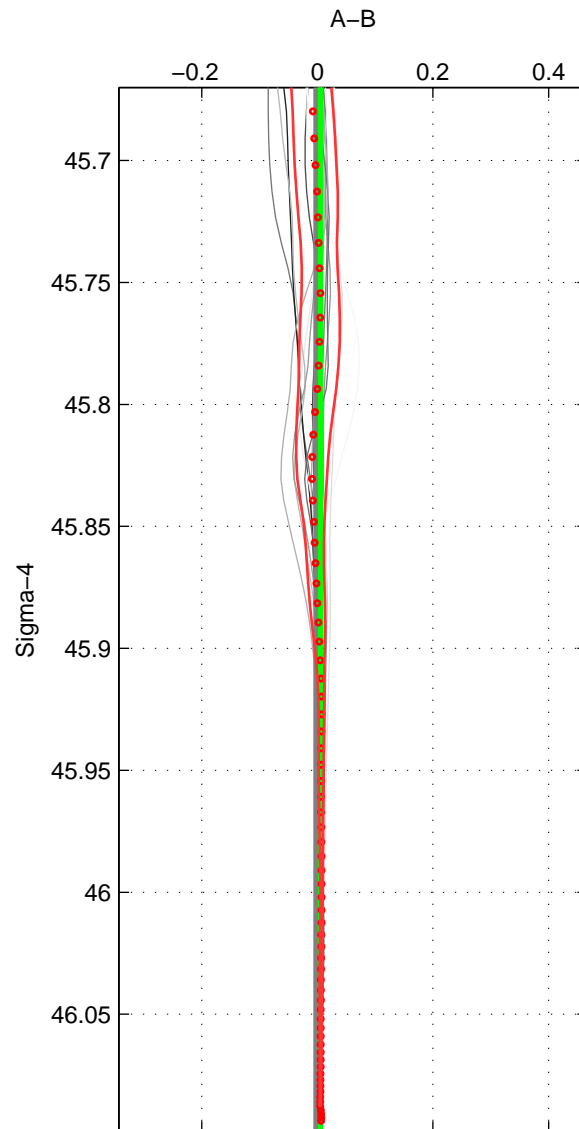

Cruise A (red). Date: Feb 2010 Cruisename: 216-29HE20100208

Cruise B (blue). Date: Apr 1995 Cruisename: 320-74JC19950320

*** "Favourite" values are means of spaces 1 2 3.

	Offset	O.StDev	Ratio	R.Stdev	Rating
SIGMA:	0.006	0.002	1.000	0.000	5
THETA:	0.004	0.001	1.000	0.000	5
DEPTH:	0.006	0.002	1.000	0.000	5
FAV.:	0.005	0.002	1.000	0.000	5

Profiles of A: 4
 Profiles of B: 8
 Diff profs : 15
 WMoffset (A-B): 0.0057165
 WMoffset stdev: 0.0016965
 WMratio (A/B): 1.0002
 WMratio stdev: 4.894e-05

Quality (1-5): 5

Profiles of A: 4
 Profiles of B: 8
 Diff profs : 15
 WMoffset (A-B): 0.0044635
 WMoffset stdev: 0.0013513
 WMratio (A/B): 1.0001
 WMratio stdev: 3.8979e-05

Quality (1-5): 5

Profiles of A: 4
 Profiles of B: 8
 Diff profs : 15
 WMoffset (A-B): 0.0055694
 WMoffset stdev: 0.0024043
 WMratio (A/B): 1.0002
 WMratio stdev: 6.936e-05

Quality (1-5): 5