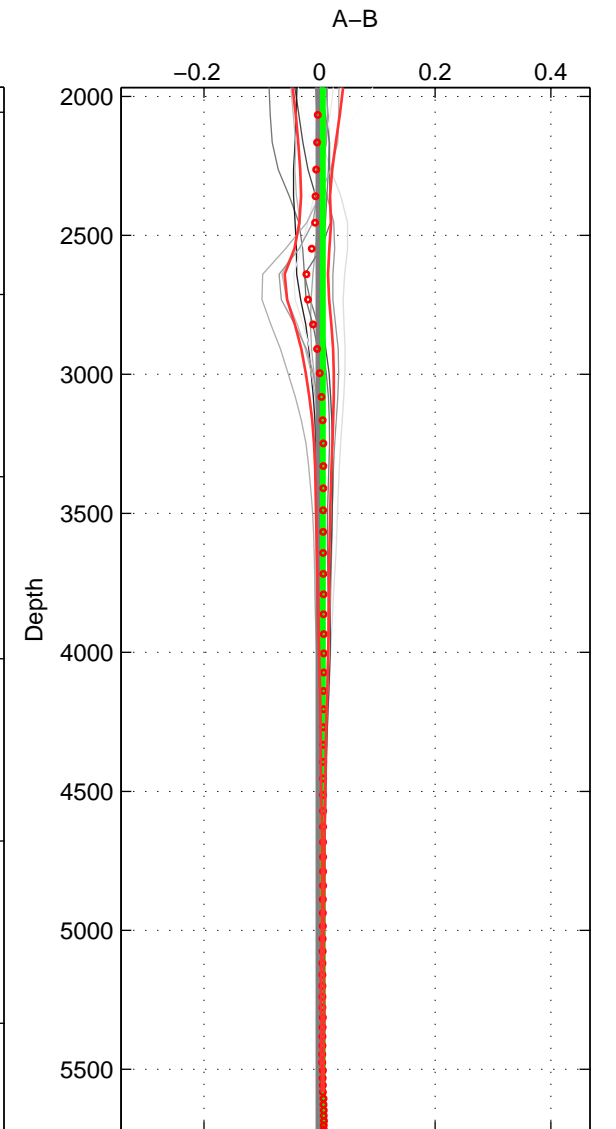

Cruise A (red). Date: Feb 2010 Cruisename: 216-29HE20100208

Cruise B (blue). Date: Apr 1995 Cruisename: 320-74JC19950320

*** "Favourite" values are means of spaces 1 2 3.

	Offset	O.StDev	Ratio	R.Stdev	Rating
SIGMA:	0.006	0.002	1.000	0.000	5
THETA:	0.004	0.001	1.000	0.000	5
DEPTH:	0.006	0.002	1.000	0.000	5
FAV.:	0.005	0.002	1.000	0.000	5

Profiles of A: 4
 Profiles of B: 8
 Diff profs : 15
 WMoffset (A-B): 0.0057165
 WMoffset stdev: 0.0016965
 WMratio (A/B): 1.0002
 WMratio stdev: 4.894e-05

Quality (1-5): 5

Profiles of A: 4
 Profiles of B: 8
 Diff profs : 15
 WMoffset (A-B): 0.0044635
 WMoffset stdev: 0.0013513
 WMratio (A/B): 1.0001
 WMratio stdev: 3.8979e-05

Quality (1-5): 5

Profiles of A: 4
 Profiles of B: 8
 Diff profs : 15
 WMoffset (A-B): 0.0055694
 WMoffset stdev: 0.0024043
 WMratio (A/B): 1.0002
 WMratio stdev: 6.936e-05

Quality (1-5): 5