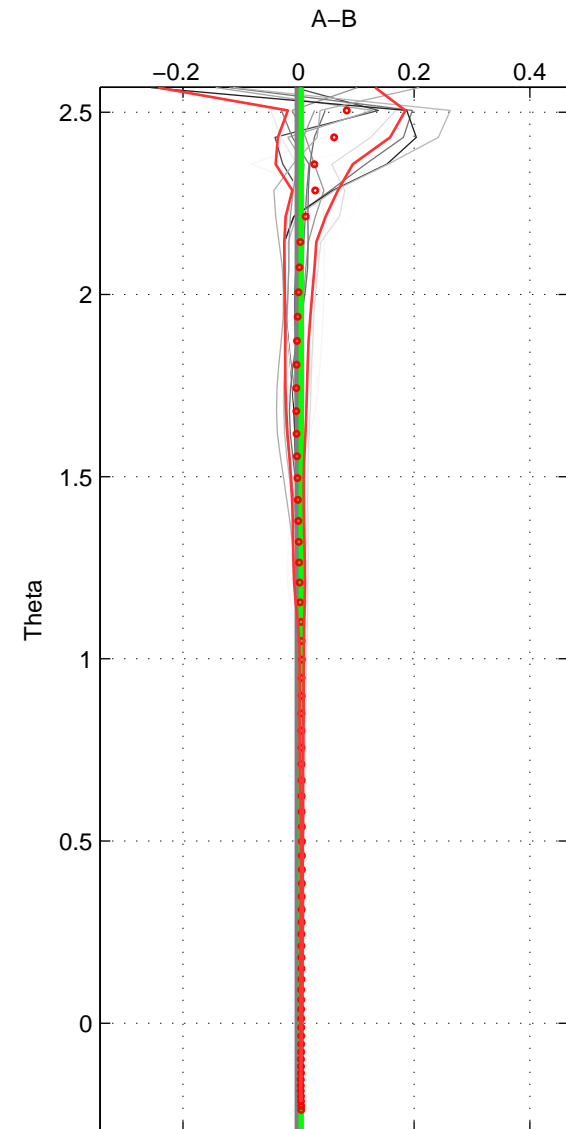

Cruise A (red). Date: Feb 2010 Cruisename: 216-29HE20100208

Cruise B (blue). Date: Apr 1995 Cruisename: 320-74JC19950320

*** "Favourite" values are means of spaces 1 2 3.

	Offset	O.StDev	Ratio	R.Stdev	Rating
SIGMA:	0.006	0.002	1.000	0.000	5
THETA:	0.004	0.001	1.000	0.000	5
DEPTH:	0.006	0.002	1.000	0.000	5
FAV.:	0.005	0.002	1.000	0.000	5

Profiles of A: 4
 Profiles of B: 8
 Diff profs : 15
 WMoffset (A-B): 0.0057165
 WMoffset stdev: 0.0016965
 WMratio (A/B): 1.0002
 WMratio stdev: 4.894e-05

Quality (1-5): 5

Profiles of A: 4
 Profiles of B: 8
 Diff profs : 15
 WMoffset (A-B): 0.0044635
 WMoffset stdev: 0.0013513
 WMratio (A/B): 1.0001
 WMratio stdev: 3.8979e-05

Quality (1-5): 5

Profiles of A: 4
 Profiles of B: 8
 Diff profs : 15
 WMoffset (A-B): 0.0055694
 WMoffset stdev: 0.0024043
 WMratio (A/B): 1.0002
 WMratio stdev: 6.936e-05

Quality (1-5): 5