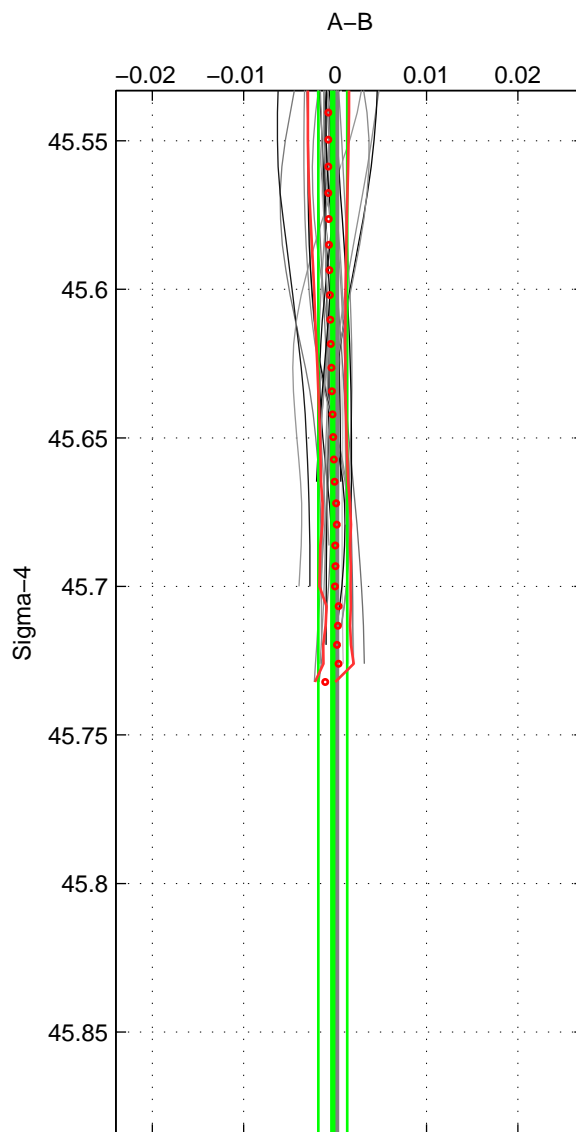

Cruise A (red). Date: Jun 1997 Cruisename: 681-49UP19970530  
 Cruise B (blue). Date: May 1999 Cruisename: 687-49UP19990419

\*\*\* "Favourite" values are those of space 1.

	Offset	O.StDev	Ratio	R.Stdev	Rating
SIGMA:	-0.000	0.002	1.000	0.000	5
THETA:	-0.001	0.003	1.000	0.000	4
DEPTH:	0.002	0.001	1.000	0.000	3
FAV.:	-0.000	0.002	1.000	0.000	5

Profiles of A: 17  
 Profiles of B: 9  
 Diff profs: 33  
 WMoffset (A-B): -0.0002637  
 WMoffset stdev: 0.0015845  
 WMratio (A/B): 0.99999  
 WMratio stdev: 4.5819e-05

Quality (1-5): 5

Profiles of A: 17  
 Profiles of B: 9  
 Diff profs: 33  
 WMoffset (A-B): -0.0005178  
 WMoffset stdev: 0.0027922  
 WMratio (A/B): 0.99999  
 WMratio stdev: 8.0727e-05

Quality (1-5): 4

Profiles of A: 17  
 Profiles of B: 9  
 Diff profs: 33  
 WMoffset (A-B): 0.001764  
 WMoffset stdev: 0.0009109  
 WMratio (A/B): 1.0001  
 WMratio stdev: 2.6399e-05

Quality (1-5): 3

Please note that statistics are bad.