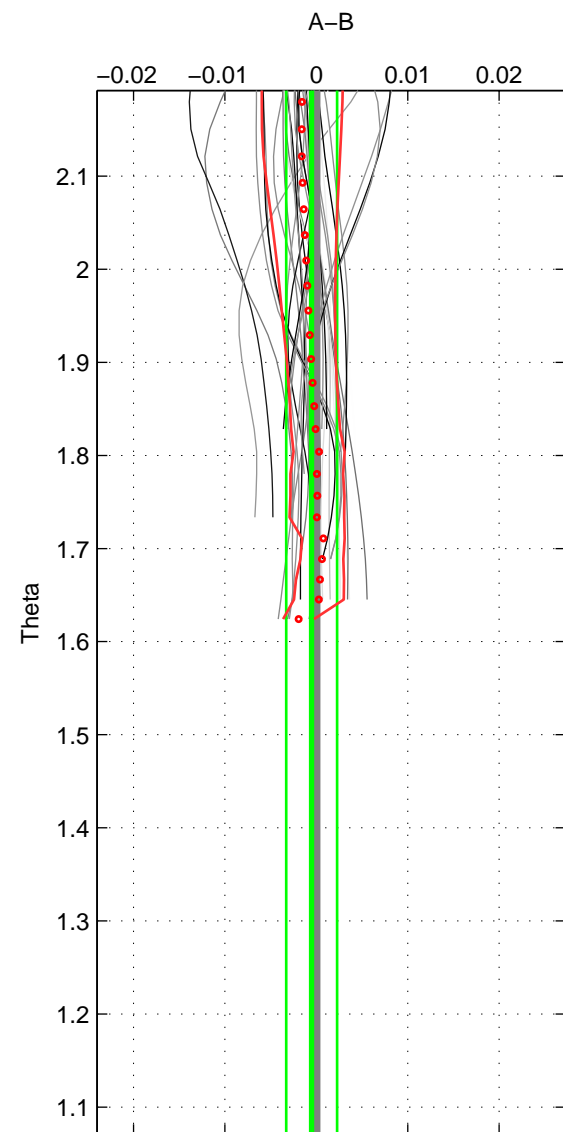

Cruise A (red). Date: Jun 1997 Cruisename: 681-49UP19970530  
 Cruise B (blue). Date: May 1999 Cruisename: 687-49UP19990419

\*\*\* "Favourite" values are those of space 1.

	Offset	O.StDev	Ratio	R.Stdev	Rating
SIGMA:	-0.000	0.002	1.000	0.000	5
THETA:	-0.001	0.003	1.000	0.000	4
DEPTH:	0.002	0.001	1.000	0.000	3
FAV.:	-0.000	0.002	1.000	0.000	5

Profiles of A: 17  
 Profiles of B: 9  
 Diff profs: 33  
 WMoffset (A-B): -0.0002637  
 WMoffset stdev: 0.0015845  
 WMratio (A/B): 0.99999  
 WMratio stdev: 4.5819e-05

Quality (1-5): 5

Profiles of A: 17  
 Profiles of B: 9  
 Diff profs: 33  
 WMoffset (A-B): -0.0005178  
 WMoffset stdev: 0.0027922  
 WMratio (A/B): 0.99999  
 WMratio stdev: 8.0727e-05

Quality (1-5): 4

Profiles of A: 17  
 Profiles of B: 9  
 Diff profs: 33  
 WMoffset (A-B): 0.001764  
 WMoffset stdev: 0.0009109  
 WMratio (A/B): 1.0001  
 WMratio stdev: 2.6399e-05

Quality (1-5): 3

Please note that statistics are bad.