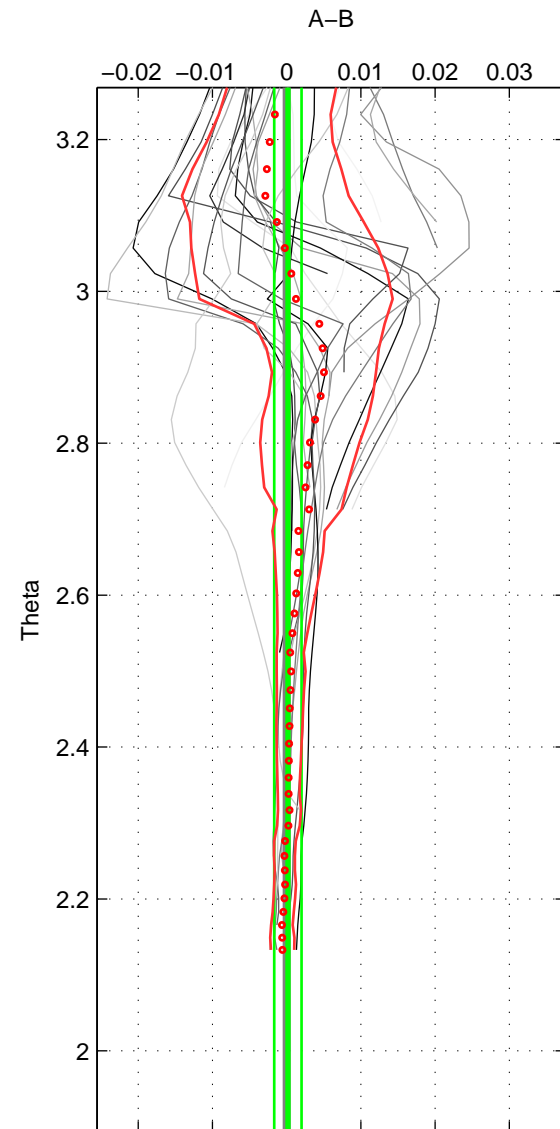

Cruise A (red). Date: May 2000 Cruisename: 134-06GA20000506

Cruise B (blue). Date: Jul 2003 Cruisename: 165-06MT20030626

*** "Favourite" values are means of spaces 1 2 3.

	Offset	O.StDev	Ratio	R.Stdev	Rating
SIGMA:	0.000	0.002	1.000	0.000	5
THETA:	0.000	0.002	1.000	0.000	5
DEPTH:	0.001	0.004	1.000	0.000	5
FAV.:	0.001	0.003	1.000	0.000	5

Profiles of A: 20
 Profiles of B: 3
 Diff profs : 23
 WMoffset (A-B): 0.00042912
 WMoffset stdev: 0.0022572
 WMratio (A/B): 1
 WMratio stdev: 6.4644e-05

Quality (1-5): 5

Profiles of A: 20
 Profiles of B: 3
 Diff profs : 23
 WMoffset (A-B): 0.00016421
 WMoffset stdev: 0.0018429
 WMratio (A/B): 1
 WMratio stdev: 5.278e-05

Quality (1-5): 5

Profiles of A: 20
 Profiles of B: 3
 Diff profs : 23
 WMoffset (A-B): 0.0014833
 WMoffset stdev: 0.0035781
 WMratio (A/B): 1
 WMratio stdev: 0.00010247

Quality (1-5): 5