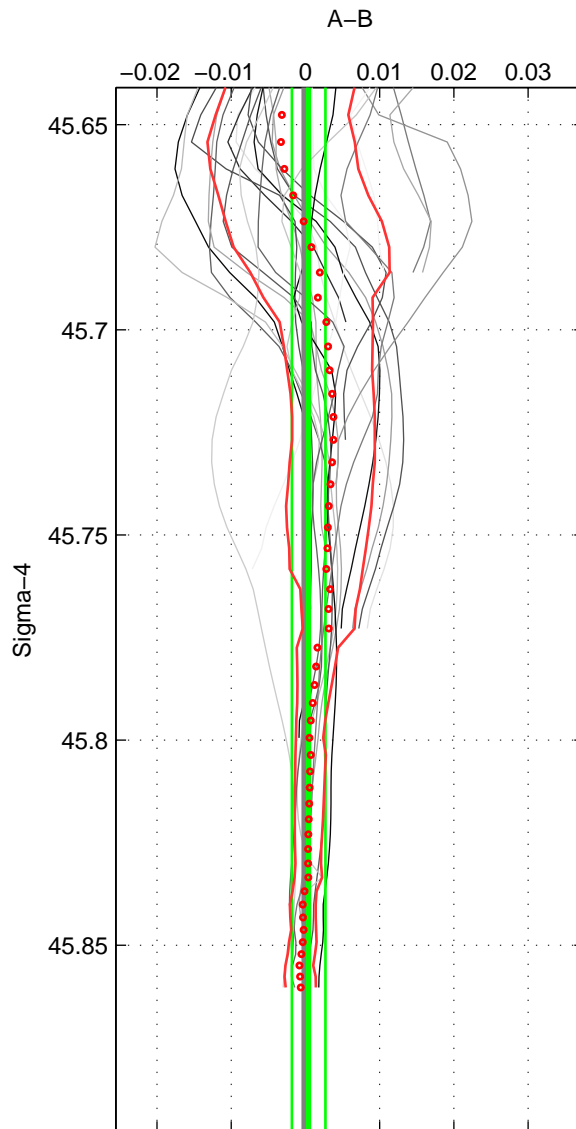

Cruise A (red). Date: May 2000 Cruisename: 134-06GA20000506

Cruise B (blue). Date: Jul 2003 Cruisename: 165-06MT20030626

*** "Favourite" values are means of spaces 1 2 3.

	Offset	O.StDev	Ratio	R.Stdev	Rating
SIGMA:	0.000	0.002	1.000	0.000	5
THETA:	0.000	0.002	1.000	0.000	5
DEPTH:	0.001	0.004	1.000	0.000	5
FAV.:	0.001	0.003	1.000	0.000	5

Profiles of A: 20
 Profiles of B: 3
 Diff profs : 23
 WMoffset (A-B): 0.00042912
 WMoffset stdev: 0.0022572
 WMratio (A/B): 1
 WMratio stdev: 6.4644e-05

Quality (1-5): 5

Profiles of A: 20
 Profiles of B: 3
 Diff profs : 23
 WMoffset (A-B): 0.00016421
 WMoffset stdev: 0.0018429
 WMratio (A/B): 1
 WMratio stdev: 5.278e-05

Quality (1-5): 5

Profiles of A: 20
 Profiles of B: 3
 Diff profs : 23
 WMoffset (A-B): 0.0014833
 WMoffset stdev: 0.0035781
 WMratio (A/B): 1
 WMratio stdev: 0.00010247

Quality (1-5): 5