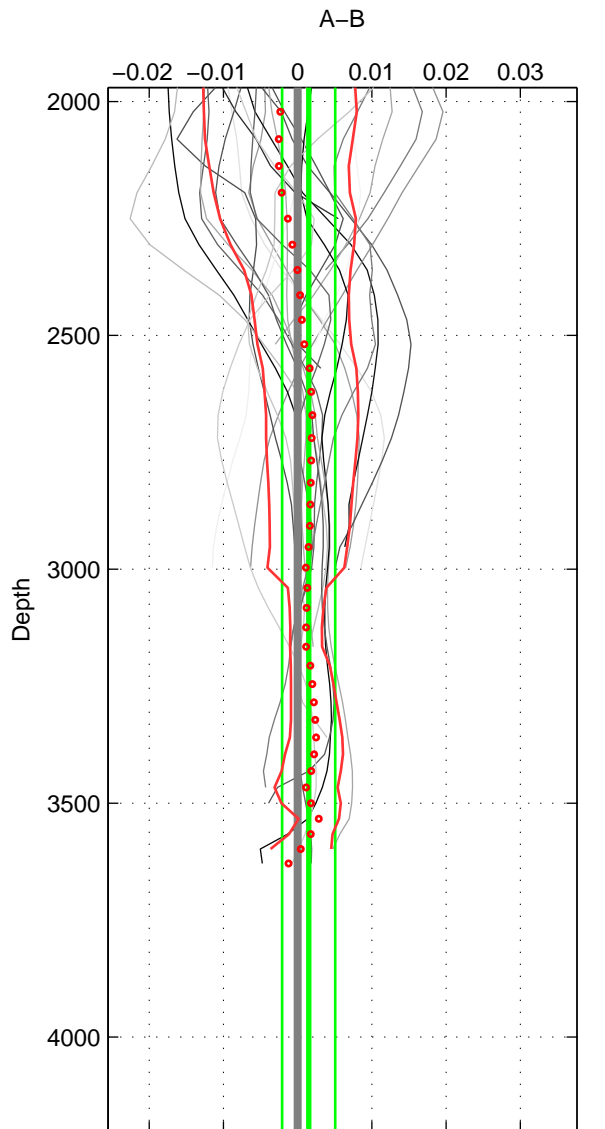

Cruise A (red). Date: May 2000 Cruisename: 134-06GA20000506

Cruise B (blue). Date: Jul 2003 Cruisename: 165-06MT20030626

*** "Favourite" values are means of spaces 1 2 3.

	Offset	O.StDev	Ratio	R.Stdev	Rating
SIGMA:	0.000	0.002	1.000	0.000	5
THETA:	0.000	0.002	1.000	0.000	5
DEPTH:	0.001	0.004	1.000	0.000	5
FAV.:	0.001	0.003	1.000	0.000	5

Profiles of A: 20
 Profiles of B: 3
 Diff profs : 23
 WMoffset (A-B): 0.00042912
 WMoffset stdev: 0.0022572
 WMratio (A/B): 1
 WMratio stdev: 6.4644e-05

Quality (1-5): 5

Profiles of A: 20
 Profiles of B: 3
 Diff profs : 23
 WMoffset (A-B): 0.00016421
 WMoffset stdev: 0.0018429
 WMratio (A/B): 1
 WMratio stdev: 5.278e-05

Quality (1-5): 5

Profiles of A: 20
 Profiles of B: 3
 Diff profs : 23
 WMoffset (A-B): 0.0014833
 WMoffset stdev: 0.0035781
 WMratio (A/B): 1
 WMratio stdev: 0.00010247

Quality (1-5): 5