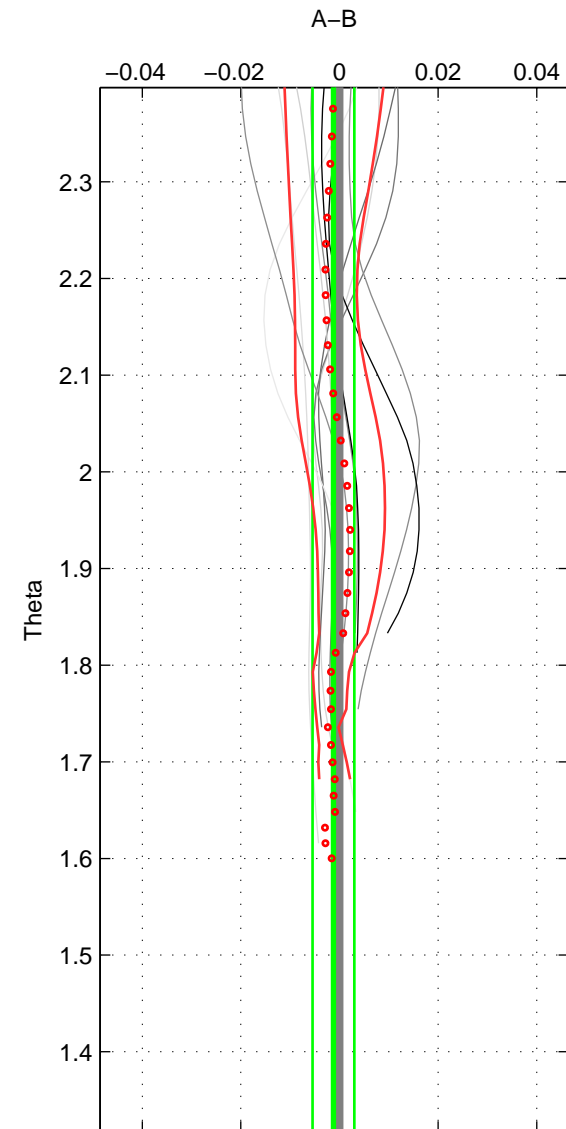

Cruise A (red). Date: Sep 1995 Cruisename: 549-49HG19950807

Cruise B (blue). Date: Jun 1997 Cruisename: 681-49UP19970530

\*\*\* "Favourite" values are means of spaces 1 2.

	Offset	O.StDev	Ratio	R.Stdev	Rating
SIGMA:	-0.001	0.002	1.000	0.000	4
THETA:	-0.001	0.004	1.000	0.000	4
DEPTH:	-0.006	0.015	1.000	0.000	3
FAV. :	-0.001	0.003	1.000	0.000	4

Profiles of A: 4  
 Profiles of B: 11  
 Diff profs : 11  
 WMoffset (A-B): -0.00072141  
 WMoffset stdev: 0.0024525  
 WMratio (A/B): 0.99998  
 WMratio stdev: 7.0911e-05

Quality (1-5): 4

Profiles of A: 4  
 Profiles of B: 11  
 Diff profs : 11  
 WMoffset (A-B): -0.0012453  
 WMoffset stdev: 0.0042443  
 WMratio (A/B): 0.99996  
 WMratio stdev: 0.00012268

Quality (1-5): 4

Profiles of A: 4  
 Profiles of B: 11  
 Diff profs : 11  
 WMoffset (A-B): -0.0055774  
 WMoffset stdev: 0.014623  
 WMratio (A/B): 0.99984  
 WMratio stdev: 0.00042279

Quality (1-5): 3