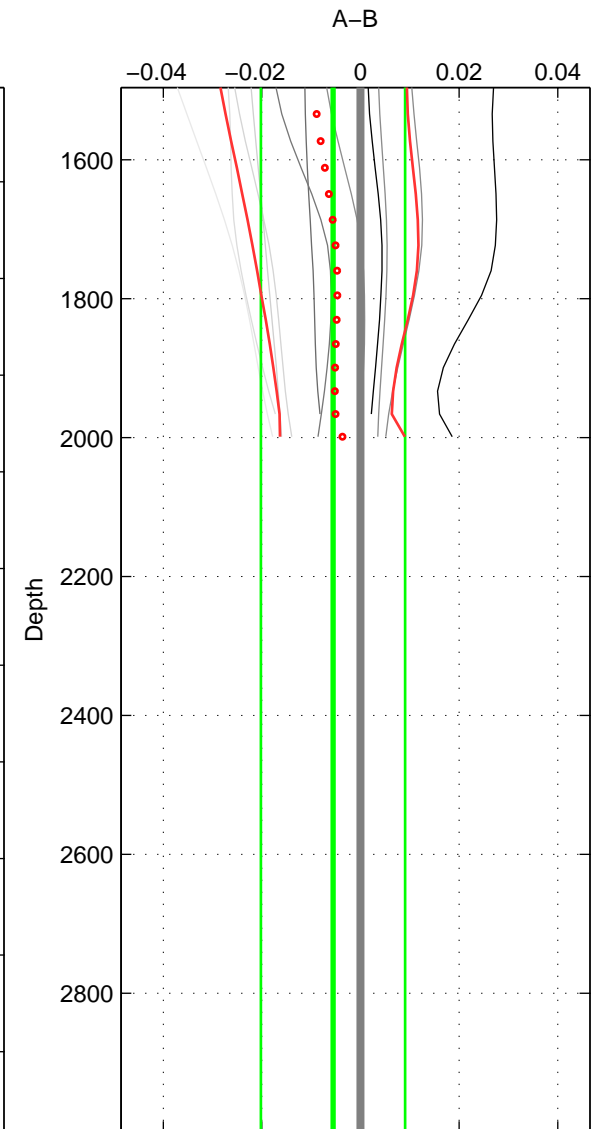

Cruise A (red). Date: Sep 1995 Cruisename: 549-49HG19950807

Cruise B (blue). Date: Jun 1997 Cruisename: 681-49UP19970530

\*\*\* "Favourite" values are means of spaces 1 2.

	Offset	O.StDev	Ratio	R.Stdev	Rating
SIGMA:	-0.001	0.002	1.000	0.000	4
THETA:	-0.001	0.004	1.000	0.000	4
DEPTH:	-0.006	0.015	1.000	0.000	3
FAV. :	-0.001	0.003	1.000	0.000	4

Profiles of A: 4  
 Profiles of B: 11  
 Diff profs : 11  
 WMoffset (A-B): -0.00072141  
 WMoffset stdev: 0.0024525  
 WMratio (A/B): 0.99998  
 WMratio stdev: 7.0911e-05

Quality (1-5): 4

Profiles of A: 4  
 Profiles of B: 11  
 Diff profs : 11  
 WMoffset (A-B): -0.0012453  
 WMoffset stdev: 0.0042443  
 WMratio (A/B): 0.99996  
 WMratio stdev: 0.00012268

Quality (1-5): 4

Profiles of A: 4  
 Profiles of B: 11  
 Diff profs : 11  
 WMoffset (A-B): -0.0055774  
 WMoffset stdev: 0.014623  
 WMratio (A/B): 0.99984  
 WMratio stdev: 0.00042279

Quality (1-5): 3