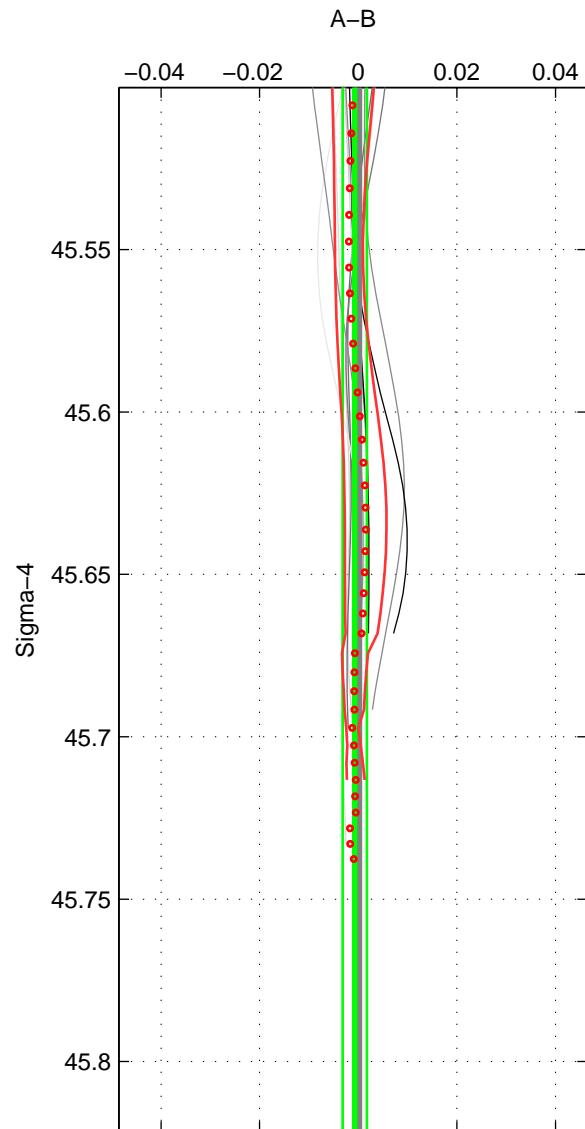

Cruise A (red). Date: Sep 1995 Cruisename: 549-49HG19950807

Cruise B (blue). Date: Jun 1997 Cruisename: 681-49UP19970530

\*\*\* "Favourite" values are means of spaces 1 2.

	Offset	O.StDev	Ratio	R.Stdev	Rating
SIGMA:	-0.001	0.002	1.000	0.000	4
THETA:	-0.001	0.004	1.000	0.000	4
DEPTH:	-0.006	0.015	1.000	0.000	3
FAV. :	-0.001	0.003	1.000	0.000	4

Profiles of A: 4  
 Profiles of B: 11  
 Diff profs : 11  
 WMoffset (A-B): -0.00072141  
 WMoffset stdev: 0.0024525  
 WMratio (A/B): 0.99998  
 WMratio stdev: 7.0911e-05

Quality (1-5): 4

Profiles of A: 4  
 Profiles of B: 11  
 Diff profs : 11  
 WMoffset (A-B): -0.0012453  
 WMoffset stdev: 0.0042443  
 WMratio (A/B): 0.99996  
 WMratio stdev: 0.00012268

Quality (1-5): 4

Profiles of A: 4  
 Profiles of B: 11  
 Diff profs : 11  
 WMoffset (A-B): -0.0055774  
 WMoffset stdev: 0.014623  
 WMratio (A/B): 0.99984  
 WMratio stdev: 0.00042279

Quality (1-5): 3