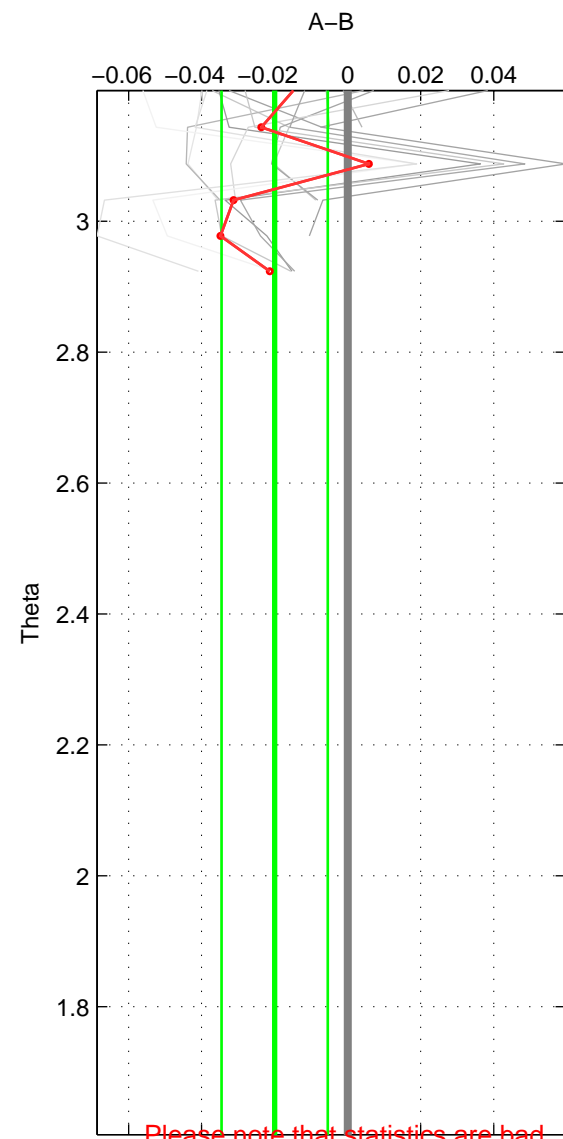

Cruise A (red). Date: Jul 2001 Cruisename: 160-06MT20010620

Cruise B (blue). Date: Jul 1990 Cruisename: 295-64TR19900701

*** "Favourite" values are those of space 3.

	Offset	O.StDev	Ratio	R.Stdev	Rating
SIGMA:	-0.022	0.004	0.999	0.000	2
THETA:	-0.020	0.015	0.999	0.000	2
DEPTH:	-0.021	0.010	0.999	0.000	3
FAV.:	-0.021	0.010	0.999	0.000	3

Please note that statistics are bad.

Profiles of A: 7
 Profiles of B: 3
 Diff profs: 14
 WMoffset (A-B): -0.022042
 WMoffset stdev: 0.0041439
 WMratio (A/B): 0.99937
 WMratio stdev: 0.00011858

Quality (1-5): 2

Please note that statistics are bad.

Profiles of A: 7
 Profiles of B: 3
 Diff profs: 14
 WMoffset (A-B): -0.020011
 WMoffset stdev: 0.014531
 WMratio (A/B): 0.99943
 WMratio stdev: 0.00041634

Quality (1-5): 2

Profiles of A: 7
 Profiles of B: 3
 Diff profs: 14
 WMoffset (A-B): -0.021375
 WMoffset stdev: 0.010048
 WMratio (A/B): 0.99939
 WMratio stdev: 0.00028757

Quality (1-5): 3