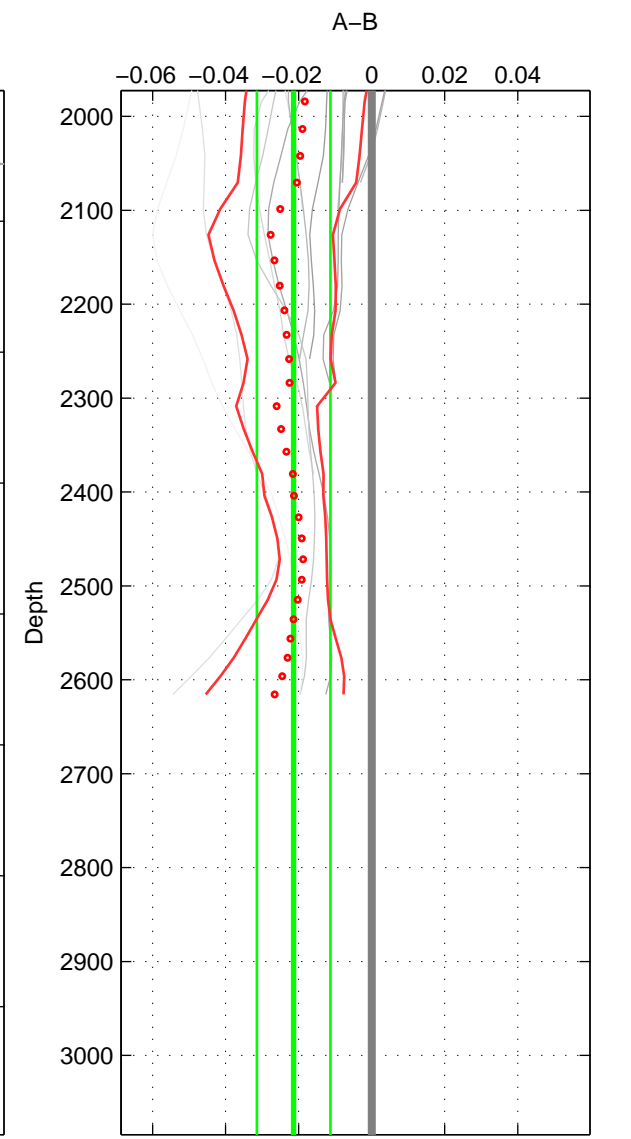

Cruise A (red). Date: Jul 2001 Cruisename: 160-06MT20010620

Cruise B (blue). Date: Jul 1990 Cruisename: 295-64TR19900701

*** "Favourite" values are those of space 3.

	Offset	O.StDev	Ratio	R.Stdev	Rating
SIGMA:	-0.022	0.004	0.999	0.000	2
THETA:	-0.020	0.015	0.999	0.000	2
DEPTH:	-0.021	0.010	0.999	0.000	3
FAV.:	-0.021	0.010	0.999	0.000	3

Please note that statistics are bad.

Profiles of A: 7
 Profiles of B: 3
 Diff profs: 14
 WMoffset (A-B): -0.022042
 WMoffset stdev: 0.0041439
 WMratio (A/B): 0.99937
 WMratio stdev: 0.00011858

Quality (1-5): 2

Please note that statistics are bad.

Profiles of A: 7
 Profiles of B: 3
 Diff profs: 14
 WMoffset (A-B): -0.020011
 WMoffset stdev: 0.014531
 WMratio (A/B): 0.99943
 WMratio stdev: 0.00041634

Quality (1-5): 2

Profiles of A: 7
 Profiles of B: 3
 Diff profs: 14
 WMoffset (A-B): -0.021375
 WMoffset stdev: 0.010048
 WMratio (A/B): 0.99939
 WMratio stdev: 0.00028757

Quality (1-5): 3