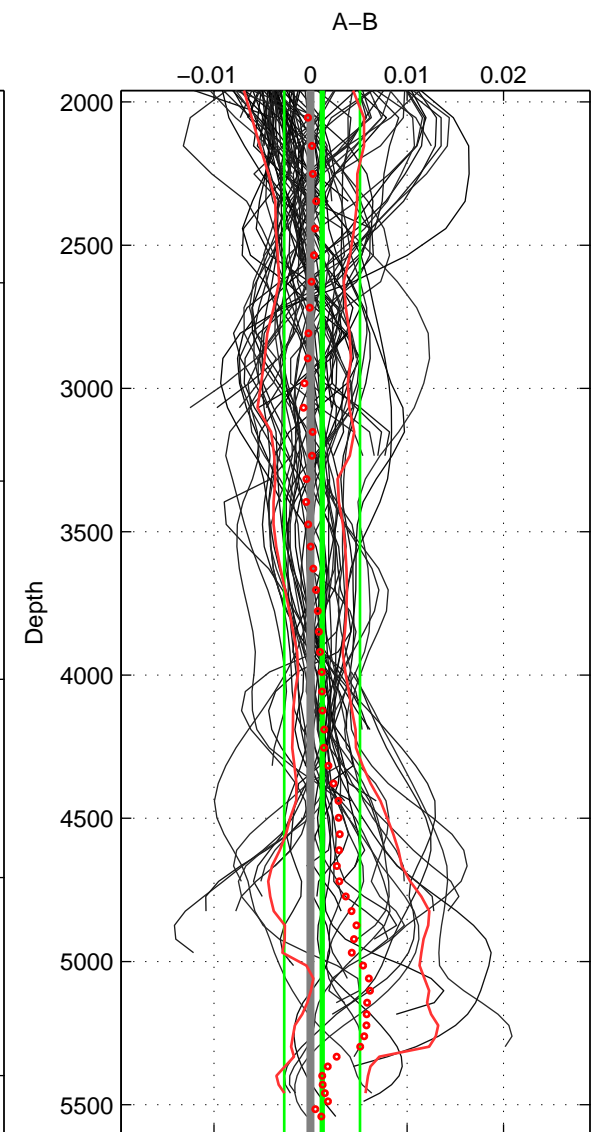

Cruise A (red). Date: Jul 2004 Cruisename: 169-06MT20040710

Cruise B (blue). Date: Sep 2005 Cruisename: 170-06MT20050813

*** "Favourite" values are means of spaces 1 2 3.

	Offset	O.StDev	Ratio	R.Stdev	Rating
SIGMA:	0.001	0.002	1.000	0.000	5
THETA:	0.001	0.002	1.000	0.000	5
DEPTH:	0.001	0.004	1.000	0.000	5
FAV.:	0.001	0.003	1.000	0.000	5

Profiles of A: 29
 Profiles of B: 43
 Diff profs : 100
 WMoffset (A-B): 0.00065379
 WMoffset stdev: 0.0024225
 WMratio (A/B): 1
 WMratio stdev: 6.939e-05

Quality (1-5): 5

Profiles of A: 29
 Profiles of B: 43
 Diff profs : 100
 WMoffset (A-B): 0.00076365
 WMoffset stdev: 0.0021222
 WMratio (A/B): 1
 WMratio stdev: 6.0791e-05

Quality (1-5): 5

Profiles of A: 29
 Profiles of B: 43
 Diff profs : 100
 WMoffset (A-B): 0.0012008
 WMoffset stdev: 0.0039293
 WMratio (A/B): 1
 WMratio stdev: 0.00011258

Quality (1-5): 5