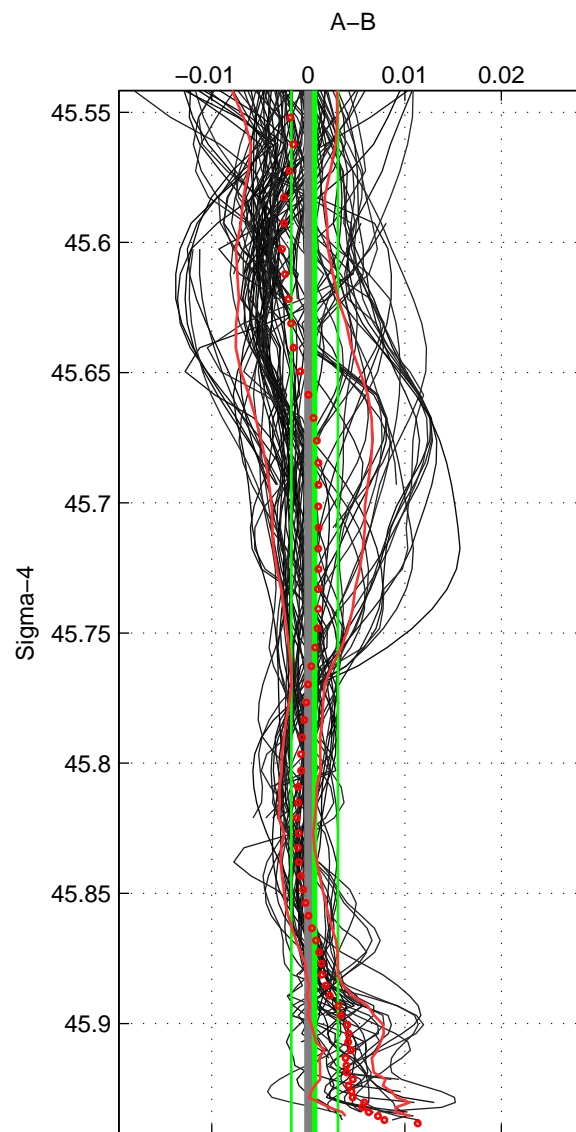

Cruise A (red). Date: Jul 2004 Cruisename: 169-06MT20040710

Cruise B (blue). Date: Sep 2005 Cruisename: 170-06MT20050813

*** "Favourite" values are means of spaces 1 2 3.

	Offset	O.StDev	Ratio	R.Stdev	Rating
SIGMA:	0.001	0.002	1.000	0.000	5
THETA:	0.001	0.002	1.000	0.000	5
DEPTH:	0.001	0.004	1.000	0.000	5
FAV.:	0.001	0.003	1.000	0.000	5

Profiles of A: 29
 Profiles of B: 43
 Diff profs : 100
 WMoffset (A-B): 0.00065379
 WMoffset stdev: 0.0024225
 WMratio (A/B): 1
 WMratio stdev: 6.939e-05

Quality (1-5): 5

Profiles of A: 29
 Profiles of B: 43
 Diff profs : 100
 WMoffset (A-B): 0.00076365
 WMoffset stdev: 0.0021222
 WMratio (A/B): 1
 WMratio stdev: 6.0791e-05

Quality (1-5): 5

Profiles of A: 29
 Profiles of B: 43
 Diff profs : 100
 WMoffset (A-B): 0.0012008
 WMoffset stdev: 0.0039293
 WMratio (A/B): 1
 WMratio stdev: 0.00011258

Quality (1-5): 5