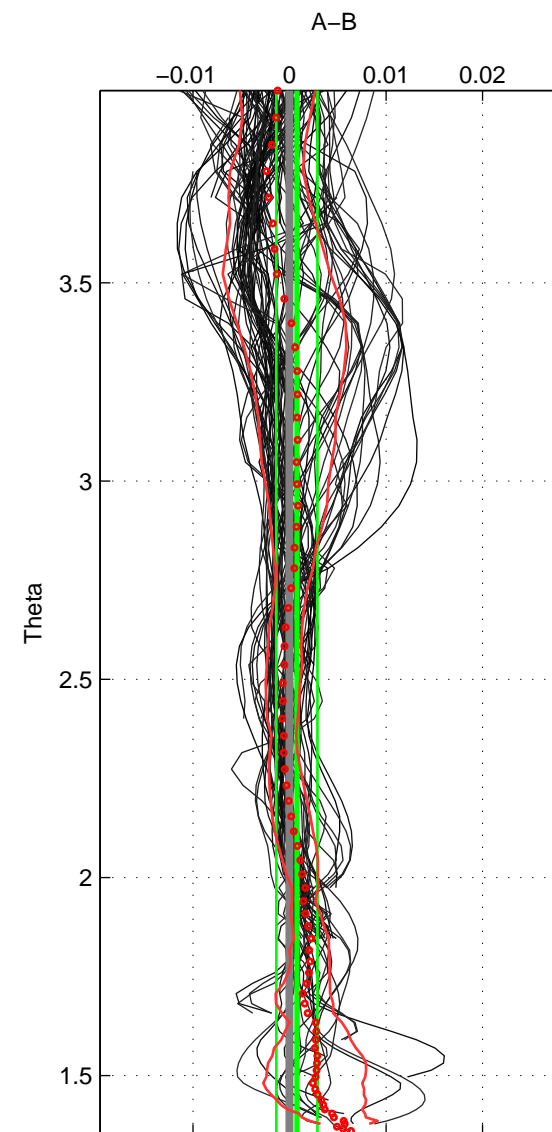

Cruise A (red). Date: Jul 2004 Cruisename: 169-06MT20040710

Cruise B (blue). Date: Sep 2005 Cruisename: 170-06MT20050813

*** "Favourite" values are means of spaces 1 2 3.

	Offset	O.StDev	Ratio	R.Stdev	Rating
SIGMA:	0.001	0.002	1.000	0.000	5
THETA:	0.001	0.002	1.000	0.000	5
DEPTH:	0.001	0.004	1.000	0.000	5
FAV.:	0.001	0.003	1.000	0.000	5

Profiles of A: 29
 Profiles of B: 43
 Diff profs : 100
 WMoffset (A-B): 0.00065379
 WMoffset stdev: 0.0024225
 WMratio (A/B): 1
 WMratio stdev: 6.939e-05

Quality (1-5): 5

Profiles of A: 29
 Profiles of B: 43
 Diff profs : 100
 WMoffset (A-B): 0.00076365
 WMoffset stdev: 0.0021222
 WMratio (A/B): 1
 WMratio stdev: 6.0791e-05

Quality (1-5): 5

Profiles of A: 29
 Profiles of B: 43
 Diff profs : 100
 WMoffset (A-B): 0.0012008
 WMoffset stdev: 0.0039293
 WMratio (A/B): 1
 WMratio stdev: 0.00011258

Quality (1-5): 5