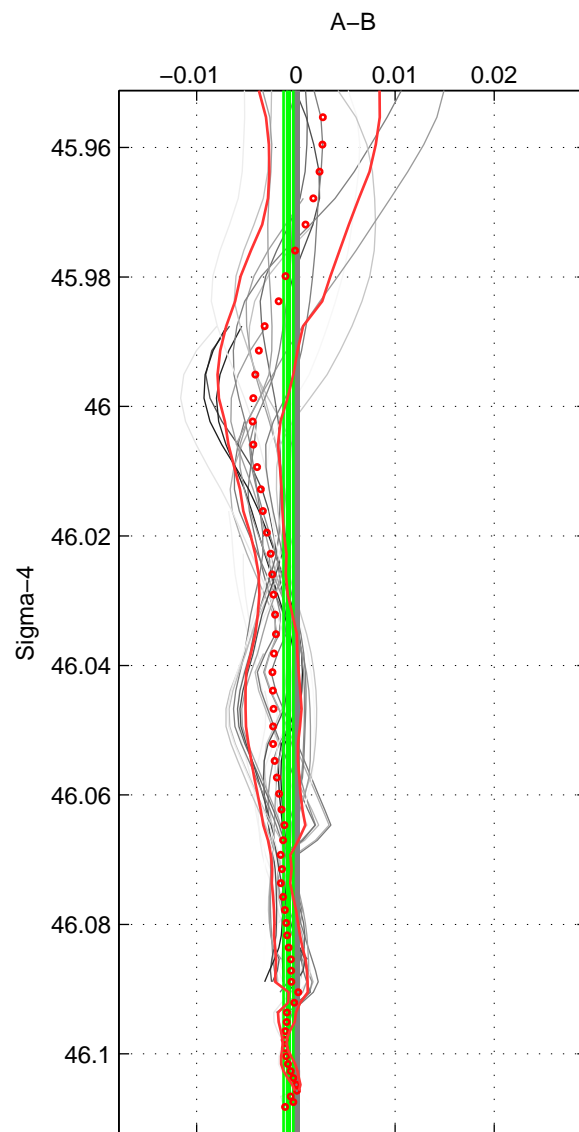

Cruise A (red). Date: Dec 1983 Cruisename: 222-316N19831007

Cruise B (blue). Date: Apr 1995 Cruisename: 320-74JC19950320

\*\*\* "Favourite" values are means of spaces 1 2 3.

	Offset	O.StDev	Ratio	R.Stdev	Rating
SIGMA:	-0.001	0.000	1.000	0.000	5
THETA:	-0.001	0.000	1.000	0.000	5
DEPTH:	-0.003	0.004	1.000	0.000	5
FAV.:	-0.002	0.002	1.000	0.000	5

Profiles of A: 5  
 Profiles of B: 12  
 Diff profs : 34  
 WMoffset (A-B): -0.00075152  
 WMoffset stdev: 0.0004924  
 WMratio (A/B): 0.99998  
 WMratio stdev: 1.4209e-05

Quality (1-5): 5

Profiles of A: 5  
 Profiles of B: 12  
 Diff profs : 34  
 WMoffset (A-B): -0.00074488  
 WMoffset stdev: 0.00046835  
 WMratio (A/B): 0.99998  
 WMratio stdev: 1.3515e-05

Quality (1-5): 5

Profiles of A: 5  
 Profiles of B: 12  
 Diff profs : 34  
 WMoffset (A-B): -0.0031495  
 WMoffset stdev: 0.0039801  
 WMratio (A/B): 0.99991  
 WMratio stdev: 0.00011482

Quality (1-5): 5