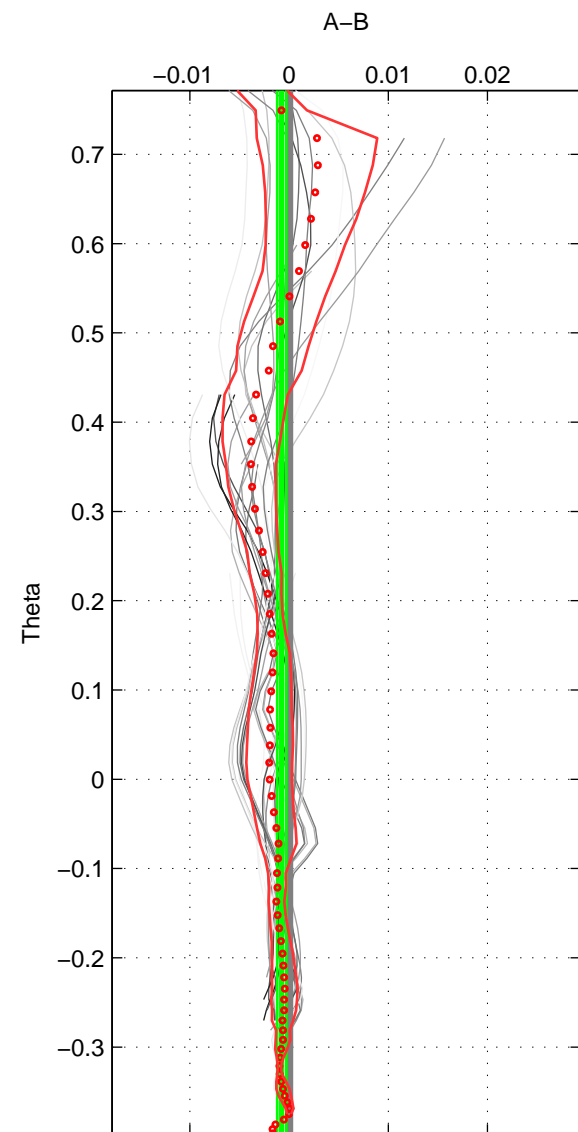

Cruise A (red). Date: Dec 1983 Cruisename: 222-316N19831007

Cruise B (blue). Date: Apr 1995 Cruisename: 320-74JC19950320

\*\*\* "Favourite" values are means of spaces 1 2 3.

	Offset	O.StDev	Ratio	R.Stdev	Rating
SIGMA:	-0.001	0.000	1.000	0.000	5
THETA:	-0.001	0.000	1.000	0.000	5
DEPTH:	-0.003	0.004	1.000	0.000	5
FAV.:	-0.002	0.002	1.000	0.000	5

Profiles of A: 5  
 Profiles of B: 12  
 Diff profs : 34  
 WMoffset (A-B): -0.00075152  
 WMoffset stdev: 0.0004924  
 WMratio (A/B): 0.99998  
 WMratio stdev: 1.4209e-05

Quality (1-5): 5

Profiles of A: 5  
 Profiles of B: 12  
 Diff profs : 34  
 WMoffset (A-B): -0.00074488  
 WMoffset stdev: 0.00046835  
 WMratio (A/B): 0.99998  
 WMratio stdev: 1.3515e-05

Quality (1-5): 5

Profiles of A: 5  
 Profiles of B: 12  
 Diff profs : 34  
 WMoffset (A-B): -0.0031495  
 WMoffset stdev: 0.0039801  
 WMratio (A/B): 0.99991  
 WMratio stdev: 0.00011482

Quality (1-5): 5