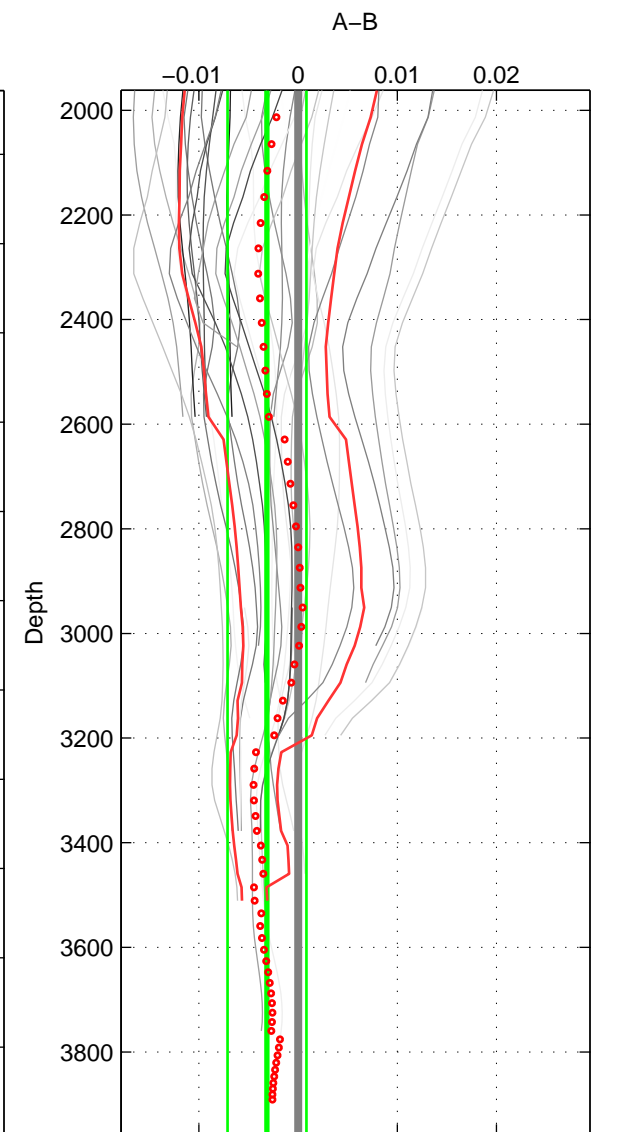

Cruise A (red). Date: Dec 1983 Cruisename: 222-316N19831007

Cruise B (blue). Date: Apr 1995 Cruisename: 320-74JC19950320

\*\*\* "Favourite" values are means of spaces 1 2 3.

	Offset	O.StDev	Ratio	R.Stdev	Rating
SIGMA:	-0.001	0.000	1.000	0.000	5
THETA:	-0.001	0.000	1.000	0.000	5
DEPTH:	-0.003	0.004	1.000	0.000	5
FAV.:	-0.002	0.002	1.000	0.000	5

Profiles of A: 5  
 Profiles of B: 12  
 Diff profs : 34  
 WMoffset (A-B): -0.00075152  
 WMoffset stdev: 0.0004924  
 WMratio (A/B): 0.99998  
 WMratio stdev: 1.4209e-05

Quality (1-5): 5

Profiles of A: 5  
 Profiles of B: 12  
 Diff profs : 34  
 WMoffset (A-B): -0.00074488  
 WMoffset stdev: 0.00046835  
 WMratio (A/B): 0.99998  
 WMratio stdev: 1.3515e-05

Quality (1-5): 5

Profiles of A: 5  
 Profiles of B: 12  
 Diff profs : 34  
 WMoffset (A-B): -0.0031495  
 WMoffset stdev: 0.0039801  
 WMratio (A/B): 0.99991  
 WMratio stdev: 0.00011482

Quality (1-5): 5