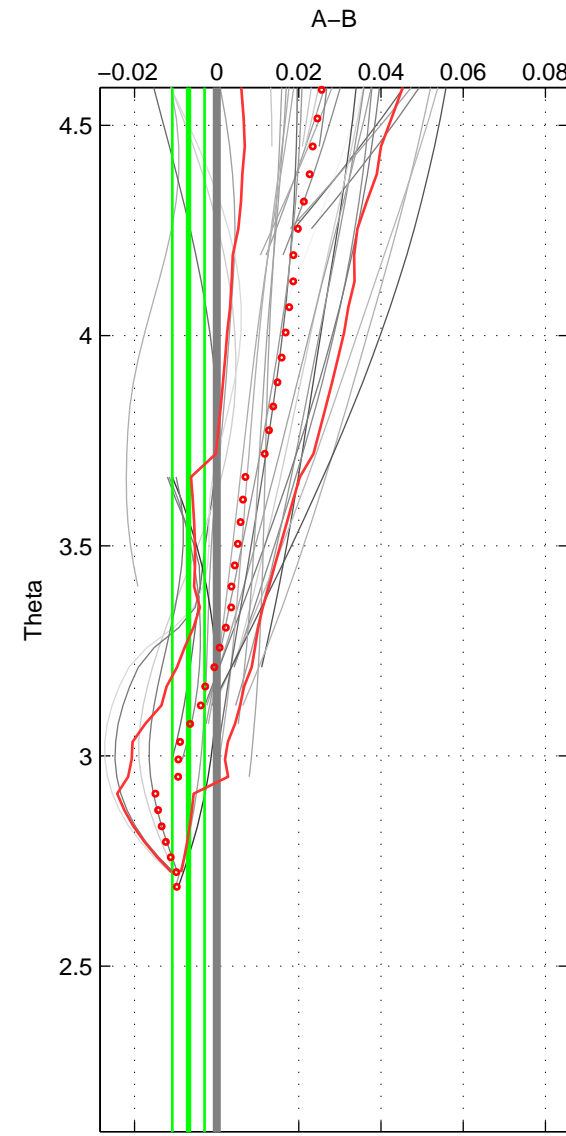

Cruise A (red). Date: Aug 1994 Cruisename: 328-OMEX1NA  
 Cruise B (blue). Date: Aug 1998 Cruisename: 329-OMEX2

\*\*\* "Favourite" values are those of space 2.

	Offset	O.StDev	Ratio	R.Stdev	Rating
SIGMA:	0.038	0.011	1.001	0.000	3
THETA:	-0.007	0.004	1.000	0.000	5
DEPTH:	0.063	0.014	1.002	0.000	3
FAV. :	-0.007	0.004	1.000	0.000	5

Profiles of A: 6  
 Profiles of B: 7  
 Diff profs : 11  
 WMoffset (A-B): 0.038427  
 WMoffset stdev: 0.011284  
 WMratio (A/B): 1.0011  
 WMratio stdev: 0.00032051

Quality (1-5): 3

Profiles of A: 12  
 Profiles of B: 8  
 Diff profs : 35  
 WMoffset (A-B): -0.0068719  
 WMoffset stdev: 0.0039312  
 WMratio (A/B): 0.9998  
 WMratio stdev: 0.00011249

Quality (1-5): 5

Profiles of A: 6  
 Profiles of B: 7  
 Diff profs : 11  
 WMoffset (A-B): 0.063371  
 WMoffset stdev: 0.014065  
 WMratio (A/B): 1.0018  
 WMratio stdev: 0.00040131

Quality (1-5): 3