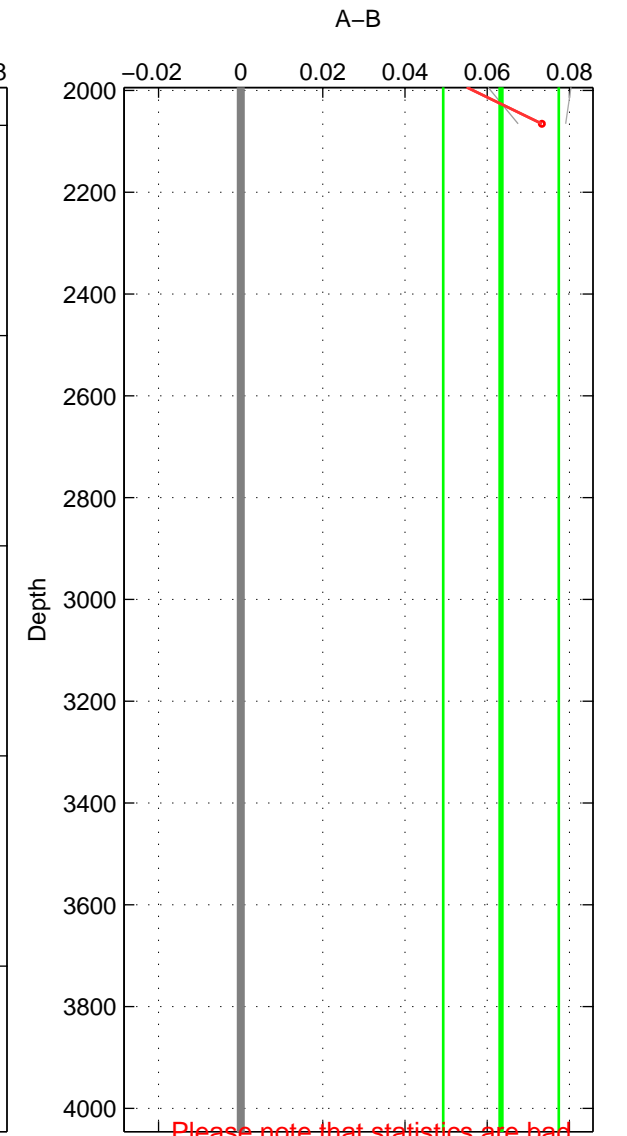

Cruise A (red). Date: Aug 1994 Cruisename: 328-OMEX1NA  
 Cruise B (blue). Date: Aug 1998 Cruisename: 329-OMEX2

\*\*\* "Favourite" values are those of space 2.

	Offset	O.StDev	Ratio	R.Stdev	Rating
SIGMA:	0.038	0.011	1.001	0.000	3
THETA:	-0.007	0.004	1.000	0.000	5
DEPTH:	0.063	0.014	1.002	0.000	3
FAV. :	-0.007	0.004	1.000	0.000	5

Profiles of A: 6  
 Profiles of B: 7  
 Diff profs : 11  
 WMoffset (A-B): 0.038427  
 WMoffset stdev: 0.011284  
 WMratio (A/B): 1.0011  
 WMratio stdev: 0.00032051

Quality (1-5): 3

Profiles of A: 12  
 Profiles of B: 8  
 Diff profs : 35  
 WMoffset (A-B): -0.0068719  
 WMoffset stdev: 0.0039312  
 WMratio (A/B): 0.9998  
 WMratio stdev: 0.00011249

Quality (1-5): 5

Profiles of A: 6  
 Profiles of B: 7  
 Diff profs : 11  
 WMoffset (A-B): 0.063371  
 WMoffset stdev: 0.014065  
 WMratio (A/B): 1.0018  
 WMratio stdev: 0.00040131

Quality (1-5): 3