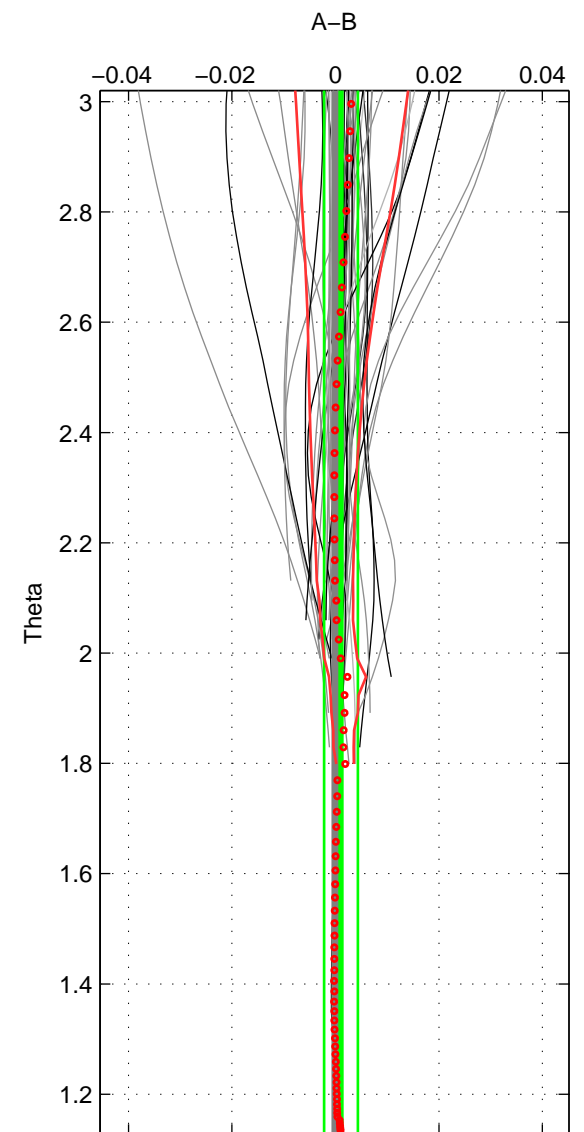

Cruise A (red). Date: Feb 2007 Cruisename: 673-49UF20070117

Cruise B (blue). Date: Feb 2008 Cruisename: 717-49UP20080122

*** "Favourite" values are means of spaces 1 2.

	Offset	O.StDev	Ratio	R.Stdev	Rating
SIGMA:	0.000	0.002	1.000	0.000	5
THETA:	0.001	0.003	1.000	0.000	5
DEPTH:	0.003	0.001	1.000	0.000	3
FAV.:	0.001	0.003	1.000	0.000	5

Profiles of A: 37
 Profiles of B: 20
 Diff profs : 56
 WMoffset (A-B): 0.00043242
 WMoffset stdev: 0.0024938
 WMratio (A/B): 1
 WMratio stdev: 7.2064e-05

Quality (1-5): 5

Profiles of A: 37
 Profiles of B: 20
 Diff profs : 56
 WMoffset (A-B): 0.0010725
 WMoffset stdev: 0.00325
 WMratio (A/B): 1
 WMratio stdev: 9.3916e-05

Quality (1-5): 5

Profiles of A: 37
 Profiles of B: 20
 Diff profs : 56
 WMoffset (A-B): 0.0028483
 WMoffset stdev: 0.00065121
 WMratio (A/B): 1.0001
 WMratio stdev: 1.8903e-05

Quality (1-5): 3

Please note that statistics are bad.