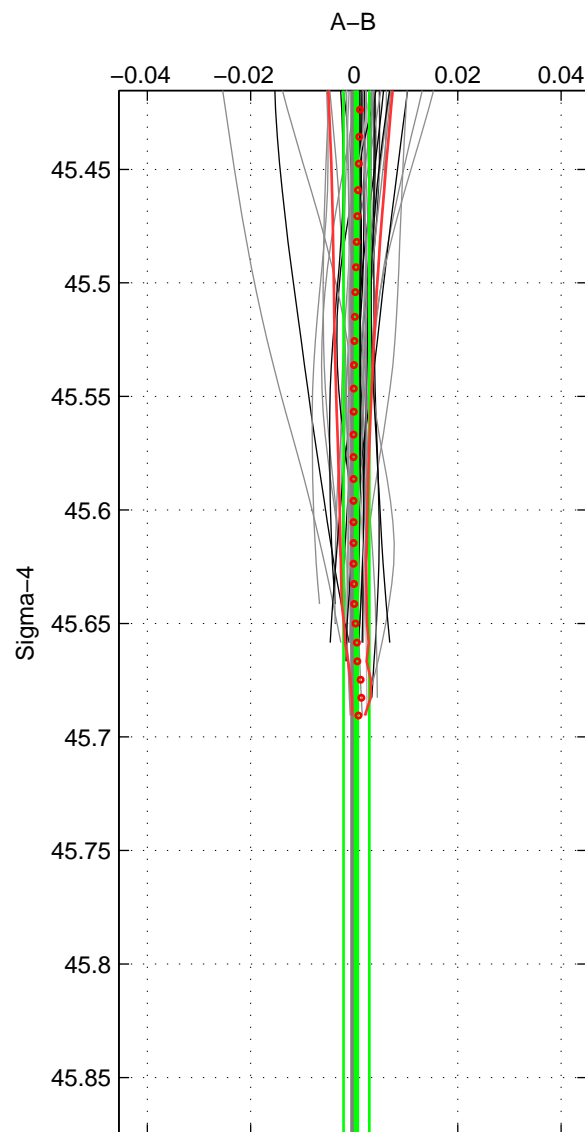

Cruise A (red). Date: Feb 2007 Cruisename: 673-49UF20070117

Cruise B (blue). Date: Feb 2008 Cruisename: 717-49UP20080122

*** "Favourite" values are means of spaces 1 2.

	Offset	O.StDev	Ratio	R.Stdev	Rating
SIGMA:	0.000	0.002	1.000	0.000	5
THETA:	0.001	0.003	1.000	0.000	5
DEPTH:	0.003	0.001	1.000	0.000	3
FAV.:	0.001	0.003	1.000	0.000	5

Profiles of A: 37
 Profiles of B: 20
 Diff profs : 56
 WMoffset (A-B): 0.00043242
 WMoffset stdev: 0.0024938
 WMratio (A/B): 1
 WMratio stdev: 7.2064e-05

Quality (1-5): 5

Profiles of A: 37
 Profiles of B: 20
 Diff profs : 56
 WMoffset (A-B): 0.0010725
 WMoffset stdev: 0.00325
 WMratio (A/B): 1
 WMratio stdev: 9.3916e-05

Quality (1-5): 5

Profiles of A: 37
 Profiles of B: 20
 Diff profs : 56
 WMoffset (A-B): 0.0028483
 WMoffset stdev: 0.00065121
 WMratio (A/B): 1.0001
 WMratio stdev: 1.8903e-05

Quality (1-5): 3

Please note that statistics are bad.