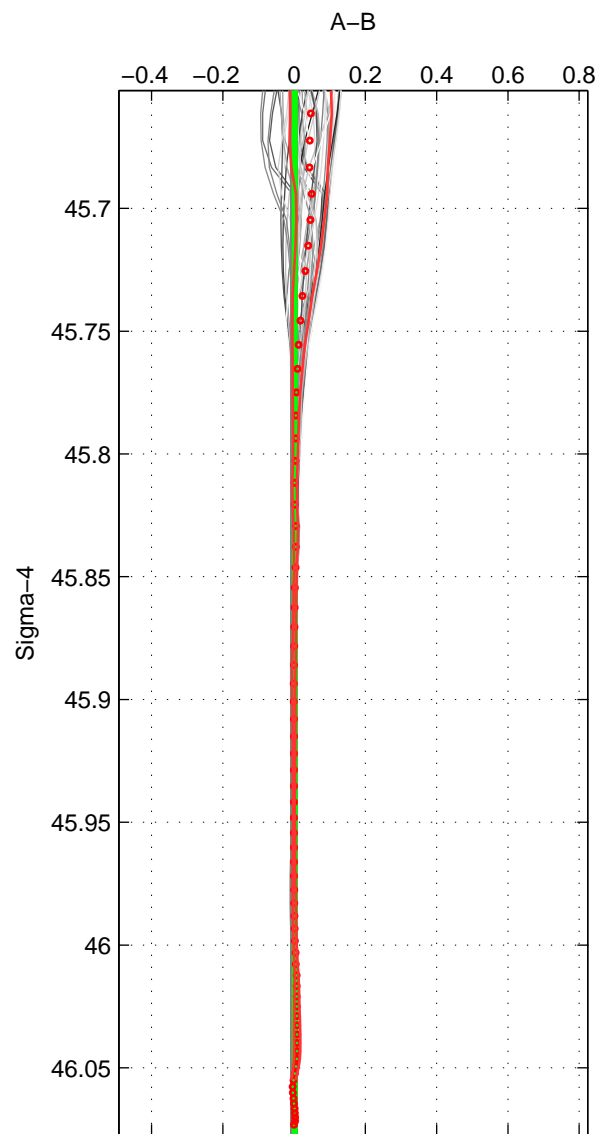

Cruise A (red). Date: Feb 1994 Cruisename: 238-323019940104

Cruise B (blue). Date: Apr 1995 Cruisename: 320-74JC19950320

\*\*\* "Favourite" values are means of spaces 1 2 3.

	Offset	O.StDev	Ratio	R.Stdev	Rating
SIGMA:	0.002	0.004	1.000	0.000	5
THETA:	0.000	0.003	1.000	0.000	5
DEPTH:	0.011	0.012	1.000	0.000	5
FAV.:	0.005	0.006	1.000	0.000	5

Profiles of A: 7  
 Profiles of B: 11  
 Diff profs : 63  
 WMoffset (A-B): 0.0016022  
 WMoffset stdev: 0.0043264  
 WMratio (A/B): 1  
 WMratio stdev: 0.00012429

Quality (1-5): 5

Profiles of A: 7  
 Profiles of B: 11  
 Diff profs : 63  
 WMoffset (A-B): 0.00046012  
 WMoffset stdev: 0.0026122  
 WMratio (A/B): 1  
 WMratio stdev: 7.5087e-05

Quality (1-5): 5

Profiles of A: 7  
 Profiles of B: 11  
 Diff profs : 63  
 WMoffset (A-B): 0.011455  
 WMoffset stdev: 0.012005  
 WMratio (A/B): 1.0003  
 WMratio stdev: 0.00034393

Quality (1-5): 5