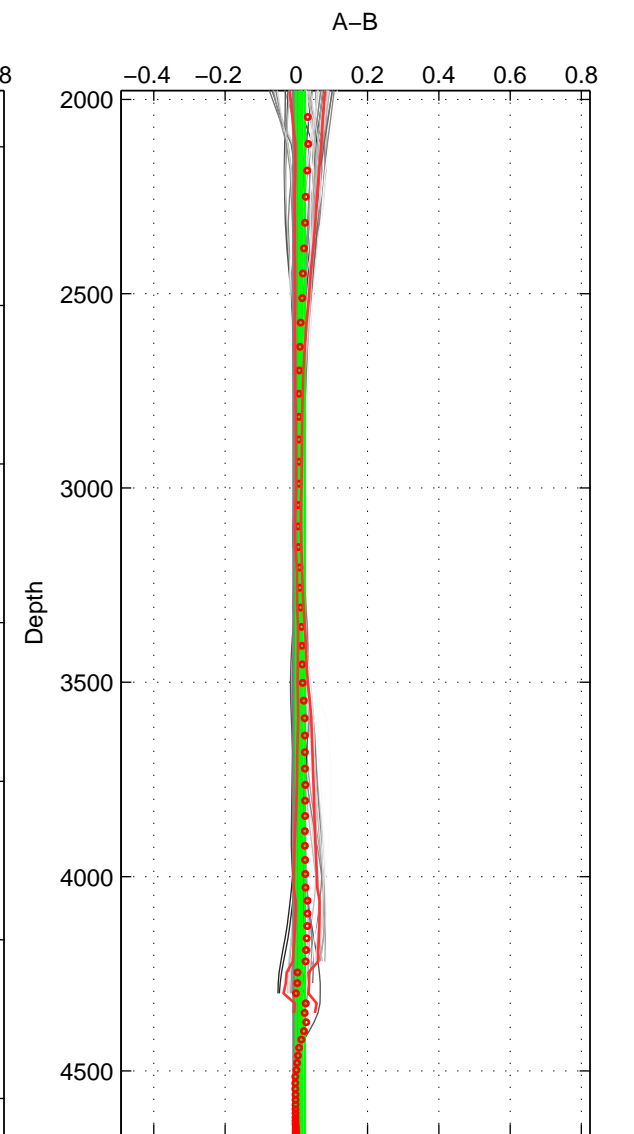

Cruise A (red). Date: Feb 1994 Cruisename: 238-323019940104

Cruise B (blue). Date: Apr 1995 Cruisename: 320-74JC19950320

\*\*\* "Favourite" values are means of spaces 1 2 3.

	Offset	O.StDev	Ratio	R.Stdev	Rating
SIGMA:	0.002	0.004	1.000	0.000	5
THETA:	0.000	0.003	1.000	0.000	5
DEPTH:	0.011	0.012	1.000	0.000	5
FAV.:	0.005	0.006	1.000	0.000	5

Profiles of A: 7  
 Profiles of B: 11  
 Diff profs : 63  
 WMoffset (A-B): 0.0016022  
 WMoffset stdev: 0.0043264  
 WMratio (A/B): 1  
 WMratio stdev: 0.00012429

Quality (1-5): 5

Profiles of A: 7  
 Profiles of B: 11  
 Diff profs : 63  
 WMoffset (A-B): 0.00046012  
 WMoffset stdev: 0.0026122  
 WMratio (A/B): 1  
 WMratio stdev: 7.5087e-05

Quality (1-5): 5

Profiles of A: 7  
 Profiles of B: 11  
 Diff profs : 63  
 WMoffset (A-B): 0.011455  
 WMoffset stdev: 0.012005  
 WMratio (A/B): 1.0003  
 WMratio stdev: 0.00034393

Quality (1-5): 5