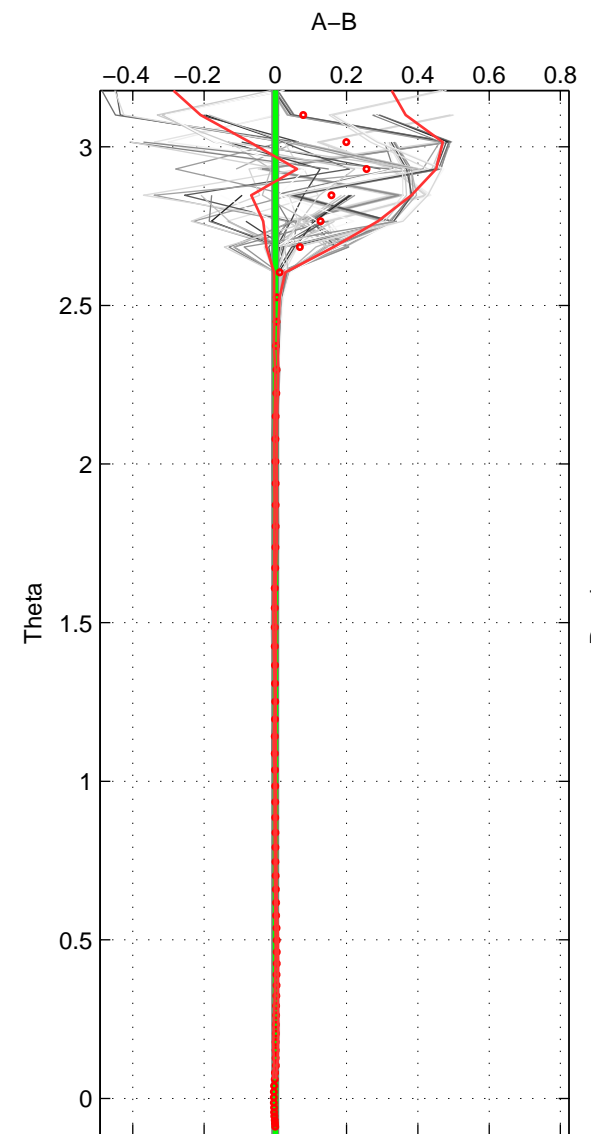

Cruise A (red). Date: Feb 1994 Cruisename: 238-323019940104

Cruise B (blue). Date: Apr 1995 Cruisename: 320-74JC19950320

\*\*\* "Favourite" values are means of spaces 1 2 3.

	Offset	O.StDev	Ratio	R.Stdev	Rating
SIGMA:	0.002	0.004	1.000	0.000	5
THETA:	0.000	0.003	1.000	0.000	5
DEPTH:	0.011	0.012	1.000	0.000	5
FAV.:	0.005	0.006	1.000	0.000	5

Profiles of A: 7  
 Profiles of B: 11  
 Diff profs : 63  
 WMoffset (A-B): 0.0016022  
 WMoffset stdev: 0.0043264  
 WMratio (A/B): 1  
 WMratio stdev: 0.00012429

Quality (1-5): 5

Profiles of A: 7  
 Profiles of B: 11  
 Diff profs : 63  
 WMoffset (A-B): 0.00046012  
 WMoffset stdev: 0.0026122  
 WMratio (A/B): 1  
 WMratio stdev: 7.5087e-05

Quality (1-5): 5

Profiles of A: 7  
 Profiles of B: 11  
 Diff profs : 63  
 WMoffset (A-B): 0.011455  
 WMoffset stdev: 0.012005  
 WMratio (A/B): 1.0003  
 WMratio stdev: 0.00034393

Quality (1-5): 5