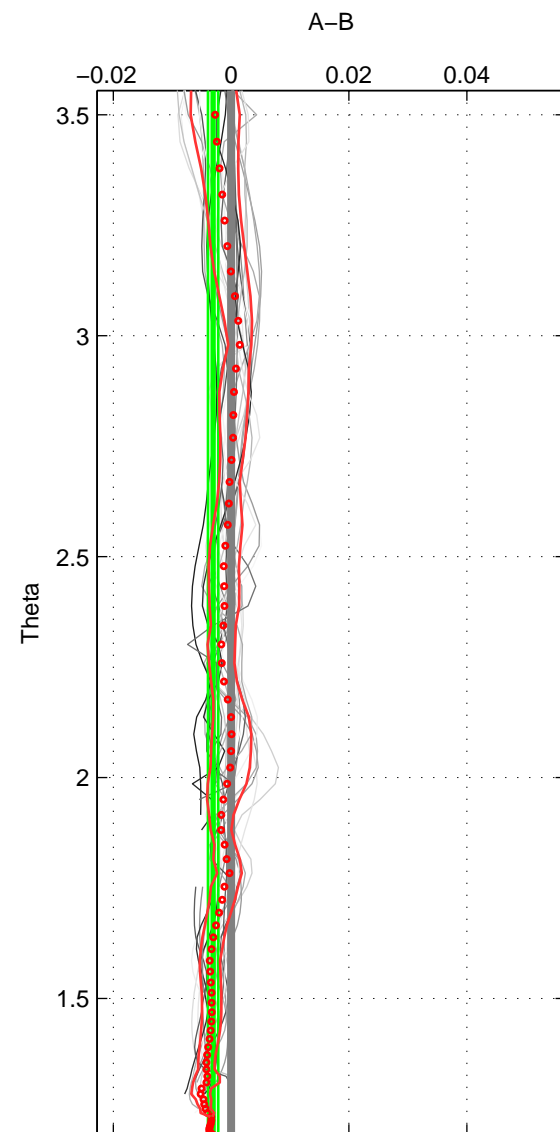

Cruise A (red). Date: Jun 2002 Cruisename: 163-06MT20020607

Cruise B (blue). Date: Feb 1993 Cruisename: 260-35A319930213

\*\*\* "Favourite" values are means of spaces 1 2 3.

	Offset	O.StDev	Ratio	R.Stdev	Rating
SIGMA:	-0.003	0.003	1.000	0.000	5
THETA:	-0.003	0.001	1.000	0.000	5
DEPTH:	0.000	0.004	1.000	0.000	5
FAV.:	-0.002	0.003	1.000	0.000	5

Profiles of A: 5  
 Profiles of B: 16  
 Diff profs : 30  
 WMoffset (A-B): -0.0032062  
 WMoffset stdev: 0.0030331  
 WMratio (A/B): 0.99991  
 WMratio stdev: 8.6912e-05

Quality (1-5): 5

Profiles of A: 5  
 Profiles of B: 16  
 Diff profs : 30  
 WMoffset (A-B): -0.0030716  
 WMoffset stdev: 0.0008582  
 WMratio (A/B): 0.99991  
 WMratio stdev: 2.4657e-05

Quality (1-5): 5

Profiles of A: 5  
 Profiles of B: 16  
 Diff profs : 30  
 WMoffset (A-B): 0.00027503  
 WMoffset stdev: 0.0041365  
 WMratio (A/B): 1  
 WMratio stdev: 0.00011843

Quality (1-5): 5