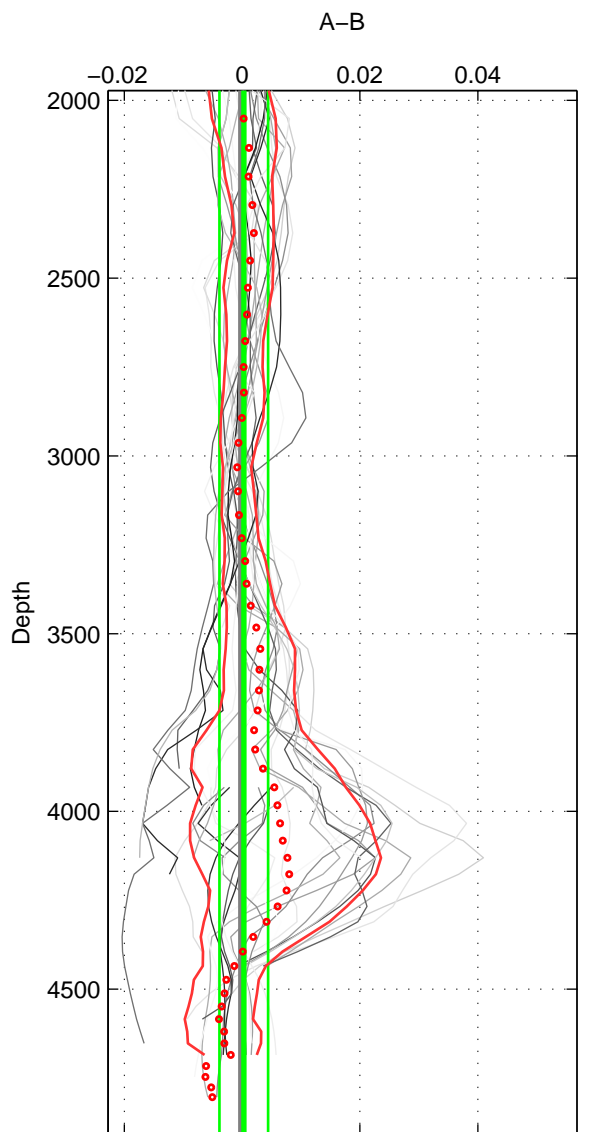

Cruise A (red). Date: Jun 2002 Cruisename: 163-06MT20020607

Cruise B (blue). Date: Feb 1993 Cruisename: 260-35A319930213

\*\*\* "Favourite" values are means of spaces 1 2 3.

	Offset	O.StDev	Ratio	R.Stdev	Rating
SIGMA:	-0.003	0.003	1.000	0.000	5
THETA:	-0.003	0.001	1.000	0.000	5
DEPTH:	0.000	0.004	1.000	0.000	5
FAV.:	-0.002	0.003	1.000	0.000	5

Profiles of A: 5  
 Profiles of B: 16  
 Diff profs : 30  
 WMoffset (A-B): -0.0032062  
 WMoffset stdev: 0.0030331  
 WMratio (A/B): 0.99991  
 WMratio stdev: 8.6912e-05

Quality (1-5): 5

Profiles of A: 5  
 Profiles of B: 16  
 Diff profs : 30  
 WMoffset (A-B): -0.0030716  
 WMoffset stdev: 0.0008582  
 WMratio (A/B): 0.99991  
 WMratio stdev: 2.4657e-05

Quality (1-5): 5

Profiles of A: 5  
 Profiles of B: 16  
 Diff profs : 30  
 WMoffset (A-B): 0.00027503  
 WMoffset stdev: 0.0041365  
 WMratio (A/B): 1  
 WMratio stdev: 0.00011843

Quality (1-5): 5