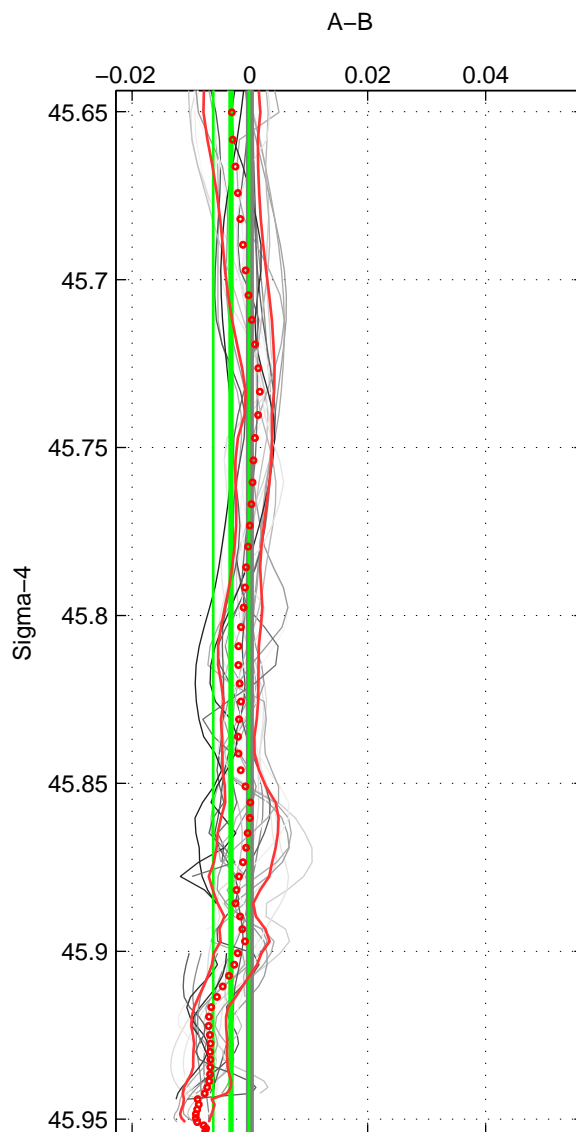

Cruise A (red). Date: Jun 2002 Cruisename: 163-06MT20020607

Cruise B (blue). Date: Feb 1993 Cruisename: 260-35A319930213

\*\*\* "Favourite" values are means of spaces 1 2 3.

	Offset	O.StDev	Ratio	R.Stdev	Rating
SIGMA:	-0.003	0.003	1.000	0.000	5
THETA:	-0.003	0.001	1.000	0.000	5
DEPTH:	0.000	0.004	1.000	0.000	5
FAV.:	-0.002	0.003	1.000	0.000	5

Profiles of A: 5  
 Profiles of B: 16  
 Diff profs : 30  
 WMoffset (A-B): -0.0032062  
 WMoffset stdev: 0.0030331  
 WMratio (A/B): 0.99991  
 WMratio stdev: 8.6912e-05

Quality (1-5): 5

Profiles of A: 5  
 Profiles of B: 16  
 Diff profs : 30  
 WMoffset (A-B): -0.0030716  
 WMoffset stdev: 0.0008582  
 WMratio (A/B): 0.99991  
 WMratio stdev: 2.4657e-05

Quality (1-5): 5

Profiles of A: 5  
 Profiles of B: 16  
 Diff profs : 30  
 WMoffset (A-B): 0.00027503  
 WMoffset stdev: 0.0041365  
 WMratio (A/B): 1  
 WMratio stdev: 0.00011843

Quality (1-5): 5