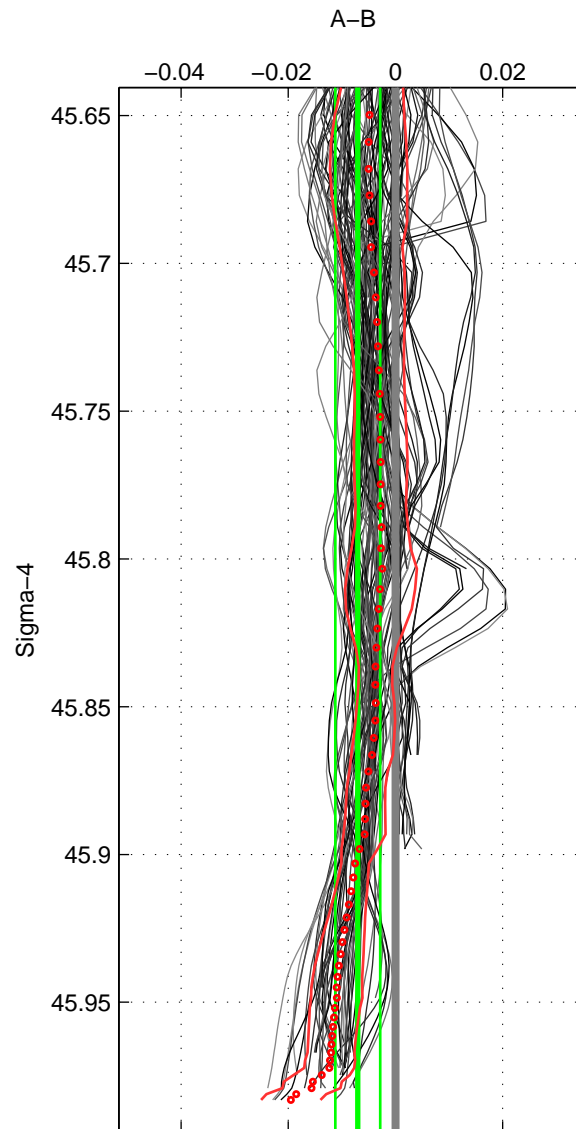

Cruise A (red). Date: Jun 2006 Cruisename: 197-18HU20060524

Cruise B (blue). Date: May 2007 Cruisename: 198-18HU20070510

*** "Favourite" values are means of spaces 1 2 3.

	Offset	O.StDev	Ratio	R.Stdev	Rating
SIGMA:	-0.007	0.004	1.000	0.000	5
THETA:	-0.006	0.004	1.000	0.000	5
DEPTH:	-0.004	0.006	1.000	0.000	5
FAV. :	-0.006	0.005	1.000	0.000	5

Profiles of A: 21
 Profiles of B: 22
 Diff profs : 100
 WMoffset (A-B): -0.0070367
 WMoffset stdev: 0.0041941
 WMratio (A/B): 0.9998
 WMratio stdev: 0.00012015

Quality (1-5): 5

Profiles of A: 21
 Profiles of B: 22
 Diff profs : 100
 WMoffset (A-B): -0.005833
 WMoffset stdev: 0.0038824
 WMratio (A/B): 0.99983
 WMratio stdev: 0.00011122

Quality (1-5): 5

Profiles of A: 21
 Profiles of B: 22
 Diff profs : 100
 WMoffset (A-B): -0.0043118
 WMoffset stdev: 0.0060286
 WMratio (A/B): 0.99988
 WMratio stdev: 0.00017272

Quality (1-5): 5