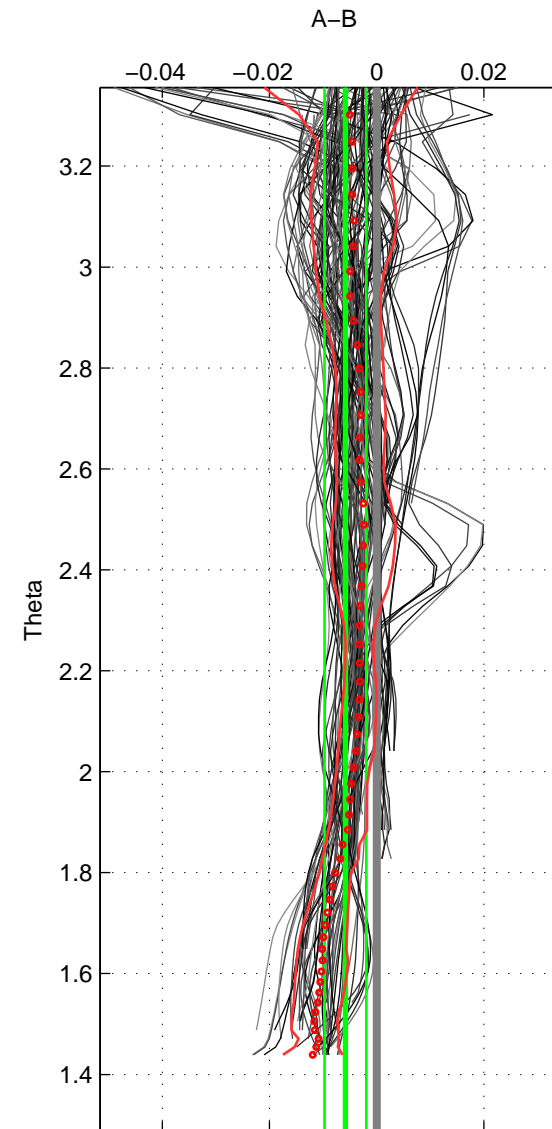

Cruise A (red). Date: Jun 2006 Cruisename: 197-18HU20060524

Cruise B (blue). Date: May 2007 Cruisename: 198-18HU20070510

*** "Favourite" values are means of spaces 1 2 3.

	Offset	O.StDev	Ratio	R.Stdev	Rating
SIGMA:	-0.007	0.004	1.000	0.000	5
THETA:	-0.006	0.004	1.000	0.000	5
DEPTH:	-0.004	0.006	1.000	0.000	5
FAV. :	-0.006	0.005	1.000	0.000	5

Profiles of A: 21
 Profiles of B: 22
 Diff profs : 100
 WMoffset (A-B): -0.0070367
 WMoffset stdev: 0.0041941
 WMratio (A/B): 0.9998
 WMratio stdev: 0.00012015

Quality (1-5): 5

Profiles of A: 21
 Profiles of B: 22
 Diff profs : 100
 WMoffset (A-B): -0.005833
 WMoffset stdev: 0.0038824
 WMratio (A/B): 0.99983
 WMratio stdev: 0.00011122

Quality (1-5): 5

Profiles of A: 21
 Profiles of B: 22
 Diff profs : 100
 WMoffset (A-B): -0.0043118
 WMoffset stdev: 0.0060286
 WMratio (A/B): 0.99988
 WMratio stdev: 0.00017272

Quality (1-5): 5