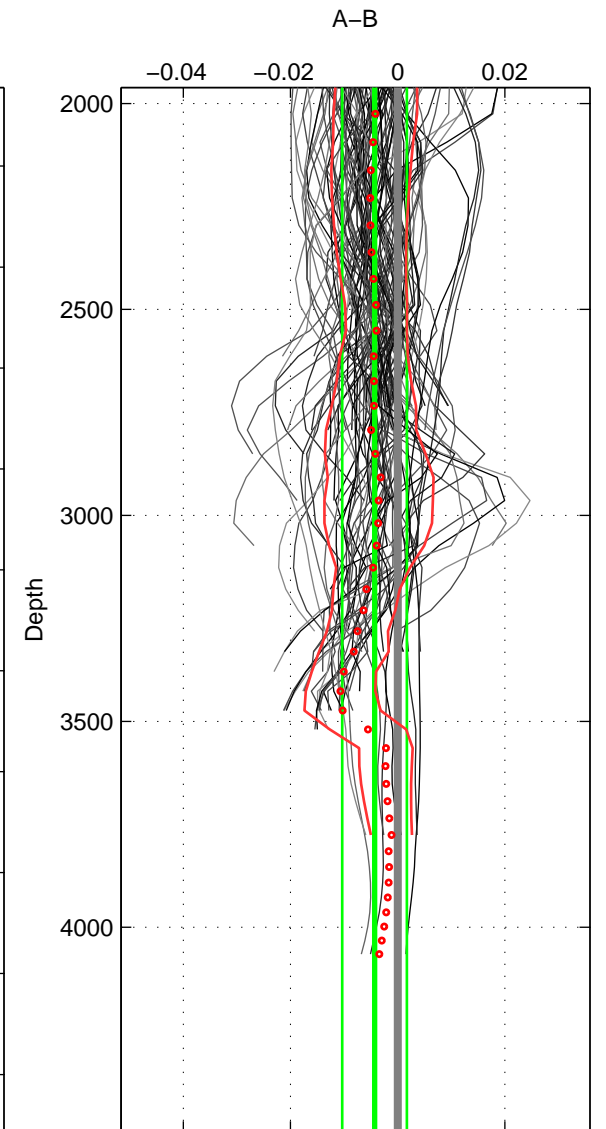

Cruise A (red). Date: Jun 2006 Cruisename: 197-18HU20060524

Cruise B (blue). Date: May 2007 Cruisename: 198-18HU20070510

*** "Favourite" values are means of spaces 1 2 3.

	Offset	O.StDev	Ratio	R.Stdev	Rating
SIGMA:	-0.007	0.004	1.000	0.000	5
THETA:	-0.006	0.004	1.000	0.000	5
DEPTH:	-0.004	0.006	1.000	0.000	5
FAV. :	-0.006	0.005	1.000	0.000	5

Profiles of A: 21
 Profiles of B: 22
 Diff profs : 100
 WMoffset (A-B): -0.0070367
 WMoffset stdev: 0.0041941
 WMratio (A/B): 0.9998
 WMratio stdev: 0.00012015

Quality (1-5): 5

Profiles of A: 21
 Profiles of B: 22
 Diff profs : 100
 WMoffset (A-B): -0.005833
 WMoffset stdev: 0.0038824
 WMratio (A/B): 0.99983
 WMratio stdev: 0.00011122

Quality (1-5): 5

Profiles of A: 21
 Profiles of B: 22
 Diff profs : 100
 WMoffset (A-B): -0.0043118
 WMoffset stdev: 0.0060286
 WMratio (A/B): 0.99988
 WMratio stdev: 0.00017272

Quality (1-5): 5