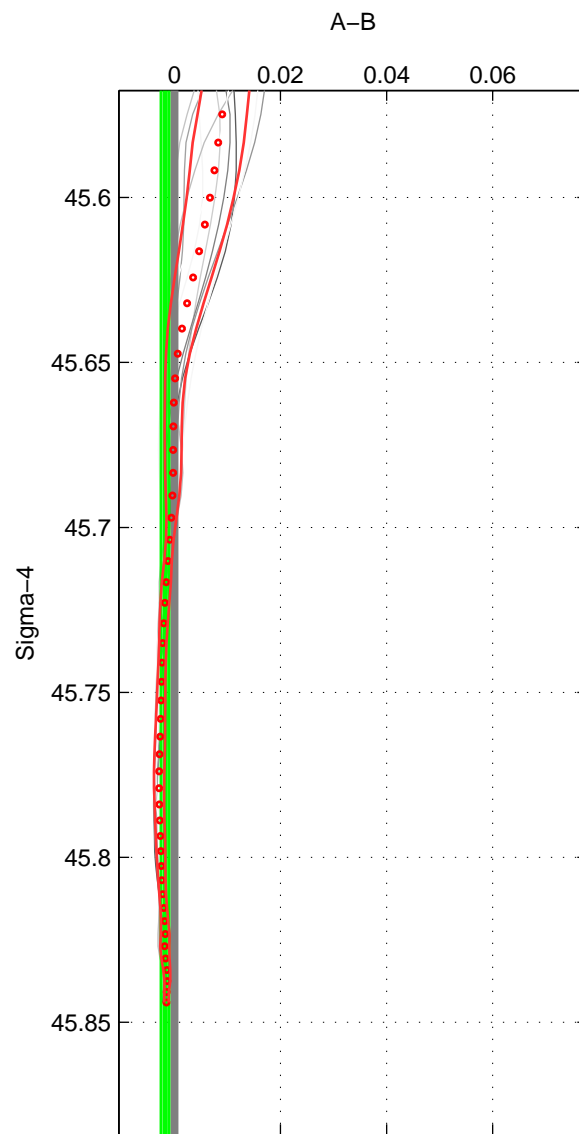

Cruise A (red). Date: Aug 1985 Cruisename: 496-325019850804  
 Cruise B (blue). Date: Sep 1993 Cruisename: 730-90BM19930830

\*\*\* "Favourite" values are means of spaces 1 2 3.

	Offset	O.StDev	Ratio	R.Stdev	Rating
SIGMA:	-0.002	0.001	1.000	0.000	2
THETA:	-0.003	0.001	1.000	0.000	2
DEPTH:	0.002	0.006	1.000	0.000	2
FAV. :	-0.001	0.003	1.000	0.000	2

Profiles of A: 5  
 Profiles of B: 3  
 Diff profs : 10  
 WMoffset (A-B): -0.0017593  
 WMoffset stdev: 0.00077037  
 WMratio (A/B): 0.99995  
 WMratio stdev: 2.2229e-05

Quality (1-5): 2

Profiles of A: 5  
 Profiles of B: 3  
 Diff profs : 10  
 WMoffset (A-B): -0.0030359  
 WMoffset stdev: 0.0012663  
 WMratio (A/B): 0.99991  
 WMratio stdev: 3.654e-05

Quality (1-5): 2

Profiles of A: 5  
 Profiles of B: 3  
 Diff profs : 10  
 WMoffset (A-B): 0.0019699  
 WMoffset stdev: 0.0055334  
 WMratio (A/B): 1.0001  
 WMratio stdev: 0.00015965

Quality (1-5): 2