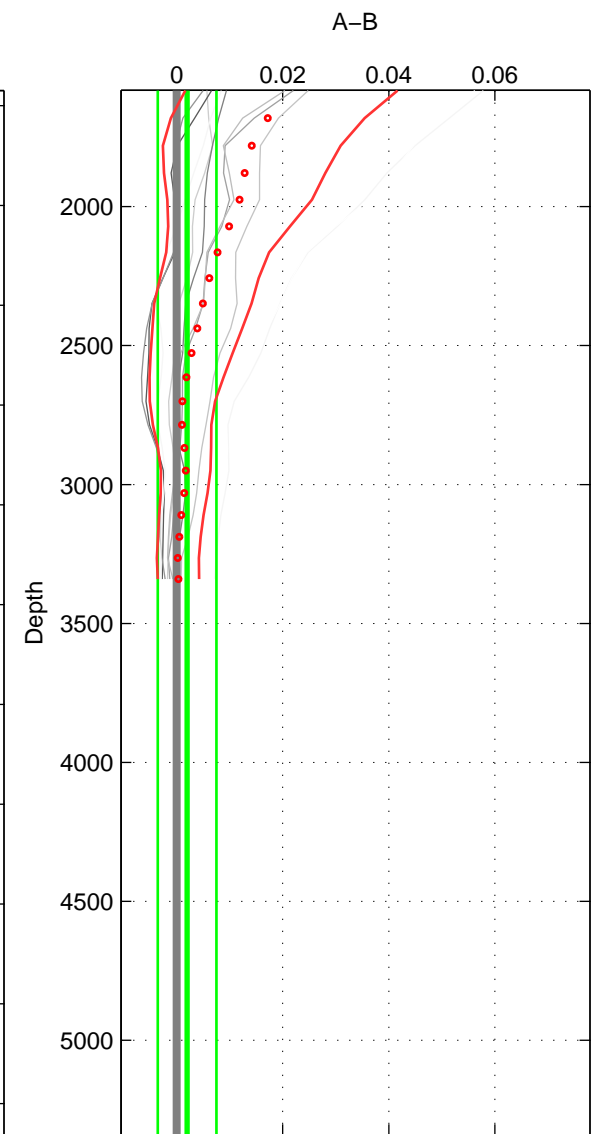

Cruise A (red). Date: Aug 1985 Cruisename: 496-325019850804  
 Cruise B (blue). Date: Sep 1993 Cruisename: 730-90BM19930830

\*\*\* "Favourite" values are means of spaces 1 2 3.

	Offset	O.StDev	Ratio	R.Stdev	Rating
SIGMA:	-0.002	0.001	1.000	0.000	2
THETA:	-0.003	0.001	1.000	0.000	2
DEPTH:	0.002	0.006	1.000	0.000	2
FAV. :	-0.001	0.003	1.000	0.000	2

Profiles of A: 5  
 Profiles of B: 3  
 Diff profs : 10  
 WMoffset (A-B): -0.0017593  
 WMoffset stdev: 0.00077037  
 WMratio (A/B): 0.99995  
 WMratio stdev: 2.2229e-05

Quality (1-5): 2

Profiles of A: 5  
 Profiles of B: 3  
 Diff profs : 10  
 WMoffset (A-B): -0.0030359  
 WMoffset stdev: 0.0012663  
 WMratio (A/B): 0.99991  
 WMratio stdev: 3.654e-05

Quality (1-5): 2

Profiles of A: 5  
 Profiles of B: 3  
 Diff profs : 10  
 WMoffset (A-B): 0.0019699  
 WMoffset stdev: 0.0055334  
 WMratio (A/B): 1.0001  
 WMratio stdev: 0.00015965

Quality (1-5): 2