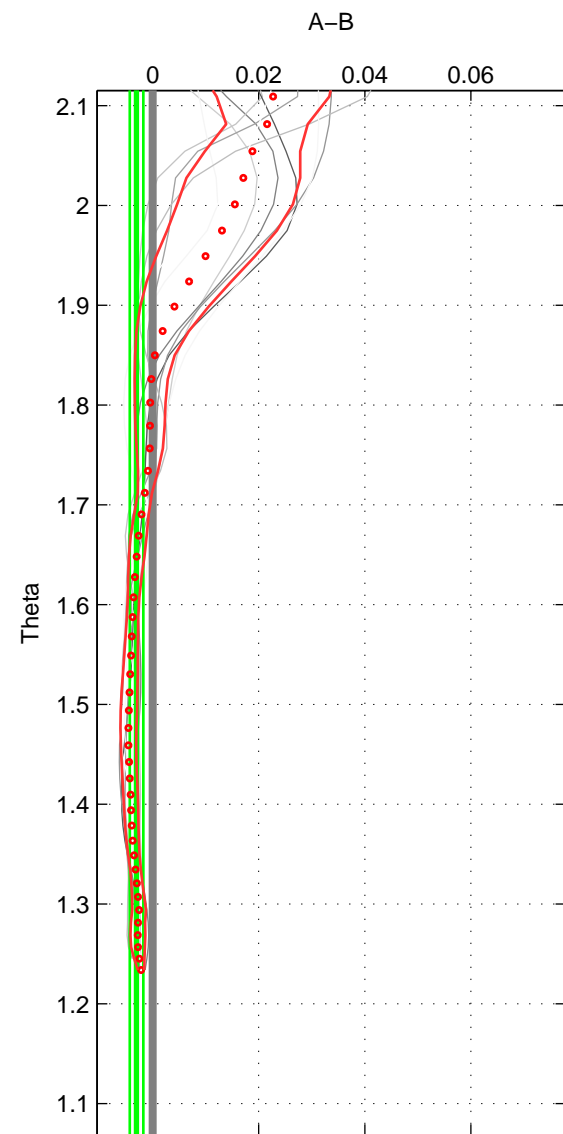

Cruise A (red). Date: Aug 1985 Cruisename: 496-325019850804  
 Cruise B (blue). Date: Sep 1993 Cruisename: 730-90BM19930830

\*\*\* "Favourite" values are means of spaces 1 2 3.

	Offset	O.StDev	Ratio	R.Stdev	Rating
SIGMA:	-0.002	0.001	1.000	0.000	2
THETA:	-0.003	0.001	1.000	0.000	2
DEPTH:	0.002	0.006	1.000	0.000	2
FAV. :	-0.001	0.003	1.000	0.000	2

Profiles of A: 5  
 Profiles of B: 3  
 Diff profs : 10  
 WMoffset (A-B): -0.0017593  
 WMoffset stdev: 0.00077037  
 WMratio (A/B): 0.99995  
 WMratio stdev: 2.2229e-05

Quality (1-5): 2

Profiles of A: 5  
 Profiles of B: 3  
 Diff profs : 10  
 WMoffset (A-B): -0.0030359  
 WMoffset stdev: 0.0012663  
 WMratio (A/B): 0.99991  
 WMratio stdev: 3.654e-05

Quality (1-5): 2

Profiles of A: 5  
 Profiles of B: 3  
 Diff profs : 10  
 WMoffset (A-B): 0.0019699  
 WMoffset stdev: 0.0055334  
 WMratio (A/B): 1.0001  
 WMratio stdev: 0.00015965

Quality (1-5): 2