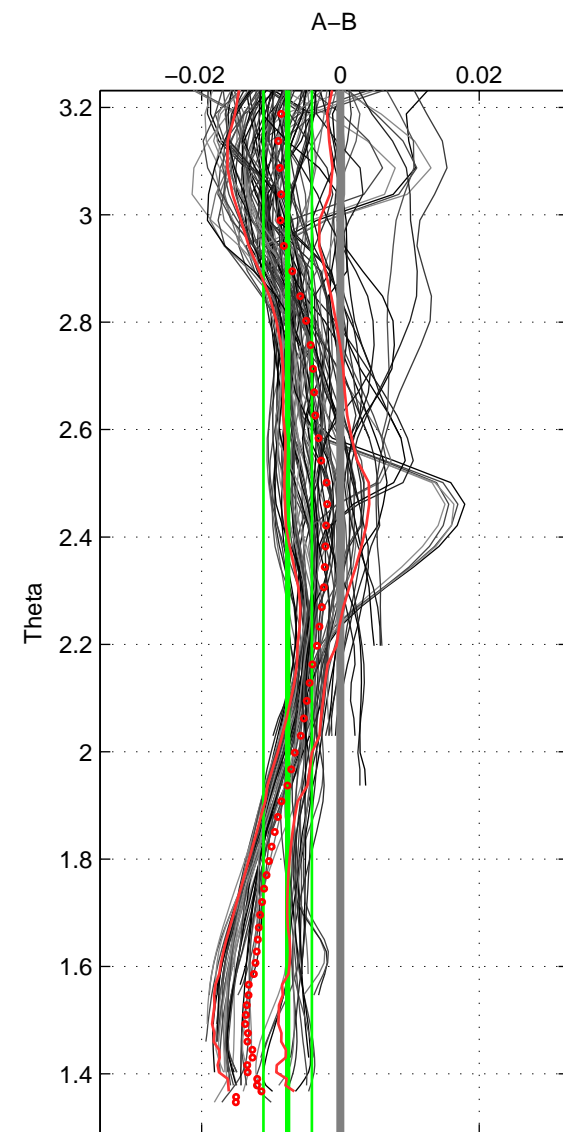

Cruise A (red). Date: Jun 2006 Cruisename: 197-18HU20060524

Cruise B (blue). Date: May 2009 Cruisename: 200-18HU20090517

*** "Favourite" values are means of spaces 1 2 3.

	Offset	O.StDev	Ratio	R.Stdev	Rating
SIGMA:	-0.009	0.004	1.000	0.000	5
THETA:	-0.008	0.003	1.000	0.000	5
DEPTH:	-0.008	0.006	1.000	0.000	5
FAV.:	-0.008	0.005	1.000	0.000	5

Profiles of A: 21
 Profiles of B: 20
 Diff profs : 100
 WMoffset (A-B): -0.0085021
 WMoffset stdev: 0.0039318
 WMratio (A/B): 0.99976
 WMratio stdev: 0.00011264

Quality (1-5): 5

Profiles of A: 21
 Profiles of B: 20
 Diff profs : 100
 WMoffset (A-B): -0.0076053
 WMoffset stdev: 0.0034908
 WMratio (A/B): 0.99978
 WMratio stdev: 0.00010001

Quality (1-5): 5

Profiles of A: 21
 Profiles of B: 20
 Diff profs : 100
 WMoffset (A-B): -0.0082547
 WMoffset stdev: 0.0062295
 WMratio (A/B): 0.99976
 WMratio stdev: 0.00017847

Quality (1-5): 5