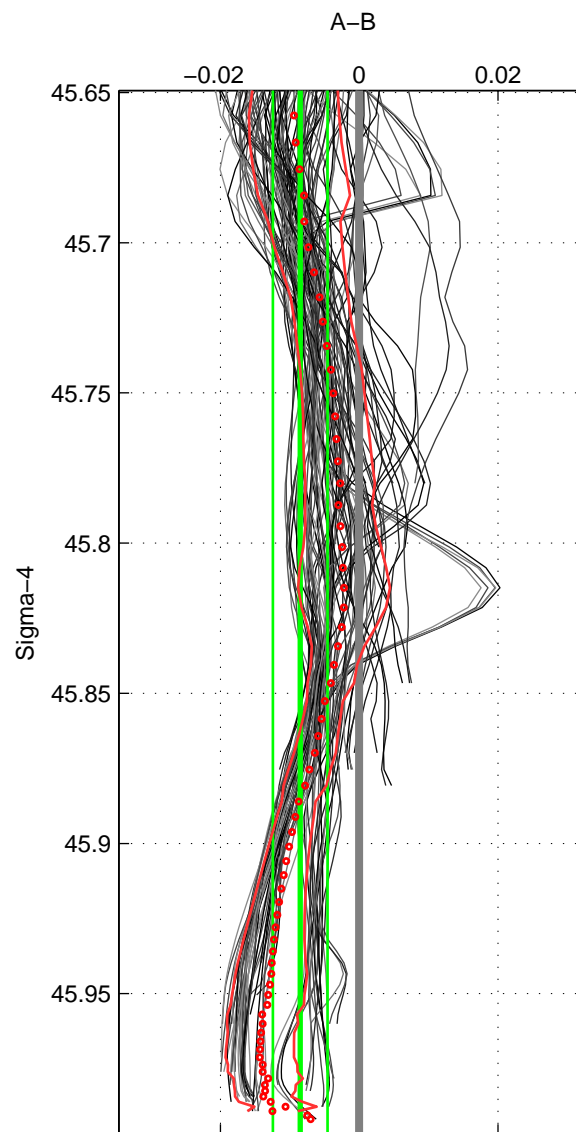

Cruise A (red). Date: Jun 2006 Cruisename: 197-18HU20060524

Cruise B (blue). Date: May 2009 Cruisename: 200-18HU20090517

*** "Favourite" values are means of spaces 1 2 3.

	Offset	O.StDev	Ratio	R.Stdev	Rating
SIGMA:	-0.009	0.004	1.000	0.000	5
THETA:	-0.008	0.003	1.000	0.000	5
DEPTH:	-0.008	0.006	1.000	0.000	5
FAV.:	-0.008	0.005	1.000	0.000	5

Profiles of A: 21
 Profiles of B: 20
 Diff profs : 100
 WMoffset (A-B): -0.0085021
 WMoffset stdev: 0.0039318
 WMratio (A/B): 0.99976
 WMratio stdev: 0.00011264

Quality (1-5): 5

Profiles of A: 21
 Profiles of B: 20
 Diff profs : 100
 WMoffset (A-B): -0.0076053
 WMoffset stdev: 0.0034908
 WMratio (A/B): 0.99978
 WMratio stdev: 0.00010001

Quality (1-5): 5

Profiles of A: 21
 Profiles of B: 20
 Diff profs : 100
 WMoffset (A-B): -0.0082547
 WMoffset stdev: 0.0062295
 WMratio (A/B): 0.99976
 WMratio stdev: 0.00017847

Quality (1-5): 5