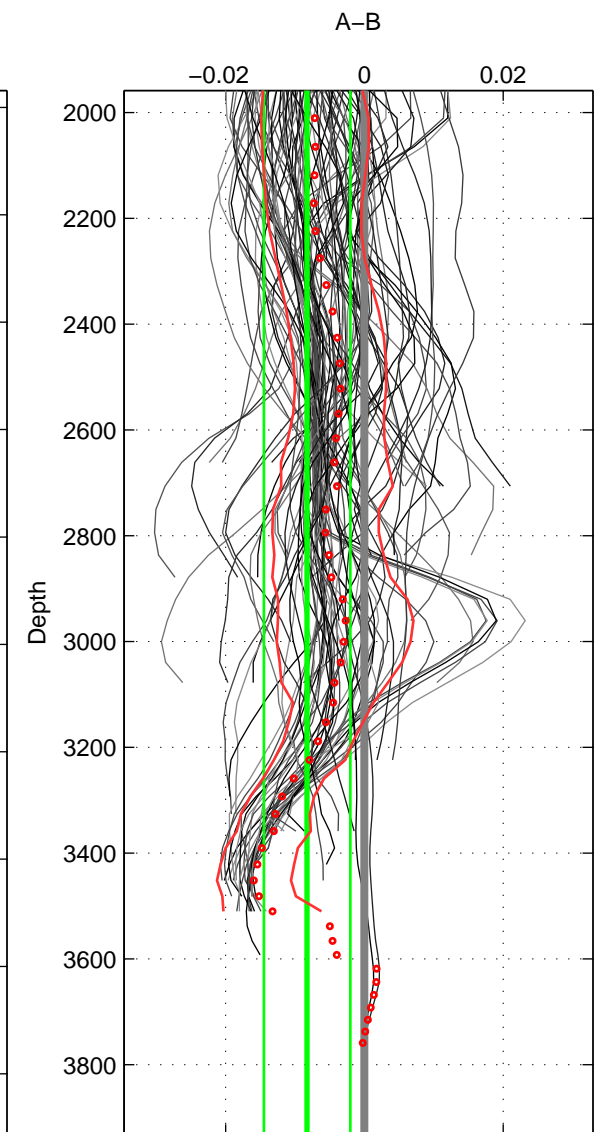

Cruise A (red). Date: Jun 2006 Cruisename: 197-18HU20060524

Cruise B (blue). Date: May 2009 Cruisename: 200-18HU20090517

*** "Favourite" values are means of spaces 1 2 3.

	Offset	O.StDev	Ratio	R.Stdev	Rating
SIGMA:	-0.009	0.004	1.000	0.000	5
THETA:	-0.008	0.003	1.000	0.000	5
DEPTH:	-0.008	0.006	1.000	0.000	5
FAV.:	-0.008	0.005	1.000	0.000	5

Profiles of A: 21
 Profiles of B: 20
 Diff profs : 100
 WMoffset (A-B): -0.0085021
 WMoffset stdev: 0.0039318
 WMratio (A/B): 0.99976
 WMratio stdev: 0.00011264

Quality (1-5): 5

Profiles of A: 21
 Profiles of B: 20
 Diff profs : 100
 WMoffset (A-B): -0.0076053
 WMoffset stdev: 0.0034908
 WMratio (A/B): 0.99978
 WMratio stdev: 0.00010001

Quality (1-5): 5

Profiles of A: 21
 Profiles of B: 20
 Diff profs : 100
 WMoffset (A-B): -0.0082547
 WMoffset stdev: 0.0062295
 WMratio (A/B): 0.99976
 WMratio stdev: 0.00017847

Quality (1-5): 5