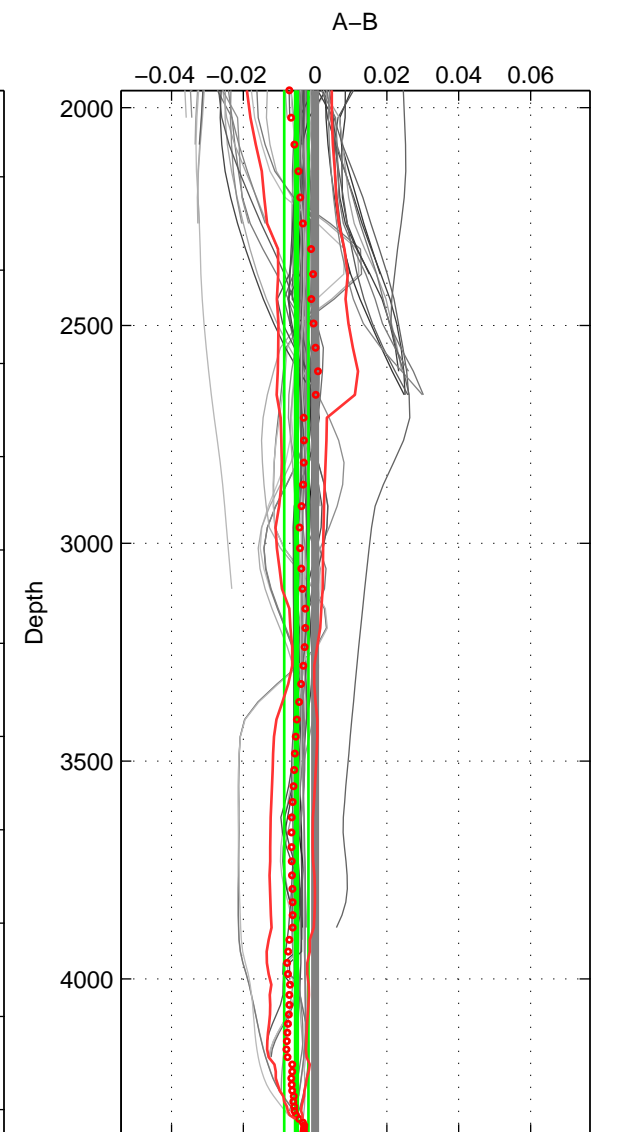

Cruise A (red). Date: Sep 1991 Cruisename: 106-77DN19910726

Cruise B (blue). Date: Sep 2005 Cruisename: 110-77DN20050819

\*\*\* "Favourite" values are means of spaces 1 2 3.

	Offset	O.StDev	Ratio	R.Stdev	Rating
SIGMA:	-0.003	0.002	1.000	0.000	5
THETA:	-0.004	0.002	1.000	0.000	5
DEPTH:	-0.005	0.003	1.000	0.000	5
FAV. :	-0.004	0.002	1.000	0.000	5

Profiles of A: 18  
 Profiles of B: 16  
 Diff profs : 93  
 WMoffset (A-B): -0.0034009  
 WMoffset stdev: 0.0015944  
 WMratio (A/B): 0.9999  
 WMratio stdev: 4.5648e-05

Quality (1-5): 5

Profiles of A: 18  
 Profiles of B: 16  
 Diff profs : 93  
 WMoffset (A-B): -0.0042871  
 WMoffset stdev: 0.0016783  
 WMratio (A/B): 0.99988  
 WMratio stdev: 4.8051e-05

Quality (1-5): 5

Profiles of A: 18  
 Profiles of B: 16  
 Diff profs : 93  
 WMoffset (A-B): -0.0052293  
 WMoffset stdev: 0.0033872  
 WMratio (A/B): 0.99985  
 WMratio stdev: 9.6914e-05

Quality (1-5): 5