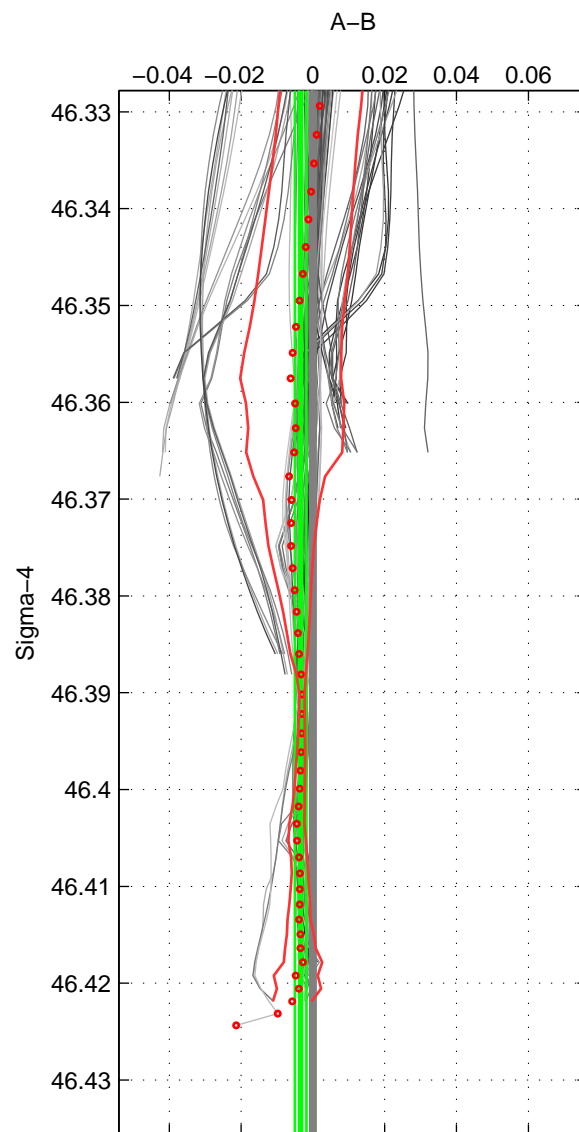

Cruise A (red). Date: Sep 1991 Cruisename: 106-77DN19910726

Cruise B (blue). Date: Sep 2005 Cruisename: 110-77DN20050819

\*\*\* "Favourite" values are means of spaces 1 2 3.

	Offset	O.StDev	Ratio	R.Stdev	Rating
SIGMA:	-0.003	0.002	1.000	0.000	5
THETA:	-0.004	0.002	1.000	0.000	5
DEPTH:	-0.005	0.003	1.000	0.000	5
FAV. :	-0.004	0.002	1.000	0.000	5

Profiles of A: 18  
 Profiles of B: 16  
 Diff profs : 93  
 WMoffset (A-B): -0.0034009  
 WMoffset stdev: 0.0015944  
 WMratio (A/B): 0.9999  
 WMratio stdev: 4.5648e-05

Quality (1-5): 5

Profiles of A: 18  
 Profiles of B: 16  
 Diff profs : 93  
 WMoffset (A-B): -0.0042871  
 WMoffset stdev: 0.0016783  
 WMratio (A/B): 0.99988  
 WMratio stdev: 4.8051e-05

Quality (1-5): 5

Profiles of A: 18  
 Profiles of B: 16  
 Diff profs : 93  
 WMoffset (A-B): -0.0052293  
 WMoffset stdev: 0.0033872  
 WMratio (A/B): 0.99985  
 WMratio stdev: 9.6914e-05

Quality (1-5): 5