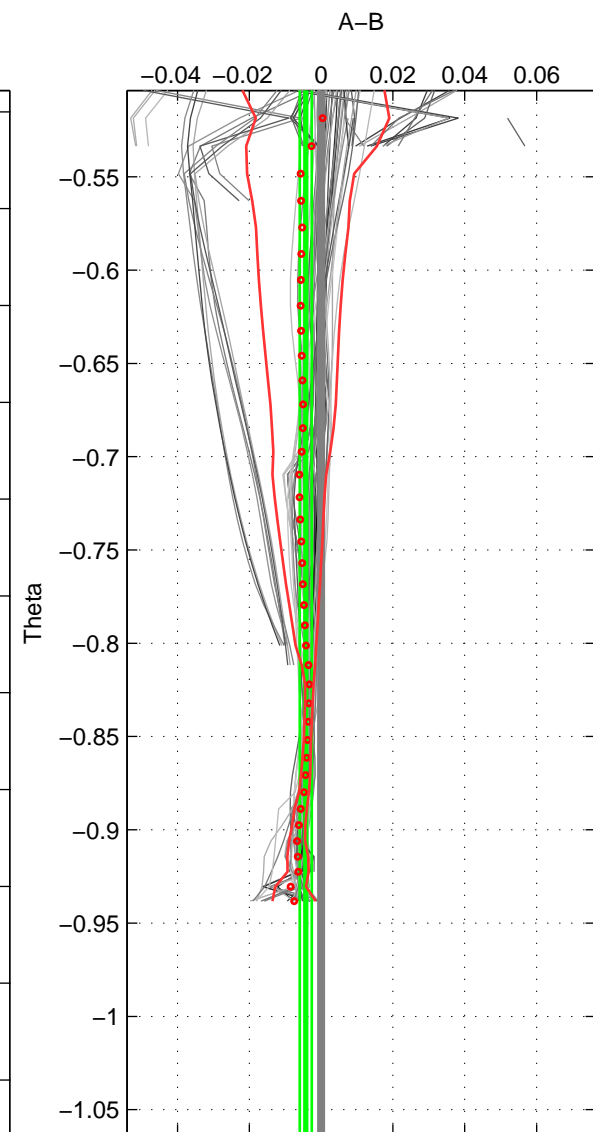

Cruise A (red). Date: Sep 1991 Cruisename: 106-77DN19910726

Cruise B (blue). Date: Sep 2005 Cruisename: 110-77DN20050819

\*\*\* "Favourite" values are means of spaces 1 2 3.

	Offset	O.StDev	Ratio	R.Stdev	Rating
SIGMA:	-0.003	0.002	1.000	0.000	5
THETA:	-0.004	0.002	1.000	0.000	5
DEPTH:	-0.005	0.003	1.000	0.000	5
FAV. :	-0.004	0.002	1.000	0.000	5

Profiles of A: 18  
 Profiles of B: 16  
 Diff profs : 93  
 WMoffset (A-B): -0.0034009  
 WMoffset stdev: 0.0015944  
 WMratio (A/B): 0.9999  
 WMratio stdev: 4.5648e-05

Quality (1-5): 5

Profiles of A: 18  
 Profiles of B: 16  
 Diff profs : 93  
 WMoffset (A-B): -0.0042871  
 WMoffset stdev: 0.0016783  
 WMratio (A/B): 0.99988  
 WMratio stdev: 4.8051e-05

Quality (1-5): 5

Profiles of A: 18  
 Profiles of B: 16  
 Diff profs : 93  
 WMoffset (A-B): -0.0052293  
 WMoffset stdev: 0.0033872  
 WMratio (A/B): 0.99985  
 WMratio stdev: 9.6914e-05

Quality (1-5): 5