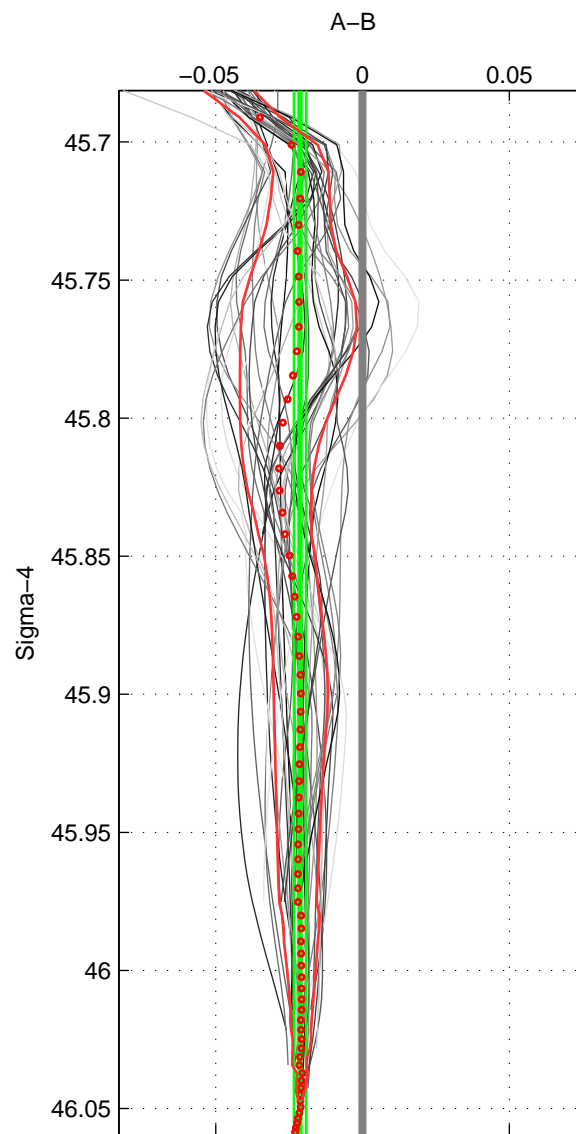

Cruise A (red). Date: Aug 1999 Cruisename: 158-06MT19990813

Cruise B (blue). Date: Sep 2005 Cruisename: 291-64PE20050907

*** "Favourite" values are means of spaces 1 2 3.

	Offset	O.StDev	Ratio	R.Stdev	Rating
SIGMA:	-0.021	0.002	0.999	0.000	4
THETA:	-0.022	0.005	0.999	0.000	4
DEPTH:	-0.022	0.017	0.999	0.000	4
FAV. :	-0.022	0.008	0.999	0.000	4

Profiles of A: 6
 Profiles of B: 10
 Diff profs : 42
 WMoffset (A-B): -0.02126
 WMoffset stdev: 0.0020919
 WMratio (A/B): 0.99939
 WMratio stdev: 5.9961e-05

Quality (1-5): 4

Profiles of A: 6
 Profiles of B: 10
 Diff profs : 42
 WMoffset (A-B): -0.022119
 WMoffset stdev: 0.0045857
 WMratio (A/B): 0.99937
 WMratio stdev: 0.00013145

Quality (1-5): 4

Profiles of A: 6
 Profiles of B: 10
 Diff profs : 42
 WMoffset (A-B): -0.02166
 WMoffset stdev: 0.01727
 WMratio (A/B): 0.99938
 WMratio stdev: 0.00049469

Quality (1-5): 4