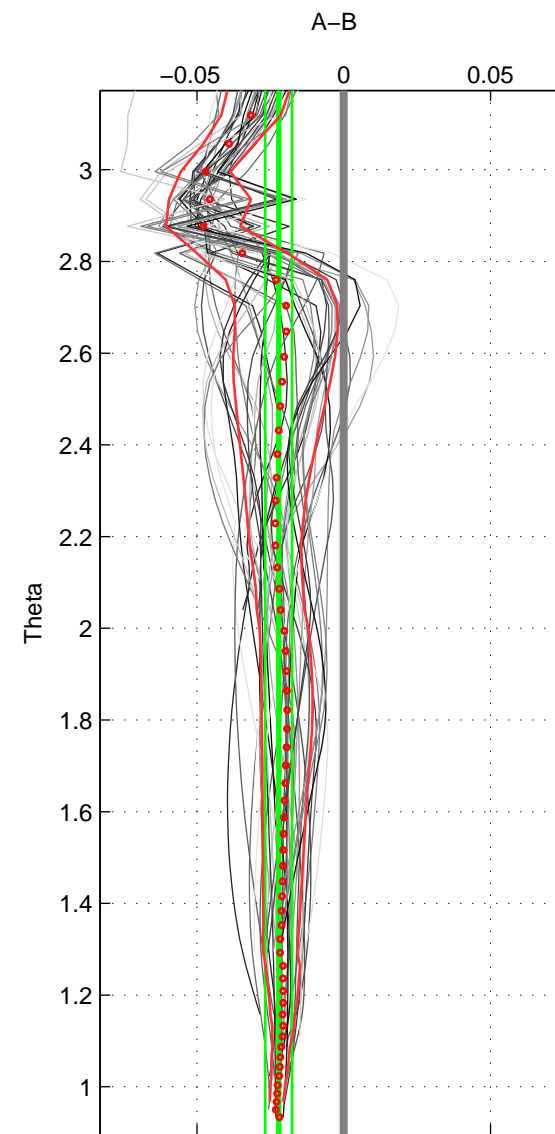

Cruise A (red). Date: Aug 1999 Cruisename: 158-06MT19990813

Cruise B (blue). Date: Sep 2005 Cruisename: 291-64PE20050907

*** "Favourite" values are means of spaces 1 2 3.

	Offset	O.StDev	Ratio	R.Stdev	Rating
SIGMA:	-0.021	0.002	0.999	0.000	4
THETA:	-0.022	0.005	0.999	0.000	4
DEPTH:	-0.022	0.017	0.999	0.000	4
FAV. :	-0.022	0.008	0.999	0.000	4

Profiles of A: 6
 Profiles of B: 10
 Diff profs : 42
 WMoffset (A-B): -0.02126
 WMoffset stdev: 0.0020919
 WMratio (A/B): 0.99939
 WMratio stdev: 5.9961e-05

Quality (1-5): 4

Profiles of A: 6
 Profiles of B: 10
 Diff profs : 42
 WMoffset (A-B): -0.022119
 WMoffset stdev: 0.0045857
 WMratio (A/B): 0.99937
 WMratio stdev: 0.00013145

Quality (1-5): 4

Profiles of A: 6
 Profiles of B: 10
 Diff profs : 42
 WMoffset (A-B): -0.02166
 WMoffset stdev: 0.01727
 WMratio (A/B): 0.99938
 WMratio stdev: 0.00049469

Quality (1-5): 4