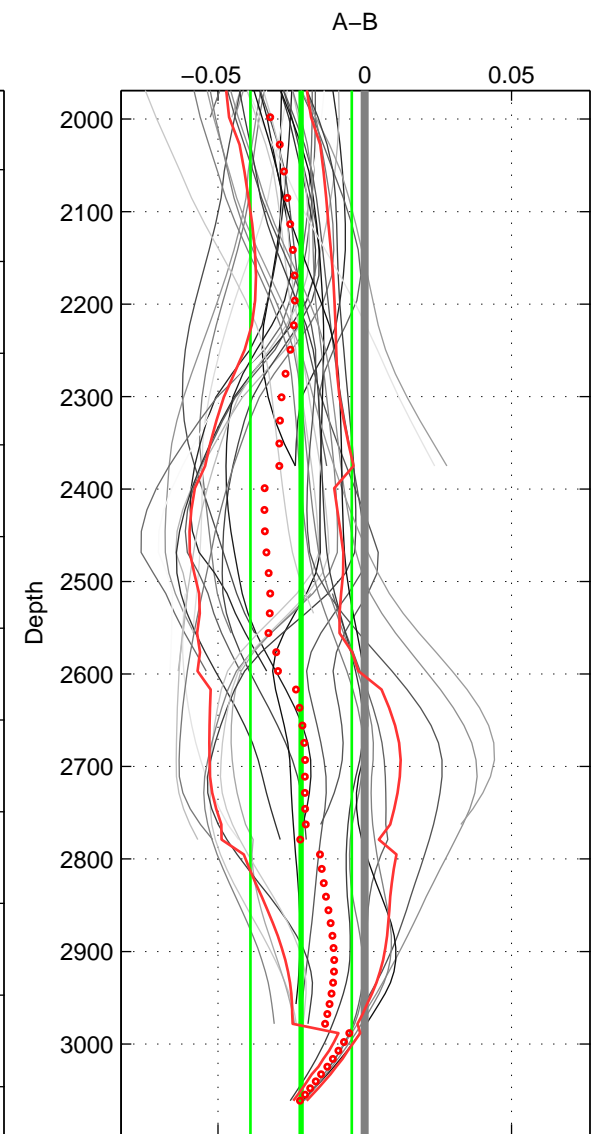

Cruise A (red). Date: Aug 1999 Cruisename: 158-06MT19990813

Cruise B (blue). Date: Sep 2005 Cruisename: 291-64PE20050907

*** "Favourite" values are means of spaces 1 2 3.

	Offset	O.StDev	Ratio	R.Stdev	Rating
SIGMA:	-0.021	0.002	0.999	0.000	4
THETA:	-0.022	0.005	0.999	0.000	4
DEPTH:	-0.022	0.017	0.999	0.000	4
FAV. :	-0.022	0.008	0.999	0.000	4

Profiles of A: 6
 Profiles of B: 10
 Diff profs : 42
 WMoffset (A-B): -0.02126
 WMoffset stdev: 0.0020919
 WMratio (A/B): 0.99939
 WMratio stdev: 5.9961e-05

Quality (1-5): 4

Profiles of A: 6
 Profiles of B: 10
 Diff profs : 42
 WMoffset (A-B): -0.022119
 WMoffset stdev: 0.0045857
 WMratio (A/B): 0.99937
 WMratio stdev: 0.00013145

Quality (1-5): 4

Profiles of A: 6
 Profiles of B: 10
 Diff profs : 42
 WMoffset (A-B): -0.02166
 WMoffset stdev: 0.01727
 WMratio (A/B): 0.99938
 WMratio stdev: 0.00049469

Quality (1-5): 4