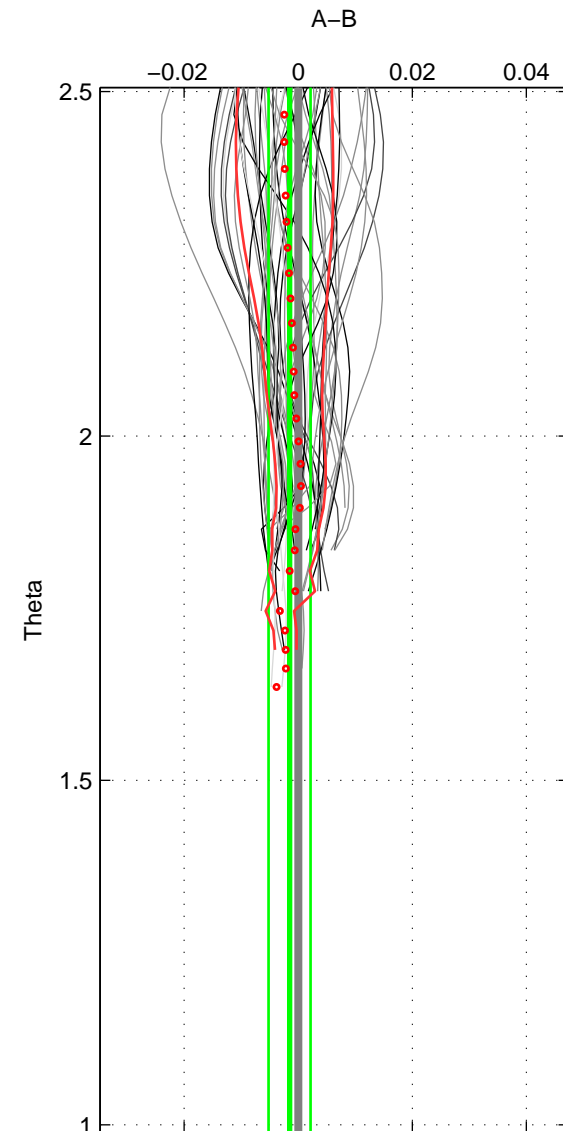

Cruise A (red). Date: May 1993 Cruisename: 558-49HH19930513

Cruise B (blue). Date: Jun 1997 Cruisename: 681-49UP19970530

\*\*\* "Favourite" values are those of space 1.

	Offset	O.StDev	Ratio	R.Stdev	Rating
SIGMA:	-0.001	0.002	1.000	0.000	5
THETA:	-0.002	0.004	1.000	0.000	4
DEPTH:	0.000	0.001	1.000	0.000	3
FAV. :	-0.001	0.002	1.000	0.000	5

Profiles of A: 16  
 Profiles of B: 21  
 Diff profs : 48  
 WMoffset (A-B): -0.00072462  
 WMoffset stdev: 0.0021606  
 WMratio (A/B): 0.99998  
 WMratio stdev: 6.2462e-05

Quality (1-5): 5

Profiles of A: 16  
 Profiles of B: 21  
 Diff profs : 48  
 WMoffset (A-B): -0.0015171  
 WMoffset stdev: 0.0036838  
 WMratio (A/B): 0.99996  
 WMratio stdev: 0.00010649

Quality (1-5): 4

Profiles of A: 16  
 Profiles of B: 21  
 Diff profs : 48  
 WMoffset (A-B): 0.0004986  
 WMoffset stdev: 0.00072912  
 WMratio (A/B): 1  
 WMratio stdev: 2.1075e-05

Quality (1-5): 3

Please note that statistics are bad.