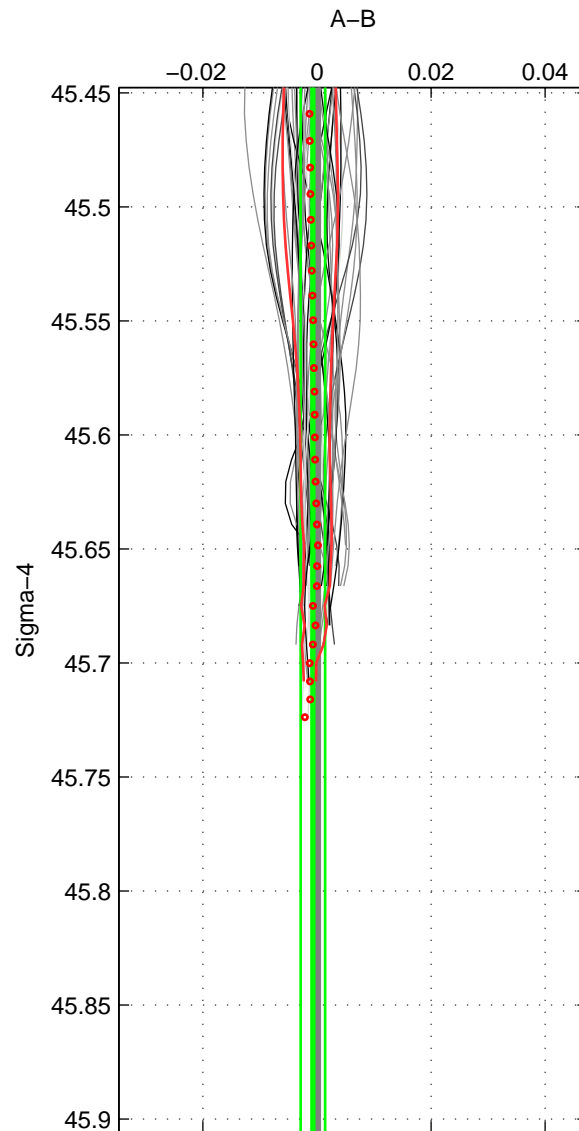

Cruise A (red). Date: May 1993 Cruisename: 558-49HH19930513

Cruise B (blue). Date: Jun 1997 Cruisename: 681-49UP19970530

\*\*\* "Favourite" values are those of space 1.

	Offset	O.StDev	Ratio	R.Stdev	Rating
SIGMA:	-0.001	0.002	1.000	0.000	5
THETA:	-0.002	0.004	1.000	0.000	4
DEPTH:	0.000	0.001	1.000	0.000	3
FAV. :	-0.001	0.002	1.000	0.000	5

Profiles of A: 16  
 Profiles of B: 21  
 Diff profs : 48  
 WMoffset (A-B): -0.00072462  
 WMoffset stdev: 0.0021606  
 WMratio (A/B): 0.99998  
 WMratio stdev: 6.2462e-05

Quality (1-5): 5

Profiles of A: 16  
 Profiles of B: 21  
 Diff profs : 48  
 WMoffset (A-B): -0.0015171  
 WMoffset stdev: 0.0036838  
 WMratio (A/B): 0.99996  
 WMratio stdev: 0.00010649

Quality (1-5): 4

Profiles of A: 16  
 Profiles of B: 21  
 Diff profs : 48  
 WMoffset (A-B): 0.0004986  
 WMoffset stdev: 0.00072912  
 WMratio (A/B): 1  
 WMratio stdev: 2.1075e-05

Quality (1-5): 3

Please note that statistics are bad.