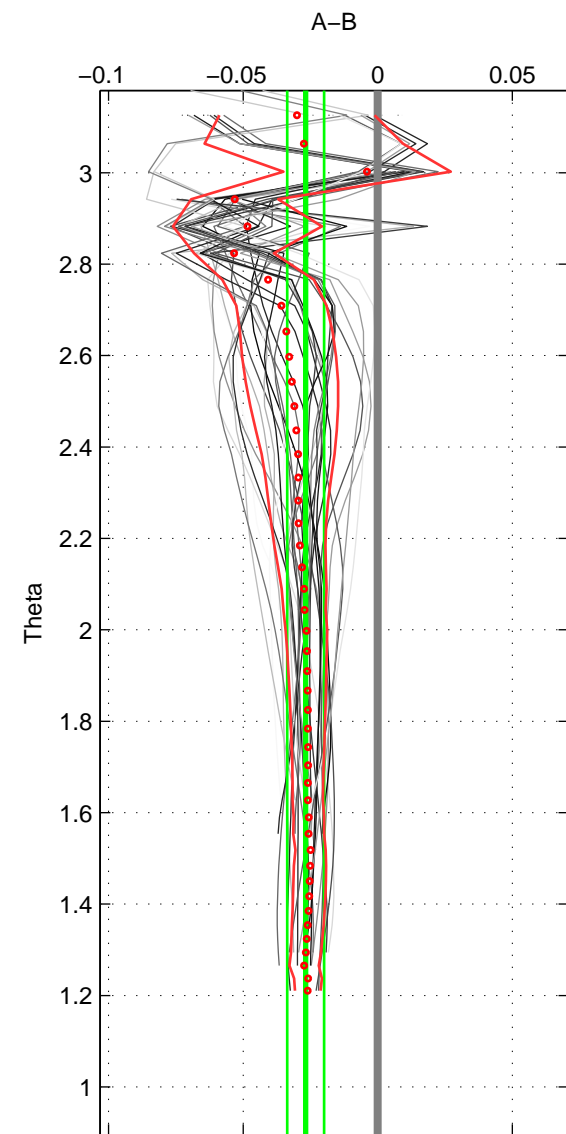

Cruise A (red). Date: Aug 1999 Cruisename: 158-06MT19990813

Cruise B (blue). Date: Apr 1991 Cruisename: 297-64TR19910408

\*\*\* "Favourite" values are means of spaces 1 2 3.

	Offset	O.StDev	Ratio	R.Stdev	Rating
SIGMA:	-0.030	0.006	0.999	0.000	4
THETA:	-0.027	0.007	0.999	0.000	4
DEPTH:	-0.042	0.021	0.999	0.001	4
FAV.:	-0.033	0.011	0.999	0.000	4

Profiles of A: 6  
 Profiles of B: 7  
 Diff profs: 31  
 WMoffset (A-B): -0.030317  
 WMoffset stdev: 0.0059878  
 WMratio (A/B): 0.99913  
 WMratio stdev: 0.00017159

Quality (1-5): 4

Profiles of A: 6  
 Profiles of B: 7  
 Diff profs: 31  
 WMoffset (A-B): -0.026783  
 WMoffset stdev: 0.0068726  
 WMratio (A/B): 0.99923  
 WMratio stdev: 0.00019695

Quality (1-5): 4

Profiles of A: 6  
 Profiles of B: 7  
 Diff profs: 31  
 WMoffset (A-B): -0.041737  
 WMoffset stdev: 0.021423  
 WMratio (A/B): 0.99881  
 WMratio stdev: 0.00061309

Quality (1-5): 4