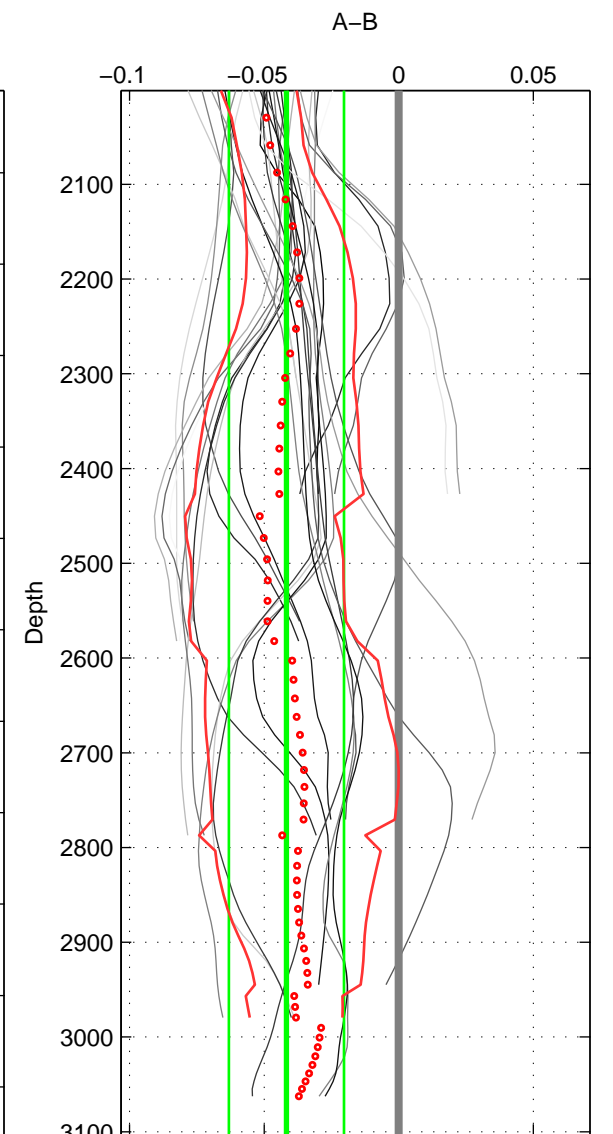

Cruise A (red). Date: Aug 1999 Cruisename: 158-06MT19990813

Cruise B (blue). Date: Apr 1991 Cruisename: 297-64TR19910408

\*\*\* "Favourite" values are means of spaces 1 2 3.

	Offset	O.StDev	Ratio	R.Stdev	Rating
SIGMA:	-0.030	0.006	0.999	0.000	4
THETA:	-0.027	0.007	0.999	0.000	4
DEPTH:	-0.042	0.021	0.999	0.001	4
FAV.:	-0.033	0.011	0.999	0.000	4

Profiles of A: 6  
 Profiles of B: 7  
 Diff profs: 31  
 WMoffset (A-B): -0.030317  
 WMoffset stdev: 0.0059878  
 WMratio (A/B): 0.99913  
 WMratio stdev: 0.00017159

Quality (1-5): 4

Profiles of A: 6  
 Profiles of B: 7  
 Diff profs: 31  
 WMoffset (A-B): -0.026783  
 WMoffset stdev: 0.0068726  
 WMratio (A/B): 0.99923  
 WMratio stdev: 0.00019695

Quality (1-5): 4

Profiles of A: 6  
 Profiles of B: 7  
 Diff profs: 31  
 WMoffset (A-B): -0.041737  
 WMoffset stdev: 0.021423  
 WMratio (A/B): 0.99881  
 WMratio stdev: 0.00061309

Quality (1-5): 4