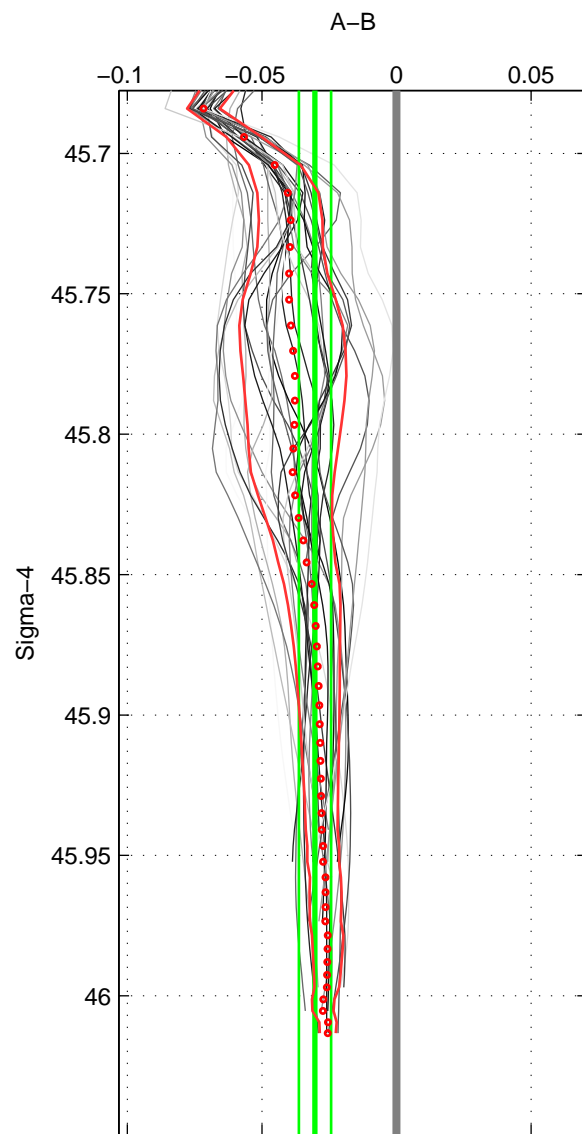

Cruise A (red). Date: Aug 1999 Cruisename: 158-06MT19990813

Cruise B (blue). Date: Apr 1991 Cruisename: 297-64TR19910408

\*\*\* "Favourite" values are means of spaces 1 2 3.

	Offset	O.StDev	Ratio	R.Stdev	Rating
SIGMA:	-0.030	0.006	0.999	0.000	4
THETA:	-0.027	0.007	0.999	0.000	4
DEPTH:	-0.042	0.021	0.999	0.001	4
FAV.:	-0.033	0.011	0.999	0.000	4

Profiles of A: 6  
 Profiles of B: 7  
 Diff profs: 31  
 WMoffset (A-B): -0.030317  
 WMoffset stdev: 0.0059878  
 WMratio (A/B): 0.99913  
 WMratio stdev: 0.00017159

Quality (1-5): 4

Profiles of A: 6  
 Profiles of B: 7  
 Diff profs: 31  
 WMoffset (A-B): -0.026783  
 WMoffset stdev: 0.0068726  
 WMratio (A/B): 0.99923  
 WMratio stdev: 0.00019695

Quality (1-5): 4

Profiles of A: 6  
 Profiles of B: 7  
 Diff profs: 31  
 WMoffset (A-B): -0.041737  
 WMoffset stdev: 0.021423  
 WMratio (A/B): 0.99881  
 WMratio stdev: 0.00061309

Quality (1-5): 4