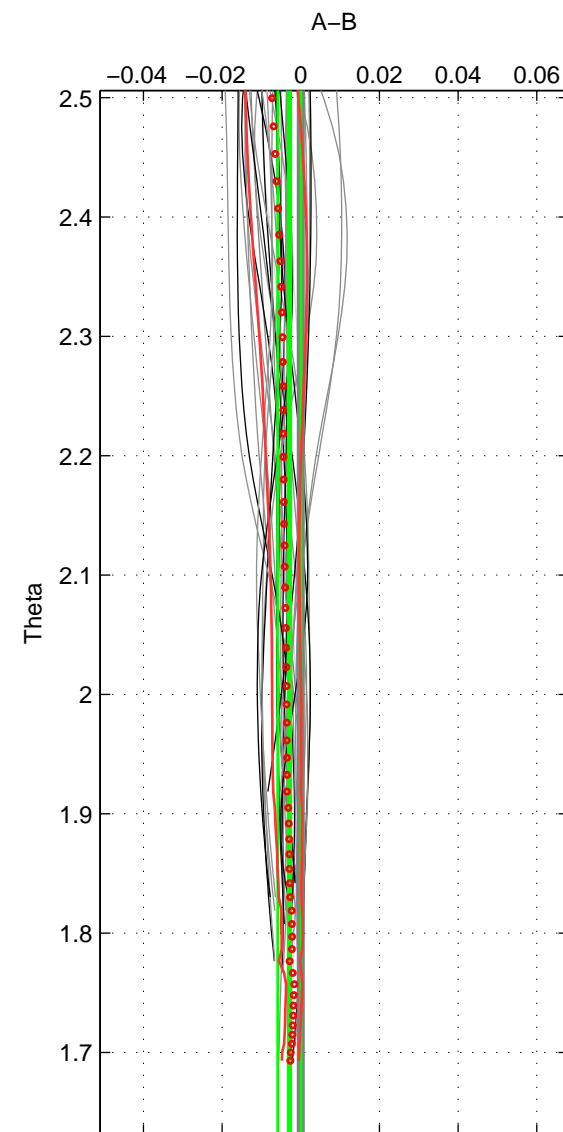

Cruise A (red). Date: Jun 1997 Cruisename: 681-49UP19970530

Cruise B (blue). Date: Jun 2007 Cruisename: 715-49UP20070606

*** "Favourite" values are means of spaces 1 2 3.

	Offset	O.StDev	Ratio	R.Stdev	Rating
SIGMA:	-0.002	0.002	1.000	0.000	4
THETA:	-0.003	0.003	1.000	0.000	4
DEPTH:	0.001	0.013	1.000	0.000	4
FAV.:	-0.001	0.006	1.000	0.000	4

Profiles of A: 23
 Profiles of B: 10
 Diff profs : 32
 WMoffset (A-B): -0.0015918
 WMoffset stdev: 0.0016668
 WMratio (A/B): 0.99995
 WMratio stdev: 4.8185e-05

Quality (1-5): 4

Profiles of A: 23
 Profiles of B: 10
 Diff profs : 32
 WMoffset (A-B): -0.0028889
 WMoffset stdev: 0.0029707
 WMratio (A/B): 0.99992
 WMratio stdev: 8.5881e-05

Quality (1-5): 4

Profiles of A: 23
 Profiles of B: 10
 Diff profs : 32
 WMoffset (A-B): 0.00075829
 WMoffset stdev: 0.013459
 WMratio (A/B): 1
 WMratio stdev: 0.00038918

Quality (1-5): 4