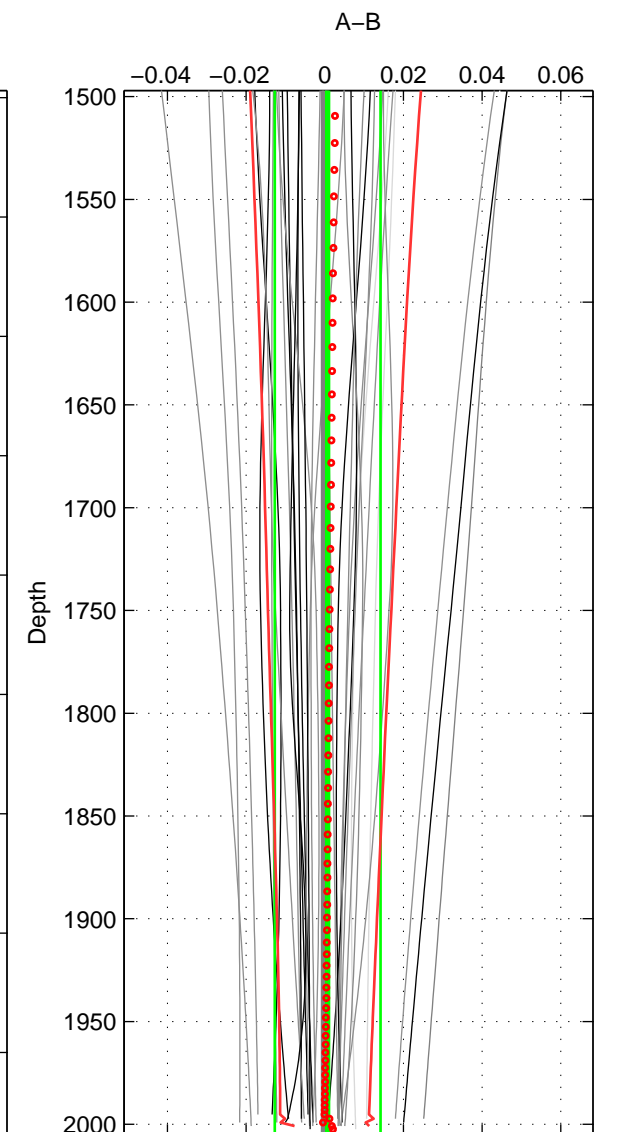

Cruise A (red). Date: Jun 1997 Cruisename: 681-49UP19970530

Cruise B (blue). Date: Jun 2007 Cruisename: 715-49UP20070606

*** "Favourite" values are means of spaces 1 2 3.

	Offset	O.StDev	Ratio	R.Stdev	Rating
SIGMA:	-0.002	0.002	1.000	0.000	4
THETA:	-0.003	0.003	1.000	0.000	4
DEPTH:	0.001	0.013	1.000	0.000	4
FAV.:	-0.001	0.006	1.000	0.000	4

Profiles of A: 23
 Profiles of B: 10
 Diff profs : 32
 WMoffset (A-B): -0.0015918
 WMoffset stdev: 0.0016668
 WMratio (A/B): 0.99995
 WMratio stdev: 4.8185e-05

Quality (1-5): 4

Profiles of A: 23
 Profiles of B: 10
 Diff profs : 32
 WMoffset (A-B): -0.0028889
 WMoffset stdev: 0.0029707
 WMratio (A/B): 0.99992
 WMratio stdev: 8.5881e-05

Quality (1-5): 4

Profiles of A: 23
 Profiles of B: 10
 Diff profs : 32
 WMoffset (A-B): 0.00075829
 WMoffset stdev: 0.013459
 WMratio (A/B): 1
 WMratio stdev: 0.00038918

Quality (1-5): 4