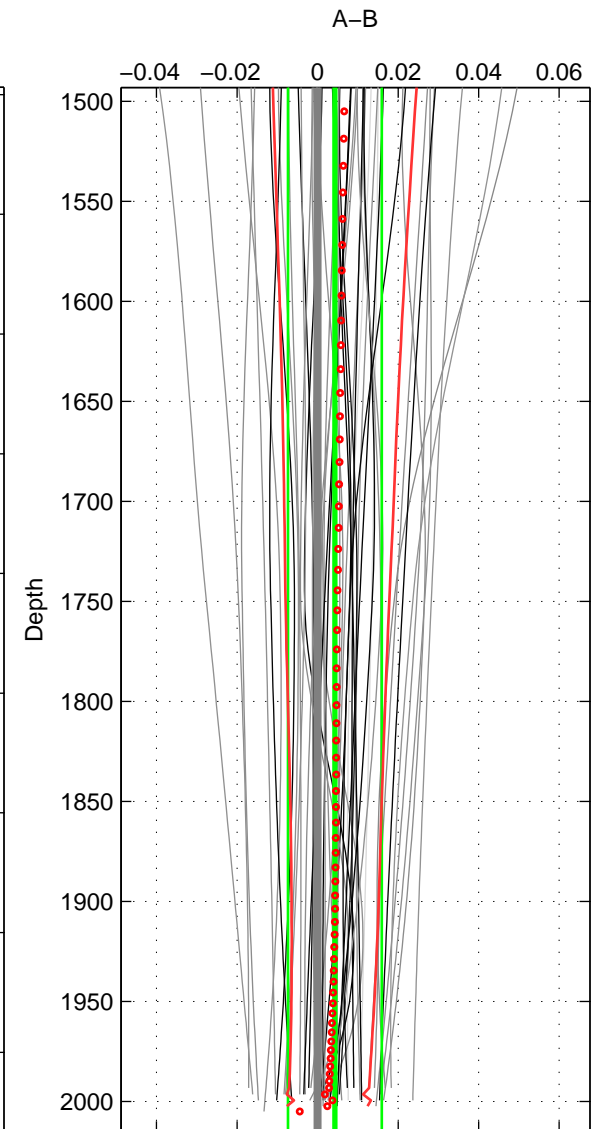

Cruise A (red). Date: Jun 1997 Cruisename: 681-49UP19970530

Cruise B (blue). Date: May 2001 Cruisename: 693-49UP20010424

*** "Favourite" values are means of spaces 1 2 3.

	Offset	O.StDev	Ratio	R.Stdev	Rating
SIGMA:	0.002	0.002	1.000	0.000	4
THETA:	0.003	0.003	1.000	0.000	4
DEPTH:	0.004	0.012	1.000	0.000	4
FAV.:	0.003	0.006	1.000	0.000	4

Profiles of A: 18
 Profiles of B: 14
 Diff profs: 44
 WMoffset (A-B): 0.0016745
 WMoffset stdev: 0.0018192
 WMratio (A/B): 1
 WMratio stdev: 5.2597e-05

Quality (1-5): 4

Profiles of A: 18
 Profiles of B: 14
 Diff profs: 44
 WMoffset (A-B): 0.0031151
 WMoffset stdev: 0.0031639
 WMratio (A/B): 1.0001
 WMratio stdev: 9.1473e-05

Quality (1-5): 4

Profiles of A: 18
 Profiles of B: 14
 Diff profs: 44
 WMoffset (A-B): 0.0043167
 WMoffset stdev: 0.01164
 WMratio (A/B): 1.0001
 WMratio stdev: 0.0003367

Quality (1-5): 4