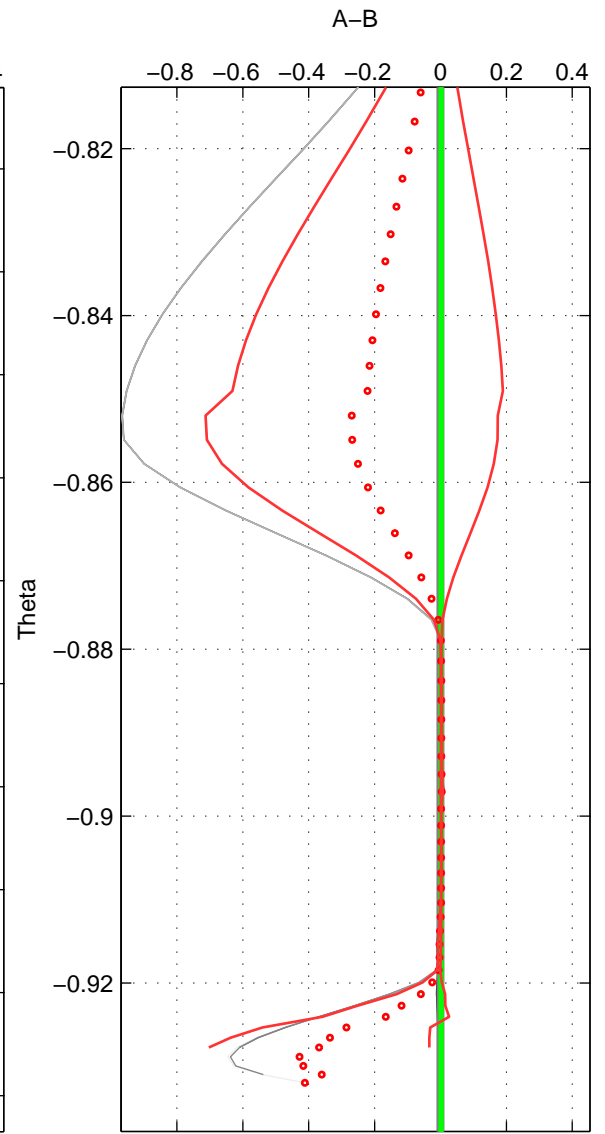

Cruise A (red). Date: Sep 1993 Cruisename: 3-06AQ19930806  
 Cruise B (blue). Date: Aug 1996 Cruisename: 5-06AQ19960712

\*\*\* "Favourite" values are means of spaces 2 3.

	Offset	O.StDev	Ratio	R.Stdev	Rating
SIGMA:	0.001	0.001	1.000	0.000	3
THETA:	0.002	0.001	1.000	0.000	4
DEPTH:	0.003	0.002	1.000	0.000	4
FAV.:	0.003	0.002	1.000	0.000	4

Profiles of A: 6  
 Profiles of B: 7  
 Diff profs : 30  
 WMoffset (A-B): 0.0010341  
 WMoffset stdev: 0.0012079  
 WMratio (A/B): 1  
 WMratio stdev: 3.4588e-05

Quality (1-5): 3

Profiles of A: 6  
 Profiles of B: 7  
 Diff profs : 30  
 WMoffset (A-B): 0.0018838  
 WMoffset stdev: 0.0012924  
 WMratio (A/B): 1.0001  
 WMratio stdev: 3.7008e-05

Quality (1-5): 4

Profiles of A: 6  
 Profiles of B: 7  
 Diff profs : 30  
 WMoffset (A-B): 0.0031576  
 WMoffset stdev: 0.0022534  
 WMratio (A/B): 1.0001  
 WMratio stdev: 6.4526e-05

Quality (1-5): 4