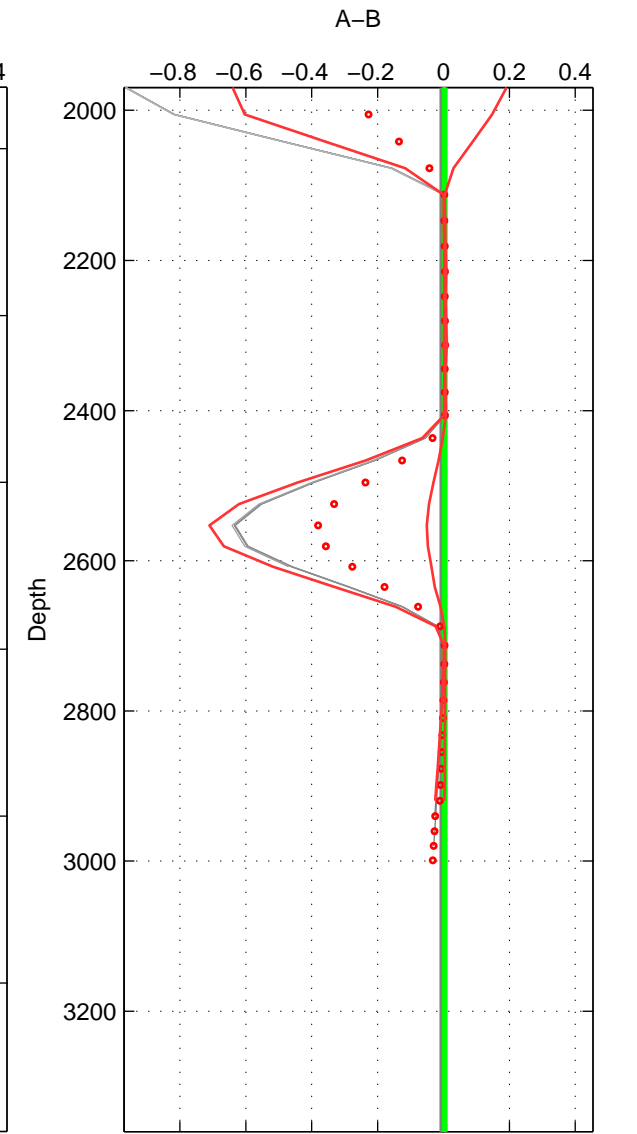

Cruise A (red). Date: Sep 1993 Cruisename: 3-06AQ19930806  
 Cruise B (blue). Date: Aug 1996 Cruisename: 5-06AQ19960712

\*\*\* "Favourite" values are means of spaces 2 3.

	Offset	O.StDev	Ratio	R.Stdev	Rating
SIGMA:	0.001	0.001	1.000	0.000	3
THETA:	0.002	0.001	1.000	0.000	4
DEPTH:	0.003	0.002	1.000	0.000	4
FAV.:	0.003	0.002	1.000	0.000	4

Profiles of A: 6  
 Profiles of B: 7  
 Diff profs : 30  
 WMoffset (A-B): 0.0010341  
 WMoffset stdev: 0.0012079  
 WMratio (A/B): 1  
 WMratio stdev: 3.4588e-05

Quality (1-5): 3

Profiles of A: 6  
 Profiles of B: 7  
 Diff profs : 30  
 WMoffset (A-B): 0.0018838  
 WMoffset stdev: 0.0012924  
 WMratio (A/B): 1.0001  
 WMratio stdev: 3.7008e-05

Quality (1-5): 4

Profiles of A: 6  
 Profiles of B: 7  
 Diff profs : 30  
 WMoffset (A-B): 0.0031576  
 WMoffset stdev: 0.0022534  
 WMratio (A/B): 1.0001  
 WMratio stdev: 6.4526e-05

Quality (1-5): 4