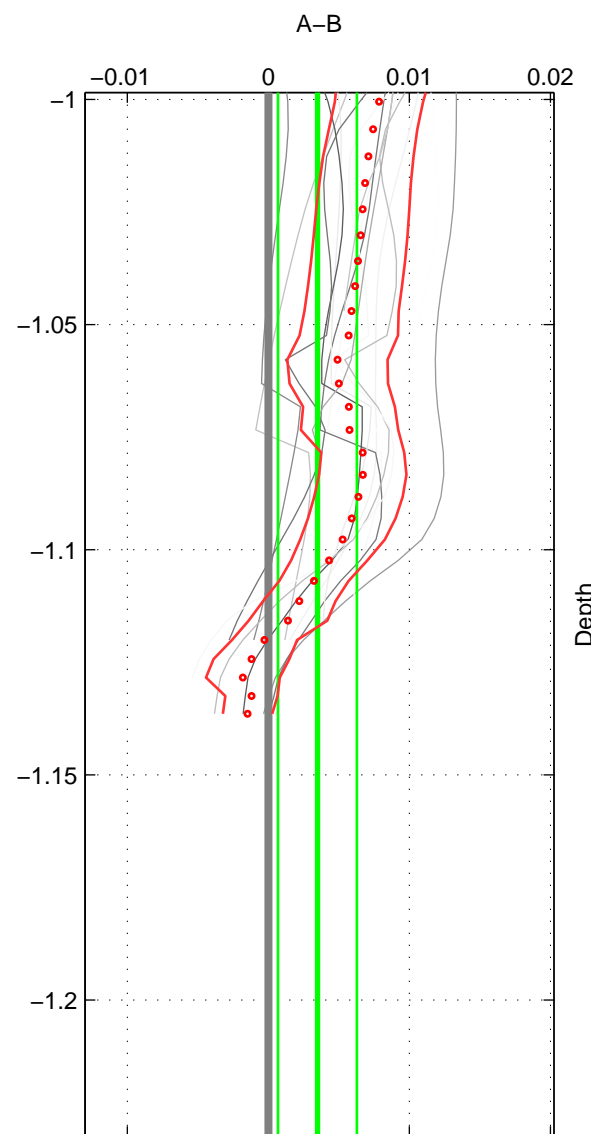

Cruise A (red). Date: Jul 1984 Cruisename: 1-06AQ19840719

Cruise B (blue). Date: May 1995 Cruisename: 92-58JH19950427

\*\*\* "Favourite" values are means of spaces 1 2.

	Offset	O.StDev	Ratio	R.Stdev	Rating
SIGMA:	0.004	0.003	1.000	0.000	4
THETA:	0.003	0.003	1.000	0.000	4
DEPTH:	0.004	0.003	1.000	0.000	3
FAV.:	0.004	0.003	1.000	0.000	4

Profiles of A: 6  
 Profiles of B: 4  
 Diff profs: 14  
 WMoffset (A-B): 0.0036954  
 WMoffset stdev: 0.0027859  
 WMratio (A/B): 1.0001  
 WMratio stdev: 7.9816e-05

Quality (1-5): 4

Profiles of A: 6  
 Profiles of B: 4  
 Diff profs: 14  
 WMoffset (A-B): 0.0034786  
 WMoffset stdev: 0.0027915  
 WMratio (A/B): 1.0001  
 WMratio stdev: 7.9975e-05

Quality (1-5): 4

Profiles of A: 6  
 Profiles of B: 4  
 Diff profs: 14  
 WMoffset (A-B): 0.0035499  
 WMoffset stdev: 0.0030076  
 WMratio (A/B): 1.0001  
 WMratio stdev: 8.6175e-05

Quality (1-5): 3