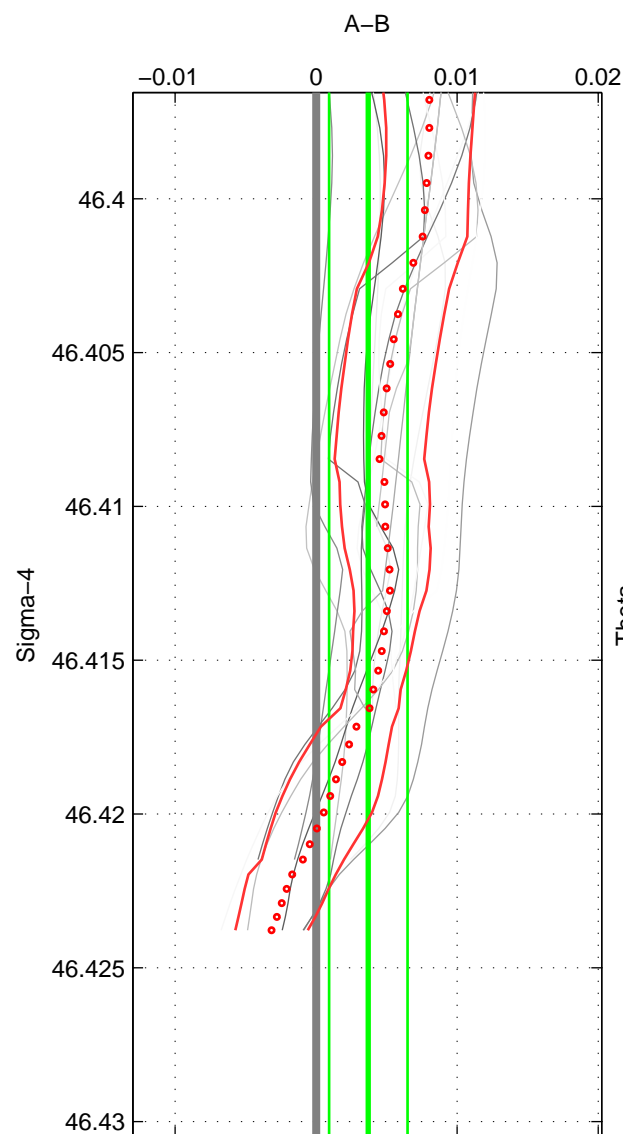

Cruise A (red). Date: Jul 1984 Cruisename: 1-06AQ19840719

Cruise B (blue). Date: May 1995 Cruisename: 92-58JH19950427

\*\*\* "Favourite" values are means of spaces 1 2.

	Offset	O.StDev	Ratio	R.Stdev	Rating
SIGMA:	0.004	0.003	1.000	0.000	4
THETA:	0.003	0.003	1.000	0.000	4
DEPTH:	0.004	0.003	1.000	0.000	3
FAV.:	0.004	0.003	1.000	0.000	4

Profiles of A: 6  
 Profiles of B: 4  
 Diff profs: 14  
 WMoffset (A-B): 0.0036954  
 WMoffset stdev: 0.0027859  
 WMratio (A/B): 1.0001  
 WMratio stdev: 7.9816e-05

Quality (1-5): 4

Profiles of A: 6  
 Profiles of B: 4  
 Diff profs: 14  
 WMoffset (A-B): 0.0034786  
 WMoffset stdev: 0.0027915  
 WMratio (A/B): 1.0001  
 WMratio stdev: 7.9975e-05

Quality (1-5): 4

Profiles of A: 6  
 Profiles of B: 4  
 Diff profs: 14  
 WMoffset (A-B): 0.0035499  
 WMoffset stdev: 0.0030076  
 WMratio (A/B): 1.0001  
 WMratio stdev: 8.6175e-05

Quality (1-5): 3