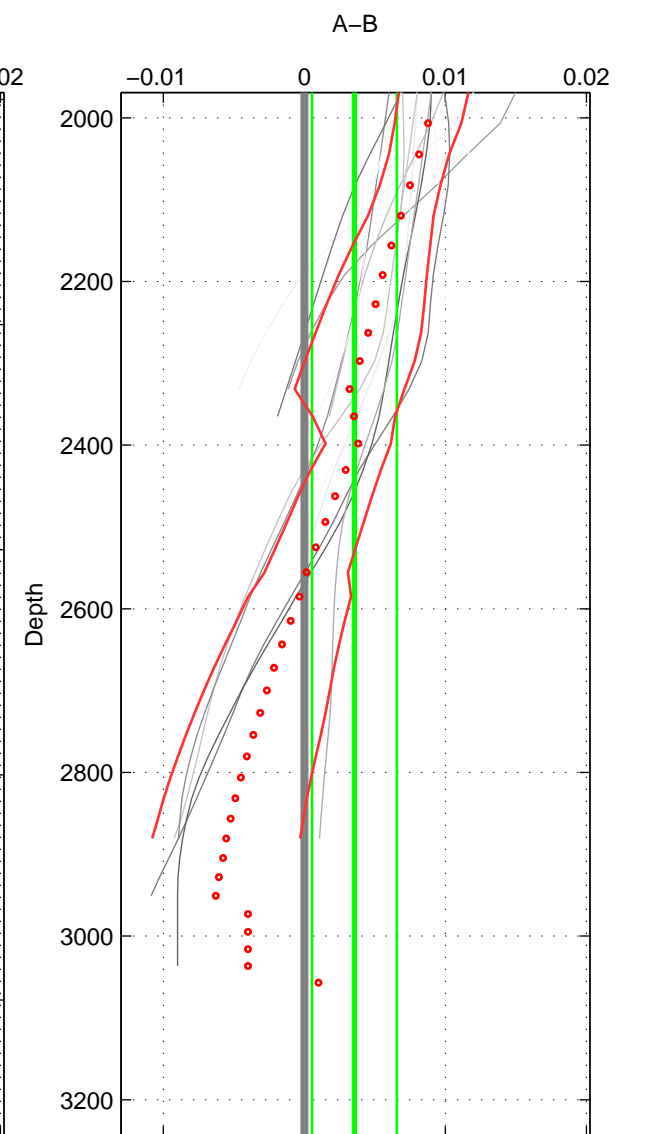

Cruise A (red). Date: Jul 1984 Cruisename: 1-06AQ19840719

Cruise B (blue). Date: May 1995 Cruisename: 92-58JH19950427

\*\*\* "Favourite" values are means of spaces 1 2.

	Offset	O.StDev	Ratio	R.Stdev	Rating
SIGMA:	0.004	0.003	1.000	0.000	4
THETA:	0.003	0.003	1.000	0.000	4
DEPTH:	0.004	0.003	1.000	0.000	3
FAV.:	0.004	0.003	1.000	0.000	4

Profiles of A: 6  
 Profiles of B: 4  
 Diff profs: 14  
 WMoffset (A-B): 0.0036954  
 WMoffset stdev: 0.0027859  
 WMratio (A/B): 1.0001  
 WMratio stdev: 7.9816e-05

Quality (1-5): 4

Profiles of A: 6  
 Profiles of B: 4  
 Diff profs: 14  
 WMoffset (A-B): 0.0034786  
 WMoffset stdev: 0.0027915  
 WMratio (A/B): 1.0001  
 WMratio stdev: 7.9975e-05

Quality (1-5): 4

Profiles of A: 6  
 Profiles of B: 4  
 Diff profs: 14  
 WMoffset (A-B): 0.0035499  
 WMoffset stdev: 0.0030076  
 WMratio (A/B): 1.0001  
 WMratio stdev: 8.6175e-05

Quality (1-5): 3