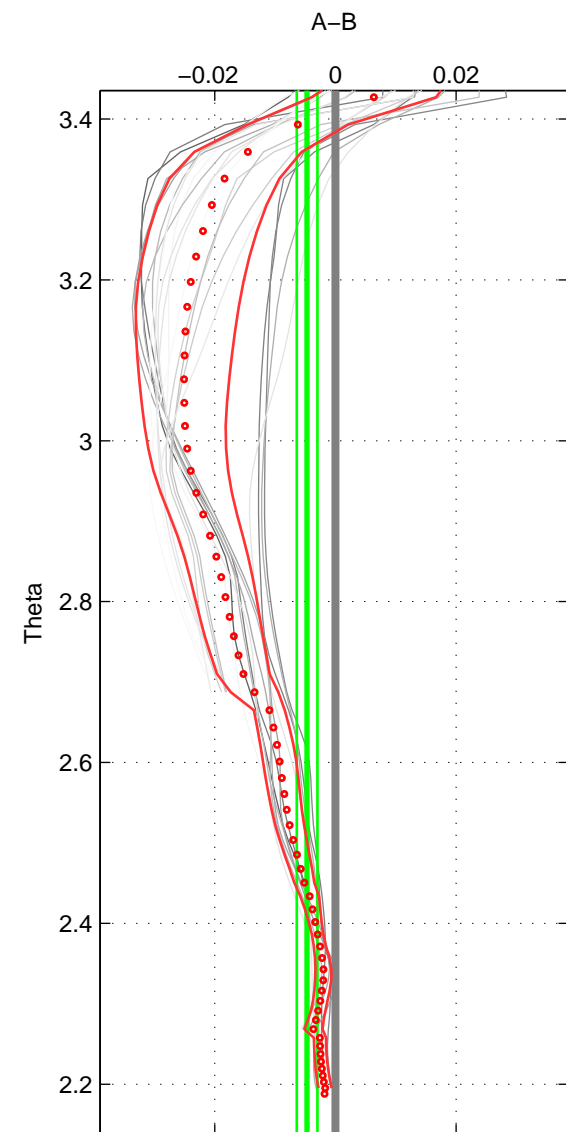

Cruise A (red). Date: Aug 2012 Cruisename: 281-45CE20120105

Cruise B (blue). Date: Jul 1990 Cruisename: 295-64TR19900701

*** "Favourite" values are means of spaces 1 2.

	Offset	O.StDev	Ratio	R.Stdev	Rating
SIGMA:	-0.013	0.002	1.000	0.000	4
THETA:	-0.005	0.002	1.000	0.000	4
DEPTH:	-0.017	0.002	1.000	0.000	3
FAV. :	-0.009	0.002	1.000	0.000	4

Profiles of A: 5
 Profiles of B: 4
 Diff profs : 20
 WMoffset (A-B): -0.013446
 WMoffset stdev: 0.0020817
 WMratio (A/B): 0.99962
 WMratio stdev: 5.9565e-05

Quality (1-5): 4

Profiles of A: 5
 Profiles of B: 4
 Diff profs : 20
 WMoffset (A-B): -0.0046995
 WMoffset stdev: 0.0016998
 WMratio (A/B): 0.99987
 WMratio stdev: 4.8663e-05

Quality (1-5): 4

Profiles of A: 5
 Profiles of B: 4
 Diff profs : 20
 WMoffset (A-B): -0.016572
 WMoffset stdev: 0.0017521
 WMratio (A/B): 0.99953
 WMratio stdev: 5.0107e-05

Quality (1-5): 3