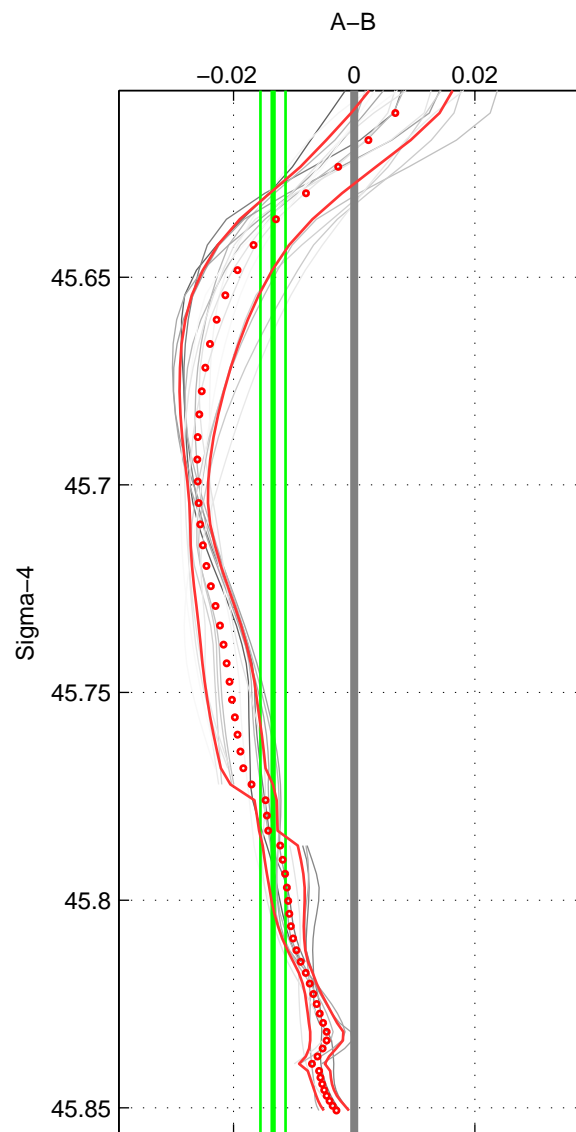

Cruise A (red). Date: Aug 2012 Cruisename: 281-45CE20120105

Cruise B (blue). Date: Jul 1990 Cruisename: 295-64TR19900701

*** "Favourite" values are means of spaces 1 2.

	Offset	O.StDev	Ratio	R.Stdev	Rating
SIGMA:	-0.013	0.002	1.000	0.000	4
THETA:	-0.005	0.002	1.000	0.000	4
DEPTH:	-0.017	0.002	1.000	0.000	3
FAV. :	-0.009	0.002	1.000	0.000	4

Profiles of A: 5
 Profiles of B: 4
 Diff profs : 20
 WMoffset (A-B): -0.013446
 WMoffset stdev: 0.0020817
 WMratio (A/B): 0.99962
 WMratio stdev: 5.9565e-05

Quality (1-5): 4

Profiles of A: 5
 Profiles of B: 4
 Diff profs : 20
 WMoffset (A-B): -0.0046995
 WMoffset stdev: 0.0016998
 WMratio (A/B): 0.99987
 WMratio stdev: 4.8663e-05

Quality (1-5): 4

Profiles of A: 5
 Profiles of B: 4
 Diff profs : 20
 WMoffset (A-B): -0.016572
 WMoffset stdev: 0.0017521
 WMratio (A/B): 0.99953
 WMratio stdev: 5.0107e-05

Quality (1-5): 3