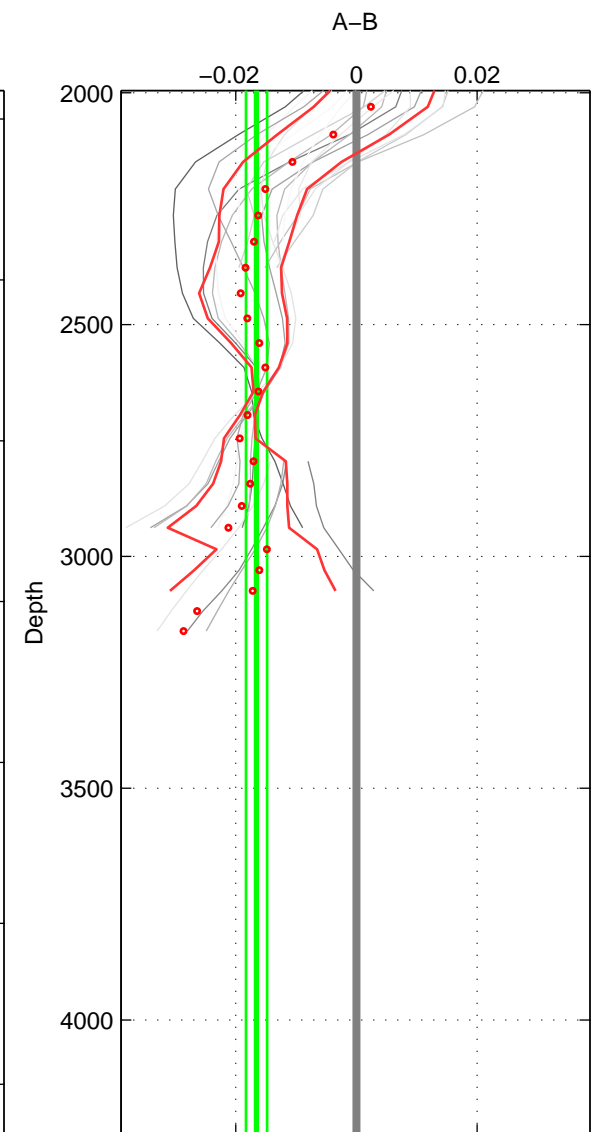

Cruise A (red). Date: Aug 2012 Cruisename: 281-45CE20120105

Cruise B (blue). Date: Jul 1990 Cruisename: 295-64TR19900701

*** "Favourite" values are means of spaces 1 2.

	Offset	O.StDev	Ratio	R.Stdev	Rating
SIGMA:	-0.013	0.002	1.000	0.000	4
THETA:	-0.005	0.002	1.000	0.000	4
DEPTH:	-0.017	0.002	1.000	0.000	3
FAV. :	-0.009	0.002	1.000	0.000	4

Profiles of A: 5
 Profiles of B: 4
 Diff profs : 20
 WMoffset (A-B): -0.013446
 WMoffset stdev: 0.0020817
 WMratio (A/B): 0.99962
 WMratio stdev: 5.9565e-05

Quality (1-5): 4

Profiles of A: 5
 Profiles of B: 4
 Diff profs : 20
 WMoffset (A-B): -0.0046995
 WMoffset stdev: 0.0016998
 WMratio (A/B): 0.99987
 WMratio stdev: 4.8663e-05

Quality (1-5): 4

Profiles of A: 5
 Profiles of B: 4
 Diff profs : 20
 WMoffset (A-B): -0.016572
 WMoffset stdev: 0.0017521
 WMratio (A/B): 0.99953
 WMratio stdev: 5.0107e-05

Quality (1-5): 3