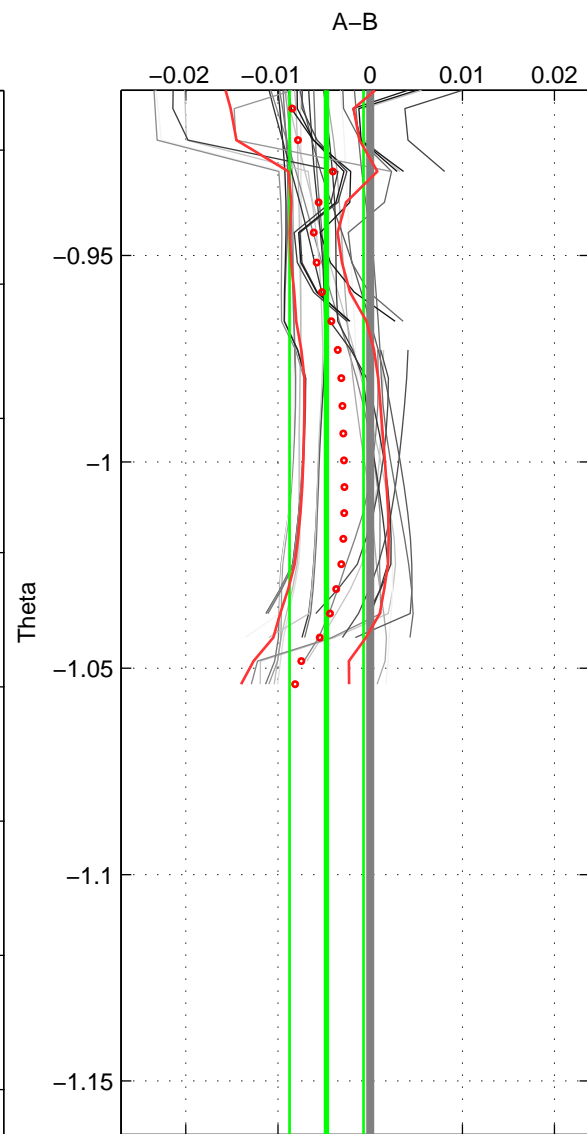

Cruise A (red). Date: Jun 2002 Cruisename: 49-316N20020530

Cruise B (blue). Date: Sep 1980 Cruisename: 111-77YM19800811

*** "Favourite" values are means of spaces 1 2.

	Offset	O.StDev	Ratio	R.Stdev	Rating
SIGMA:	-0.006	0.004	1.000	0.000	4
THETA:	-0.005	0.004	1.000	0.000	4
DEPTH:	0.001	0.006	1.000	0.000	3
FAV. :	-0.005	0.004	1.000	0.000	4

Profiles of A: 6
 Profiles of B: 6
 Diff profs : 35
 WMoffset (A-B): -0.0059896
 WMoffset stdev: 0.0042019
 WMratio (A/B): 0.99983
 WMratio stdev: 0.00012033

Quality (1-5): 4

Profiles of A: 6
 Profiles of B: 6
 Diff profs : 33
 WMoffset (A-B): -0.0047281
 WMoffset stdev: 0.0040147
 WMratio (A/B): 0.99986
 WMratio stdev: 0.00011497

Quality (1-5): 4

Profiles of A: 6
 Profiles of B: 4
 Diff profs : 23
 WMoffset (A-B): 0.00080806
 WMoffset stdev: 0.0059981
 WMratio (A/B): 1
 WMratio stdev: 0.00017181

Quality (1-5): 3

Please note that statistics are bad.