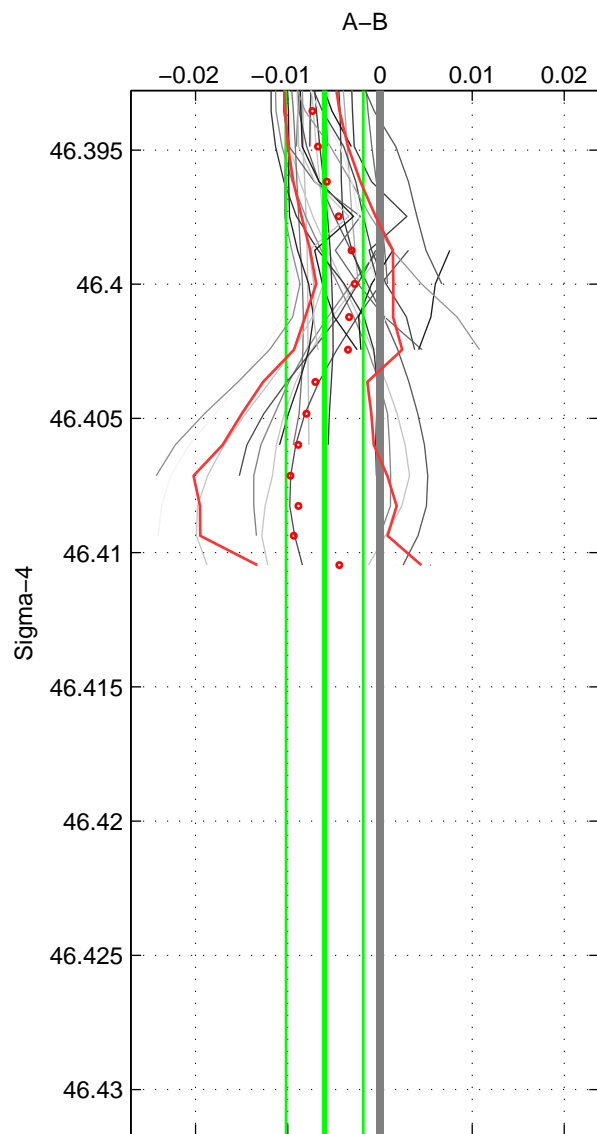

Cruise A (red). Date: Jun 2002 Cruisename: 49-316N20020530

Cruise B (blue). Date: Sep 1980 Cruisename: 111-77YM19800811

*** "Favourite" values are means of spaces 1 2.

	Offset	O.StDev	Ratio	R.Stdev	Rating
SIGMA:	-0.006	0.004	1.000	0.000	4
THETA:	-0.005	0.004	1.000	0.000	4
DEPTH:	0.001	0.006	1.000	0.000	3
FAV. :	-0.005	0.004	1.000	0.000	4

Profiles of A: 6
 Profiles of B: 6
 Diff profs : 35
 WMoffset (A-B): -0.0059896
 WMoffset stdev: 0.0042019
 WMratio (A/B): 0.99983
 WMratio stdev: 0.00012033

Quality (1-5): 4

Profiles of A: 6
 Profiles of B: 6
 Diff profs : 33
 WMoffset (A-B): -0.0047281
 WMoffset stdev: 0.0040147
 WMratio (A/B): 0.99986
 WMratio stdev: 0.00011497

Quality (1-5): 4

Profiles of A: 6
 Profiles of B: 4
 Diff profs : 23
 WMoffset (A-B): 0.00080806
 WMoffset stdev: 0.0059981
 WMratio (A/B): 1
 WMratio stdev: 0.00017181

Quality (1-5): 3

Please note that statistics are bad.