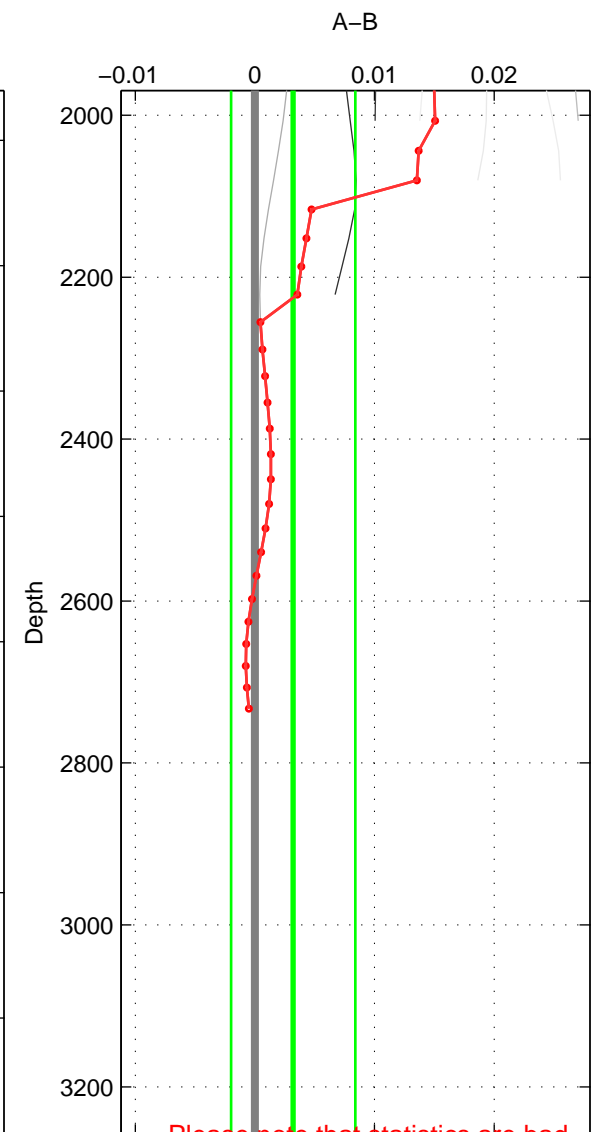

Cruise A (red). Date: Jul 1987 Cruisename: 2-06AQ19870704

Cruise B (blue). Date: May 2002 Cruisename: 108-77DN20020420

*** "Favourite" values are means of spaces 1 2.

	Offset	O.StDev	Ratio	R.Stdev	Rating
SIGMA:	-0.001	0.001	1.000	0.000	3
THETA:	-0.000	0.003	1.000	0.000	3
DEPTH:	0.003	0.005	1.000	0.000	2
FAV. :	-0.001	0.002	1.000	0.000	3

Profiles of A: 3
 Profiles of B: 6
 Diff profs : 7
 WMoffset (A-B): -0.001398
 WMoffset stdev: 0.00077717
 WMratio (A/B): 0.99996
 WMratio stdev: 2.2247e-05

Quality (1-5): 3

Profiles of A: 3
 Profiles of B: 6
 Diff profs : 7
 WMoffset (A-B): -0.00049654
 WMoffset stdev: 0.0026407
 WMratio (A/B): 0.99999
 WMratio stdev: 7.561e-05

Quality (1-5): 3

Profiles of A: 3
 Profiles of B: 6
 Diff profs : 7
 WMoffset (A-B): 0.0031969
 WMoffset stdev: 0.0051953
 WMratio (A/B): 1.0001
 WMratio stdev: 0.00014882

Quality (1-5): 2

Please note that statistics are bad.