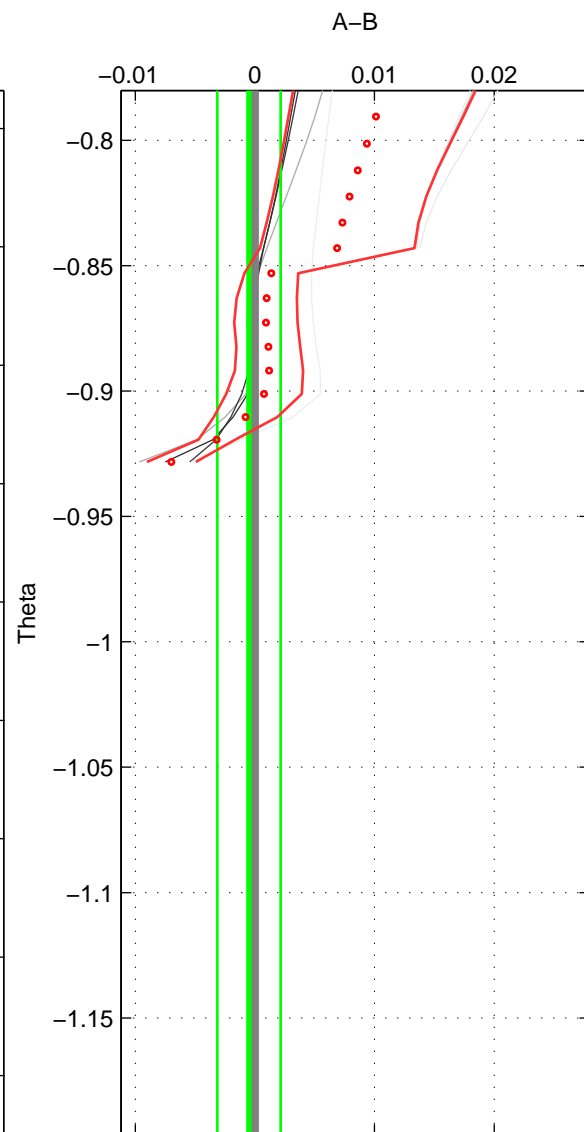

Cruise A (red). Date: Jul 1987 Cruisename: 2-06AQ19870704

Cruise B (blue). Date: May 2002 Cruisename: 108-77DN20020420

*** "Favourite" values are means of spaces 1 2.

	Offset	O.StDev	Ratio	R.Stdev	Rating
SIGMA:	-0.001	0.001	1.000	0.000	3
THETA:	-0.000	0.003	1.000	0.000	3
DEPTH:	0.003	0.005	1.000	0.000	2
FAV. :	-0.001	0.002	1.000	0.000	3

Profiles of A: 3
 Profiles of B: 6
 Diff profs : 7
 WMoffset (A-B): -0.001398
 WMoffset stdev: 0.00077717
 WMratio (A/B): 0.99996
 WMratio stdev: 2.2247e-05

Quality (1-5): 3

Profiles of A: 3
 Profiles of B: 6
 Diff profs : 7
 WMoffset (A-B): -0.00049654
 WMoffset stdev: 0.0026407
 WMratio (A/B): 0.99999
 WMratio stdev: 7.561e-05

Quality (1-5): 3

Profiles of A: 3
 Profiles of B: 6
 Diff profs : 7
 WMoffset (A-B): 0.0031969
 WMoffset stdev: 0.0051953
 WMratio (A/B): 1.0001
 WMratio stdev: 0.00014882

Quality (1-5): 2

Please note that statistics are bad.