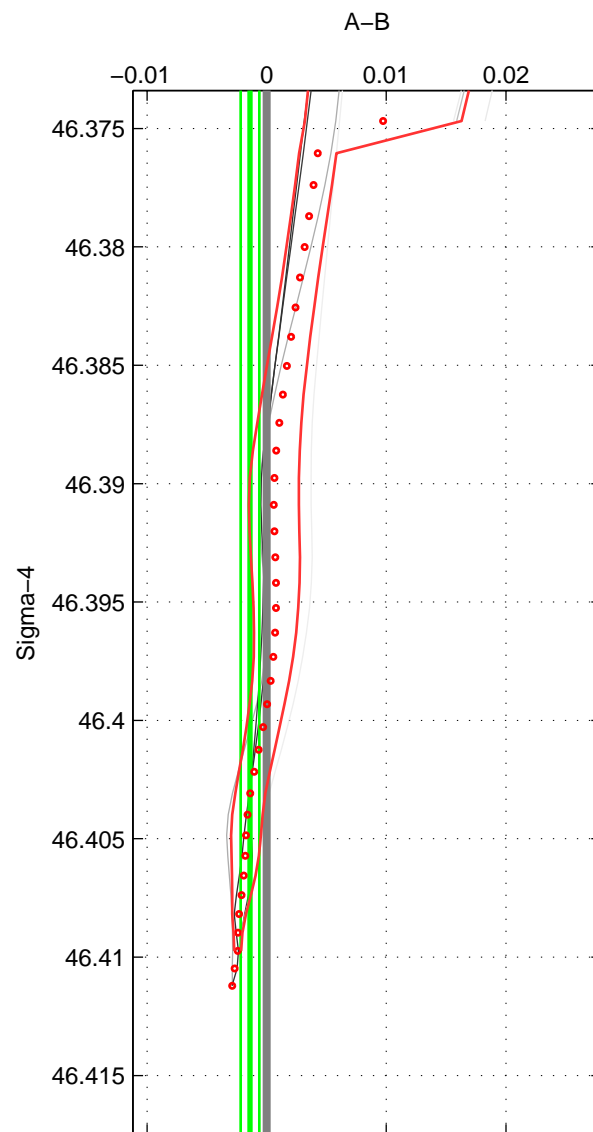

Cruise A (red). Date: Jul 1987 Cruisename: 2-06AQ19870704

Cruise B (blue). Date: May 2002 Cruisename: 108-77DN20020420

*** "Favourite" values are means of spaces 1 2.

	Offset	O.StDev	Ratio	R.Stdev	Rating
SIGMA:	-0.001	0.001	1.000	0.000	3
THETA:	-0.000	0.003	1.000	0.000	3
DEPTH:	0.003	0.005	1.000	0.000	2
FAV. :	-0.001	0.002	1.000	0.000	3

Profiles of A: 3
 Profiles of B: 6
 Diff profs : 7
 WMoffset (A-B): -0.001398
 WMoffset stdev: 0.00077717
 WMratio (A/B): 0.99996
 WMratio stdev: 2.2247e-05

Quality (1-5): 3

Profiles of A: 3
 Profiles of B: 6
 Diff profs : 7
 WMoffset (A-B): -0.00049654
 WMoffset stdev: 0.0026407
 WMratio (A/B): 0.99999
 WMratio stdev: 7.561e-05

Quality (1-5): 3

Profiles of A: 3
 Profiles of B: 6
 Diff profs : 7
 WMoffset (A-B): 0.0031969
 WMoffset stdev: 0.0051953
 WMratio (A/B): 1.0001
 WMratio stdev: 0.00014882

Quality (1-5): 2

Please note that statistics are bad.