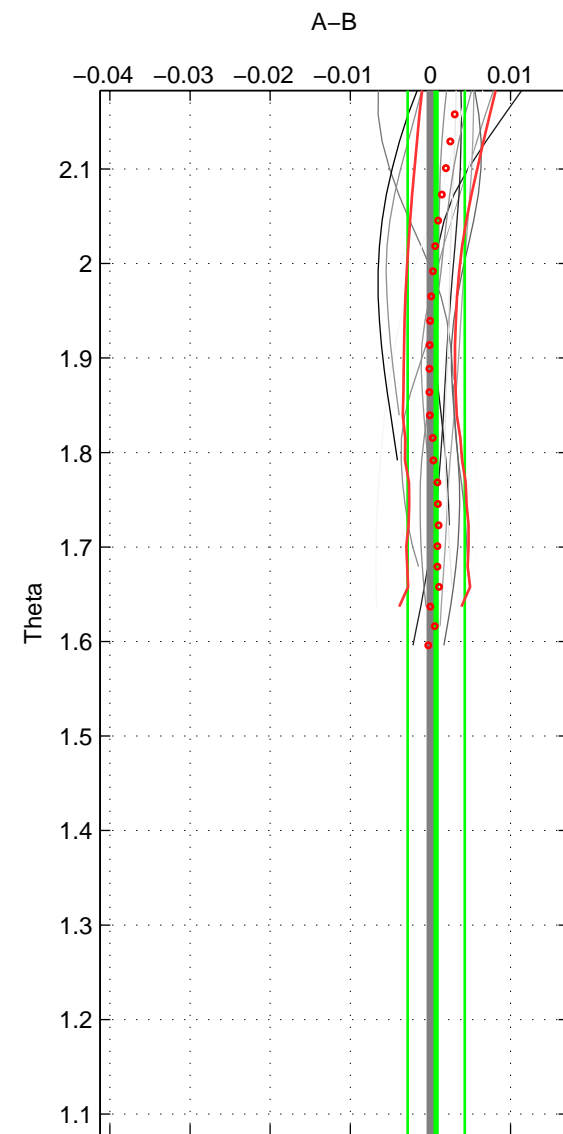

Cruise A (red). Date: Oct 2005 Cruisename: 606-49NZ20050913  
 Cruise B (blue). Date: Jun 1997 Cruisename: 681-49UP19970530

\*\*\* "Favourite" values are those of space 1.

	Offset	O.StDev	Ratio	R.Stdev	Rating
SIGMA:	0.000	0.002	1.000	0.000	5
THETA:	0.001	0.004	1.000	0.000	4
DEPTH:	-0.012	0.003	1.000	0.000	3
FAV.:	0.000	0.002	1.000	0.000	5

Profiles of A: 4  
 Profiles of B: 13  
 Diff profs : 13  
 WMoffset (A-B): 0.00037679  
 WMoffset stdev: 0.0019247  
 WMratio (A/B): 1  
 WMratio stdev: 5.5683e-05

Quality (1-5): 5

Profiles of A: 4  
 Profiles of B: 13  
 Diff profs : 13  
 WMoffset (A-B): 0.00071334  
 WMoffset stdev: 0.0035645  
 WMratio (A/B): 1  
 WMratio stdev: 0.00010311

Quality (1-5): 4

Profiles of A: 4  
 Profiles of B: 13  
 Diff profs : 13  
 WMoffset (A-B): -0.011811  
 WMoffset stdev: 0.0028386  
 WMratio (A/B): 0.99966  
 WMratio stdev: 8.2277e-05

Quality (1-5): 3