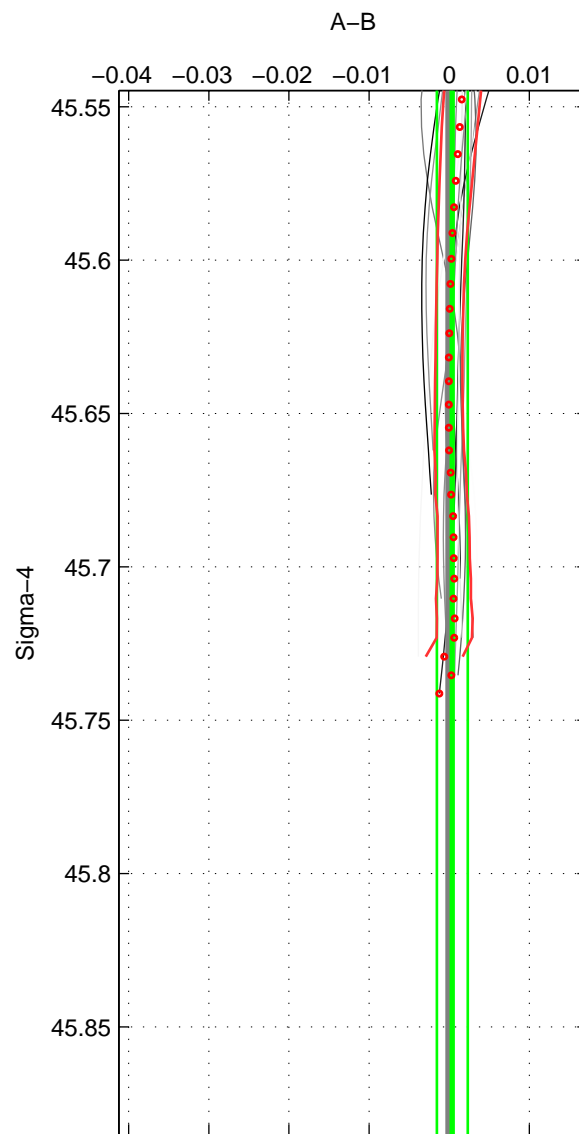

Cruise A (red). Date: Oct 2005 Cruisename: 606-49NZ20050913  
 Cruise B (blue). Date: Jun 1997 Cruisename: 681-49UP19970530

\*\*\* "Favourite" values are those of space 1.

	Offset	O.StDev	Ratio	R.Stdev	Rating
SIGMA:	0.000	0.002	1.000	0.000	5
THETA:	0.001	0.004	1.000	0.000	4
DEPTH:	-0.012	0.003	1.000	0.000	3
FAV.:	0.000	0.002	1.000	0.000	5

Profiles of A: 4  
 Profiles of B: 13  
 Diff profs : 13  
 WMoffset (A-B): 0.00037679  
 WMoffset stdev: 0.0019247  
 WMratio (A/B): 1  
 WMratio stdev: 5.5683e-05

Quality (1-5): 5

Profiles of A: 4  
 Profiles of B: 13  
 Diff profs : 13  
 WMoffset (A-B): 0.00071334  
 WMoffset stdev: 0.0035645  
 WMratio (A/B): 1  
 WMratio stdev: 0.00010311

Quality (1-5): 4

Profiles of A: 4  
 Profiles of B: 13  
 Diff profs : 13  
 WMoffset (A-B): -0.011811  
 WMoffset stdev: 0.0028386  
 WMratio (A/B): 0.99966  
 WMratio stdev: 8.2277e-05

Quality (1-5): 3