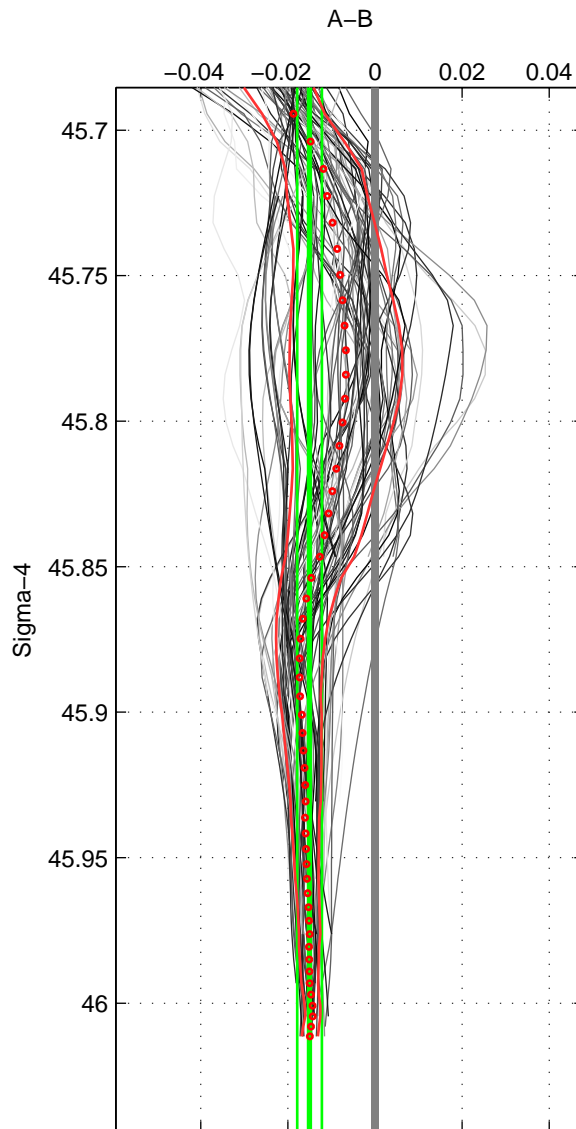

Cruise A (red). Date: Jul 2003 Cruisename: 165-06MT20030626

Cruise B (blue). Date: Jun 2008 Cruisename: 276-35TH20080610

\*\*\* "Favourite" values are means of spaces 1 2 3.

	Offset	O.StDev	Ratio	R.Stdev	Rating
SIGMA:	-0.015	0.003	1.000	0.000	4
THETA:	-0.015	0.003	1.000	0.000	4
DEPTH:	-0.011	0.015	1.000	0.000	4
FAV. :	-0.014	0.007	1.000	0.000	4

Profiles of A: 7  
 Profiles of B: 15  
 Diff profs : 83  
 WMoffset (A-B): -0.015049  
 WMoffset stdev: 0.002827  
 WMratio (A/B): 0.99957  
 WMratio stdev: 8.0987e-05

Quality (1-5): 4

Profiles of A: 7  
 Profiles of B: 15  
 Diff profs : 83  
 WMoffset (A-B): -0.015095  
 WMoffset stdev: 0.0030851  
 WMratio (A/B): 0.99957  
 WMratio stdev: 8.8381e-05

Quality (1-5): 4

Profiles of A: 7  
 Profiles of B: 15  
 Diff profs : 83  
 WMoffset (A-B): -0.01058  
 WMoffset stdev: 0.015071  
 WMratio (A/B): 0.9997  
 WMratio stdev: 0.00043156

Quality (1-5): 4