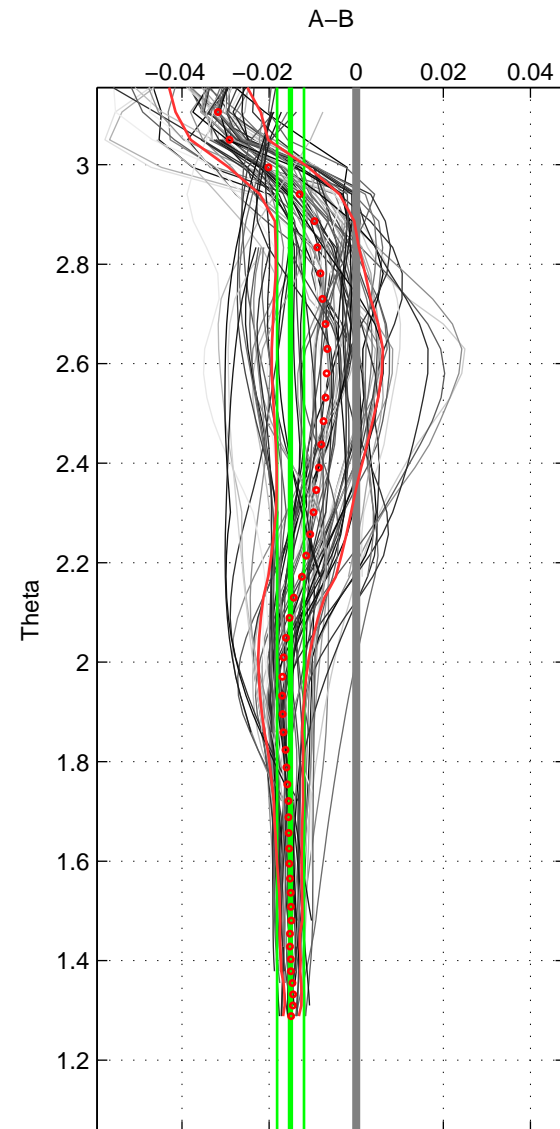

Cruise A (red). Date: Jul 2003 Cruisename: 165-06MT20030626

Cruise B (blue). Date: Jun 2008 Cruisename: 276-35TH20080610

\*\*\* "Favourite" values are means of spaces 1 2 3.

	Offset	O.StDev	Ratio	R.Stdev	Rating
SIGMA:	-0.015	0.003	1.000	0.000	4
THETA:	-0.015	0.003	1.000	0.000	4
DEPTH:	-0.011	0.015	1.000	0.000	4
FAV. :	-0.014	0.007	1.000	0.000	4

Profiles of A: 7  
 Profiles of B: 15  
 Diff profs : 83  
 WMoffset (A-B): -0.015049  
 WMoffset stdev: 0.002827  
 WMratio (A/B): 0.99957  
 WMratio stdev: 8.0987e-05

Quality (1-5): 4

Profiles of A: 7  
 Profiles of B: 15  
 Diff profs : 83  
 WMoffset (A-B): -0.015095  
 WMoffset stdev: 0.0030851  
 WMratio (A/B): 0.99957  
 WMratio stdev: 8.8381e-05

Quality (1-5): 4

Profiles of A: 7  
 Profiles of B: 15  
 Diff profs : 83  
 WMoffset (A-B): -0.01058  
 WMoffset stdev: 0.015071  
 WMratio (A/B): 0.9997  
 WMratio stdev: 0.00043156

Quality (1-5): 4