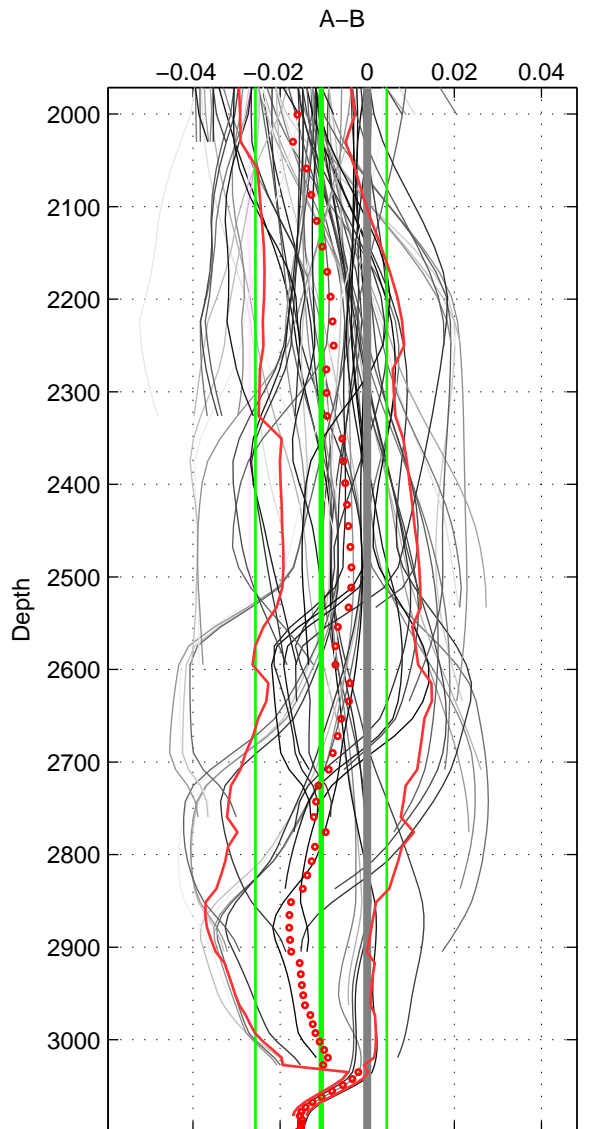

Cruise A (red). Date: Jul 2003 Cruisename: 165-06MT20030626

Cruise B (blue). Date: Jun 2008 Cruisename: 276-35TH20080610

\*\*\* "Favourite" values are means of spaces 1 2 3.

	Offset	O.StDev	Ratio	R.Stdev	Rating
SIGMA:	-0.015	0.003	1.000	0.000	4
THETA:	-0.015	0.003	1.000	0.000	4
DEPTH:	-0.011	0.015	1.000	0.000	4
FAV. :	-0.014	0.007	1.000	0.000	4

Profiles of A: 7  
 Profiles of B: 15  
 Diff profs : 83  
 WMoffset (A-B): -0.015049  
 WMoffset stdev: 0.002827  
 WMratio (A/B): 0.99957  
 WMratio stdev: 8.0987e-05

Quality (1-5): 4

Profiles of A: 7  
 Profiles of B: 15  
 Diff profs : 83  
 WMoffset (A-B): -0.015095  
 WMoffset stdev: 0.0030851  
 WMratio (A/B): 0.99957  
 WMratio stdev: 8.8381e-05

Quality (1-5): 4

Profiles of A: 7  
 Profiles of B: 15  
 Diff profs : 83  
 WMoffset (A-B): -0.01058  
 WMoffset stdev: 0.015071  
 WMratio (A/B): 0.9997  
 WMratio stdev: 0.00043156

Quality (1-5): 4