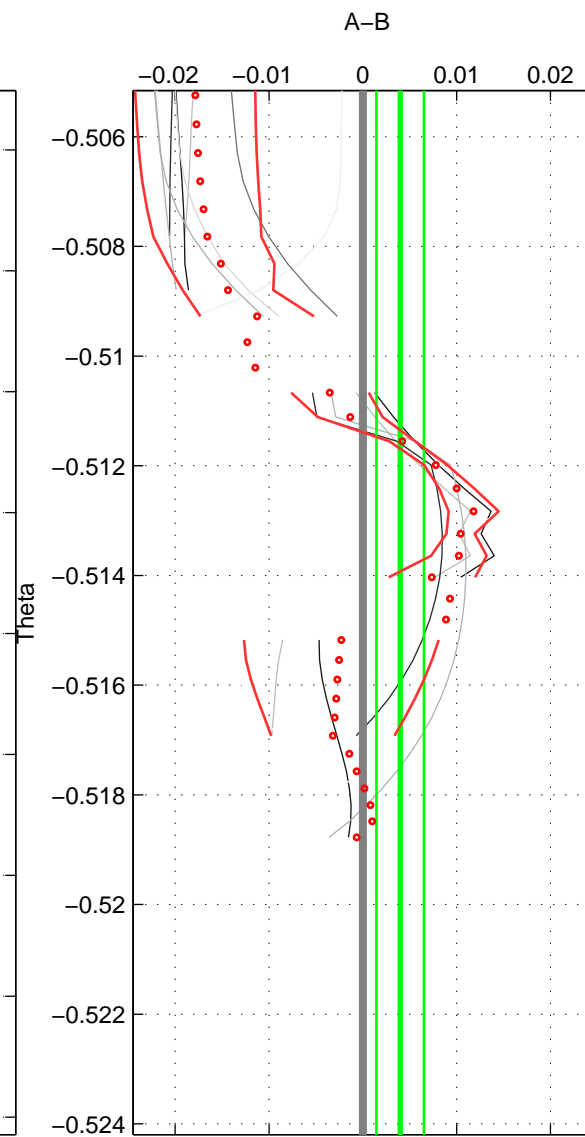

Cruise A (red). Date: Sep 1993 Cruisename: 33-18SN19950803

Cruise B (blue). Date: Oct 2009 Cruisename: 47-18SN20090917

*** "Favourite" values are those of space 1.

	Offset	O.StDev	Ratio	R.Stdev	Rating
SIGMA:	-0.001	0.001	1.000	0.000	4
THETA:	0.004	0.003	1.000	0.000	3
DEPTH:	-0.004	0.002	1.000	0.000	3
FAV. :	-0.001	0.001	1.000	0.000	4

Profiles of A: 3
 Profiles of B: 6
 Diff profs : 10
 WMoffset (A-B): -0.0013454
 WMoffset stdev: 0.0008927
 WMratio (A/B): 0.99996
 WMratio stdev: 2.5548e-05

Quality (1-5): 4

Profiles of A: 3
 Profiles of B: 6
 Diff profs : 10
 WMoffset (A-B): 0.0039844
 WMoffset stdev: 0.0025389
 WMratio (A/B): 1.0001
 WMratio stdev: 7.2675e-05

Quality (1-5): 3

Profiles of A: 3
 Profiles of B: 6
 Diff profs : 10
 WMoffset (A-B): -0.0037383
 WMoffset stdev: 0.0021538
 WMratio (A/B): 0.99989
 WMratio stdev: 6.1617e-05

Quality (1-5): 3