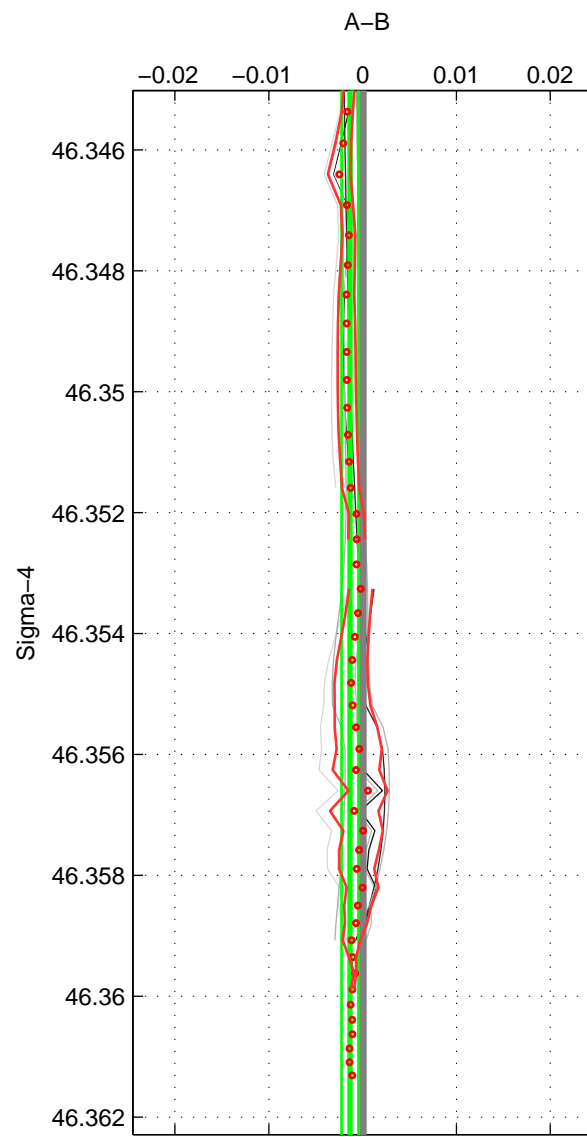

Cruise A (red). Date: Sep 1993 Cruisename: 33-18SN19950803

Cruise B (blue). Date: Oct 2009 Cruisename: 47-18SN20090917

*** "Favourite" values are those of space 1.

	Offset	O.StDev	Ratio	R.Stdev	Rating
SIGMA:	-0.001	0.001	1.000	0.000	4
THETA:	0.004	0.003	1.000	0.000	3
DEPTH:	-0.004	0.002	1.000	0.000	3
FAV. :	-0.001	0.001	1.000	0.000	4

Profiles of A: 3
 Profiles of B: 6
 Diff profs : 10
 WMoffset (A-B): -0.0013454
 WMoffset stdev: 0.0008927
 WMratio (A/B): 0.99996
 WMratio stdev: 2.5548e-05

Quality (1-5): 4

Profiles of A: 3
 Profiles of B: 6
 Diff profs : 10
 WMoffset (A-B): 0.0039844
 WMoffset stdev: 0.0025389
 WMratio (A/B): 1.0001
 WMratio stdev: 7.2675e-05

Quality (1-5): 3

Profiles of A: 3
 Profiles of B: 6
 Diff profs : 10
 WMoffset (A-B): -0.0037383
 WMoffset stdev: 0.0021538
 WMratio (A/B): 0.99989
 WMratio stdev: 6.1617e-05

Quality (1-5): 3