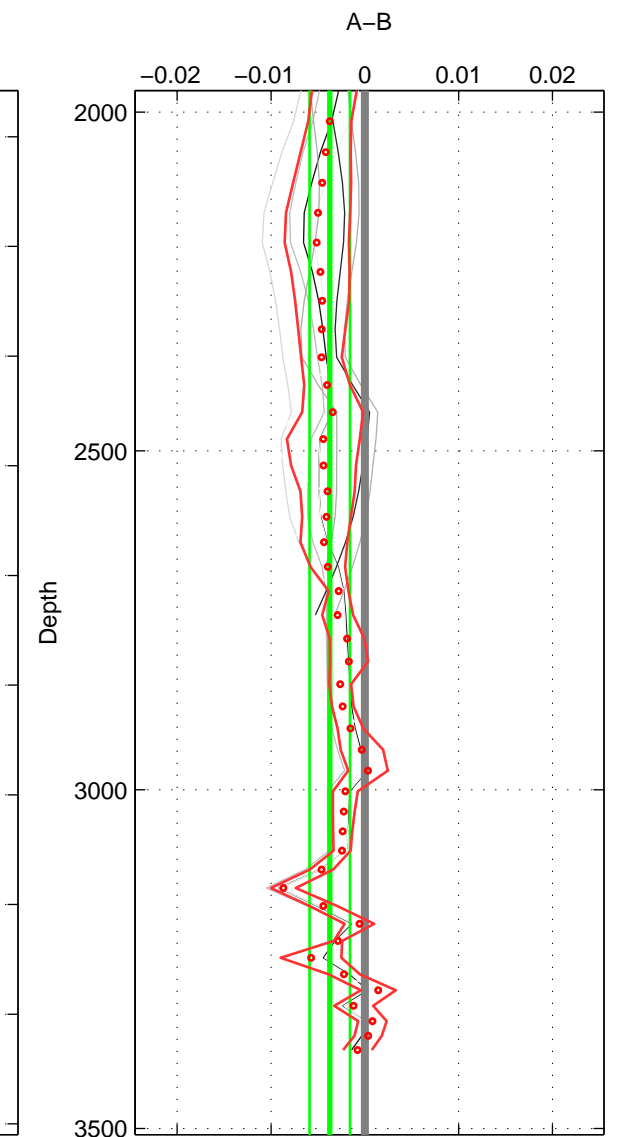

Cruise A (red). Date: Sep 1993 Cruisename: 33-18SN19950803

Cruise B (blue). Date: Oct 2009 Cruisename: 47-18SN20090917

*** "Favourite" values are those of space 1.

	Offset	O.StDev	Ratio	R.Stdev	Rating
SIGMA:	-0.001	0.001	1.000	0.000	4
THETA:	0.004	0.003	1.000	0.000	3
DEPTH:	-0.004	0.002	1.000	0.000	3
FAV. :	-0.001	0.001	1.000	0.000	4

Profiles of A: 3
 Profiles of B: 6
 Diff profs : 10
 WMoffset (A-B): -0.0013454
 WMoffset stdev: 0.0008927
 WMratio (A/B): 0.99996
 WMratio stdev: 2.5548e-05

Quality (1-5): 4

Profiles of A: 3
 Profiles of B: 6
 Diff profs : 10
 WMoffset (A-B): 0.0039844
 WMoffset stdev: 0.0025389
 WMratio (A/B): 1.0001
 WMratio stdev: 7.2675e-05

Quality (1-5): 3

Profiles of A: 3
 Profiles of B: 6
 Diff profs : 10
 WMoffset (A-B): -0.0037383
 WMoffset stdev: 0.0021538
 WMratio (A/B): 0.99989
 WMratio stdev: 6.1617e-05

Quality (1-5): 3