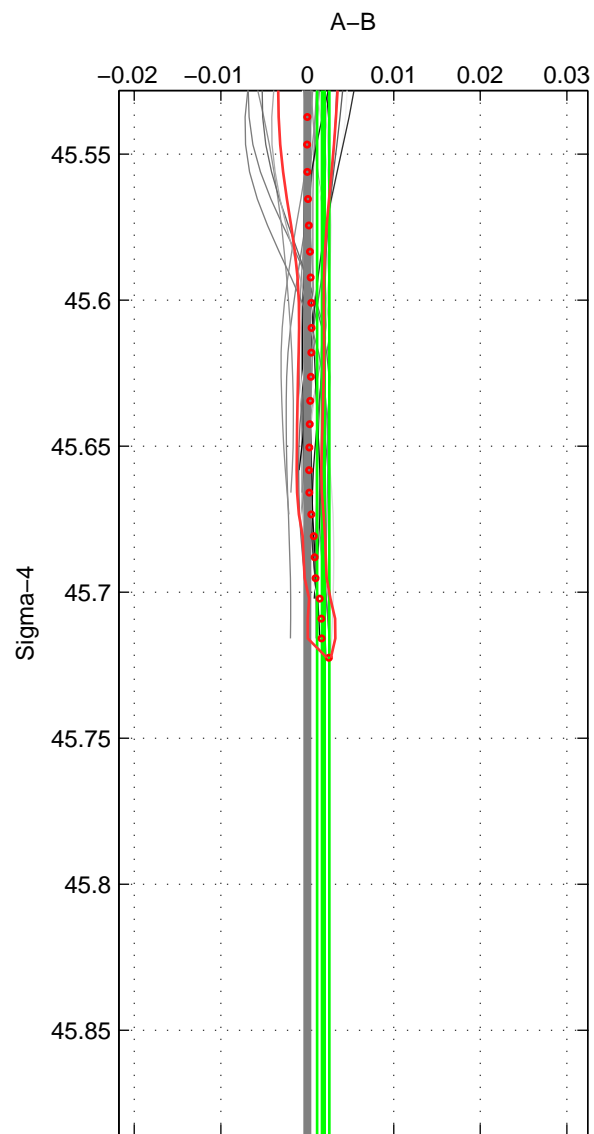

Cruise A (red). Date: Jan 2000 Cruisename: 588-49NZ20000105  
 Cruise B (blue). Date: Jun 1997 Cruisename: 681-49UP19970530

\*\*\* "Favourite" values are means of spaces 1 2.

	Offset	O.StDev	Ratio	R.Stdev	Rating
SIGMA:	0.002	0.001	1.000	0.000	5
THETA:	0.001	0.003	1.000	0.000	5
DEPTH:	0.005	0.000	1.000	0.000	3
FAV.:	0.002	0.002	1.000	0.000	5

Profiles of A: 7  
 Profiles of B: 14  
 Diff profs: 24  
 WMoffset (A-B): 0.001841  
 WMoffset stdev: 0.00069439  
 WMratio (A/B): 1.0001  
 WMratio stdev: 2.0056e-05

Quality (1-5): 5

Profiles of A: 7  
 Profiles of B: 14  
 Diff profs: 24  
 WMoffset (A-B): 0.0011964  
 WMoffset stdev: 0.002941  
 WMratio (A/B): 1  
 WMratio stdev: 8.5048e-05

Quality (1-5): 5

Profiles of A: 7  
 Profiles of B: 14  
 Diff profs: 24  
 WMoffset (A-B): 0.0048521  
 WMoffset stdev: 0.00032114  
 WMratio (A/B): 1.0001  
 WMratio stdev: 9.3314e-06

Quality (1-5): 3