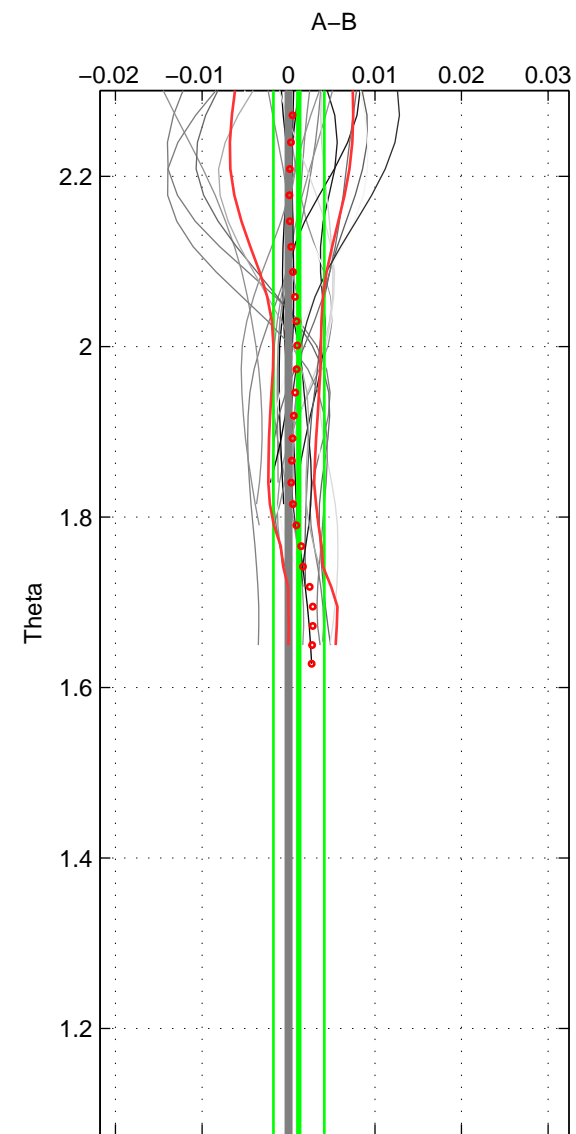

Cruise A (red). Date: Jan 2000 Cruisename: 588-49NZ20000105  
 Cruise B (blue). Date: Jun 1997 Cruisename: 681-49UP19970530

\*\*\* "Favourite" values are means of spaces 1 2.

	Offset	O.StDev	Ratio	R.Stdev	Rating
SIGMA:	0.002	0.001	1.000	0.000	5
THETA:	0.001	0.003	1.000	0.000	5
DEPTH:	0.005	0.000	1.000	0.000	3
FAV.:	0.002	0.002	1.000	0.000	5

Profiles of A: 7  
 Profiles of B: 14  
 Diff profs: 24  
 WMoffset (A-B): 0.001841  
 WMoffset stdev: 0.00069439  
 WMratio (A/B): 1.0001  
 WMratio stdev: 2.0056e-05

Quality (1-5): 5

Profiles of A: 7  
 Profiles of B: 14  
 Diff profs: 24  
 WMoffset (A-B): 0.0011964  
 WMoffset stdev: 0.002941  
 WMratio (A/B): 1  
 WMratio stdev: 8.5048e-05

Quality (1-5): 5

Profiles of A: 7  
 Profiles of B: 14  
 Diff profs: 24  
 WMoffset (A-B): 0.0048521  
 WMoffset stdev: 0.00032114  
 WMratio (A/B): 1.0001  
 WMratio stdev: 9.3314e-06

Quality (1-5): 3